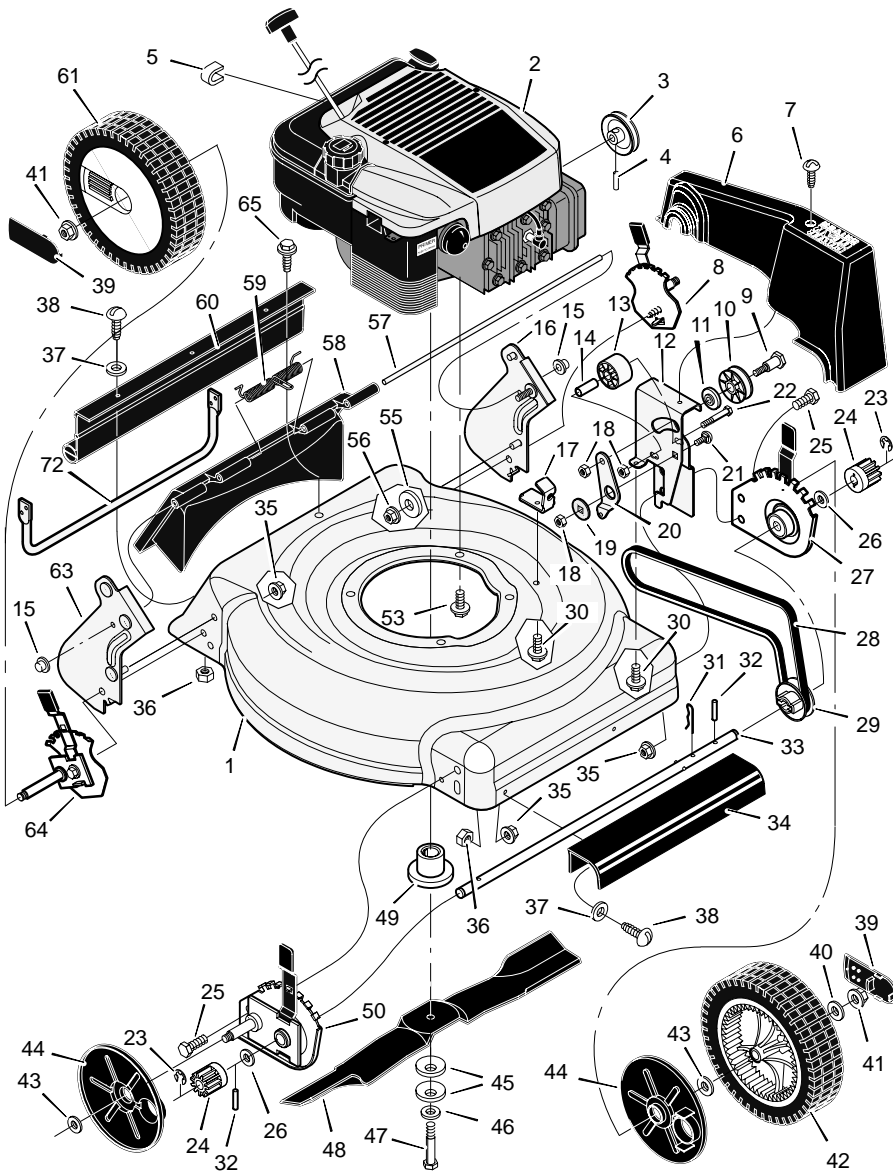

# 20706x50D

28	Belt	37x99
29	Pulley, Axle	71791
30	Screw	26x263
31	Pin, Hair	31x9
32	Pin, Spring	43629
33	Axle	671931
34	Cover, Axle (Black) Cover, Axle (Gray)	671948 672108
35	Nut, Flange	15x68
36	Nut, Hex	15x102
37	Washer	17x38
38	Screw	4x21
39	Cap, Hub	43615
40	Washer	17x169
41	Nut, Flange	15x84
42	Wheel, Drive	43617
43	Washer	17x120
44	Cover, Dust	71780
45	Washer, Belleville	17x137
46	Washer	17x124
47	Bolt	1x153
48	Blade	672763E701
49	Adapter, Blade	672503
50	Adjuster, Right Frt. Height	672602
53	Bolt, Engine	25x6
55	Washer	17x146
56	Nut, Flange	15x88
57	Rod, Pivot	215x17 Z
58	Door, Rear (Black) Door, Rear (Gray)	672611 672613
59	Spring	166x44
60	Deflector, Rear	671970
61	Wheel, Rear	43618
63	Bracket, Right Handle	672590E700
64	Adjuster, Right Height	672604
65	Screw	26x245
72	Guard, Rear	671990
--	Instruction Book	F-99440

# 20706x50D

1	Handle, Upper (Black) Handle, Upper (Gray)	672665E701 672665E724	11	Fastener, Cable	71372	22	Charger, Battery	671991
2	Handle, Lower (Black) Handle, Lower (Gray)	671940E701 671940E724	12	Bolt	2x77	23	Harness, Wiring	250x72
3	Bolt	26x286	13	Knob	71294	24	Battery	776014
4	Control, Drive	672580	14	Screw	26x268	25	Case, Battery	776013
5	Locknut	15x116	15	Clamp	42294	26	Bracket, Battery	671959
6	Cable, Stop	672664	16	Guide, Rope	43956	27	Key, Ignition	20729
7	Throttle Control	672144	17	Cap	91488	28	Frame, Top	71592
8	Engine Stop Lever	672570E700	18	Nut	91489	29	Frame Assembly	672614
9	Screw	25x14	19	Bolt	3x136	30	Bag, Cloth	672110
			20	Cover, Ignition	671916	31	Bracket, Stop Lever	43628 BC
			21	Switch Ignition & Key	776011			