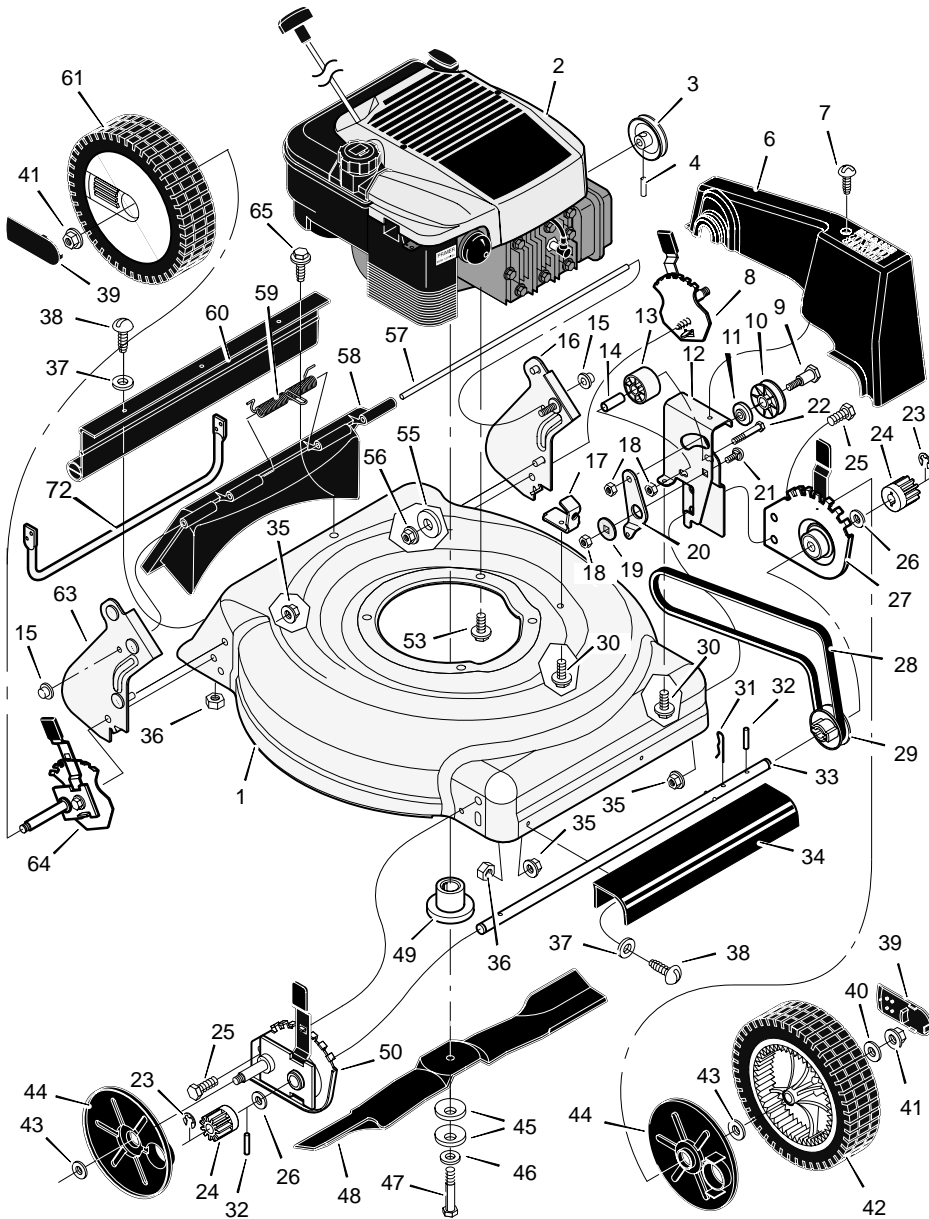

MODEL 20706x50B

REPAIR PARTS

28	Belt	37x84
29	Pulley, Axle	71791
30	Screw	26x263
31	Pin, Hair	31x9
32	Pin, Spring	43629
33	Axle	671931
34	Cover, Axle	671948
35	Nut, Flange	15x68
36	Nut, Hex	15x102
37	Washer	17x38
38	Screw	4x21
39	Hub Cap - Optional	43615
40	Washer	17x169
41	Nut, Flange	15x84
42	Wheel, Drive	43617
43	Washer	17x120
44	Cover, Dust	71780
45	Washer, Belleville	17x137
46	Washer	17x124
47	Bolt	1x153
48	Blade	671921E701
49	Adapter, Blade	672503
50	Adjuster, Right Front Height	672602
53	Bolt, Engine	25x6
55	Washer	17x146
56	Nut, Flange	15x88
57	Rod, Pivot	215x17 Z
58	Door, Rear	671915
59	Spring	166x44
60	Deflector, Rear	671970
61	Wheel, Rear	43618
63	Bracket, Right Handle	672590
64	Adjuster, Right Height	672604
65	Screw	26x245
72	Guard, Rear	671990
--	Instruction Book	F-98549
--	Instruction Book	F-98553

1	Housing	776048
2	Engine	----
3	Pulley, Engine	71434
4	Pin, Spring	32x64
6	Cover, Belt	671928
7	Screw	26x279
8	Adjuster, Left Height	672605
9	Bolt, Shoulder	9x50
10	Pulley	71779
11	Spacer	71788
12	Bracket, Idler Support	671935 Z
13	Pulley, Idler	71778
14	Bearing	71793

MODEL 20706x50B

REPAIR PARTS

1	Handle, Upper	671918E701	13	Knob	71294	24	Battery	776014
2	Handle, Lower	671940E701	14	Screw	26x268	25	Case, Battery	776013
3	Bolt	26x256	15	Clamp	42294	26	Bracket, Battery	671959
4	Control, Drive	672067	16	Guide, Rope	43956	27	Key, Ignition	20729
5	Locknut	15x116	17	Cap	91488	28	Frame, Top	71592
6	Cable, Stop	672130	18	Nut	91489	29	Frame Assembly	672614
7	Throttle Control	672144	19	Bolt	3x136	30	Bag, Cloth	672610
8	Engine Stop Lever	671922E700	20	Cover, Ignition	671916			
9	Screw	3x144	21	Switch Ignition & Key	776011			
11	Fastener, Cable	71372	22	Charger, Battery	671991			
12	Bolt	2x77	23	Harness, Wiring	250x72			