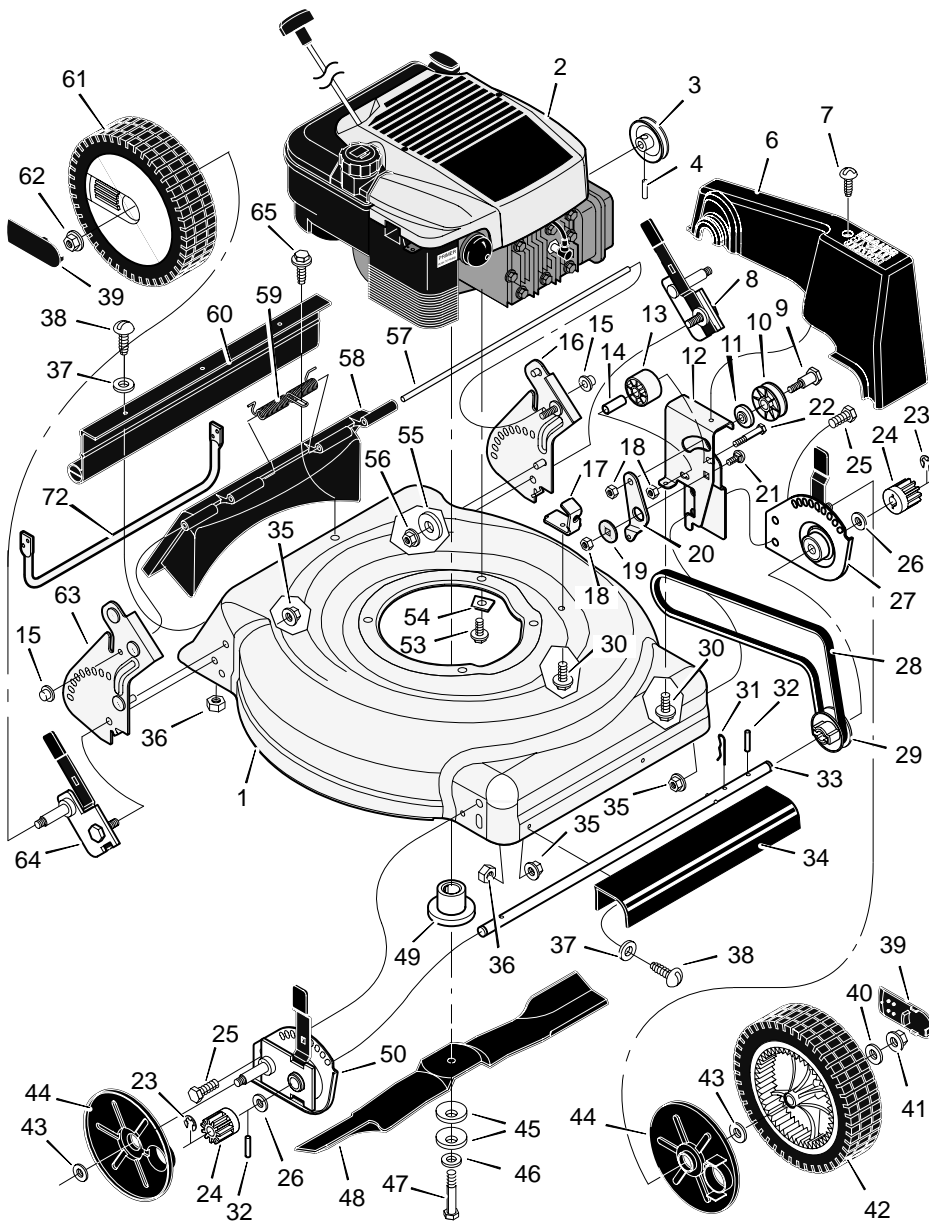

MODEL 20706x50A

REPAIR PARTS

26	Washer	17x186
27	Adjuster, Left Front Height	671938
28	Belt	37x84
29	Pulley, Axle	71791
30	Screw	26x263
31	Pin, Hair	31x9
32	Pin, Spring	43629
33	Axle	671931
34	Cover, Axle	671948
35	Nut, Flange	15x68
36	Nut, Hex	15x102
37	Washer	17x38
38	Screw	4x21
39	Hub Cap - Optional	43615
40	Washer	17x169
41	Nut, Flange	15x84
42	Wheel, Drive	43617
43	Washer	17x120
44	Cover, Dust	71780
45	Washer, Belleville	17x137
46	Washer	17x124
47	Bolt	1x153
48	Blade	671921E701
49	Adapter, Blade	672503
50	Adjuster, Right Front Height	671939
53	Bolt, Engine	25x6
54	Support, Engine	671989
55	Washer	17x146
56	Nut, Flange	15x88
57	Rod, Pivot	215x17 Z
58	Door, Rear	671915
59	Spring	166x44
60	Deflector, Rear	671970
--	Extension, Rear	671990
61	Wheel, Rear	43618
62	Nut, Flange	15x84
63	Bracket, Right Handle	671944
64	Adjuster, Right Height	671974
65	Screw	26x245
72	Guard, Rear	776036
--	Instruction Book	F-98487

1	Housing	776048
2	Engine	----
3	Pulley, Engine	71434
4	Pin, Spring	32x64
6	Cover, Belt	671928
7	Screw	26x279
8	Adjuster, Left Height	671975
9	Bolt, Shoulder	9x50
10	Pulley	71779
11	Spacer	71788
12	Bracket, Idler Support	671935 Z
13	Pulley, Idler	71778

MODEL 20706x50A

REPAIR PARTS

1	Handle, Upper (Gray)	671918E701	13	Knob	71294	24	Battery	776014
2	Handle, Lower (Gray)	671940E701	14	Screw	26x268	25	Case, Battery	776013
3	Bolt	26x256	15	Clamp	42294	26	Bracket, Battery	671959
4	Control, Drive	672067	16	Guide, Rope	43956	27	Key, Ignition	20729
5	Locknut	15x116	17	Cap	91488	28	Frame, Top	71592
6	Cable, Stop	672130	18	Nut	91489	29	Frame Assembly	672068
7	Throttle Control	672144	19	Bolt	3x136	30	Bag, Cloth	672069
8	Engine Stop Lever	671922E700	20	Cover, Ignition	671916			
9	Screw	3x144	21	Switch Ignition & Key	776011			
11	Fastener, Cable	71372	22	Charger, Battery	671991			
12	Bolt	2x77	23	Harness, Wiring	250x72			