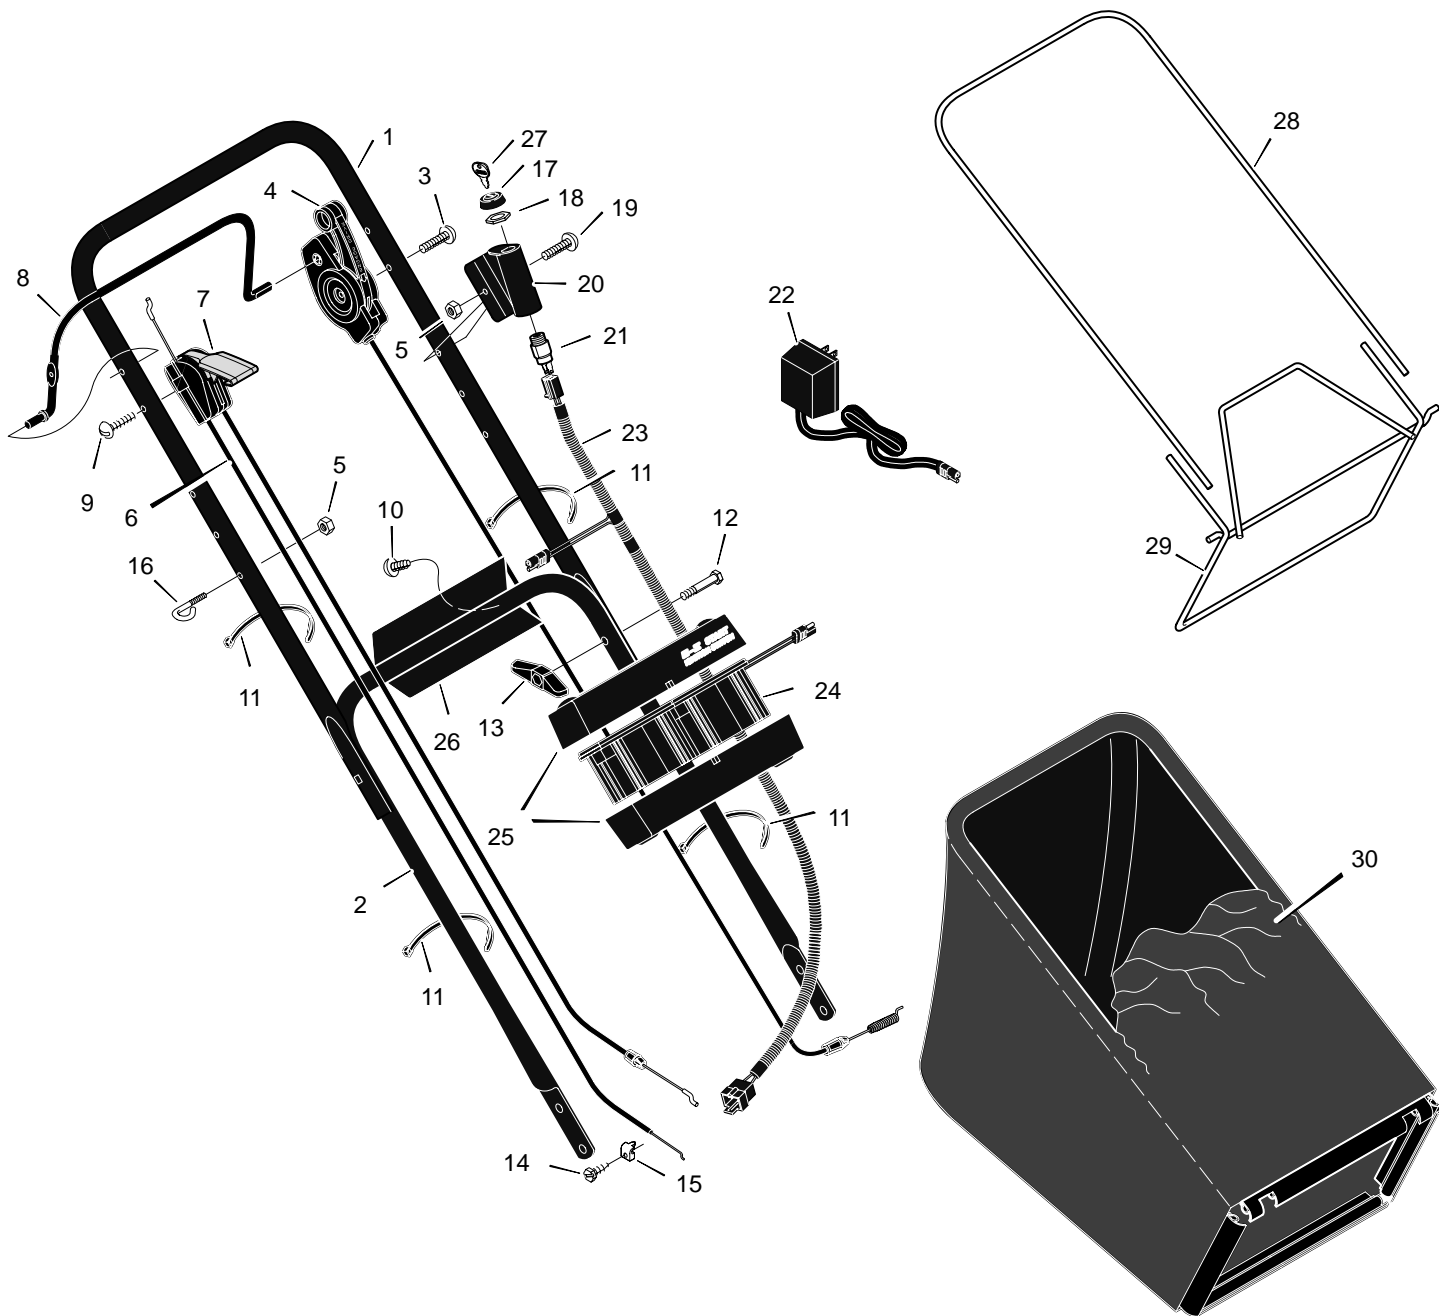

MODEL 20706x50A

REPAIR PARTS

26	Washer	17x186
27	Adjuster, Left Front Height	671938
28	Belt	37x84
29	Pulley, Axle	71791
30	Screw	26x263
31	Pin, Hair	31x9
32	Pin, Spring	43629
33	Axle	671931
34	Cover, Axle	671948
35	Nut, Flange	15x68
36	Nut, Hex	15x102
37	Washer	17x38
38	Screw	4x21
39	Hub Cap - Optional	43615
40	Washer	17x169
41	Nut, Flange	15x84
42	Wheel, Drive	43617
43	Washer	17x120
44	Cover, Dust	71780
45	Washer, Belleville	17x137
46	Washer	17x124
47	Bolt	1x153
48	Blade	671921E701
49	Adapter, Blade	672503
50	Adjuster, Right Front Height	671939
53	Bolt, Engine	25x6
54	Support, Engine	671989
55	Washer	17x146
56	Nut, Flange	15x88
57	Rod, Pivot	215x17 Z
58	Door, Rear	671915
59	Spring	166x44
60	Deflector, Rear	671970
--	Extension, Rear	671990
61	Wheel, Rear	43618
62	Nut, Flange	15x84
63	Bracket, Right Handle	671944
64	Adjuster, Right Height	671974
65	Screw	26x245
72	Guard, Rear	776036
--	Instruction Book	F-98487

1	Housing	776048
2	Engine	----
3	Pulley, Engine	71434
4	Pin, Spring	32x64
6	Cover, Belt	671928
7	Screw	26x279
8	Adjuster, Left Height	671975
9	Bolt, Shoulder	9x50
10	Pulley	71779
11	Spacer	71788
12	Bracket, Idler Support	671935 Z
13	Pulley, Idler	71778

MODEL 20706x50A

REPAIR PARTS

1	Handle, Upper (Gray)	671918E701	13	Knob	71294	24	Battery	776014
2	Handle, Lower (Gray)	671940E701	14	Screw	26x268	25	Case, Battery	776013
3	Bolt	26x256	15	Clamp	42294	26	Bracket, Battery	671959
4	Control, Drive	672067	16	Guide, Rope	43956	27	Key, Ignition	20729
5	Locknut	15x116	17	Cap	91488	28	Frame, Top	71592
6	Cable, Stop	672130	18	Nut	91489	29	Frame Assembly	672068
7	Throttle Control	672144	19	Bolt	3x136	30	Bag, Cloth	672069
8	Engine Stop Lever	671922E700	20	Cover, Ignition	671916			
9	Screw	3x144	21	Switch Ignition & Key	776011			
11	Fastener, Cable	71372	22	Charger, Battery	671991			
12	Bolt	2x77	23	Harness, Wiring	250x72			