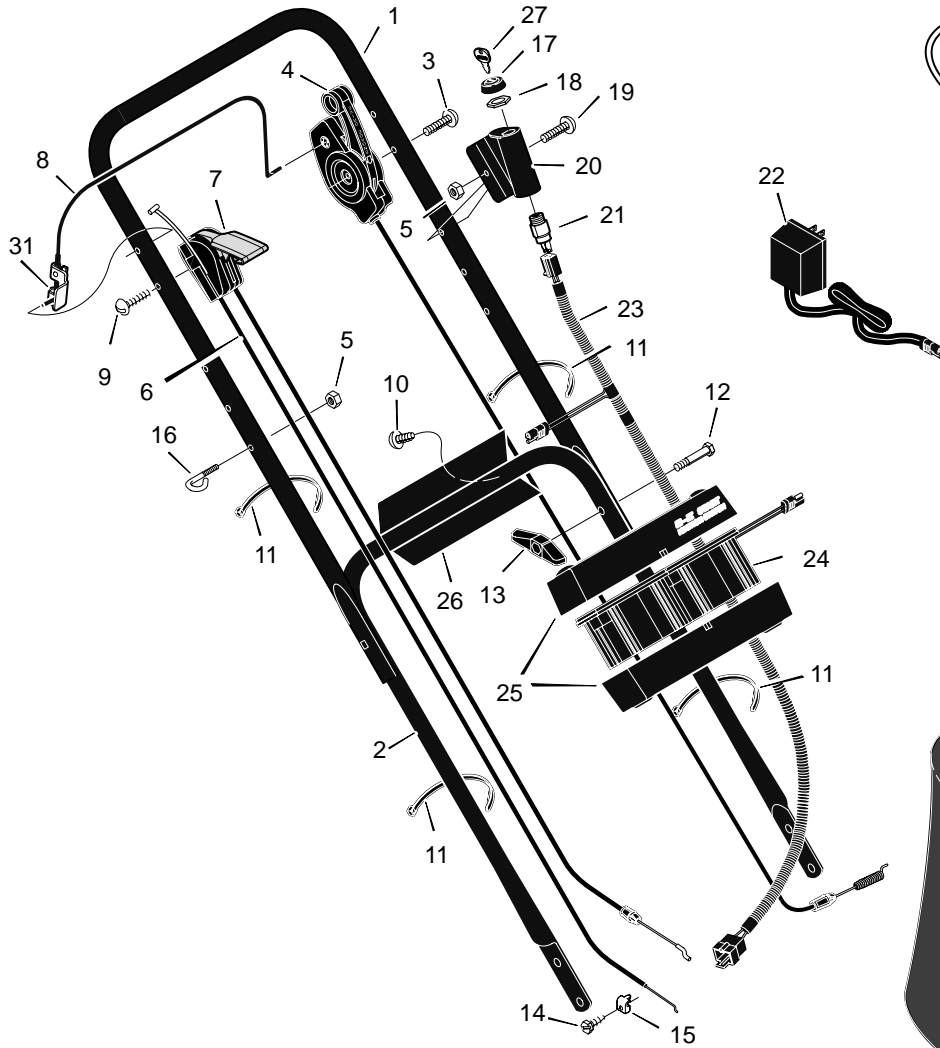

MODEL 20705x51C

REPAIR PARTS

28	Belt	37x84
29	Pulley, Axle	71791
30	Screw	26x263
31	Pin, Hair	31x9
32	Pin, Spring	43629
33	Axle	671931
34	Cover, Axle	671948
35	Nut, Flange	15x68
36	Nut, Hex	15x102
37	Washer	17x38
38	Screw	4x21
39	Hub Cap - Optional	43615
40	Washer	17x169
41	Nut, Flange	15x84
42	Wheel, Drive	43617
43	Washer	17x120
44	Cover, Dust	71780
45	Washer, Belleville	17x137
46	Washer	17x124
47	Bolt	1x153
48	Blade	671921E701
49	Adapter, Blade	672503
50	Adjuster, Right Front Height	672602
53	Bolt, Engine	25x6
55	Washer	17x146
56	Nut, Flange	15x88
57	Rod, Pivot	215x17 Z
58	Door, Rear	671915
59	Spring	166x44
60	Deflector, Rear	671970
61	Wheel, Rear	43618
63	Bracket, Right Handle	672590
64	Adjuster, Right Height	672604
65	Screw	26x245
72	Guard, Rear	671990
--	Instruction Book	F-98573
--	Instruction Book	F-98574

1	Housing	776041
2	Engine	----
3	Pulley, Engine	71434
4	Pin, Spring	32x64
6	Cover, Belt	671928
7	Screw	26x279
8	Adjuster, Left Height	672605
9	Bolt, Shoulder	9x50
10	Pulley	71779
11	Spacer	71788
12	Bracket, Idler Support	671935 Z
13	Pulley, Idler	71778
14	Bearing	71793

MODEL 20705x51C

REPAIR PARTS

1	Handle, Upper	672665E701	13	Knob	71294	24	Battery	776014
2	Handle, Lower	671940E701	14	Screw	26x268	25	Case, Battery	776013
3	Bolt	26x256	15	Clamp	42294	26	Bracket, Battery	671959
4	Control, Drive	672580	16	Guide, Rope	43956	27	Key, Ignition	20729
5	Locknut	15x116	17	Cap	91488	28	Frame, Top	71592
6	Cable, Stop	672664	18	Nut	91489	29	Frame Assembly	672614
7	Throttle Control	672144	19	Bolt	3x136	30	Bag, Cloth	672610
8	Engine Stop Lever	672570E700	20	Cover, Ignition	671916	31	Bracket, Stop Lever	43628 BC
9	Screw	3x144	21	Switch Ignition & Key	776011			
11	Fastener, Cable	71372	22	Charger, Battery	671991			
12	Bolt	2x77	23	Harness, Wiring	250x72			