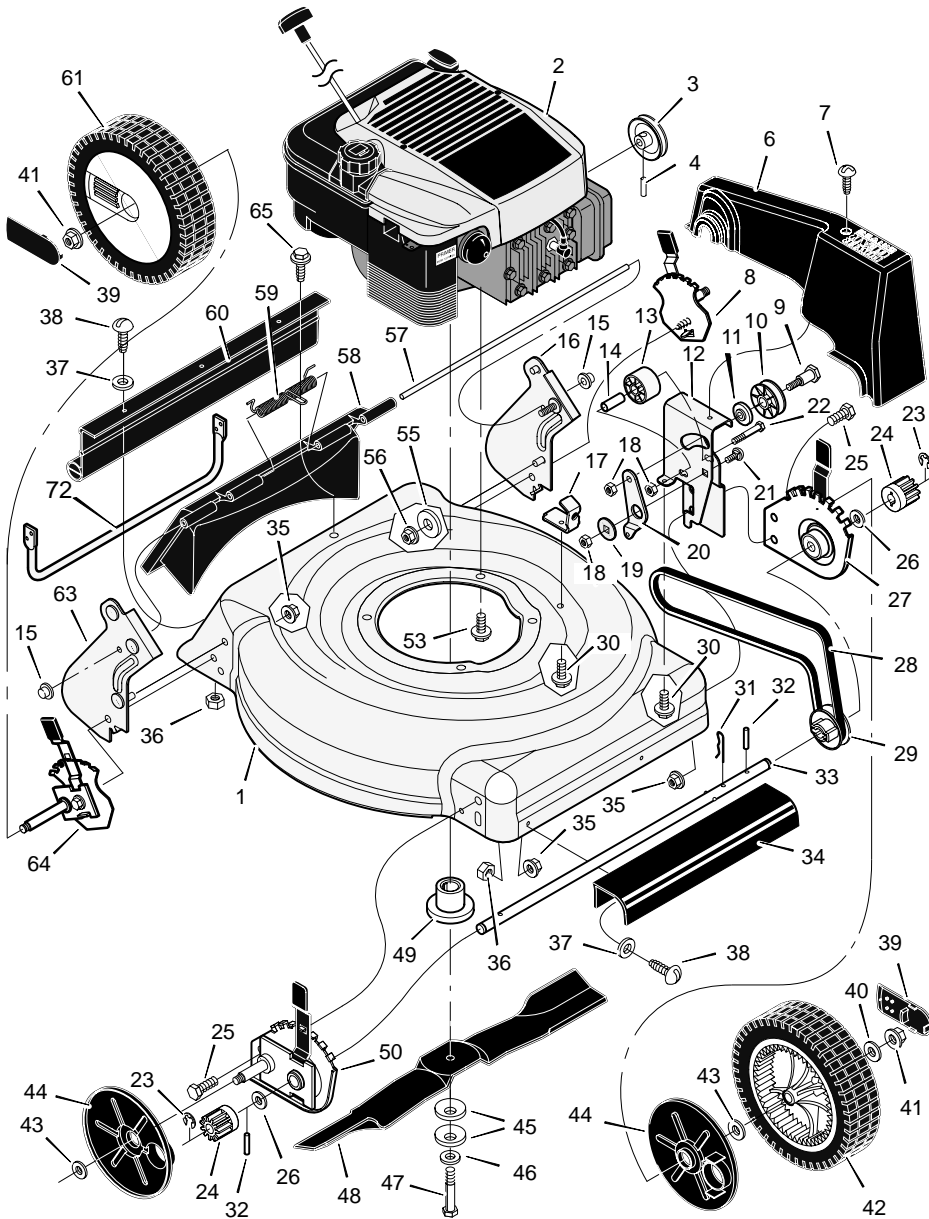

MODEL 20705x51C

REPAIR PARTS

28	Belt	37x84
29	Pulley, Axle	71791
30	Screw	26x263
31	Pin, Hair	31x9
32	Pin, Spring	43629
33	Axle	671931
34	Cover, Axle	671948
35	Nut, Flange	15x68
36	Nut, Hex	15x102
37	Washer	17x38
38	Screw	4x21
39	Hub Cap - Optional	43615
40	Washer	17x169
41	Nut, Flange	15x84
42	Wheel, Drive	43617
43	Washer	17x120
44	Cover, Dust	71780
45	Washer, Belleville	17x137
46	Washer	17x124
47	Bolt	1x153
48	Blade	671921E701
49	Adapter, Blade	672503
50	Adjuster, Right Front Height	672602
53	Bolt, Engine	25x6
55	Washer	17x146
56	Nut, Flange	15x88
57	Rod, Pivot	215x17 Z
58	Door, Rear	671915
59	Spring	166x44
60	Deflector, Rear	671970
61	Wheel, Rear	43618
63	Bracket, Right Handle	672590
64	Adjuster, Right Height	672604
65	Screw	26x245
72	Guard, Rear	671990
--	Instruction Book	F-98573
--	Instruction Book	F-98574

1	Housing	776041
2	Engine	----
3	Pulley, Engine	71434
4	Pin, Spring	32x64
6	Cover, Belt	671928
7	Screw	26x279
8	Adjuster, Left Height	672605
9	Bolt, Shoulder	9x50
10	Pulley	71779
11	Spacer	71788
12	Bracket, Idler Support	671935 Z
13	Pulley, Idler	71778
14	Bearing	71793

MODEL 20705x51C

REPAIR PARTS

1	Handle, Upper	672665E701	13	Knob	71294	24	Battery	776014
2	Handle, Lower	671940E701	14	Screw	26x268	25	Case, Battery	776013
3	Bolt	26x256	15	Clamp	42294	26	Bracket, Battery	671959
4	Control, Drive	672580	16	Guide, Rope	43956	27	Key, Ignition	20729
5	Locknut	15x116	17	Cap	91488	28	Frame, Top	71592
6	Cable, Stop	672664	18	Nut	91489	29	Frame Assembly	672614
7	Throttle Control	672144	19	Bolt	3x136	30	Bag, Cloth	672610
8	Engine Stop Lever	672570E700	20	Cover, Ignition	671916	31	Bracket, Stop Lever	43628 BC
9	Screw	3x144	21	Switch Ignition & Key	776011			
11	Fastener, Cable	71372	22	Charger, Battery	671991			
12	Bolt	2x77	23	Harness, Wiring	250x72			