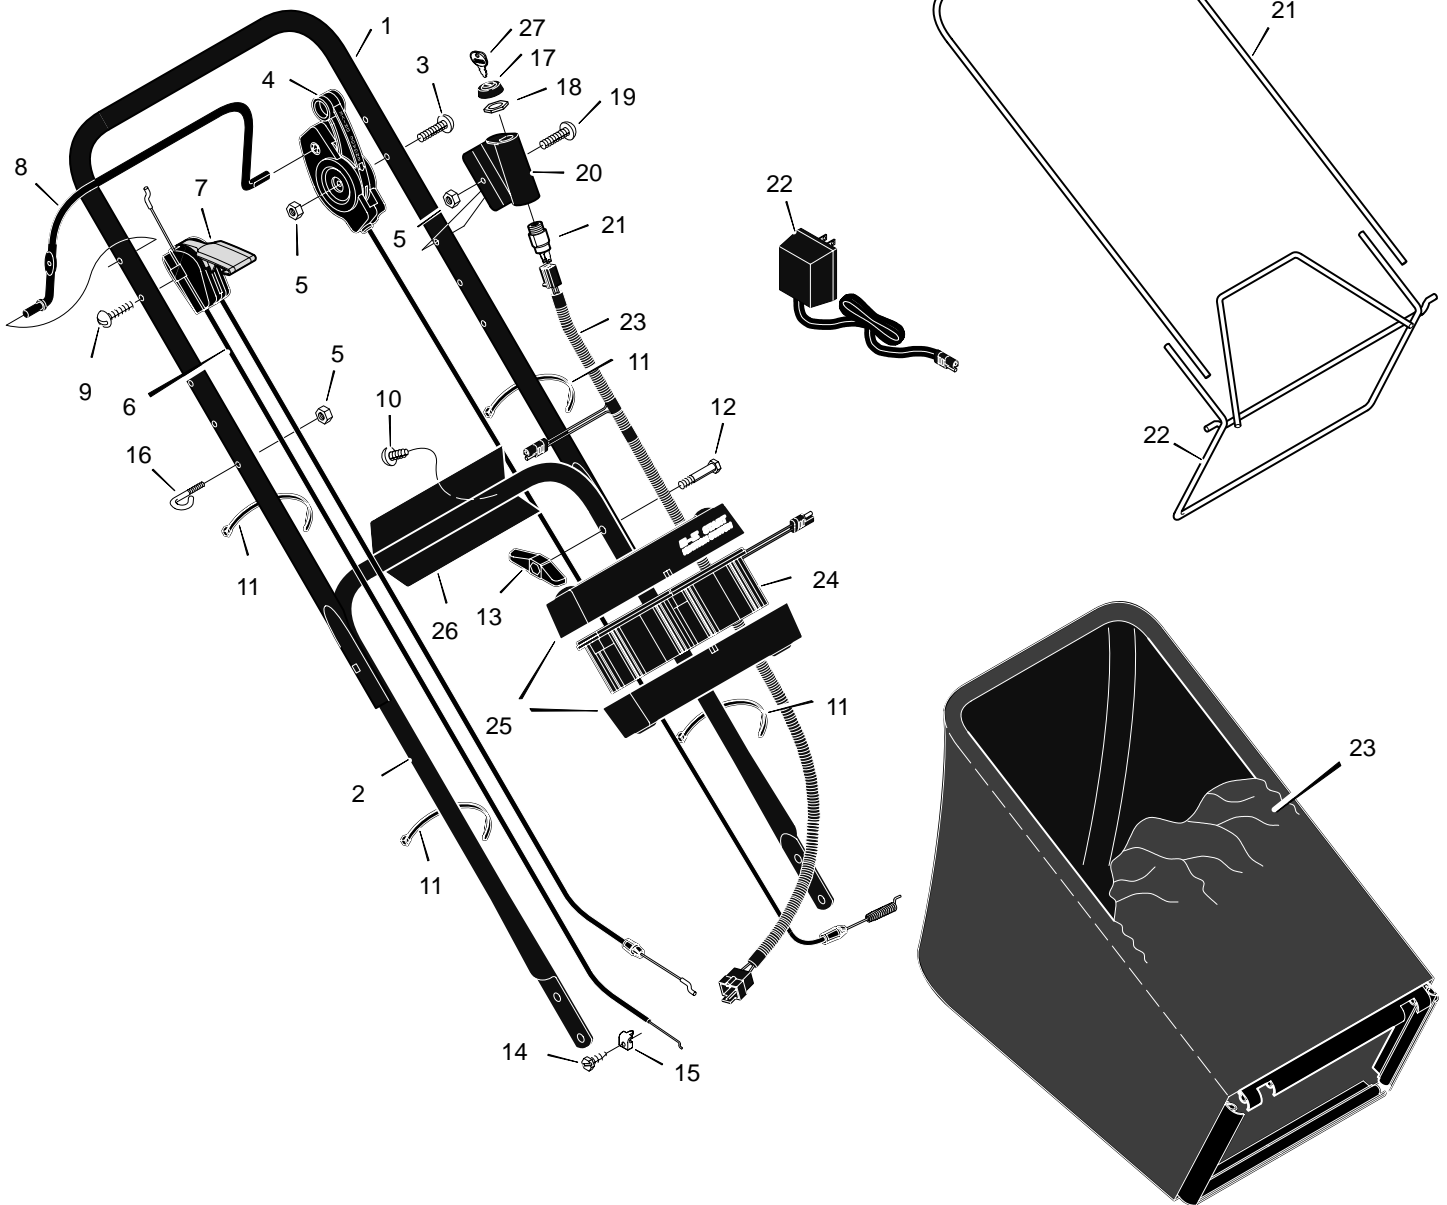

MODEL 20705x51B

REPAIR PARTS

26	Washer	17x186
27	Adjuster, Left Front Height	671938
28	Belt	37x84
29	Pulley, Axle	71791
30	Screw	26x263
31	Pin, Hair	31x9
32	Pin, Spring	43629
33	Axle	671931
34	Cover, Axle	671948
35	Nut, Flange	15x68
36	Nut, Hex	15x102
37	Washer	17x38
38	Screw	4x21
39	Hub Cap - Optional	43615
40	Washer	17x169
41	Nut, Flange	15x84
42	Wheel, Drive	43617
43	Washer	17x120
44	Cover, Dust	71780
45	Washer, Belleville	17x137
46	Washer	17x124
47	Bolt	1x153
48	Blade	671921E701
49	Adapter, Blade	672503
50	Adjuster, Right Front Height	671939
53	Bolt, Engine	25x6
54	Support, Engine	671989
55	Washer	17x146
56	Nut, Flange	15x88
57	Rod, Pivot	215x17 Z
58	Door, Rear	671915
59	Spring	166x44
60	Deflector, Rear	671970
--	Extension, Rear	671990
61	Wheel, Rear	43618
62	Nut, Flange	15x84
63	Bracket, Right Handle	671944
64	Adjuster, Right Height	671974
65	Screw	26x245
72	Guard, Rear	776036
--	Instruction Book	F-98426

1	Housing	776003
2	Engine	----
3	Pulley, Engine	71434
4	Pin, Spring	32x64
6	Cover, Belt	671928
7	Screw	26x279
8	Adjuster, Left Height	671975
9	Bolt, Shoulder	9x50
10	Pulley	71779
11	Spacer	71788
12	Bracket, Idler Support	671935 Z
13	Pulley, Idler	71778

MODEL 20705x51B

REPAIR PARTS

1	Handle, Upper (Gray)	671918E701	13	Knob	71294	24	Battery	776014
2	Handle, Lower (Gray)	671940E701	14	Screw	26x268	25	Case, Battery	776013
3	Bolt	3x144	15	Clamp	42294	26	Bracket, Battery	671959
4	Control, Drive	672067	16	Guide, Rope	43956	27	Key, Ignition	20729
5	Locknut	15x116	17	Cap	91488	28	Frame, Top	71592
6	Cable, Stop	672130	18	Nut	91489	29	Frame Assembly	672068
7	Throttle Control	672144	19	Bolt	3x136	30	Bag, Cloth	672069
8	Engine Stop Lever	671922E700	20	Cover, Ignition	671916			
9	Screw	3x144	21	Switch Ignition & Key	776011			
11	Fastener, Cable	71372	22	Charger, Battery	671991			
12	Bolt	2x77	23	Harness, Wiring	250x72			