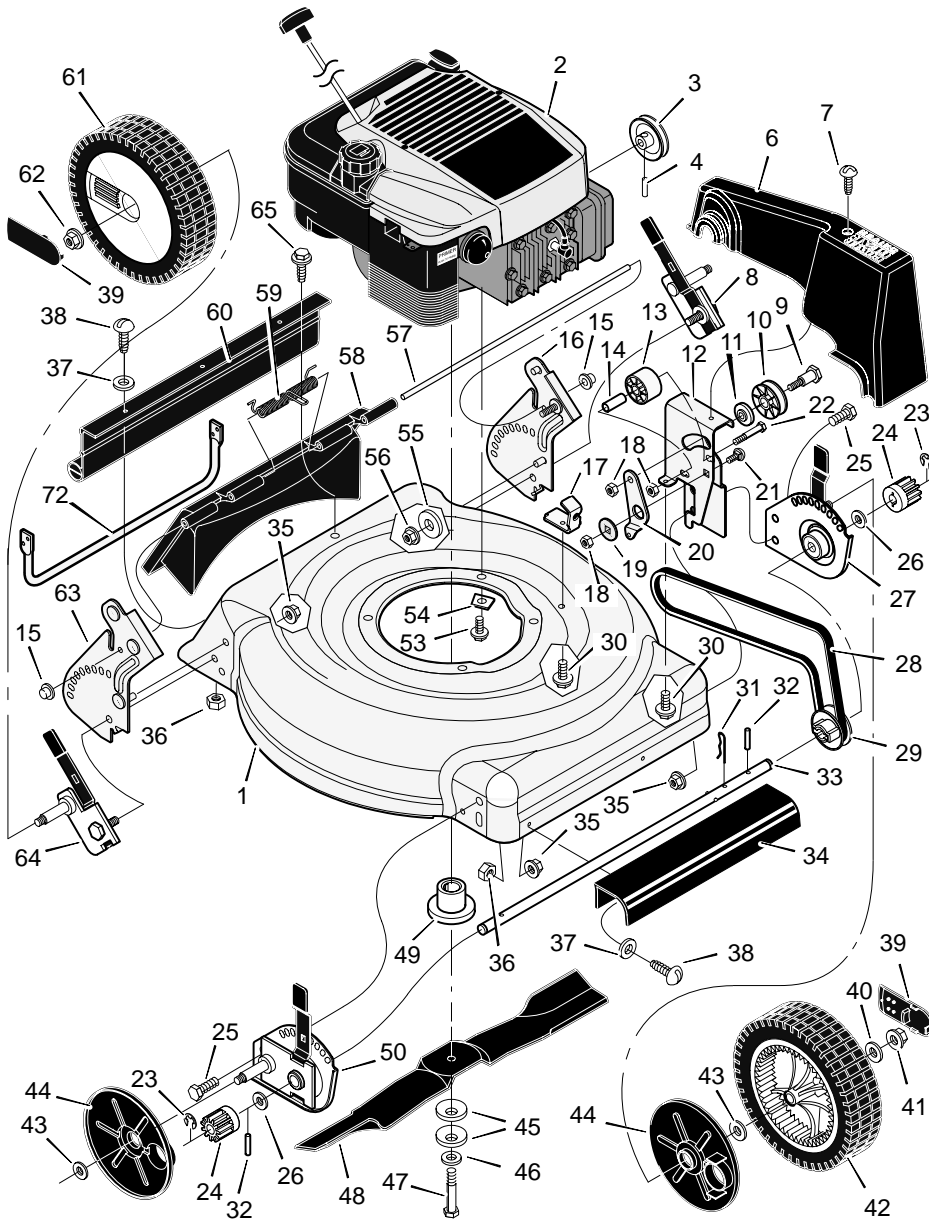

MODEL 20705x51B

REPAIR PARTS

26	Washer	17x186
27	Adjuster, Left Front Height	671938
28	Belt	37x84
29	Pulley, Axle	71791
30	Screw	26x263
31	Pin, Hair	31x9
32	Pin, Spring	43629
33	Axle	671931
34	Cover, Axle	671948
35	Nut, Flange	15x68
36	Nut, Hex	15x102
37	Washer	17x38
38	Screw	4x21
39	Hub Cap - Optional	43615
40	Washer	17x169
41	Nut, Flange	15x84
42	Wheel, Drive	43617
43	Washer	17x120
44	Cover, Dust	71780
45	Washer, Belleville	17x137
46	Washer	17x124
47	Bolt	1x153
48	Blade	671921E701
49	Adapter, Blade	672503
50	Adjuster, Right Front Height	671939
53	Bolt, Engine	25x6
54	Support, Engine	671989
55	Washer	17x146
56	Nut, Flange	15x88
57	Rod, Pivot	215x17 Z
58	Door, Rear	671915
59	Spring	166x44
60	Deflector, Rear	671970
--	Extension, Rear	671990
61	Wheel, Rear	43618
62	Nut, Flange	15x84
63	Bracket, Right Handle	671944
64	Adjuster, Right Height	671974
65	Screw	26x245
72	Guard, Rear	776036
--	Instruction Book	F-98426

1	Housing	776003
2	Engine	----
3	Pulley, Engine	71434
4	Pin, Spring	32x64
6	Cover, Belt	671928
7	Screw	26x279
8	Adjuster, Left Height	671975
9	Bolt, Shoulder	9x50
10	Pulley	71779
11	Spacer	71788
12	Bracket, Idler Support	671935 Z
13	Pulley, Idler	71778

MODEL 20705x51B

REPAIR PARTS

1	Handle, Upper (Gray)	671918E701	13	Knob	71294	24	Battery	776014
2	Handle, Lower (Gray)	671940E701	14	Screw	26x268	25	Case, Battery	776013
3	Bolt	3x144	15	Clamp	42294	26	Bracket, Battery	671959
4	Control, Drive	672067	16	Guide, Rope	43956	27	Key, Ignition	20729
5	Locknut	15x116	17	Cap	91488	28	Frame, Top	71592
6	Cable, Stop	672130	18	Nut	91489	29	Frame Assembly	672068
7	Throttle Control	672144	19	Bolt	3x136	30	Bag, Cloth	672069
8	Engine Stop Lever	671922E700	20	Cover, Ignition	671916			
9	Screw	3x144	21	Switch Ignition & Key	776011			
11	Fastener, Cable	71372	22	Charger, Battery	671991			
12	Bolt	2x77	23	Harness, Wiring	250x72			