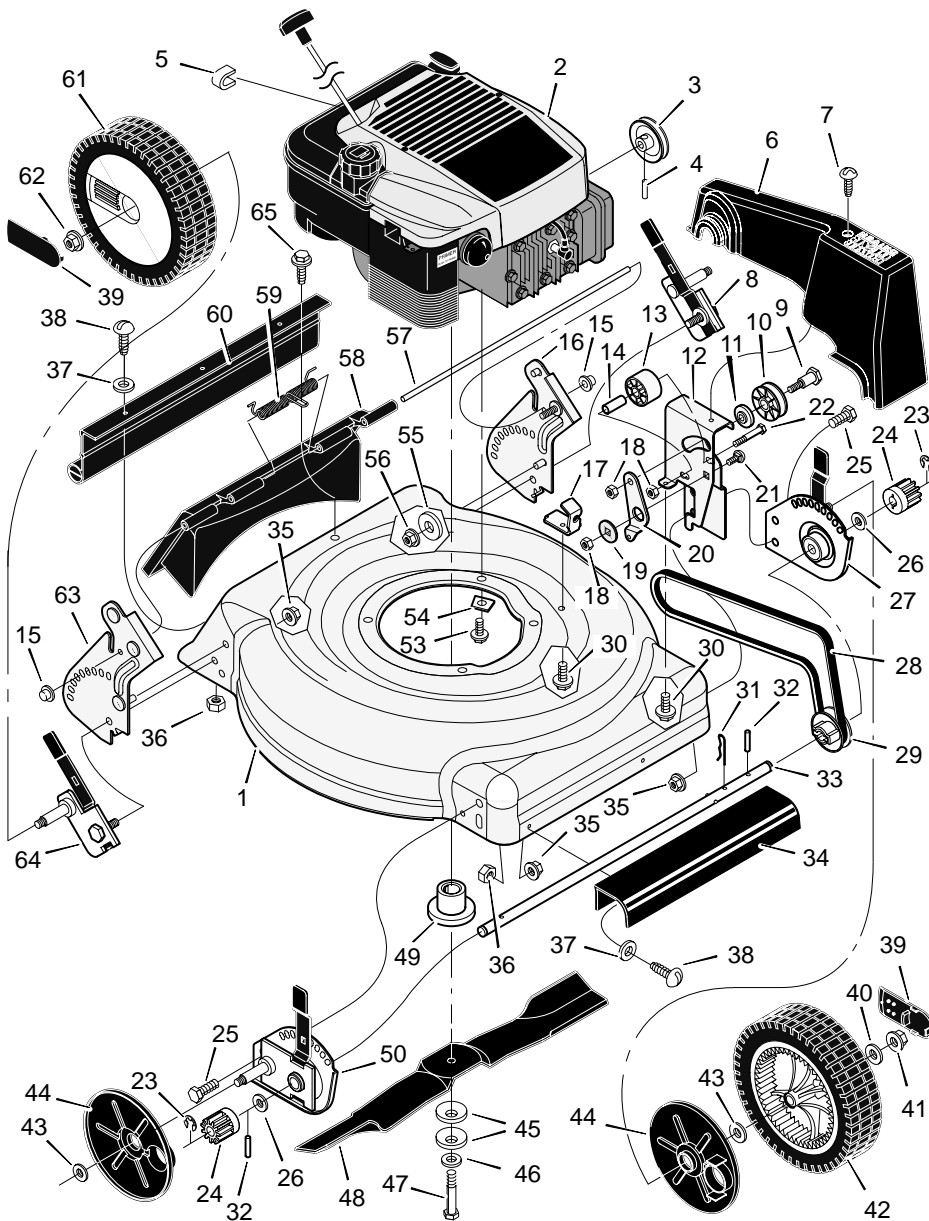

# REPAIR PARTS

25	Bolt	1x85
26	Washer	17x186
27	Adjuster, Left Front Height	671938
28	Belt	37x91
29	Pulley, Axle	71791
30	Screw	26x263
31	Pin, Hair	31x9
32	Pin, Spring	43629
33	Axle	671931
34	Cover, Axle	671948
35	Nut, Flange	15x68
36	Nut, Hex	15x102
37	Washer	17x38
38	Screw	4x21
39	Hub Cap - Optional	43615
40	Washer	17x169
41	Nut, Flange	15x84
42	Wheel, Drive	43617
43	Washer	17x120
44	Cover, Dust	71780
45	Washer, Belleville	17x137
46	Washer	17x124
47	Bolt	17x142
48	Blade	671921E701
49	Adapter, Blade	71056
50	Adjuster, Right Front Height	671939
53	Bolt, Engine	25x6
54	Support, Engine	671989
55	Washer	17x146
56	Nut, Flange	15x79
57	Rod, Pivot	215x17 Z
58	Door, Rear	671915
59	Spring	166x44
60	Guard, Rear	671970
--	Extension, Rear	671990
61	Wheel, Rear	43618
62	Nut, Flange	15x81
63	Bracket, Right Handle	671944
64	Adjuster, Right Height	671974
65	Screw	26x259
--	Instruction Book	F-97471

# REPAIR PARTS

1	Handle, Upper (Gray)	671918E701	13	Knob	71294	24	Battery	776014
2	Handle, Lower (Gray)	671940E701	14	Screw	26x268	25	Case, Battery	776013
3	Bolt	3x144	15	Clamp	42294	26	Bracket, Battery	671959
4	Control, Drive	672067	16	Guide, Rope	43956	27	Key, Ignition	20729
5	Locknut	15x116	17	Cap	91488	28	Frame, Top	71592
6	Cable, Stop	672130	18	Nut	91489	29	Frame Assembly	672068
7	Throttle Control	672144	19	Bolt	3x136	30	Bag, Cloth	672010
8	Engine Stop Lever	671922E245	20	Cover, Ignition	671916			
9	Screw	3x144	21	Switch Ignition & Key	776011			
11	Fastener, Cable	71372	22	Charger, Battery	671991			
12	Bolt	2x77	23	Harness, Wiring	776012			