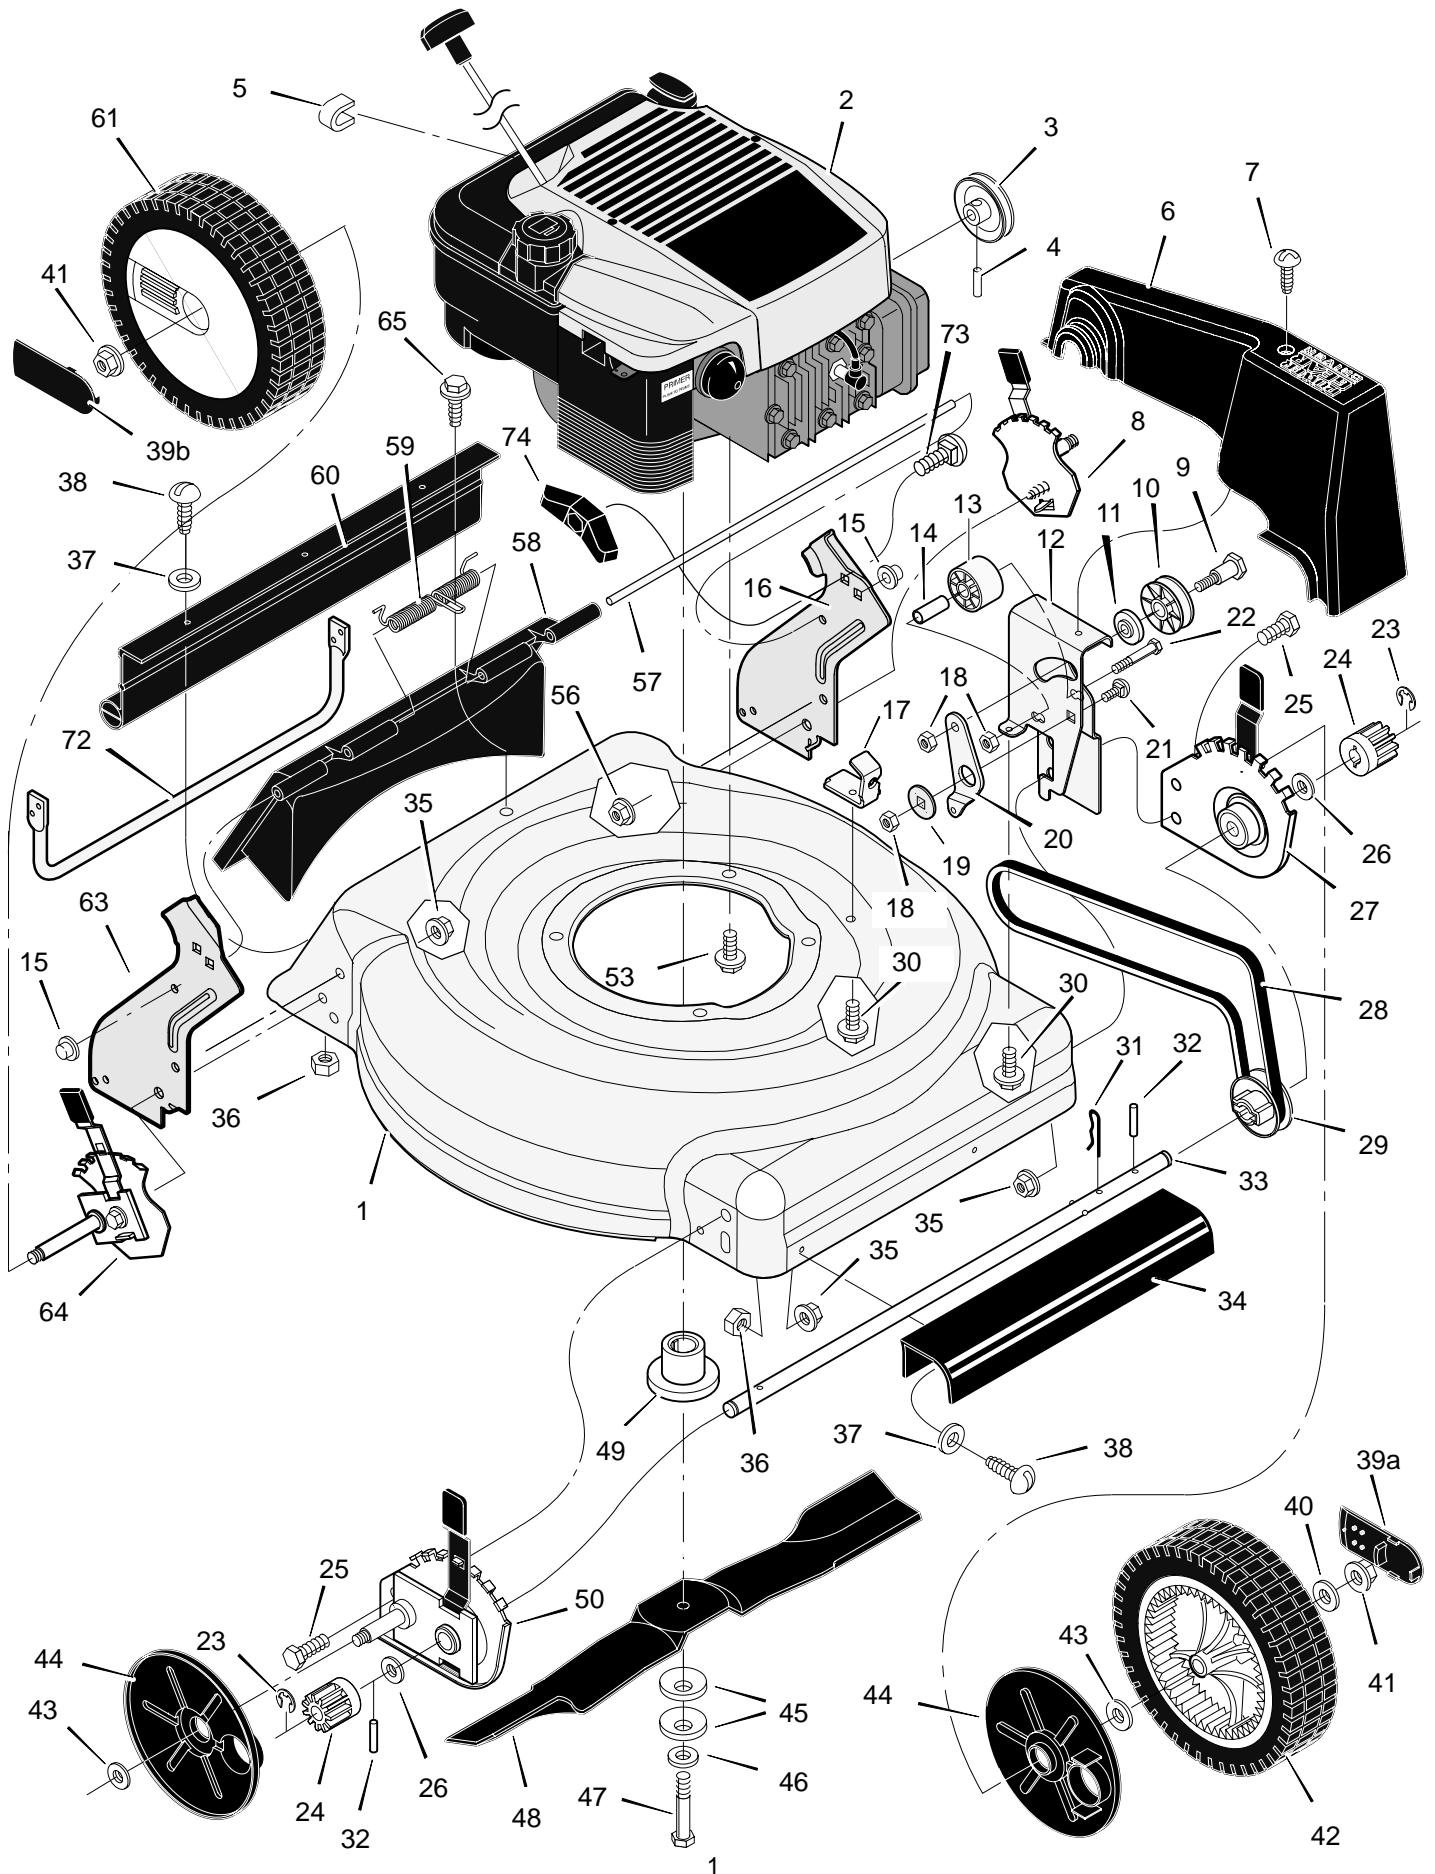

MODEL 20616x50E

REPAIR PARTS

MODEL 20616x50E

REPAIR PARTS

KEY NO.	DESCRIPTION	PART NO.	KEY NO.	DESCRIPTION	PART NO.
1	Housing	_____	37	Washer	17x38
2	Engine *	*	38	Screw	4x21
3	Pulley, Engine	71434	39a	Cap, Hub	43847
4	Pin, Spring	32x64	39b	Cap, Hub	43615
6	Cover, Belt (Gray)	672109	40	Washer	17x169
7	Screw	26x279	41	Nut, Flange	15x84
8	Adjuster, Left Height	672605	42	Wheel, Drive	71133
9	Bolt, Shoulder	9x50	43	Washer	17x120
10	Pulley	71779	44	Cover, Dust	71780
11	Spacer	71788	45	Washer, Belleville	17x137
12	Bracket, Idler Support	672772 Z	46	Washer	17x124
13	Pulley, Idler	71778	47	Bolt	1x153
14	Bearing	71793	48	Blade	672763E701
15	Nut, Push	28x49	49	Adapter, Blade	672503
16	Bracket, Left Handle	1101239E700	50	Adjuster, Right Frt. Height	672602
17	Bracket, Cable	671934	53	Bolt, Engine	25x6
18	Nut, Hex	15x43	56	Nut, Flange	15x88
19	Spacer	71789	57	Rod, Pivot	215x17 Z
20	Arm, Idler	671936	58	Door, Rear (Gray)	672612
21	Bolt, Carriage	2x53	59	Spring	166x44
22	Bolt, Shoulder	1x81	60	Deflector, Rear	671970
23	E-Ring	11x16	61	Wheel, Rear	71134
24	Gear, Pinion	71792	63	Bracket, Right Handle	1101238E700
25	Bolt	1x85	64	Adjuster, Right Height	672604
26	Washer	17x186	65	Screw	26x245
27	Adjuster, Left Frt. Height	672603	72	Guard, Rear	671990
28	Belt	37x84	73	Bolt, Carriage	2x81
29	Pulley, Axle	71791	74	Knob	71495
30	Screw	26x263	--	Decal, Warning Symbol	44x6832
31	Pin, Hair	31x9	--	TUV & GS European Export	44x2929
32	Pin, Spring	43629	--	Decal, Drive Symbol (Handle)	44x2304
33	Axle	671931	--	Decal, SENTINEL 2n1	48x839
34	Cover, Axle (Gray)	672108	--	Decal, Belt Pince Symbol	48x2062
35	Nut, Flange	15x68	--	Decal, Stop Lever Symbol (Handle)	48x1181
36	Nut, Hex	15x102	--	Instruction Book	F-010469L

MODEL 20616x50E

REPAIR PARTS

1	Handle, Upper (Gray)	1101555E724
2	Handle, Lower (Gray)	672874E724
3	Bolt	25x14
4	Control, Drive	1101420
5	Locknut	15x116
6	Cable, Stop	1101183
7	Fastener, Cable	1101353
8	Engine Stop Lever	672878E701