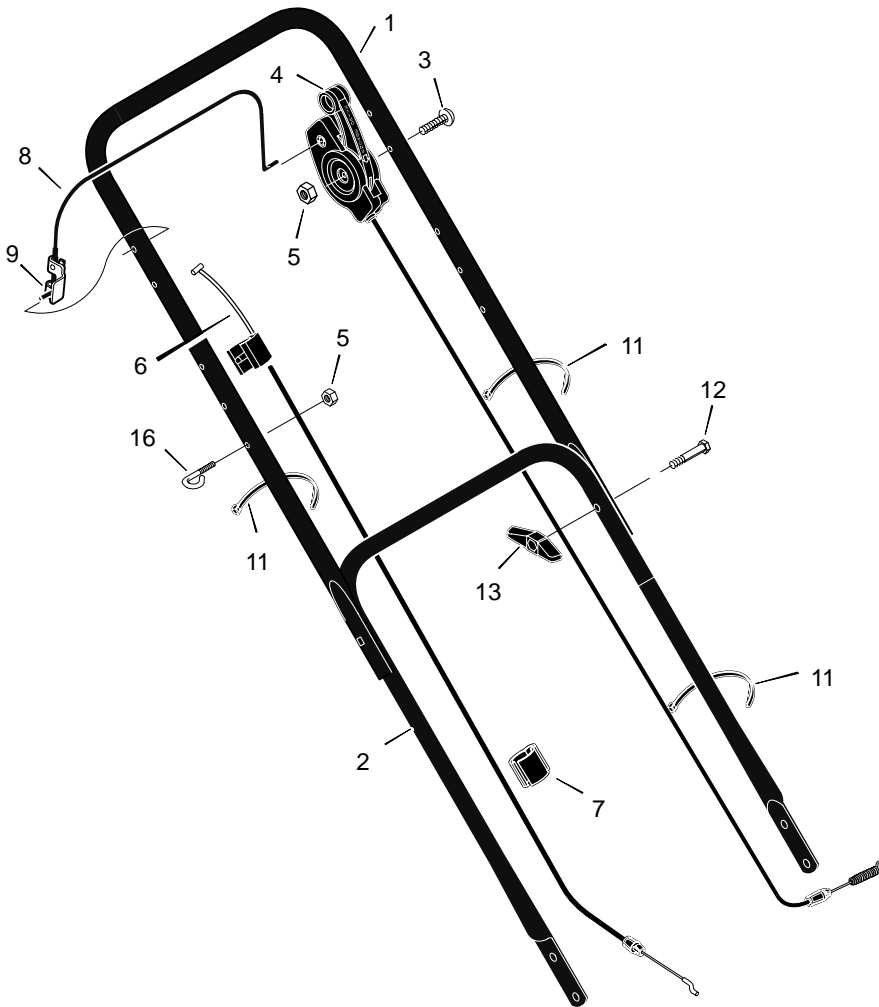

MODEL 20616x50E

REPAIR PARTS

MODEL 20616x50E

REPAIR PARTS

KEY NO.	DESCRIPTION	PART NO.	KEY NO.	DESCRIPTION	PART NO.
1	Housing	_____	37	Washer	17x38
2	Engine *	*	38	Screw	4x21
3	Pulley, Engine	71434	39a	Cap, Hub	43847
4	Pin, Spring	32x64	39b	Cap, Hub	43615
6	Cover, Belt (Gray)	672109	40	Washer	17x169
7	Screw	26x279	41	Nut, Flange	15x84
8	Adjuster, Left Height	672605	42	Wheel, Drive	71133
9	Bolt, Shoulder	9x50	43	Washer	17x120
10	Pulley	71779	44	Cover, Dust	71780
11	Spacer	71788	45	Washer, Belleville	17x137
12	Bracket, Idler Support	672772 Z	46	Washer	17x124
13	Pulley, Idler	71778	47	Bolt	1x153
14	Bearing	71793	48	Blade	672763E701
15	Nut, Push	28x49	49	Adapter, Blade	672503
16	Bracket, Left Handle	1101239E700	50	Adjuster, Right Frt. Height	672602
17	Bracket, Cable	671934	53	Bolt, Engine	25x6
18	Nut, Hex	15x43	56	Nut, Flange	15x88
19	Spacer	71789	57	Rod, Pivot	215x17 Z
20	Arm, Idler	671936	58	Door, Rear (Gray)	672612
21	Bolt, Carriage	2x53	59	Spring	166x44
22	Bolt, Shoulder	1x81	60	Deflector, Rear	671970
23	E-Ring	11x16	61	Wheel, Rear	71134
24	Gear, Pinion	71792	63	Bracket, Right Handle	1101238E700
25	Bolt	1x85	64	Adjuster, Right Height	672604
26	Washer	17x186	65	Screw	26x245
27	Adjuster, Left Frt. Height	672603	72	Guard, Rear	671990
28	Belt	37x84	73	Bolt, Carriage	2x81
29	Pulley, Axle	71791	74	Knob	71495
30	Screw	26x263	--	Decal, Warning Symbol	44x6832
31	Pin, Hair	31x9	--	TUV & GS European Export	44x2929
32	Pin, Spring	43629	--	Decal, Drive Symbol (Handle)	44x2304
33	Axle	671931	--	Decal, SENTINEL 2n1	48x839
34	Cover, Axle (Gray)	672108	--	Decal, Belt Pince Symbol	48x2062
35	Nut, Flange	15x68	--	Decal, Stop Lever Symbol (Handle)	48x1181
36	Nut, Hex	15x102	--	Instruction Book	F-010469L

MODEL 20616x50E

REPAIR PARTS

1	Handle, Upper (Gray)	1101555E724
2	Handle, Lower (Gray)	672874E724
3	Bolt	25x14
4	Control, Drive	1101420
5	Locknut	15x116
6	Cable, Stop	1101183
7	Fastener, Cable	1101353
8	Engine Stop Lever	672878E701