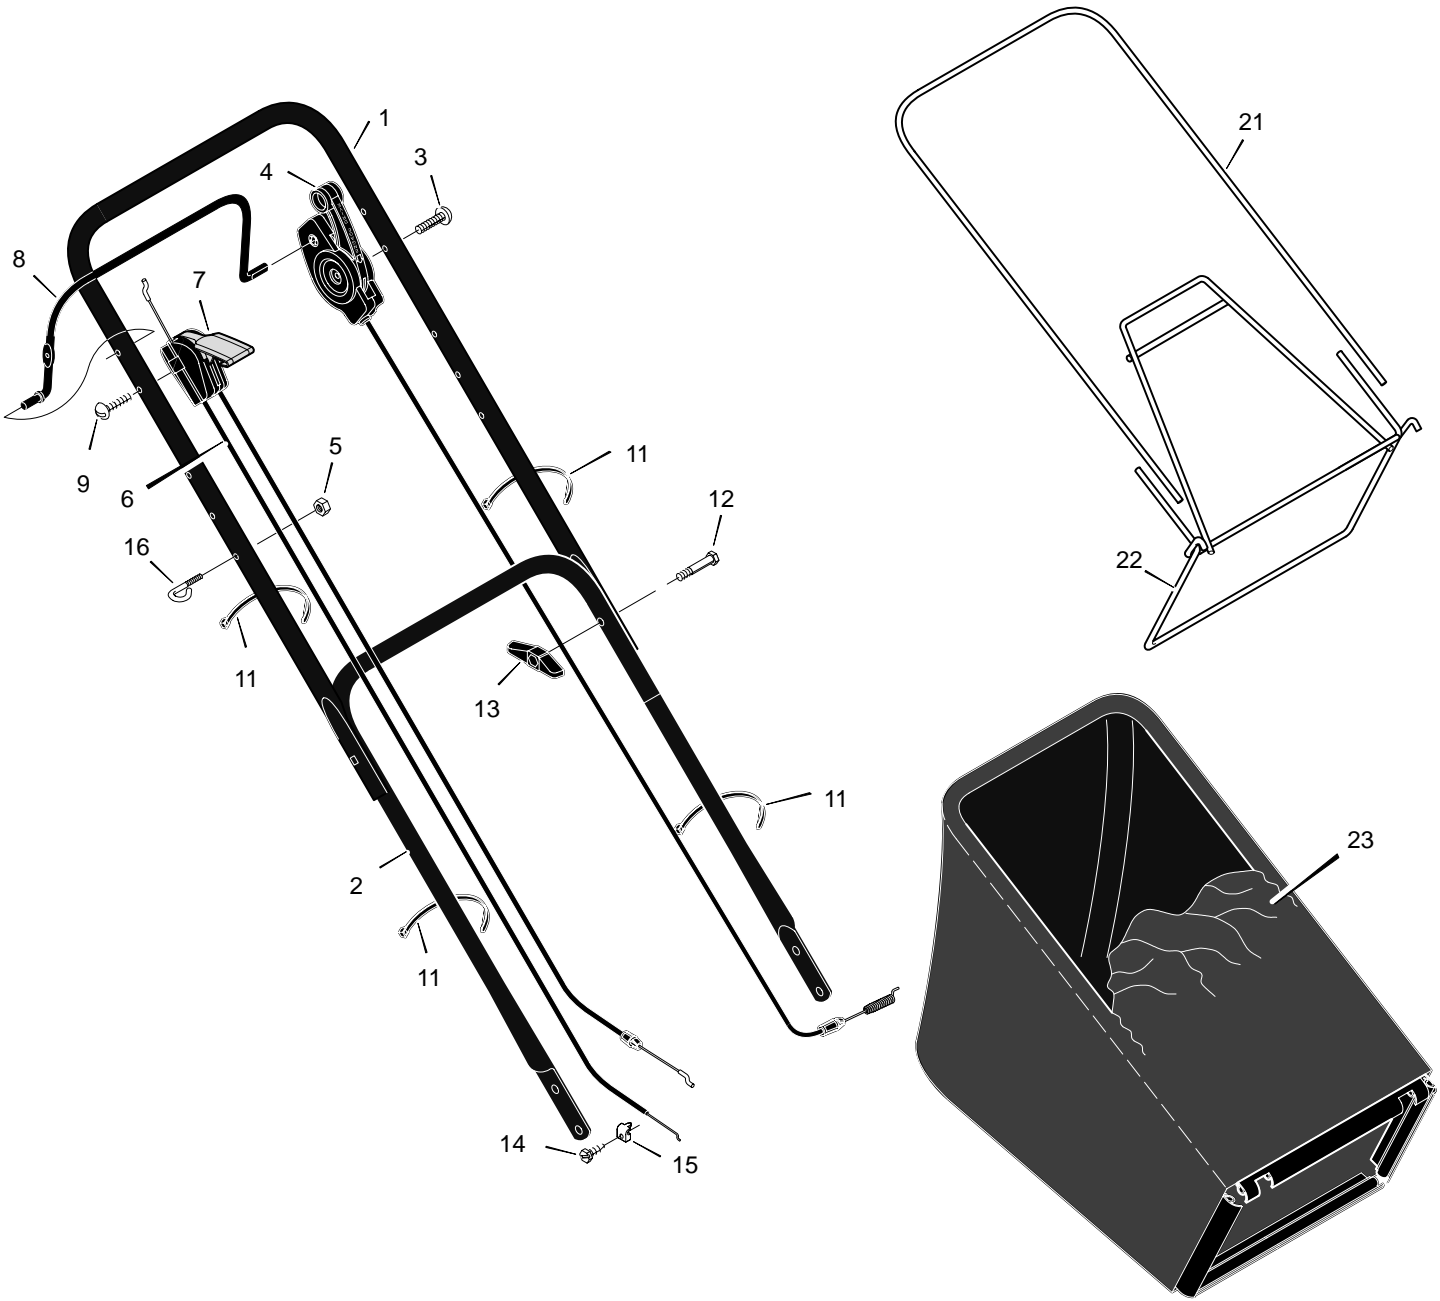

20606x50C

1	Handle, Upper	671918E701	8	Engine Stop Lever	671922E700	16	Guide, Rope	43956
2	Handle, Lower	671917E701	9	Screw	3x144	21	Frame, Top	71592
3	Bolt	26x256	11	Fastener, Cable	71372	22	Frame Assembly	672614
4	Control, Drive	672067	12	Bolt	2x77	23	Bag, Cloth	672110
5	Locknut	15x116	13	Knob	71294			
6	Cable, Stop	672130	14	Screw	26x268			
7	Throttle Control	672144	15	Clamp	42294