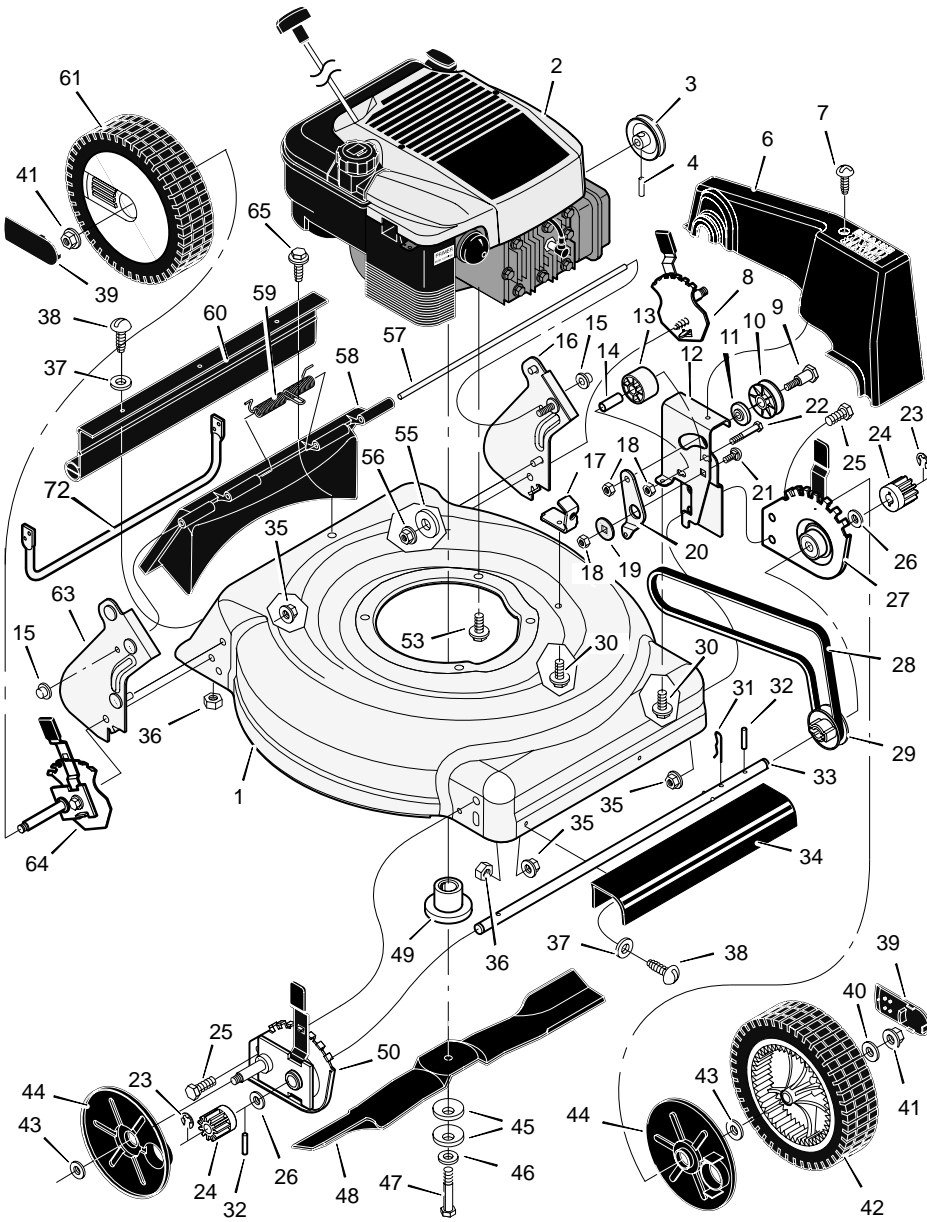

# 20606x50C

|    |                              |            |
|----|------------------------------|------------|
| 28 | Belt                         | 37x84      |
| 29 | Pulley, Axle                 | 71791      |
| 30 | Screw                        | 26x263     |
| 31 | Pin, Hair                    | 31x9       |
| 32 | Pin, Spring                  | 43629      |
| 33 | Axle                         | 671931     |
| 34 | Cover, Axle                  | 672108     |
| 35 | Nut, Flange                  | 15x68      |
| 36 | Nut, Hex                     | 15x102     |
| 37 | Washer                       | 17x38      |
| 38 | Screw                        | 4x21       |
| 39 | Hub Cap - Optional           | 672122     |
| 40 | Washer                       | 17x169     |
| 41 | Nut, Flange                  | 15x84      |
| 42 | Wheel, Drive                 | 71133      |
| 43 | Washer                       | 17x120     |
| 44 | Cover, Dust                  | 71780      |
| 45 | Washer, Belleville           | 17x137     |
| 46 | Washer                       | 17x124     |
| 47 | Bolt                         | 1x153      |
| 48 | Blade                        | 671921E701 |
| 49 | Adapter, Blade               | 672503     |
| 50 | Adjuster, Right Front Height | 672602     |
| 53 | Bolt, Engine                 | 25x6       |
| 55 | Washer                       | 17x146     |
| 56 | Nut, Flange                  | 15x88      |
| 57 | Rod, Pivot                   | 215x17 Z   |
| 58 | Door, Rear                   | 672613     |
| 59 | Spring                       | 166x44     |
| 60 | Deflector, Rear              | 671970     |
| 61 | Wheel, Rear                  | 71132      |
| 63 | Bracket, Right Handle        | 672590     |
| 64 | Adjuster, Right Height       | 672604     |
| 65 | Screw                        | 26x245     |
| 72 | Guard, Rear                  | 671990     |
| -- | Instruction Book             | F-98559    |