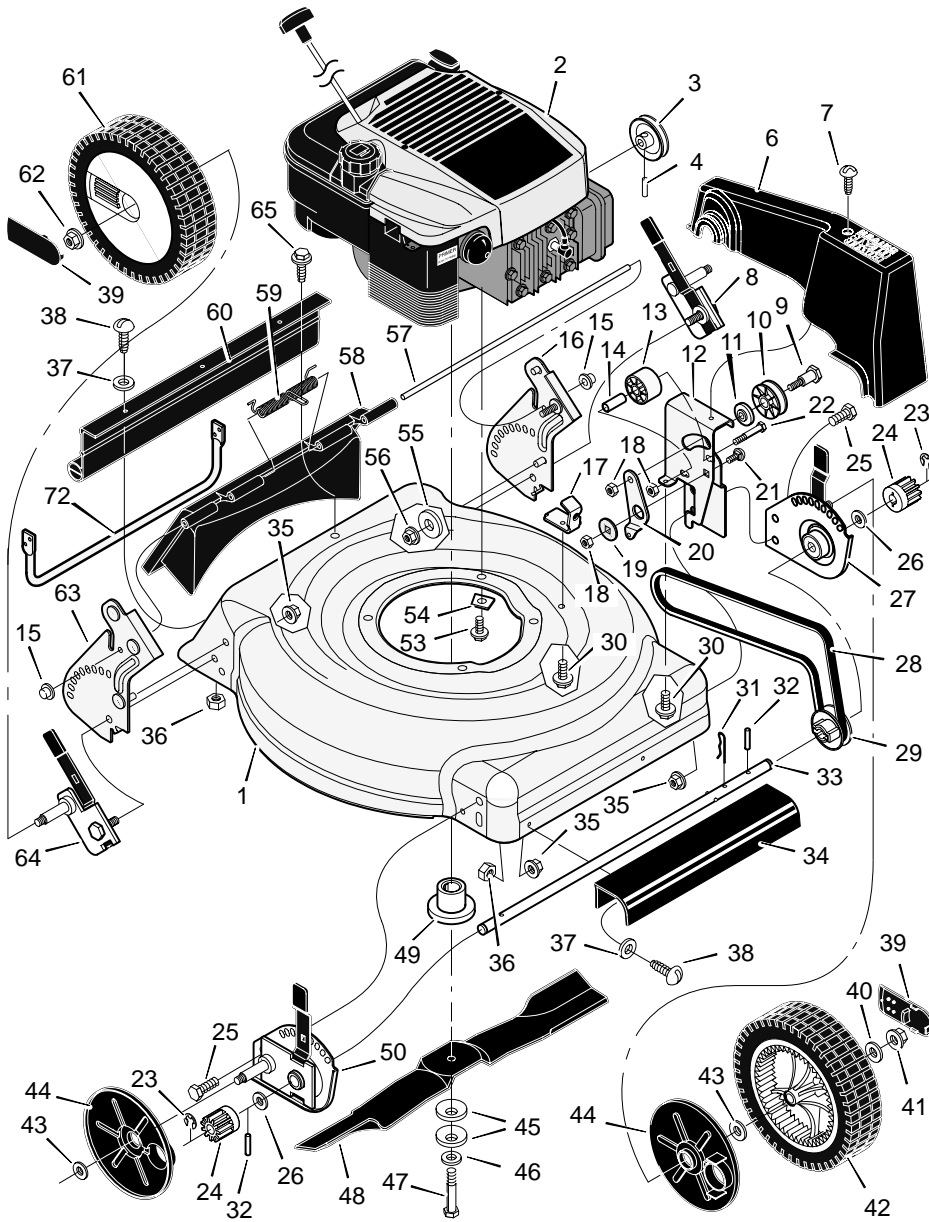

# REPAIR PARTS

25	Bolt	1x85
26	Washer	17x186
27	Adjuster, Left Front Height	671938
28	Belt	37x84
29	Pulley, Axle	71791
30	Screw	26x263
31	Pin, Hair	31x9
32	Pin, Spring	43629
33	Axle	671931
34	Cover, Axle	671948
35	Nut, Flange	15x68
36	Nut, Hex	15x102
37	Washer	17x38
38	Screw	4x21
39	Hub Cap - Optional	43615
40	Washer	17x169
41	Nut, Flange	15x84
42	Wheel, Drive	43617
43	Washer	17x120
44	Cover, Dust	71780
45	Washer, Belleville	17x137
46	Washer	17x124
47	Bolt	1x153
48	Blade	671921E701
49	Adapter, Blade	672503
50	Adjuster, Right Front Height	671939
53	Bolt, Engine	25x6
54	Support, Engine	671989
55	Washer	17x146
56	Nut, Flange	15x88
57	Rod, Pivot	215x17 Z
58	Door, Rear	671915
59	Spring	166x44
60	Deflector, Rear	671970
61	Wheel, Rear	43618
62	Nut, Flange	15x84
63	Bracket, Right Handle	671944
64	Adjuster, Right Height	671974
65	Screw	26x245
72	Guard, Rear	776036
--	Instruction Book	F-98423

1	Housing	776003
2	Engine	----
3	Pulley, Engine	71434
4	Pin, Spring	32x64
6	Cover, Belt	671928
7	Screw	26x279
8	Adjuster, Left Height	671975
9	Bolt, Shoulder	9x50
10	Pulley	71779
11	Spacer	71788
12	Bracket, Idler Support	671935 Z

13	Pulley, Idler	71778
14	Bearing	71793
15	Push On Cap	28x49
16	Bracket, Left Handle	671943
17	Bracket, Cable	671934
18	Nut, Hex	15x43
19	Spacer	71789
20	Arm, Idler	671936
21	Bolt, Carriage	2x53
22	Bolt, Shoulder	1x81
23	E-Ring	11x16
24	Gear, Pinion	71792

# REPAIR PARTS

1	Handle, Upper (Gray)	671918E701	8	Engine Stop Lever	671922E700	16	Guide, Rope	43956
2	Handle, Lower (Gray)	671917E701	9	Screw	3x144	21	Frame, Top	71592
3	Bolt	3x144	11	Fastener, Cable	71372	22	Frame Assembly	672068
4	Control, Drive	672067	12	Bolt	2x77	23	Bag, Cloth	672069
5	Locknut	15x116	13	Knob	71294			
6	Cable, Stop	672130	14	Screw	26x268			
7	Throttle Control	672144	15	Clamp	42294			