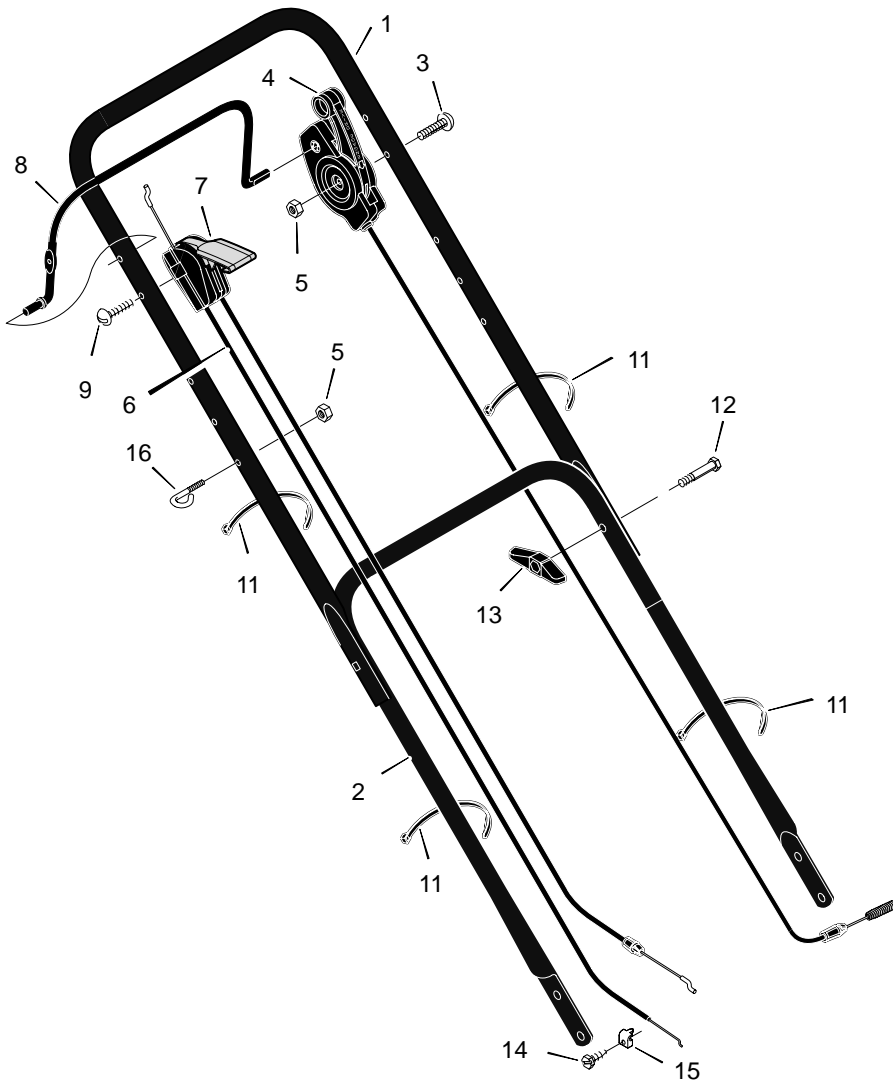

# MODEL 20605x51B

# REPAIR PARTS

25	Bolt	1x85
26	Washer	17x186
27	Adjuster, Left Front Height	671938
28	Belt	37x84
29	Pulley, Axle	71791
30	Screw	26x263
31	Pin, Hair	31x9
32	Pin, Spring	43629
33	Axle	671931
34	Cover, Axle	671948
35	Nut, Flange	15x68
36	Nut, Hex	15x102
37	Washer	17x38
38	Screw	4x21
39	Hub Cap - Optional	43615
40	Washer	17x169
41	Nut, Flange	15x84
42	Wheel, Drive	43617
43	Washer	17x120
44	Cover, Dust	71780
45	Washer, Belleville	17x137
46	Washer	17x124
47	Bolt	1x153
48	Blade	671921E701
49	Adapter, Blade	672503
50	Adjuster, Right Front Height	671939
53	Bolt, Engine	25x6
54	Support, Engine	671989
55	Washer	17x146
56	Nut, Flange	15x88
57	Rod, Pivot	215x17 Z
58	Door, Rear	671915
59	Spring	166x44
60	Deflector, Rear	671970
61	Wheel, Rear	43618
62	Nut, Flange	15x84
63	Bracket, Right Handle	671944
64	Adjuster, Right Height	671974
65	Screw	26x245
72	Guard, Rear	776036
--	Instruction Book	F-98423

1	Housing	776003
2	Engine	----
3	Pulley, Engine	71434
4	Pin, Spring	32x64
6	Cover, Belt	671928
7	Screw	26x279
8	Adjuster, Left Height	671975
9	Bolt, Shoulder	9x50
10	Pulley	71779
11	Spacer	71788
12	Bracket, Idler Support	671935 Z

# REPAIR PARTS

1	Handle, Upper (Gray)	671918E701	8	Engine Stop Lever	671922E700	16	Guide, Rope	43956
2	Handle, Lower (Gray)	671917E701	9	Screw	3x144	21	Frame, Top	71592
3	Bolt	3x144	11	Fastener, Cable	71372	22	Frame Assembly	672068
4	Control, Drive	672067	12	Bolt	2x77	23	Bag, Cloth	672069
5	Locknut	15x116	13	Knob	71294			
6	Cable, Stop	672130	14	Screw	26x268			
7	Throttle Control	672144	15	Clamp	42294			