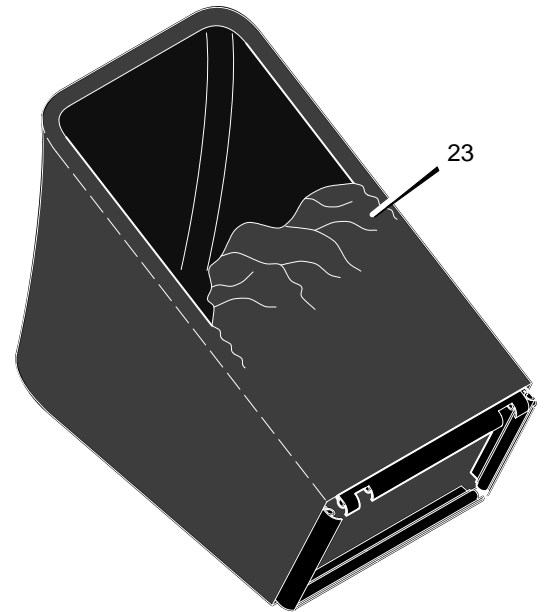

MODEL 20605x51B

REPAIR PARTS

1	Handle, Upper (Gray)	671918E701	8	Engine Stop Lever	671922E700	16	Guide, Rope	43956
2	Handle, Lower (Gray)	671917E701	9	Screw	3x144	21	Frame, Top	71592
3	Bolt	3x144	11	Fastener, Cable	71372	22	Frame Assembly	672068
4	Control, Drive	672067	12	Bolt	2x77	23	Bag, Cloth	672069
5	Locknut	15x116	13	Knob	71294			
6	Cable, Stop	672130	14	Screw	26x268			
7	Throttle Control	672144	15	Clamp	42294