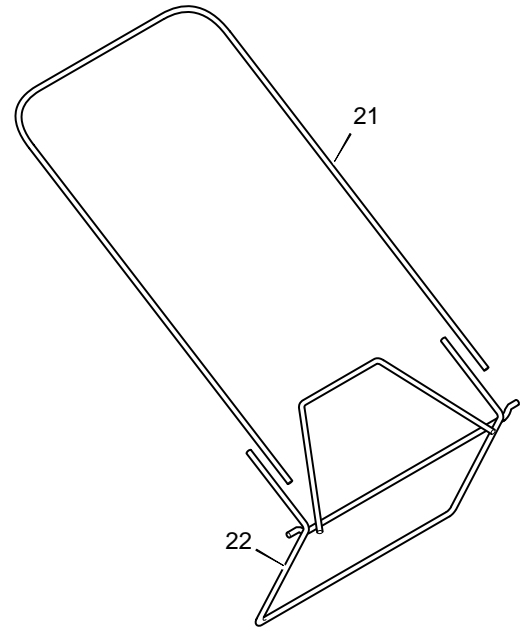

# MODEL 20605x51B

# REPAIR PARTS

25	Bolt	1x85
26	Washer	17x186
27	Adjuster, Left Front Height	671938
28	Belt	37x84
29	Pulley, Axle	71791
30	Screw	26x263
31	Pin, Hair	31x9
32	Pin, Spring	43629
33	Axle	671931
34	Cover, Axle	671948
35	Nut, Flange	15x68
36	Nut, Hex	15x102
37	Washer	17x38
38	Screw	4x21
39	Hub Cap - Optional	43615
40	Washer	17x169
41	Nut, Flange	15x84
42	Wheel, Drive	43617
43	Washer	17x120
44	Cover, Dust	71780
45	Washer, Belleville	17x137
46	Washer	17x124
47	Bolt	1x153
48	Blade	671921E701
49	Adapter, Blade	672503
50	Adjuster, Right Front Height	671939
53	Bolt, Engine	25x6
54	Support, Engine	671989
55	Washer	17x146
56	Nut, Flange	15x88
57	Rod, Pivot	215x17 Z
58	Door, Rear	671915
59	Spring	166x44
60	Deflector, Rear	671970
61	Wheel, Rear	43618
62	Nut, Flange	15x84
63	Bracket, Right Handle	671944
64	Adjuster, Right Height	671974
65	Screw	26x245
72	Guard, Rear	776036
--	Instruction Book	F-98423

1	Housing	776003
2	Engine	----
3	Pulley, Engine	71434
4	Pin, Spring	32x64
6	Cover, Belt	671928
7	Screw	26x279
8	Adjuster, Left Height	671975
9	Bolt, Shoulder	9x50
10	Pulley	71779
11	Spacer	71788
12	Bracket, Idler Support	671935 Z

# REPAIR PARTS

1	Handle, Upper (Gray)	671918E701	8	Engine Stop Lever	671922E700	16	Guide, Rope	43956
2	Handle, Lower (Gray)	671917E701	9	Screw	3x144	21	Frame, Top	71592
3	Bolt	3x144	11	Fastener, Cable	71372	22	Frame Assembly	672068
4	Control, Drive	672067	12	Bolt	2x77	23	Bag, Cloth	672069
5	Locknut	15x116	13	Knob	71294			
6	Cable, Stop	672130	14	Screw	26x268			
7	Throttle Control	672144	15	Clamp	42294			