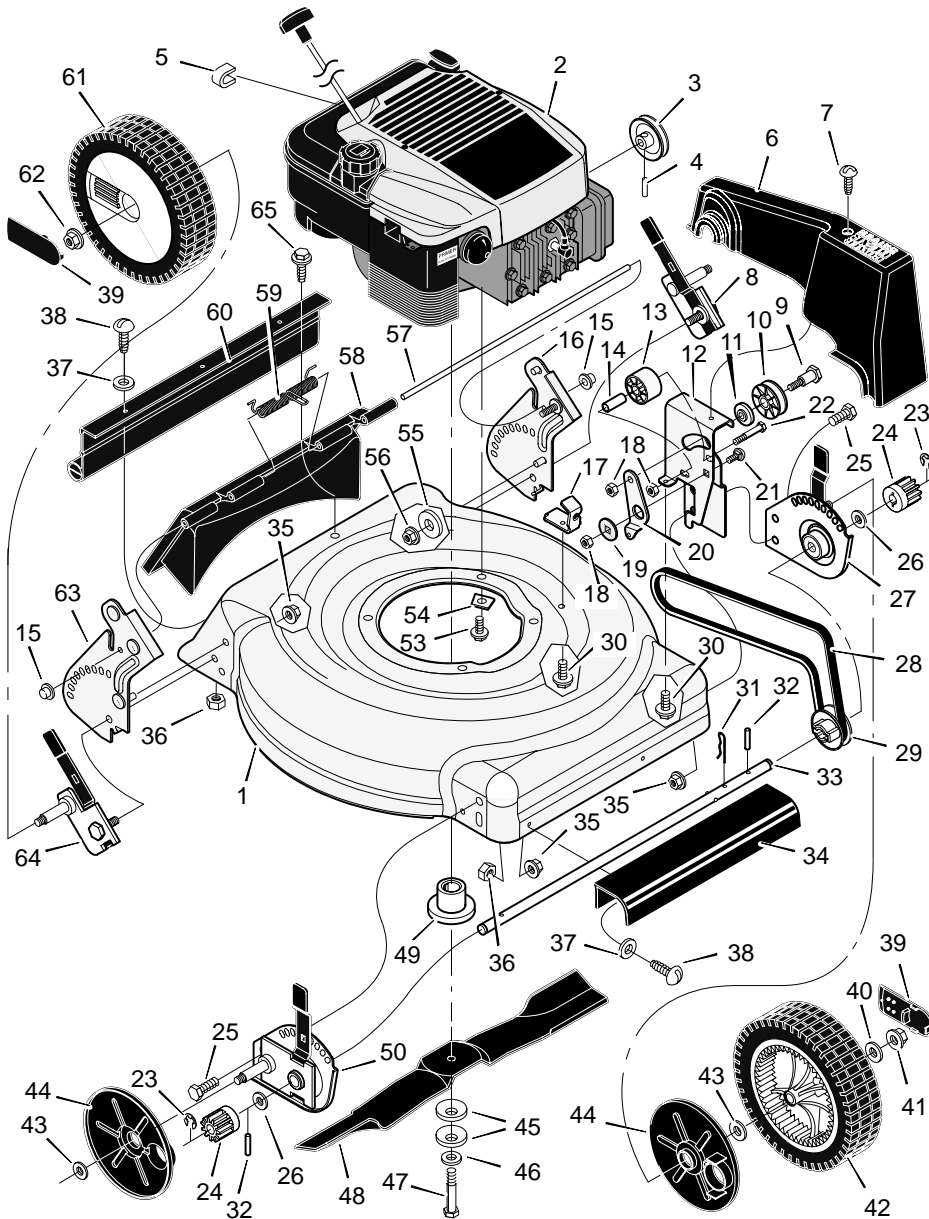

MODEL 20605x51A

REPAIR PARTS

25	Bolt	1x85
26	Washer	17x186
27	Adjuster, Left Front Height	671938
28	Belt	37x91
29	Pulley, Axle	71791
30	Screw	26x263
31	Pin, Hair	31x9
32	Pin, Spring	43629
33	Axle	671931
34	Cover, Axle	671948
35	Nut, Flange	15x68
36	Nut, Hex	15x102
37	Washer	17x38
38	Screw	4x21
39	Hub Cap - Optional	43615
40	Washer	17x169
41	Nut, Flange	15x84
42	Wheel, Drive	43617
43	Washer	17x120
44	Cover, Dust	71780
45	Washer, Belleville	17x137
46	Washer	17x124
47	Bolt	17x142
48	Blade	671921E701
49	Adapter, Blade	71056
50	Adjuster, Right Front Height	671939
53	Bolt, Engine	25x6
54	Support, Engine	671989
55	Washer	17x146
56	Nut, Flange	15x79
57	Rod, Pivot	215x17 Z
58	Door, Rear	671915
59	Spring	166x44
60	Guard, Rear	671970
61	Wheel, Rear	43618
62	Nut, Flange	15x81
63	Bracket, Right Handle	671944
64	Adjuster, Right Height	671974
65	Screw	26x259
--	Instruction Book	F-97456

1	Housing	776003
2	Engine	----
3	Pulley, Engine	71434
4	Pin, Spring	32x64
5	Stop, Rope (Recoil-Start)	42189
6	Cover, Belt	671928
7	Screw	26x279
8	Adjuster, Left Height	671975
9	Bolt, Shoulder	9x50
10	Pulley	71779
11	Spacer	71788
12	Bracket, Idler Support	671935 Z

13	Pulley, Idler	71778
14	Bearing	71793
15	Push On Cap	28x42
16	Bracket, Left Handle	671943
17	Bracket, Cable	671934
18	Nut, Hex	15x43
19	Spacer	71789
20	Arm, Idler	671936
21	Bolt, Carriage	2x53
22	Bolt, Shoulder	1x81
23	E-Ring	11x16
24	Gear, Pinion	71792

MODEL 20605x51A

REPAIR PARTS

1	Handle, Upper (Gray)	671918E701	8	Engine Stop Lever	671922E245	16	Guide, Rope	43956
2	Handle, Lower (Gray)	671917E701	9	Screw	3x144	21	Frame, Top	71592
3	Bolt	3x144	11	Fastener, Cable	71372	22	Frame Assembly	672068
4	Control, Drive	672067	12	Bolt	2x77	23	Bag, Cloth	672069
5	Locknut	15x116	13	Knob	71294			
6	Cable, Stop	672130	14	Screw	26x268			
7	Throttle Control	672144	15	Clamp	42294			