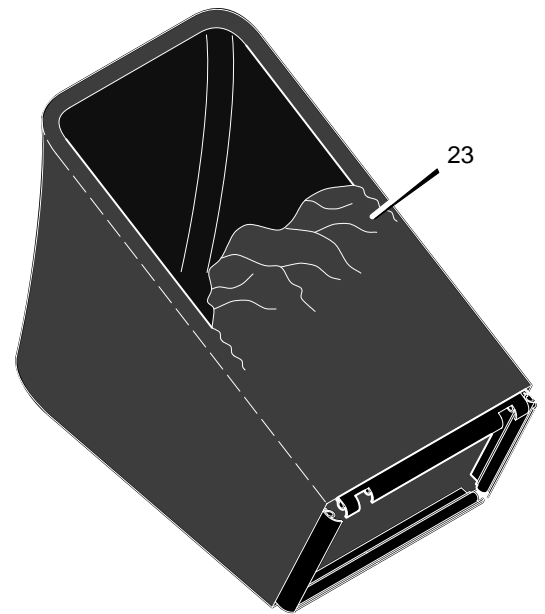

MODEL 20605x51A

REPAIR PARTS

25	Bolt	1x85
26	Washer	17x186
27	Adjuster, Left Front Height	671938
28	Belt	37x91
29	Pulley, Axle	71791
30	Screw	26x263
31	Pin, Hair	31x9
32	Pin, Spring	43629
33	Axle	671931
34	Cover, Axle	671948
35	Nut, Flange	15x68
36	Nut, Hex	15x102
37	Washer	17x38
38	Screw	4x21
39	Hub Cap - Optional	43615
40	Washer	17x169
41	Nut, Flange	15x84
42	Wheel, Drive	43617
43	Washer	17x120
44	Cover, Dust	71780
45	Washer, Belleville	17x137
46	Washer	17x124
47	Bolt	17x142
48	Blade	671921E701
49	Adapter, Blade	71056
50	Adjuster, Right Front Height	671939
53	Bolt, Engine	25x6
54	Support, Engine	671989
55	Washer	17x146
56	Nut, Flange	15x79
57	Rod, Pivot	215x17 Z
58	Door, Rear	671915
59	Spring	166x44
60	Guard, Rear	671970
61	Wheel, Rear	43618
62	Nut, Flange	15x81
63	Bracket, Right Handle	671944
64	Adjuster, Right Height	671974
65	Screw	26x259
--	Instruction Book	F-97456

MODEL 20605x51A

REPAIR PARTS

1	Handle, Upper (Gray)	671918E701	8	Engine Stop Lever	671922E245	16	Guide, Rope	43956
2	Handle, Lower (Gray)	671917E701	9	Screw	3x144	21	Frame, Top	71592
3	Bolt	3x144	11	Fastener, Cable	71372	22	Frame Assembly	672068
4	Control, Drive	672067	12	Bolt	2x77	23	Bag, Cloth	672069
5	Locknut	15x116	13	Knob	71294			
6	Cable, Stop	672130	14	Screw	26x268			
7	Throttle Control	672144	15	Clamp	42294			