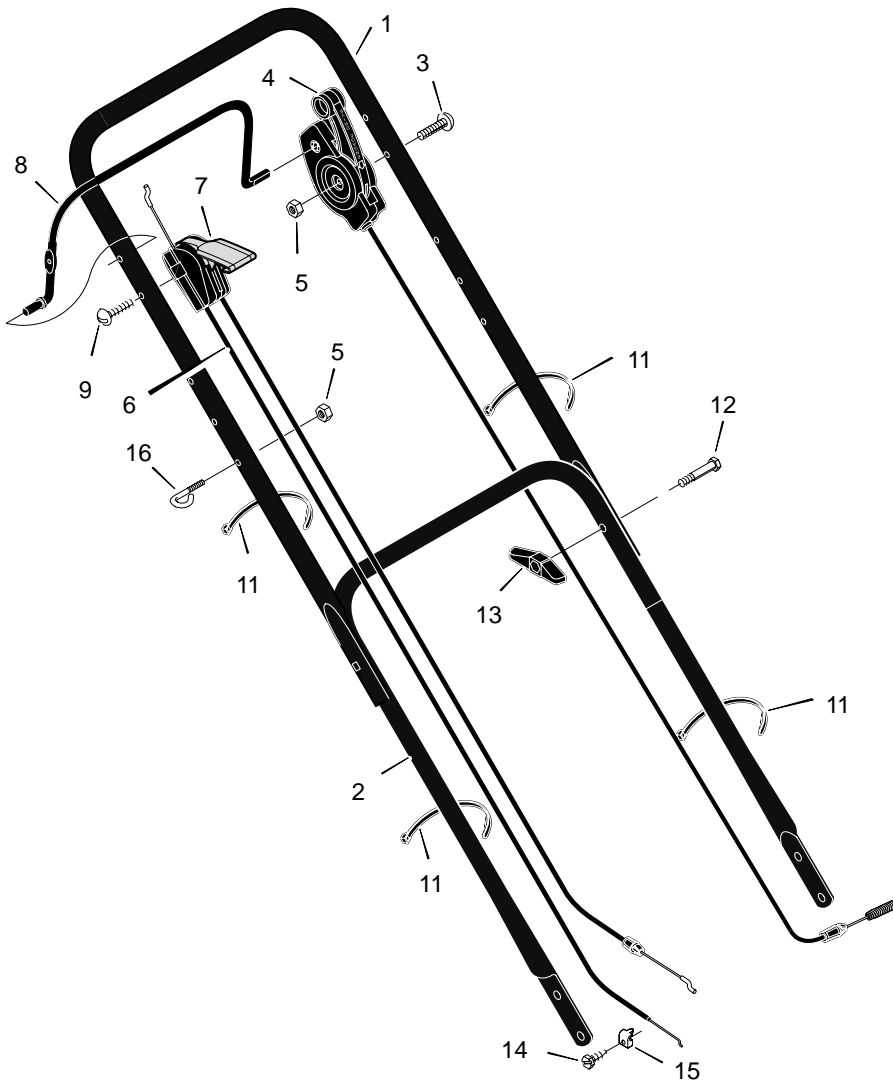

MODEL 20605x51A

REPAIR PARTS

25	Bolt	1x85
26	Washer	17x186
27	Adjuster, Left Front Height	671938
28	Belt	37x91
29	Pulley, Axle	71791
30	Screw	26x263
31	Pin, Hair	31x9
32	Pin, Spring	43629
33	Axle	671931
34	Cover, Axle	671948
35	Nut, Flange	15x68
36	Nut, Hex	15x102
37	Washer	17x38
38	Screw	4x21
39	Hub Cap - Optional	43615
40	Washer	17x169
41	Nut, Flange	15x84
42	Wheel, Drive	43617
43	Washer	17x120
44	Cover, Dust	71780
45	Washer, Belleville	17x137
46	Washer	17x124
47	Bolt	17x142
48	Blade	671921E701
49	Adapter, Blade	71056
50	Adjuster, Right Front Height	671939
53	Bolt, Engine	25x6
54	Support, Engine	671989
55	Washer	17x146
56	Nut, Flange	15x79
57	Rod, Pivot	215x17 Z
58	Door, Rear	671915
59	Spring	166x44
60	Guard, Rear	671970
61	Wheel, Rear	43618
62	Nut, Flange	15x81
63	Bracket, Right Handle	671944
64	Adjuster, Right Height	671974
65	Screw	26x259
--	Instruction Book	F-97456

1	Housing	776003
2	Engine	----
3	Pulley, Engine	71434
4	Pin, Spring	32x64
5	Stop, Rope (Recoil-Start)	42189
6	Cover, Belt	671928
7	Screw	26x279
8	Adjuster, Left Height	671975
9	Bolt, Shoulder	9x50
10	Pulley	71779
11	Spacer	71788
12	Bracket, Idler Support	671935 Z

13	Pulley, Idler	71778
14	Bearing	71793
15	Push On Cap	28x42
16	Bracket, Left Handle	671943
17	Bracket, Cable	671934
18	Nut, Hex	15x43
19	Spacer	71789
20	Arm, Idler	671936
21	Bolt, Carriage	2x53
22	Bolt, Shoulder	1x81
23	E-Ring	11x16
24	Gear, Pinion	71792

MODEL 20605x51A

REPAIR PARTS

1	Handle, Upper (Gray)	671918E701	8	Engine Stop Lever	671922E245	16	Guide, Rope	43956
2	Handle, Lower (Gray)	671917E701	9	Screw	3x144	21	Frame, Top	71592
3	Bolt	3x144	11	Fastener, Cable	71372	22	Frame Assembly	672068
4	Control, Drive	672067	12	Bolt	2x77	23	Bag, Cloth	672069
5	Locknut	15x116	13	Knob	71294			
6	Cable, Stop	672130	14	Screw	26x268			
7	Throttle Control	672144	15	Clamp	42294			