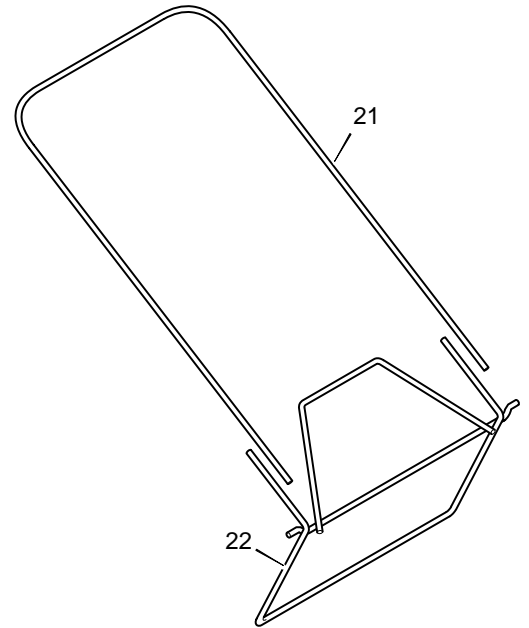

MODEL 20605x51A

REPAIR PARTS

25	Bolt	1x85
26	Washer	17x186
27	Adjuster, Left Front Height	671938
28	Belt	37x91
29	Pulley, Axle	71791
30	Screw	26x263
31	Pin, Hair	31x9
32	Pin, Spring	43629
33	Axle	671931
34	Cover, Axle	671948
35	Nut, Flange	15x68
36	Nut, Hex	15x102
37	Washer	17x38
38	Screw	4x21
39	Hub Cap - Optional	43615
40	Washer	17x169
41	Nut, Flange	15x84
42	Wheel, Drive	43617
43	Washer	17x120
44	Cover, Dust	71780
45	Washer, Belleville	17x137
46	Washer	17x124
47	Bolt	17x142
48	Blade	671921E701
49	Adapter, Blade	71056
50	Adjuster, Right Front Height	671939
53	Bolt, Engine	25x6
54	Support, Engine	671989
55	Washer	17x146
56	Nut, Flange	15x79
57	Rod, Pivot	215x17 Z
58	Door, Rear	671915
59	Spring	166x44
60	Guard, Rear	671970
61	Wheel, Rear	43618
62	Nut, Flange	15x81
63	Bracket, Right Handle	671944
64	Adjuster, Right Height	671974
65	Screw	26x259
--	Instruction Book	F-97456

1	Housing	776003
2	Engine	----
3	Pulley, Engine	71434
4	Pin, Spring	32x64
5	Stop, Rope (Recoil-Start)	42189
6	Cover, Belt	671928
7	Screw	26x279
8	Adjuster, Left Height	671975
9	Bolt, Shoulder	9x50
10	Pulley	71779
11	Spacer	71788
12	Bracket, Idler Support	671935 Z

13	Pulley, Idler	71778
14	Bearing	71793
15	Push On Cap	28x42
16	Bracket, Left Handle	671943
17	Bracket, Cable	671934
18	Nut, Hex	15x43
19	Spacer	71789
20	Arm, Idler	671936
21	Bolt, Carriage	2x53
22	Bolt, Shoulder	1x81
23	E-Ring	11x16
24	Gear, Pinion	71792

MODEL 20605x51A

REPAIR PARTS

1	Handle, Upper (Gray)	671918E701	8	Engine Stop Lever	671922E245	16	Guide, Rope	43956
2	Handle, Lower (Gray)	671917E701	9	Screw	3x144	21	Frame, Top	71592
3	Bolt	3x144	11	Fastener, Cable	71372	22	Frame Assembly	672068
4	Control, Drive	672067	12	Bolt	2x77	23	Bag, Cloth	672069
5	Locknut	15x116	13	Knob	71294			
6	Cable, Stop	672130	14	Screw	26x268			
7	Throttle Control	672144	15	Clamp	42294			