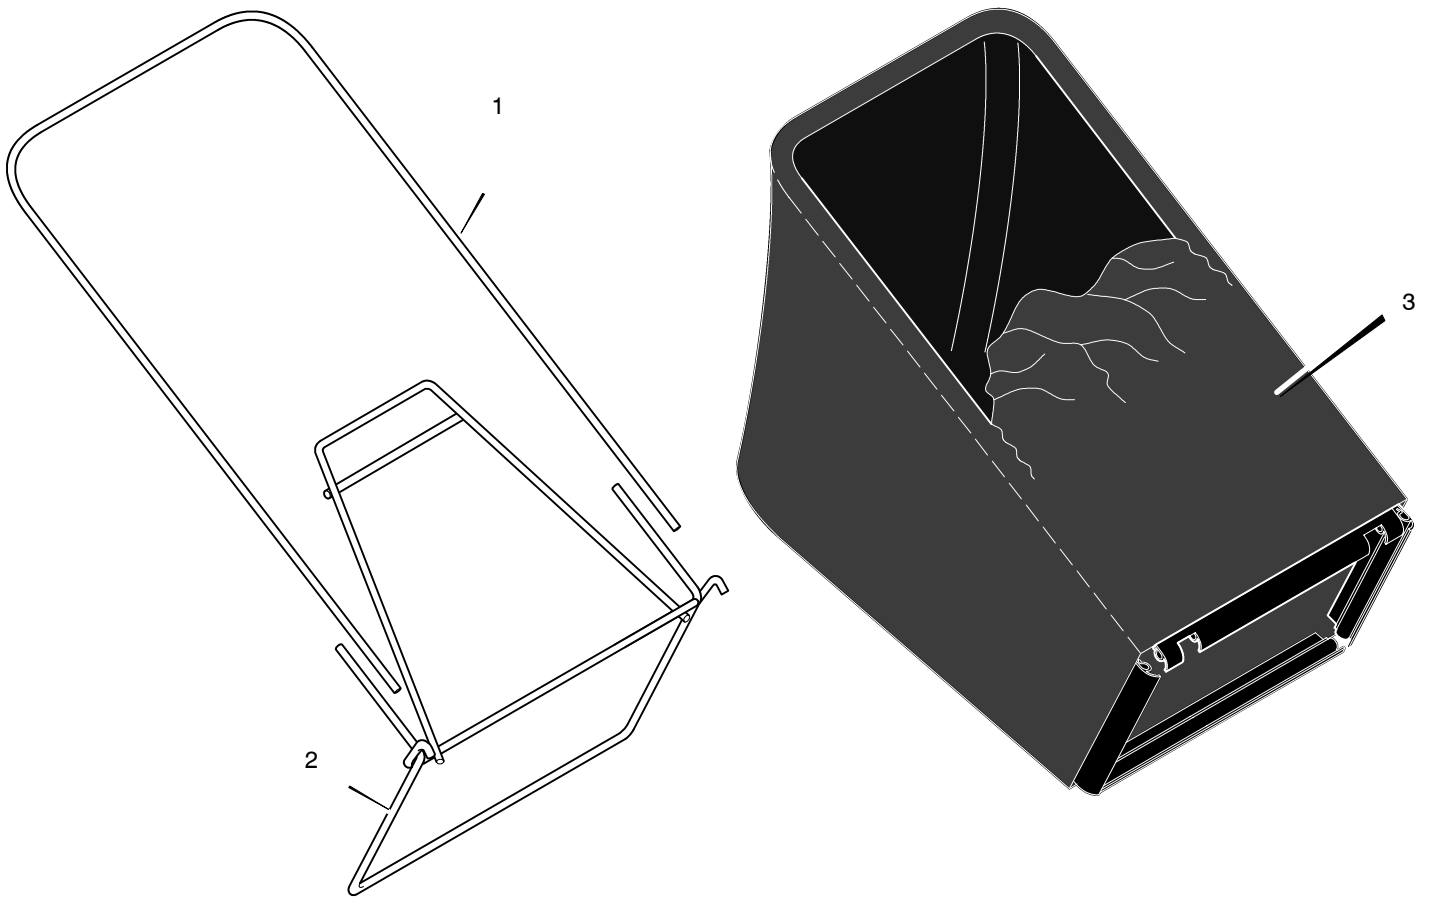

MODEL 20425X194C

REPAIR PARTS

MODEL 20425X194C

REPAIR PARTS

KEY NO.	DESCRIPTION	PART NO.
1	Housing	776150
2	Engine *	-----
4	Adjuster, Left Rear Height	672605
5	Nut, Push	28x49
6	Bracket, Left Handle	1101239E700
7	Adjuster, Left Front Height	672601
8	Nut, Flange	15x68
9	Nut, Hex	15x102
10	Washer	17x38
11	Screw	4x21
13	Nut, Flange	15x84
14	Washer, Belleville	17x137
15	Washer	17x124
16	Bolt	1x153
17	Blade	672763E701
18	Adapter, Blade	672503
19	Adjuster, Right Front Height	672600
20	Bolt, Engine	25x6
23	Nut, Flange	15x88
24	Rod, Pivot	215x17 Z
25	Door, Rear (Black)	672610
26	Spring	166x44
27	Guard, Rear	671970
28	Wheel & Tire	672060
29	Bracket, Right Handle	1101238E700
30	Adjuster, Right Rear Height	672604
31	Screw	26x245
71	Washer	17x91 Z
--	Instruction Book	F-010418L

MODEL 20425X194C

REPAIR PARTS

KEY NO.	DESCRIPTION	PART NO.	KEY NO.	DESCRIPTION	PART NO.
1	Handle, Upper (Black)	671918E701	13	Engine Stop Lever	43653E700
2	Handle, Lower (Black)	672874E701	14	Bracket, Stop Lever	43628 BC
3	Bolt	2x77	15	Tie Strap, Cable	71372
4	Knob, Plastic	71294	15A	Fastener, Cable	1101352
7	Locknut	15x116	16	Engine Stop Cable	1101360
12	Guide, Rope	71530			

KEY NO.	DESCRIPTION	PART NO.
1	Frame, Top	71592
2	Frame Assembly	672905
3	Bag, Cloth - Black	1101003
--	Complete Service Replacement Kit *	24201

* Order from your nearest Central Parts Distributor.