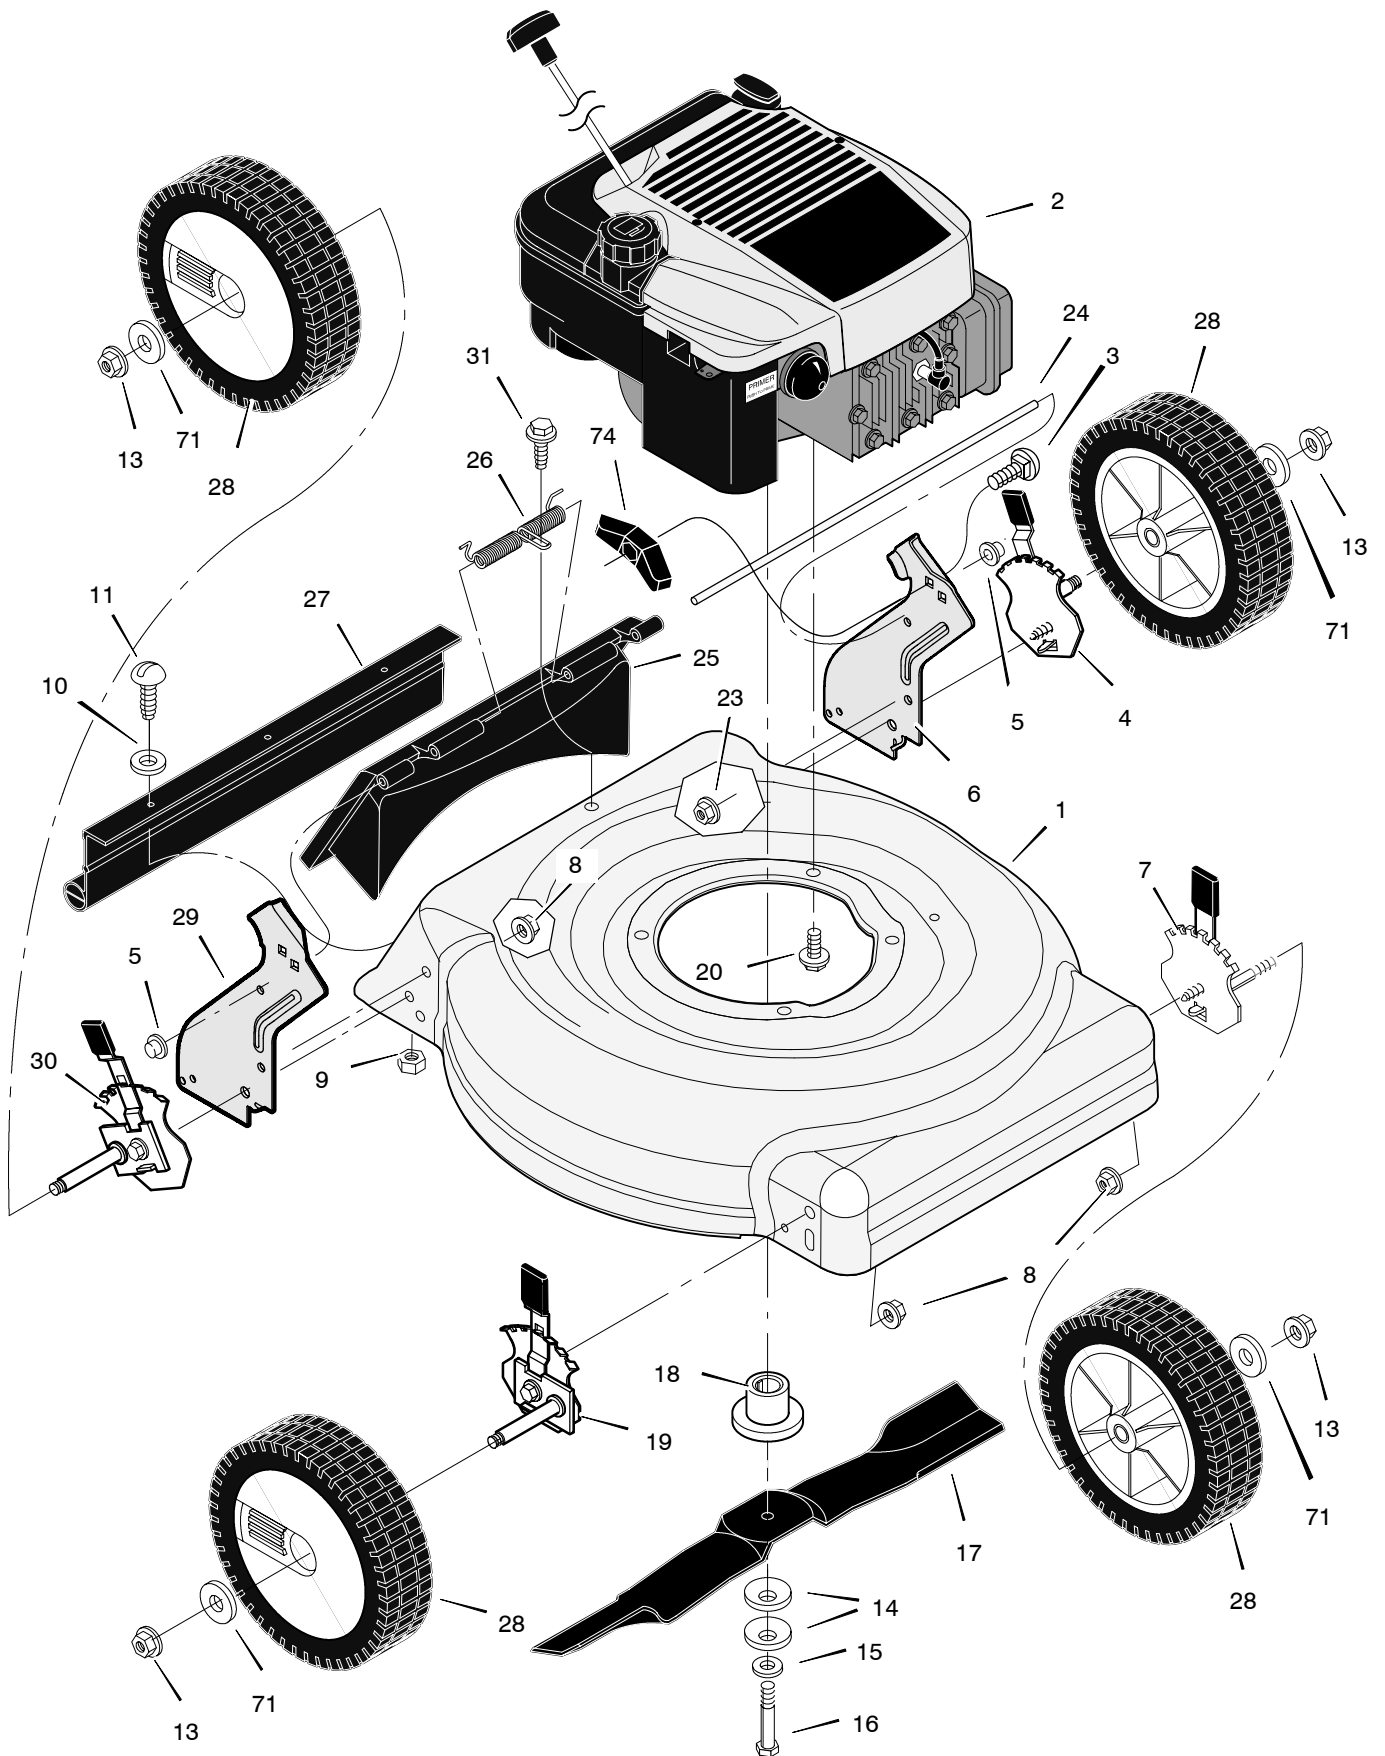

MODEL 20425X194C

REPAIR PARTS

MODEL 20425X194C

REPAIR PARTS

KEY NO.	DESCRIPTION	PART NO.
1	Housing	776150
2	Engine *	-----
4	Adjuster, Left Rear Height	672605
5	Nut, Push	28x49
6	Bracket, Left Handle	1101239E700
7	Adjuster, Left Front Height	672601
8	Nut, Flange	15x68
9	Nut, Hex	15x102
10	Washer	17x38
11	Screw	4x21
13	Nut, Flange	15x84
14	Washer, Belleville	17x137
15	Washer	17x124
16	Bolt	1x153
17	Blade	672763E701
18	Adapter, Blade	672503
19	Adjuster, Right Front Height	672600
20	Bolt, Engine	25x6
23	Nut, Flange	15x88
24	Rod, Pivot	215x17 Z
25	Door, Rear (Black)	672610
26	Spring	166x44
27	Guard, Rear	671970
28	Wheel & Tire	672060
29	Bracket, Right Handle	1101238E700
30	Adjuster, Right Rear Height	672604
31	Screw	26x245
71	Washer	17x91 Z
--	Instruction Book	F-010418L

MODEL 20425X194C

REPAIR PARTS

KEY NO.	DESCRIPTION	PART NO.	KEY NO.	DESCRIPTION	PART NO.
1	Handle, Upper (Black)	671918E701	13	Engine Stop Lever	43653E700
2	Handle, Lower (Black)	672874E701	14	Bracket, Stop Lever	43628 BC
3	Bolt	2x77	15	Tie Strap, Cable	71372
4	Knob, Plastic	71294	15A	Fastener, Cable	1101352
7	Locknut	15x116	16	Engine Stop Cable	1101360
12	Guide, Rope	71530			

KEY NO.	DESCRIPTION	PART NO.
1	Frame, Top	71592
2	Frame Assembly	672905
3	Bag, Cloth - Black	1101003
--	Complete Service Replacement Kit *	24201

* Order from your nearest Central Parts Distributor.