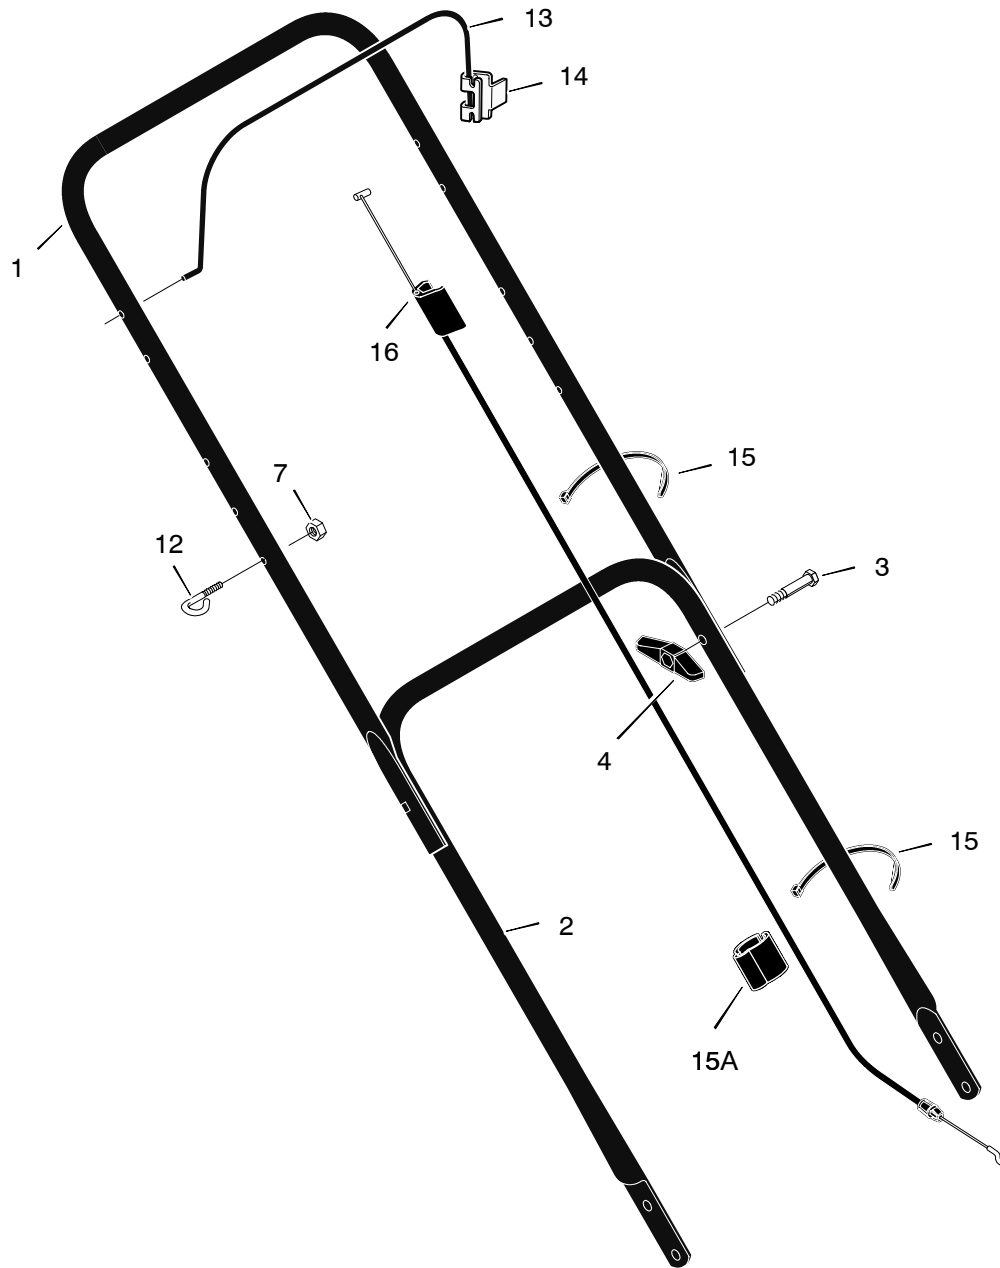

MODEL 20425X194C

REPAIR PARTS

MODEL 20425X194C

REPAIR PARTS

KEY NO.	DESCRIPTION	PART NO.
1	Housing	776150
2	Engine *	-----
4	Adjuster, Left Rear Height	672605
5	Nut, Push	28x49
6	Bracket, Left Handle	1101239E700
7	Adjuster, Left Front Height	672601
8	Nut, Flange	15x68
9	Nut, Hex	15x102
10	Washer	17x38
11	Screw	4x21
13	Nut, Flange	15x84
14	Washer, Belleville	17x137
15	Washer	17x124
16	Bolt	1x153
17	Blade	672763E701
18	Adapter, Blade	672503
19	Adjuster, Right Front Height	672600
20	Bolt, Engine	25x6
23	Nut, Flange	15x88
24	Rod, Pivot	215x17 Z
25	Door, Rear (Black)	672610
26	Spring	166x44
27	Guard, Rear	671970
28	Wheel & Tire	672060
29	Bracket, Right Handle	1101238E700
30	Adjuster, Right Rear Height	672604
31	Screw	26x245
71	Washer	17x91 Z
--	Instruction Book	F-010418L

MODEL 20425X194C

REPAIR PARTS

KEY NO.	DESCRIPTION	PART NO.	KEY NO.	DESCRIPTION	PART NO.
1	Handle, Upper (Black)	671918E701	13	Engine Stop Lever	43653E700
2	Handle, Lower (Black)	672874E701	14	Bracket, Stop Lever	43628 BC
3	Bolt	2x77	15	Tie Strap, Cable	71372
4	Knob, Plastic	71294	15A	Fastener, Cable	1101352
7	Locknut	15x116	16	Engine Stop Cable	1101360
12	Guide, Rope	71530			

KEY NO.	DESCRIPTION	PART NO.
1	Frame, Top	71592
2	Frame Assembly	672905
3	Bag, Cloth - Black	1101003
--	Complete Service Replacement Kit *	24201

* Order from your nearest Central Parts Distributor.