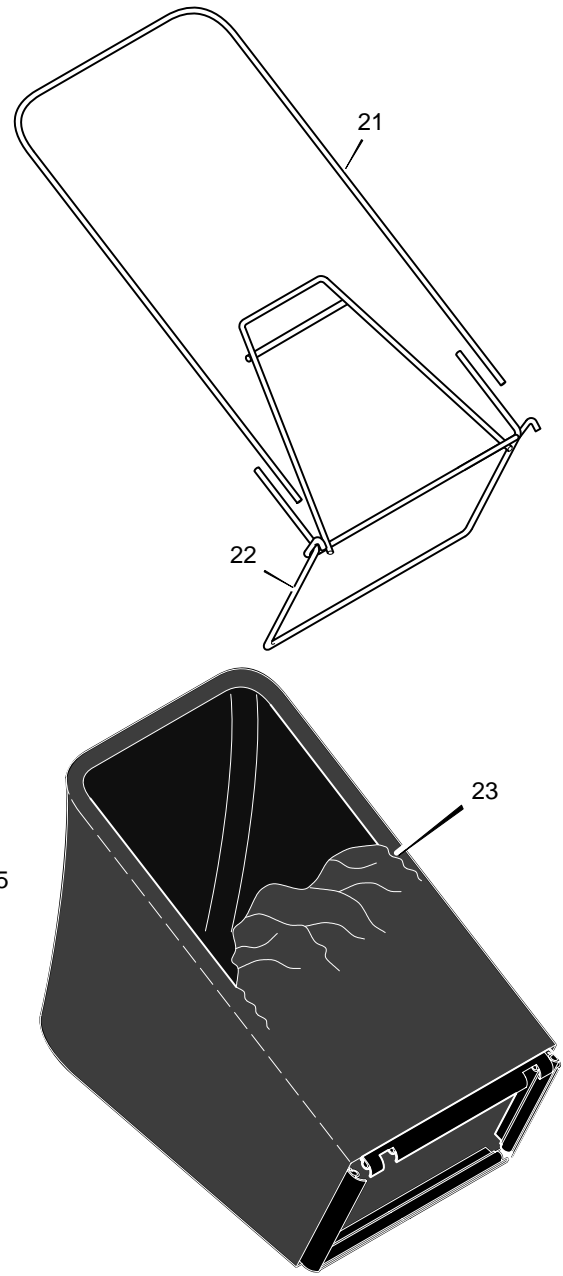

MODEL 20406x50B

REPAIR PARTS

1	Housing	776005	12	Hub Cap - Optional	43847	23	Nut, Flange	15x79
2	Engine *	*	13	Nut, Flange	15x84	24	Rod, Pivot	215x17 Z
3	Stop, Rope (Recoil-Start)	42189	14	Washer, Belleville	17x137	25	Door, Rear	672613
4	Adjuster, Left Rear Height	672605	15	Washer	17x124	26	Spring	166x44
5	Push On Cap	28x49	16	Bolt	1x153	27	Deflector, Rear	671970
6	Bracket, Left Handle	672591	17	Blade	671921E701	28	Wheel	71134
7	Adjuster, Left Front Height	672601	18	Adapter, Blade	672503	29	Bracket, Right Handle	672590
8	Nut, Flange	15x68	19	Adjuster, Right Front Height	672600	30	Adjuster, Right Rear Height	672604
9	Nut, Hex	15x102	20	Bolt, Engine	25x6	31	Screw	26x259
10	Washer	17x38	21	Support, Engine	671989	32	Guard, Rear	671990
11	Screw	4x21	22	Washer	17x146	--	Instruction Book	F-98593

MODEL 20406x50B

REPAIR PARTS

1	Handle, Upper (Gray)	671918E724	9	Throttle Control	672142	19	Screw	26x268
2	Handle, Lower (Gray)	671917E724	12	Guide, Rope	71530	20	Clamp	42294
3	Bolt	2x77	13	Engine Stop Lever	671924E700	21	Frame, Top	71592
4	Knob, Plastic	71294	14	Bracket, Stop Lever	43628 BC	22	Frame Assembly	672614
7	Locknut	15x116	15	Fastener, Cable	71372	23	Bag, Cloth	672110
8	Screw	3x144	16	Engine Stop Cable	672127			