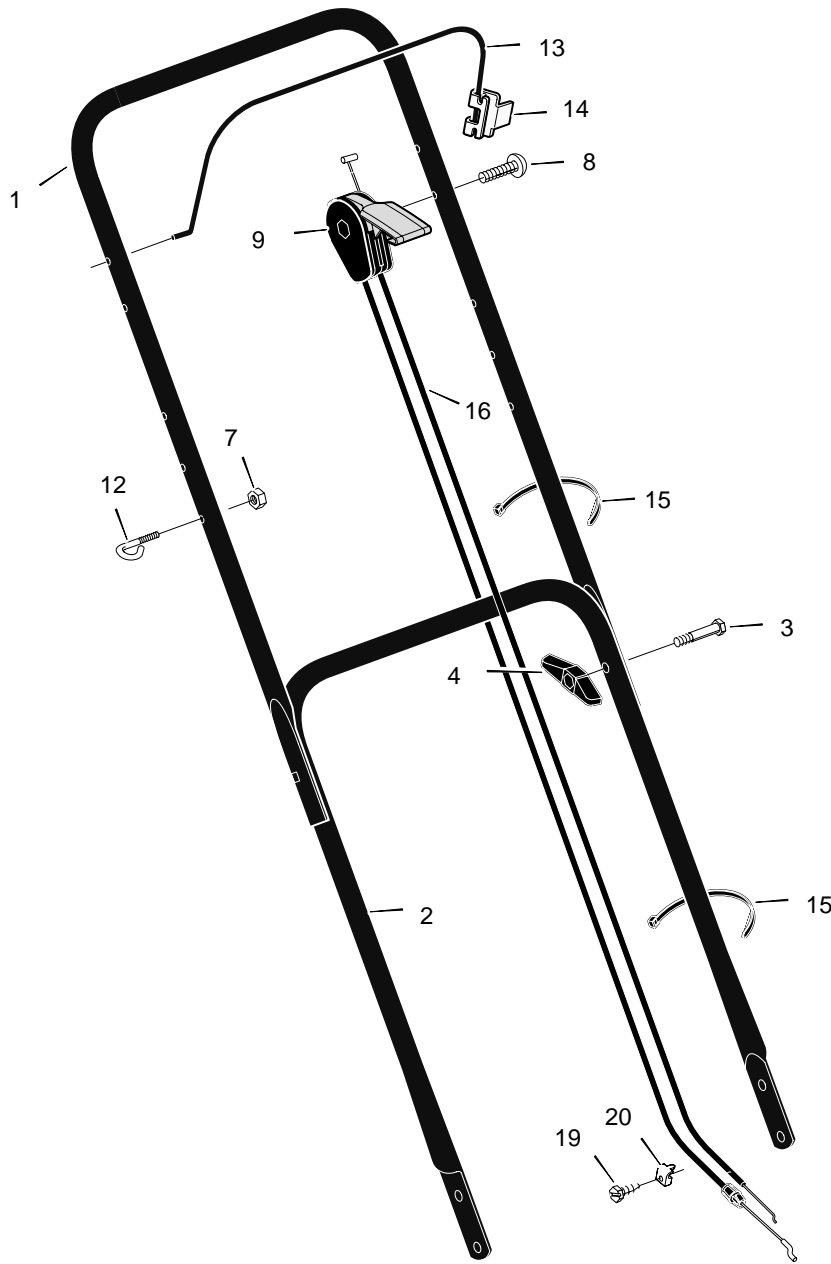

MODEL 20406x50B

REPAIR PARTS

1	Housing	776005	12	Hub Cap - Optional	43847	23	Nut, Flange	15x79
2	Engine *	*	13	Nut, Flange	15x84	24	Rod, Pivot	215x17 Z
3	Stop, Rope (Recoil-Start)	42189	14	Washer, Belleville	17x137	25	Door, Rear	672613
4	Adjuster, Left Rear Height	672605	15	Washer	17x124	26	Spring	166x44
5	Push On Cap	28x49	16	Bolt	1x153	27	Deflector, Rear	671970
6	Bracket, Left Handle	672591	17	Blade	671921E701	28	Wheel	71134
7	Adjuster, Left Front Height	672601	18	Adapter, Blade	672503	29	Bracket, Right Handle	672590
8	Nut, Flange	15x68	19	Adjuster, Right Front Height	672600	30	Adjuster, Right Rear Height	672604
9	Nut, Hex	15x102	20	Bolt, Engine	25x6	31	Screw	26x259
10	Washer	17x38	21	Support, Engine	671989	32	Guard, Rear	671990
11	Screw	4x21	22	Washer	17x146	--	Instruction Book	F-98593

MODEL 20406x50B

REPAIR PARTS

1	Handle, Upper (Gray)	671918E724	9	Throttle Control	672142	19	Screw	26x268
2	Handle, Lower (Gray)	671917E724	12	Guide, Rope	71530	20	Clamp	42294
3	Bolt	2x77	13	Engine Stop Lever	671924E700	21	Frame, Top	71592
4	Knob, Plastic	71294	14	Bracket, Stop Lever	43628 BC	22	Frame Assembly	672614
7	Locknut	15x116	15	Fastener, Cable	71372	23	Bag, Cloth	672110
8	Screw	3x144	16	Engine Stop Cable	672127			