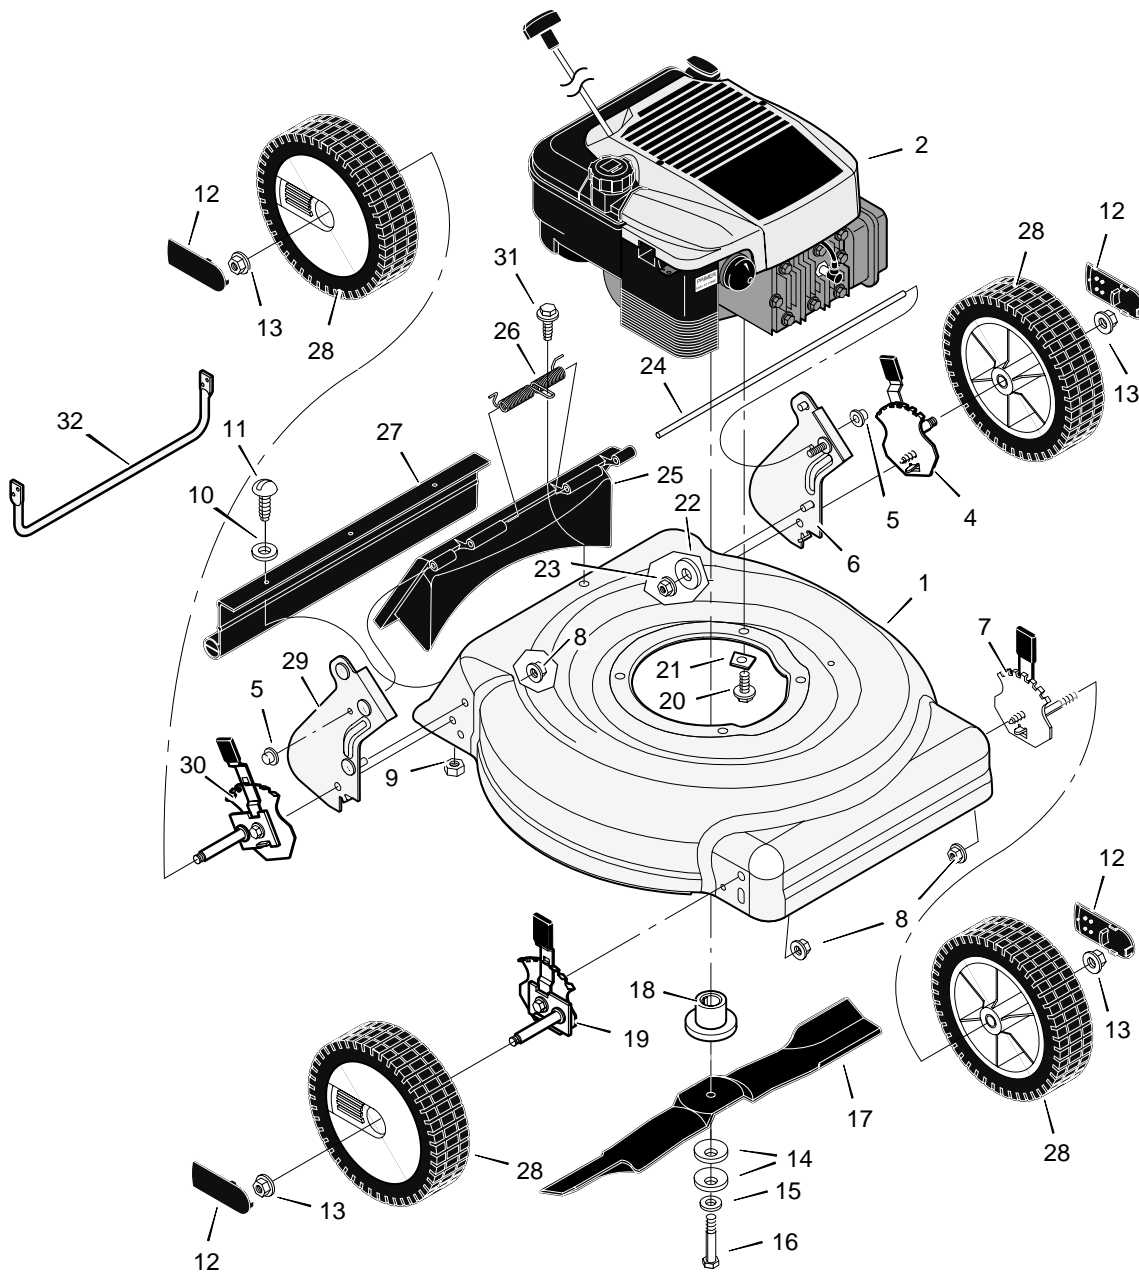

MODEL 20406x50B

REPAIR PARTS

1	Housing	776005	12	Hub Cap - Optional	43847	23	Nut, Flange	15x79
2	Engine *	*	13	Nut, Flange	15x84	24	Rod, Pivot	215x17 Z
3	Stop, Rope (Recoil-Start)	42189	14	Washer, Belleville	17x137	25	Door, Rear	672613
4	Adjuster, Left Rear Height	672605	15	Washer	17x124	26	Spring	166x44
5	Push On Cap	28x49	16	Bolt	1x153	27	Deflector, Rear	671970
6	Bracket, Left Handle	672591	17	Blade	671921E701	28	Wheel	71134
7	Adjuster, Left Front Height	672601	18	Adapter, Blade	672503	29	Bracket, Right Handle	672590
8	Nut, Flange	15x68	19	Adjuster, Right Front Height	672600	30	Adjuster, Right Rear Height	672604
9	Nut, Hex	15x102	20	Bolt, Engine	25x6	31	Screw	26x259
10	Washer	17x38	21	Support, Engine	671989	32	Guard, Rear	671990
11	Screw	4x21	22	Washer	17x146	--	Instruction Book	F-98593

MODEL 20406x50B

REPAIR PARTS

1	Handle, Upper (Gray)	671918E724	9	Throttle Control	672142	19	Screw	26x268
2	Handle, Lower (Gray)	671917E724	12	Guide, Rope	71530	20	Clamp	42294
3	Bolt	2x77	13	Engine Stop Lever	671924E700	21	Frame, Top	71592
4	Knob, Plastic	71294	14	Bracket, Stop Lever	43628 BC	22	Frame Assembly	672614
7	Locknut	15x116	15	Fastener, Cable	71372	23	Bag, Cloth	672110
8	Screw	3x144	16	Engine Stop Cable	672127			