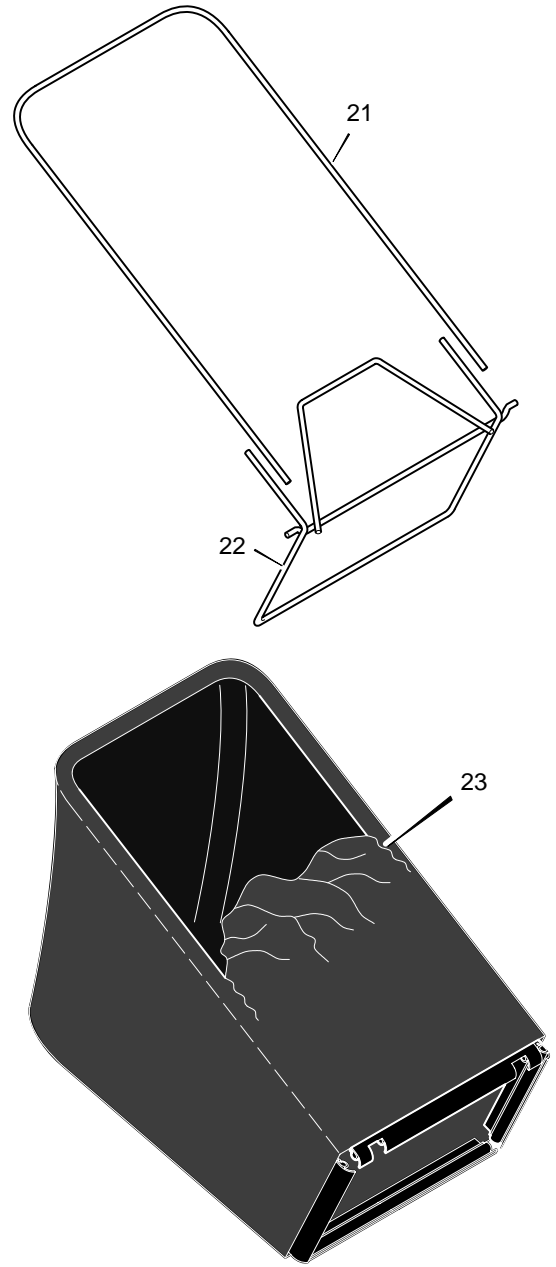

# MODEL 20405x51B

# REPAIR PARTS

1	Housing	776005	12	Hub Cap - Optional	43615	23	Nut, Flange	15x79
2	Engine *	*	13	Nut, Flange	15x84	24	Rod, Pivot	215x17 Z
3	Stop, Rope (Recoil-Start)	42189	14	Washer, Belleville	17x137	25	Door, Rear	671915
4	Adjuster, Left Height	671975	15	Washer	17x124	26	Spring	166x44
5	Push On Cap	28x49	16	Bolt	1x153	27	Deflector, Rear	671970
6	Bracket, Left Handle	671943	17	Blade	671921E701	28	Wheel	43618
7	Adjuster, Left Front Height	671973	18	Adapter, Blade	672503	29	Bracket, Right Handle	671944
8	Nut, Flange	15x68	19	Adjuster, Right Front Height	671972	30	Adjuster, Right Height	671974
9	Nut, Hex	15x102	20	Bolt, Engine	25x6	31	Screw	26x259
10	Washer	17x38	21	Support, Engine	671989	32	Guard, Rear	776036
11	Screw	4x21	22	Washer	17x146	--	Instruction Book	F-98417

# REPAIR PARTS

1	Handle, Upper (Gray)	671918E701	9	Throttle Control	672142	19	Screw	26x268
2	Handle, Lower (Gray)	671917E701	12	Guide, Rope	71530	20	Clamp	42294
3	Bolt	2x77	13	Engine Stop Lever	671924E700	21	Frame, Top	71592
4	Knob, Plastic	71294	14	Bracket, Stop Lever	43628 BC	22	Frame Assembly	672068
7	Locknut	15x116	15	Fastener, Cable	71372	23	Bag, Cloth	672069
8	Screw	3x144	16	Engine Stop Cable	672127			