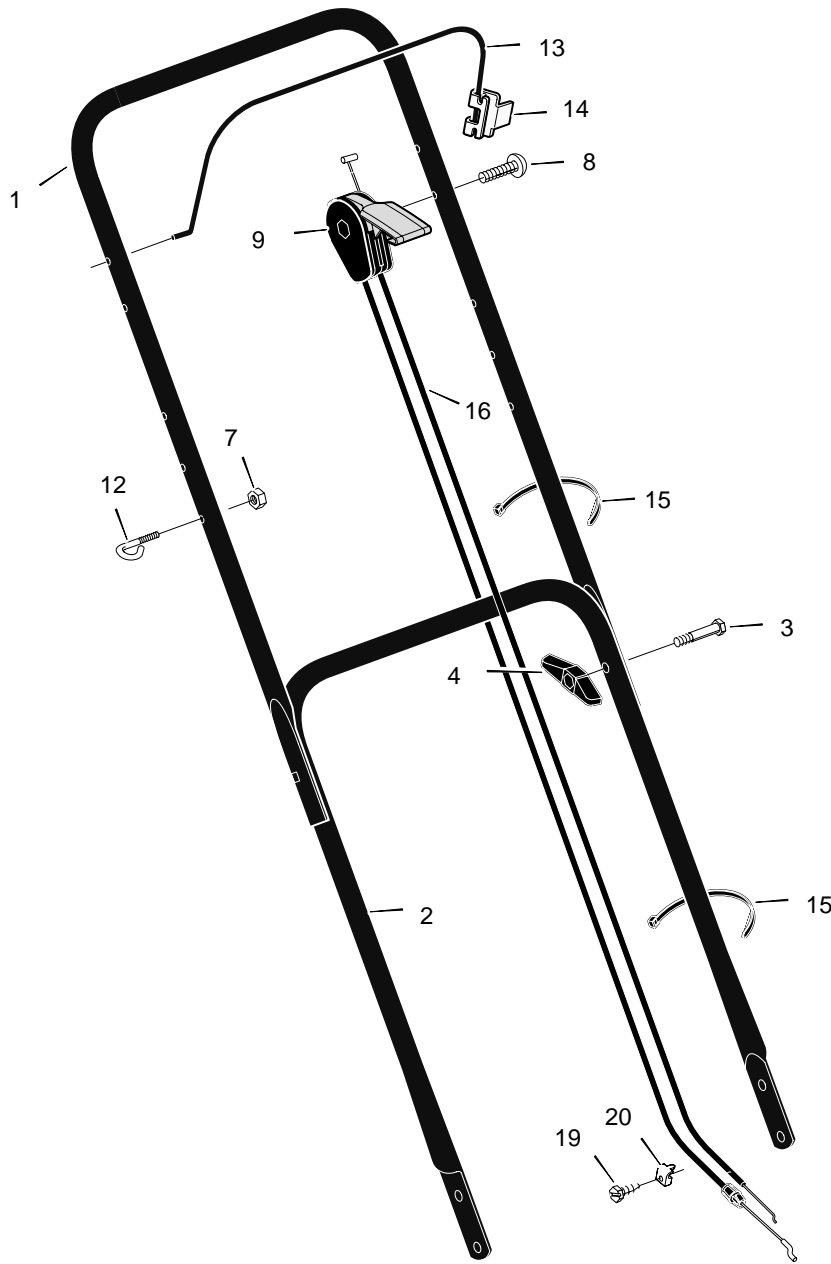

# MODEL 20405x51B

# REPAIR PARTS

1	Housing	776005	12	Hub Cap - Optional	43615	23	Nut, Flange	15x79
2	Engine *	*	13	Nut, Flange	15x84	24	Rod, Pivot	215x17 Z
3	Stop, Rope (Recoil-Start)	42189	14	Washer, Belleville	17x137	25	Door, Rear	671915
4	Adjuster, Left Height	671975	15	Washer	17x124	26	Spring	166x44
5	Push On Cap	28x49	16	Bolt	1x153	27	Deflector, Rear	671970
6	Bracket, Left Handle	671943	17	Blade	671921E701	28	Wheel	43618
7	Adjuster, Left Front Height	671973	18	Adapter, Blade	672503	29	Bracket, Right Handle	671944
8	Nut, Flange	15x68	19	Adjuster, Right Front Height	671972	30	Adjuster, Right Height	671974
9	Nut, Hex	15x102	20	Bolt, Engine	25x6	31	Screw	26x259
10	Washer	17x38	21	Support, Engine	671989	32	Guard, Rear	776036
11	Screw	4x21	22	Washer	17x146	--	Instruction Book	F-98417

# REPAIR PARTS

1	Handle, Upper (Gray)	671918E701	9	Throttle Control	672142	19	Screw	26x268
2	Handle, Lower (Gray)	671917E701	12	Guide, Rope	71530	20	Clamp	42294
3	Bolt	2x77	13	Engine Stop Lever	671924E700	21	Frame, Top	71592
4	Knob, Plastic	71294	14	Bracket, Stop Lever	43628 BC	22	Frame Assembly	672068
7	Locknut	15x116	15	Fastener, Cable	71372	23	Bag, Cloth	672069
8	Screw	3x144	16	Engine Stop Cable	672127			