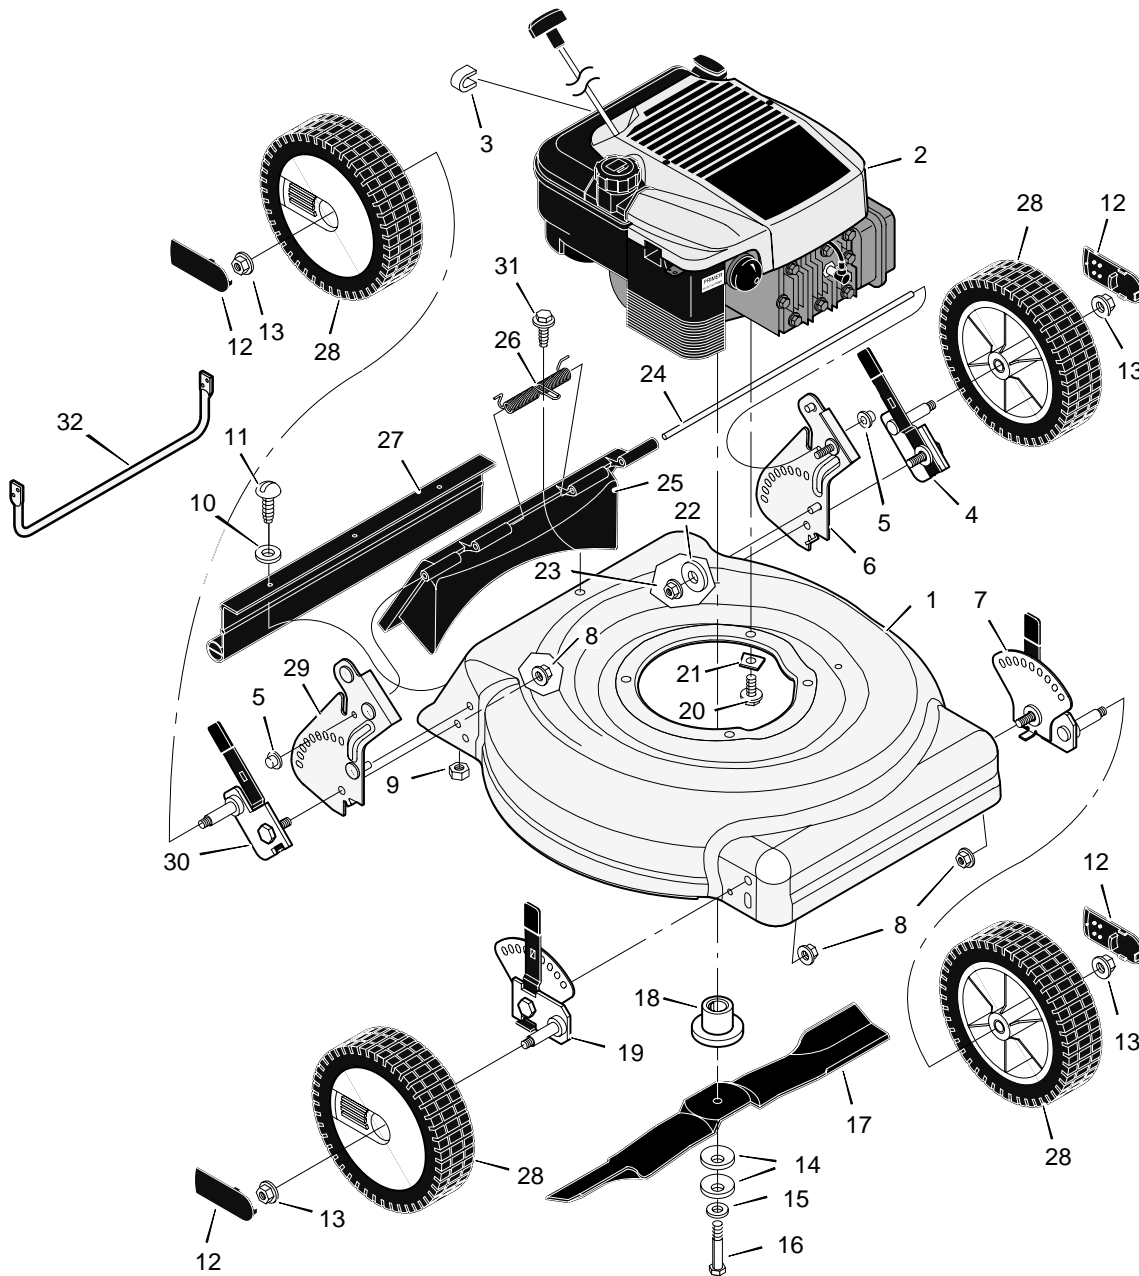

# MODEL 20405x51B

# REPAIR PARTS

1	Housing	776005	12	Hub Cap - Optional	43615	23	Nut, Flange	15x79
2	Engine *	*	13	Nut, Flange	15x84	24	Rod, Pivot	215x17 Z
3	Stop, Rope (Recoil-Start)	42189	14	Washer, Belleville	17x137	25	Door, Rear	671915
4	Adjuster, Left Height	671975	15	Washer	17x124	26	Spring	166x44
5	Push On Cap	28x49	16	Bolt	1x153	27	Deflector, Rear	671970
6	Bracket, Left Handle	671943	17	Blade	671921E701	28	Wheel	43618
7	Adjuster, Left Front Height	671973	18	Adapter, Blade	672503	29	Bracket, Right Handle	671944
8	Nut, Flange	15x68	19	Adjuster, Right Front Height	671972	30	Adjuster, Right Height	671974
9	Nut, Hex	15x102	20	Bolt, Engine	25x6	31	Screw	26x259
10	Washer	17x38	21	Support, Engine	671989	32	Guard, Rear	776036
11	Screw	4x21	22	Washer	17x146	--	Instruction Book	F-98417

# REPAIR PARTS

1	Handle, Upper (Gray)	671918E701	9	Throttle Control	672142	19	Screw	26x268
2	Handle, Lower (Gray)	671917E701	12	Guide, Rope	71530	20	Clamp	42294
3	Bolt	2x77	13	Engine Stop Lever	671924E700	21	Frame, Top	71592
4	Knob, Plastic	71294	14	Bracket, Stop Lever	43628 BC	22	Frame Assembly	672068
7	Locknut	15x116	15	Fastener, Cable	71372	23	Bag, Cloth	672069
8	Screw	3x144	16	Engine Stop Cable	672127			