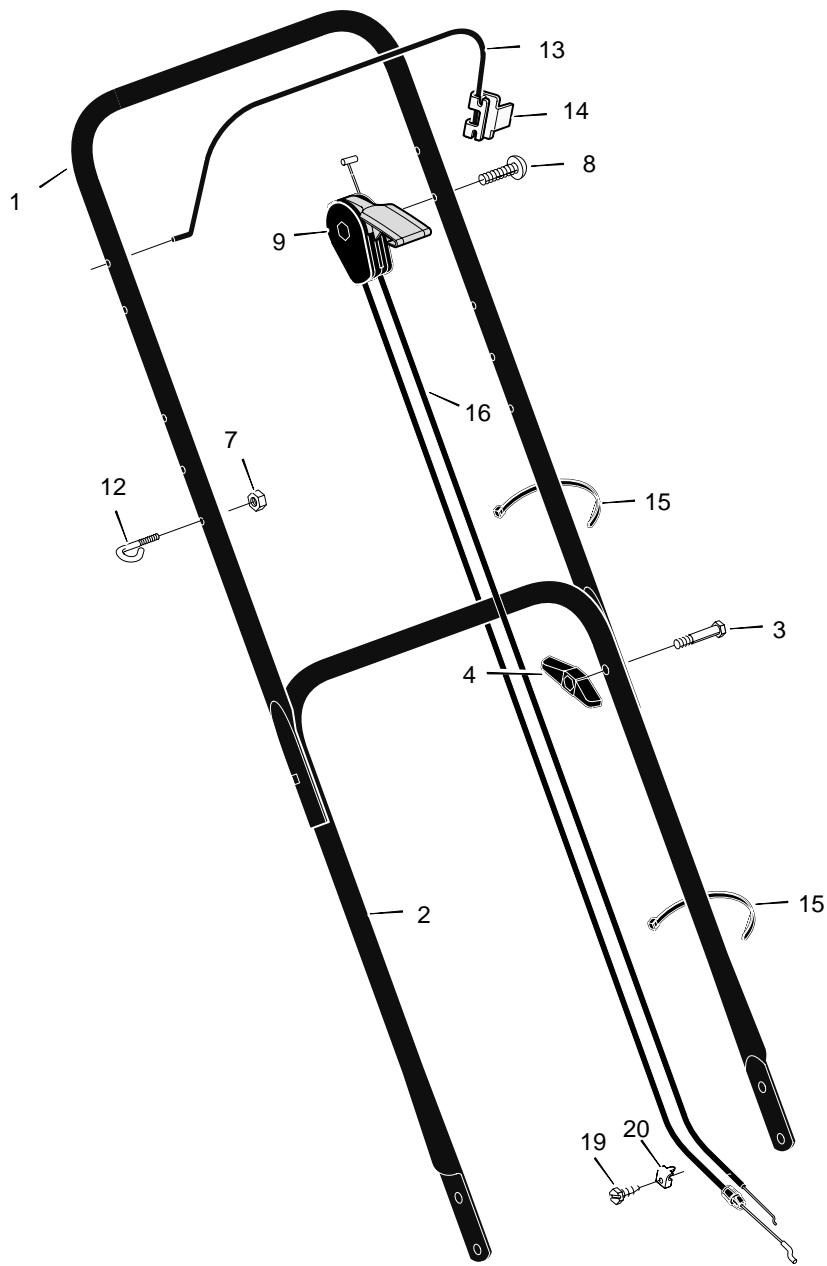

MODEL 20405x51A

REPAIR PARTS

1	Housing	776005	12	Hub Cap - Optional	43615	23	Nut, Flange	15x79
2	Engine *	*	13	Nut, Flange	15x84	24	Rod, Pivot	215x17 Z
3	Stop, Rope (Recoil-Start)	42189	14	Washer, Belleville	17x137	25	Door, Rear	671915
4	Adjuster, Left Height	671975	15	Washer	17x124	26	Spring	166x44
5	Push On Cap	28x42	16	Bolt	17x142	27	Guard, Rear	671990
6	Bracket, Left Handle	671943	17	Blade	671921E701	28	Wheel	43618
7	Adjuster, Left Front Height	671973	18	Adapter, Blade	71056	29	Bracket, Right Handle	671944
8	Nut, Flange	15x68	19	Adjuster, Right Front Height	671972	30	Adjuster, Right Height	671974
9	Nut, Hex	15x102	20	Bolt, Engine	25x6	31	Screw	26x259
10	Washer	17x38	21	Support, Engine	671989	--	Instruction Book	F-97450
11	Screw	4x21	22	Washer	17x146			

MODEL 20405x51A

REPAIR PARTS

1	Handle, Upper (Gray)	671918E701	9	Throttle Control	672142	19	Screw	26x268
2	Handle, Lower (Gray)	671917E701	12	Guide, Rope	43956	20	Clamp	42294
3	Bolt	2x77	13	Engine Stop Lever	671924E700	21	Frame, Top	71592
4	Knob, Plastic	71294	14	Bracket, Stop Lever	43628 BC	22	Frame Assembly	672068
7	Locknut	15x116	15	Fastener, Cable	71372	23	Bag, Cloth	672069
8	Screw	3x144	16	Engine Stop Cable	672127			