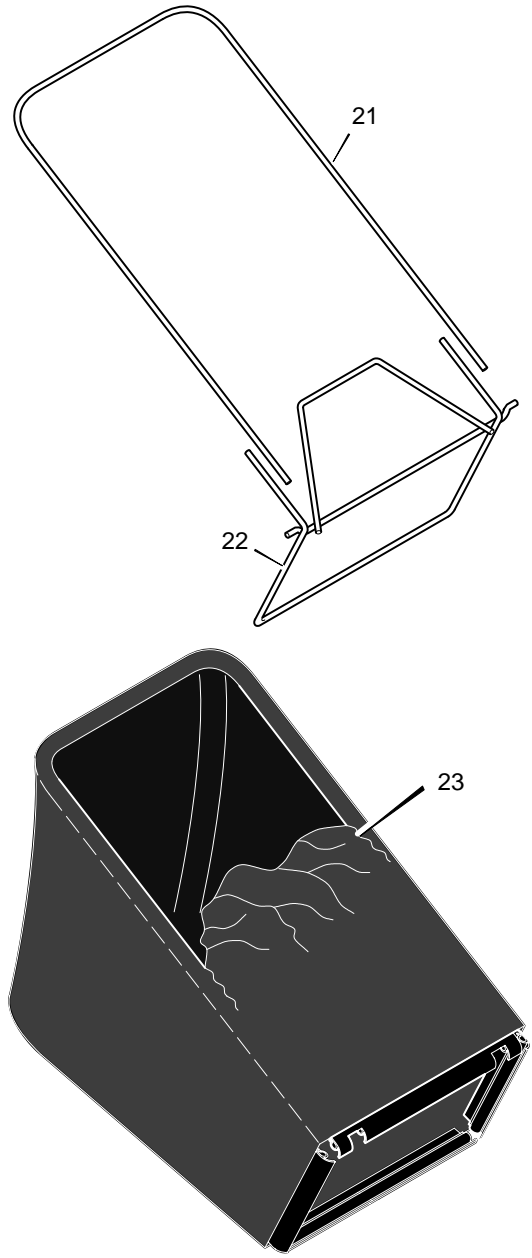

MODEL 20405x51A

REPAIR PARTS

1	Housing	776005	12	Hub Cap - Optional	43615	23	Nut, Flange	15x79
2	Engine *	*	13	Nut, Flange	15x84	24	Rod, Pivot	215x17 Z
3	Stop, Rope (Recoil-Start)	42189	14	Washer, Belleville	17x137	25	Door, Rear	671915
4	Adjuster, Left Height	671975	15	Washer	17x124	26	Spring	166x44
5	Push On Cap	28x42	16	Bolt	17x142	27	Guard, Rear	671990
6	Bracket, Left Handle	671943	17	Blade	671921E701	28	Wheel	43618
7	Adjuster, Left Front Height	671973	18	Adapter, Blade	71056	29	Bracket, Right Handle	671944
8	Nut, Flange	15x68	19	Adjuster, Right Front Height	671972	30	Adjuster, Right Height	671974
9	Nut, Hex	15x102	20	Bolt, Engine	25x6	31	Screw	26x259
10	Washer	17x38	21	Support, Engine	671989	--	Instruction Book	F-97450
11	Screw	4x21	22	Washer	17x146			

MODEL 20405x51A

REPAIR PARTS

1	Handle, Upper (Gray)	671918E701	9	Throttle Control	672142	19	Screw	26x268
2	Handle, Lower (Gray)	671917E701	12	Guide, Rope	43956	20	Clamp	42294
3	Bolt	2x77	13	Engine Stop Lever	671924E700	21	Frame, Top	71592
4	Knob, Plastic	71294	14	Bracket, Stop Lever	43628 BC	22	Frame Assembly	672068
7	Locknut	15x116	15	Fastener, Cable	71372	23	Bag, Cloth	672069
8	Screw	3x144	16	Engine Stop Cable	672127			