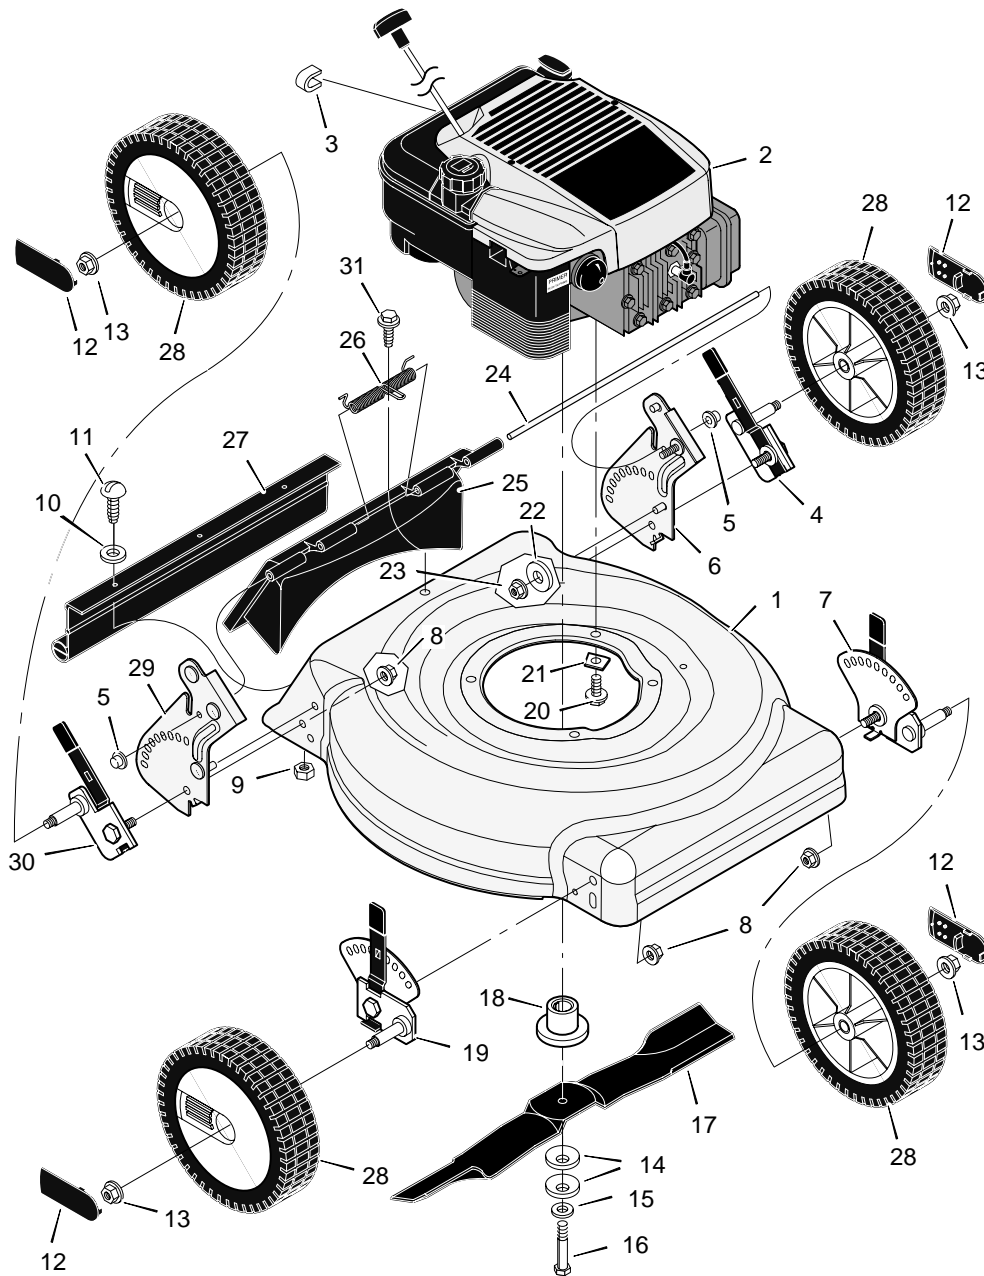

MODEL 20405x51A

REPAIR PARTS

1	Housing	776005	12	Hub Cap - Optional	43615	23	Nut, Flange	15x79
2	Engine *	*	13	Nut, Flange	15x84	24	Rod, Pivot	215x17 Z
3	Stop, Rope (Recoil-Start)	42189	14	Washer, Belleville	17x137	25	Door, Rear	671915
4	Adjuster, Left Height	671975	15	Washer	17x124	26	Spring	166x44
5	Push On Cap	28x42	16	Bolt	17x142	27	Guard, Rear	671990
6	Bracket, Left Handle	671943	17	Blade	671921E701	28	Wheel	43618
7	Adjuster, Left Front Height	671973	18	Adapter, Blade	71056	29	Bracket, Right Handle	671944
8	Nut, Flange	15x68	19	Adjuster, Right Front Height	671972	30	Adjuster, Right Height	671974
9	Nut, Hex	15x102	20	Bolt, Engine	25x6	31	Screw	26x259
10	Washer	17x38	21	Support, Engine	671989	--	Instruction Book	F-97450
11	Screw	4x21	22	Washer	17x146			

MODEL 20405x51A

REPAIR PARTS

1	Handle, Upper (Gray)	671918E701	9	Throttle Control	672142	19	Screw	26x268
2	Handle, Lower (Gray)	671917E701	12	Guide, Rope	43956	20	Clamp	42294
3	Bolt	2x77	13	Engine Stop Lever	671924E700	21	Frame, Top	71592
4	Knob, Plastic	71294	14	Bracket, Stop Lever	43628 BC	22	Frame Assembly	672068
7	Locknut	15x116	15	Fastener, Cable	71372	23	Bag, Cloth	672069
8	Screw	3x144	16	Engine Stop Cable	672127			