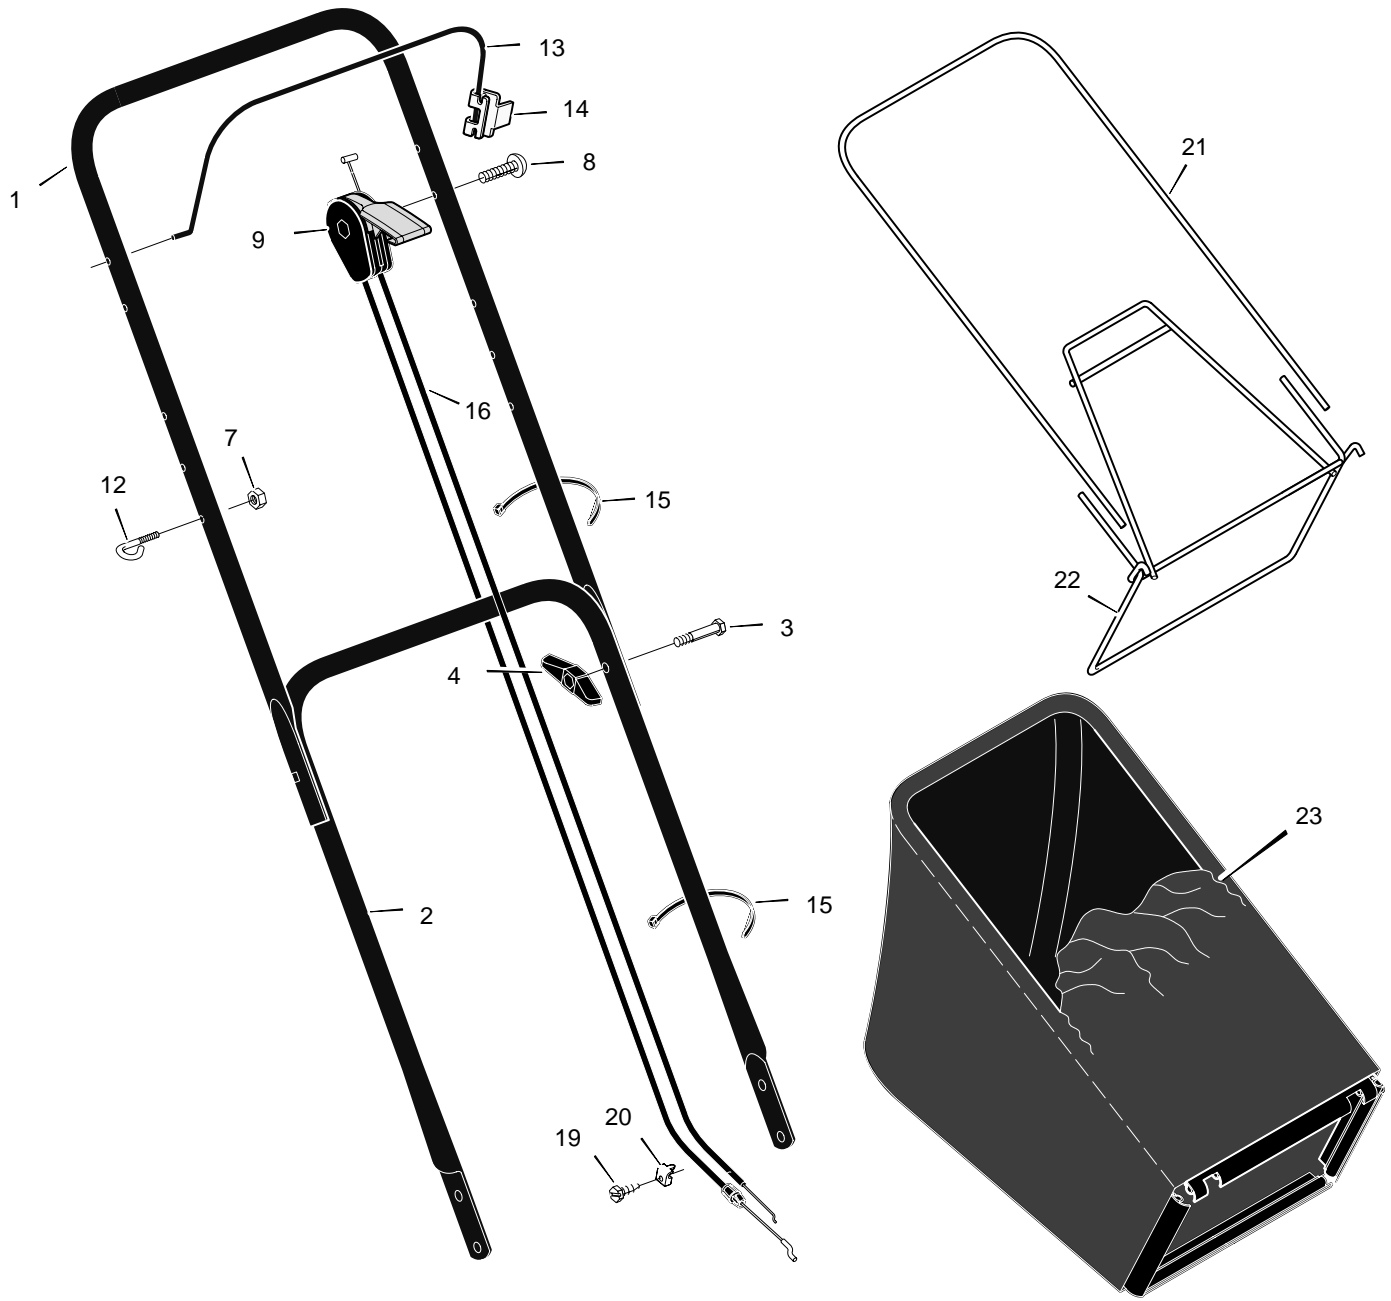

MODEL 20405x50D

REPAIR PARTS

1	Housing	776005	13	Nut, Flange	15x84	24	Rod, Pivot	215x17 Z
2	Engine *	*	14	Washer, Belleville	17x137	25	Door, Rear	672613
4	Adjuster, Left Rear Height	672605	15	Washer	17x124	26	Spring	166x44
5	Push On Cap	28x49	16	Bolt	1x153	27	Guard, Rear	671970
6	Bracket, Left Handle	672591	17	Blade	672763E701	28	Wheel	71132
7	Adjuster, Left Front Height	672601	18	Adapter, Blade	672503	29	Bracket, Right Handle	672590
8	Nut, Flange	15x68	19	Adjuster, Right Front Height	672600	30	Adjuster, Right Rear Height	672604
9	Nut, Hex	15x102	20	Bolt, Engine	25x6	31	Screw	26x259
10	Washer	17x38	22	Washer	17x146	32	Guard, Rear	671990
11	Screw	4x21	23	Nut, Flange	15x88	--	Instruction Book	F-99452
12	Hub Cap - Optional	672122						

MODEL 20405x50D

REPAIR PARTS

1	Handle, Upper (Gray)	672665E724	12	Guide, Rope	71530	21	Frame, Top	71592
2	Handle, Lower (Gray)	671917E724	13	Engine Stop Lever	671924E700	22	Frame Assembly	672614
3	Bolt	2x77	14	Bracket, Stop Lever	43628 BC	23	Bag, Cloth	672110
4	Knob, Plastic	71294	15	Fastener, Cable	71372			
7	Locknut	15x116	16	Engine Stop Cable	672127			
8	Screw	25x14	19	Screw	26x268			
9	Throttle Control	672142	20	Clamp	42294			