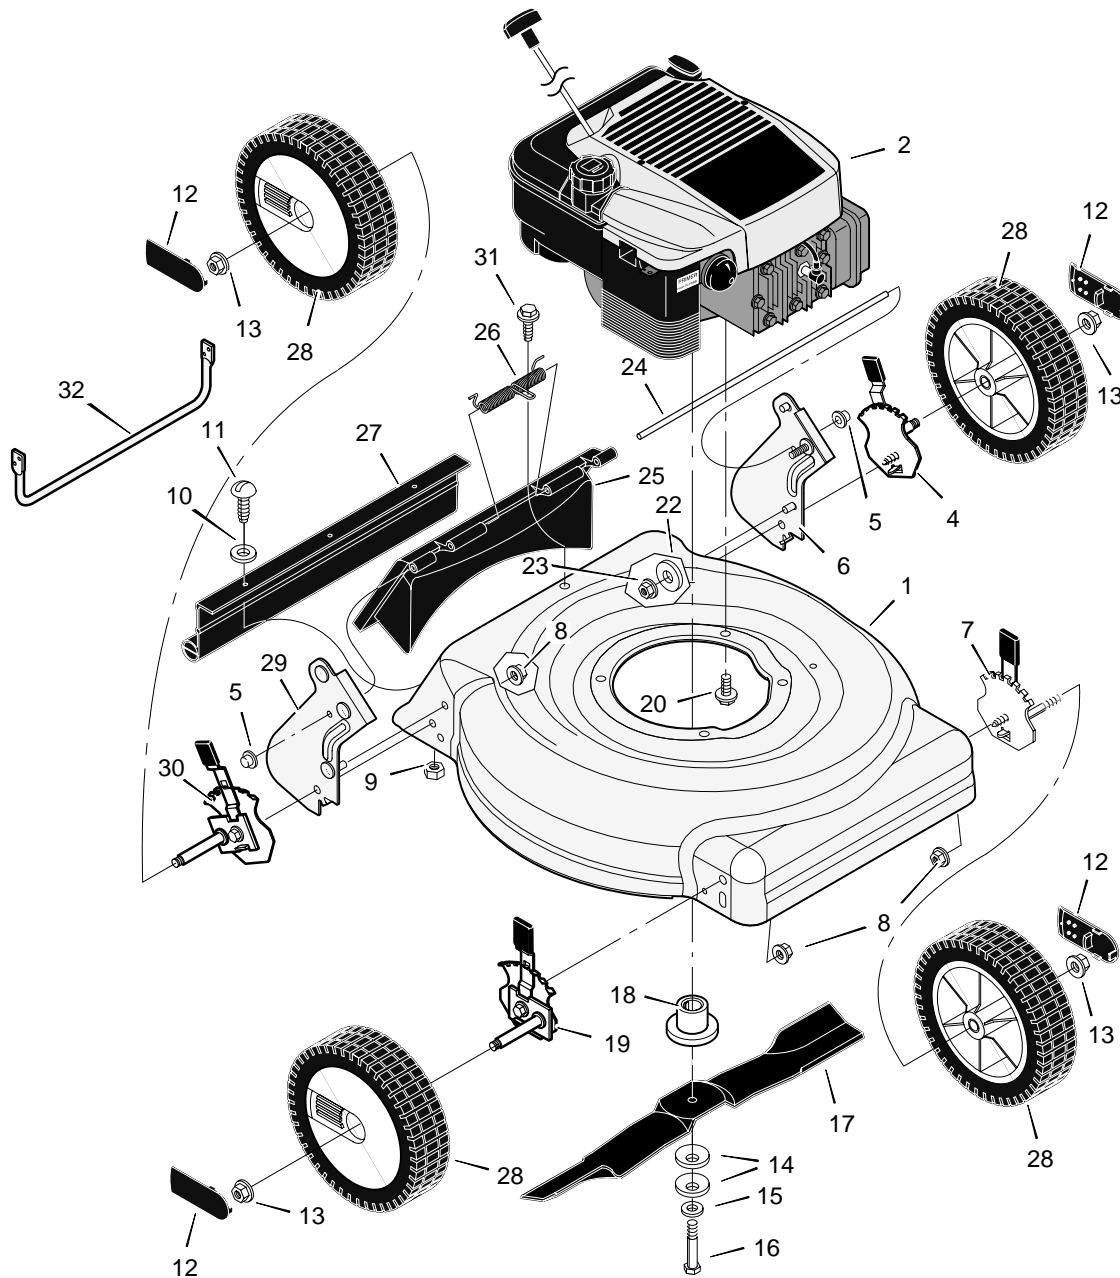

MODEL 20405x50D

REPAIR PARTS

1	Housing	776005	13	Nut, Flange	15x84	24	Rod, Pivot	215x17 Z
2	Engine *	*	14	Washer, Belleville	17x137	25	Door, Rear	672613
4	Adjuster, Left Rear Height	672605	15	Washer	17x124	26	Spring	166x44
5	Push On Cap	28x49	16	Bolt	1x153	27	Guard, Rear	671970
6	Bracket, Left Handle	672591	17	Blade	672763E701	28	Wheel	71132
7	Adjuster, Left Front Height	672601	18	Adapter, Blade	672503	29	Bracket, Right Handle	672590
8	Nut, Flange	15x68	19	Adjuster, Right Front Height	672600	30	Adjuster, Right Rear Height	672604
9	Nut, Hex	15x102	20	Bolt, Engine	25x6	31	Screw	26x259
10	Washer	17x38	22	Washer	17x146	32	Guard, Rear	671990
11	Screw	4x21	23	Nut, Flange	15x88	--	Instruction Book	F-99452
12	Hub Cap - Optional	672122						

MODEL 20405x50D

REPAIR PARTS

1	Handle, Upper (Gray)	672665E724	12	Guide, Rope	71530	21	Frame, Top	71592
2	Handle, Lower (Gray)	671917E724	13	Engine Stop Lever	671924E700	22	Frame Assembly	672614
3	Bolt	2x77	14	Bracket, Stop Lever	43628 BC	23	Bag, Cloth	672110
4	Knob, Plastic	71294	15	Fastener, Cable	71372			
7	Locknut	15x116	16	Engine Stop Cable	672127			
8	Screw	25x14	19	Screw	26x268			
9	Throttle Control	672142	20	Clamp	42294			