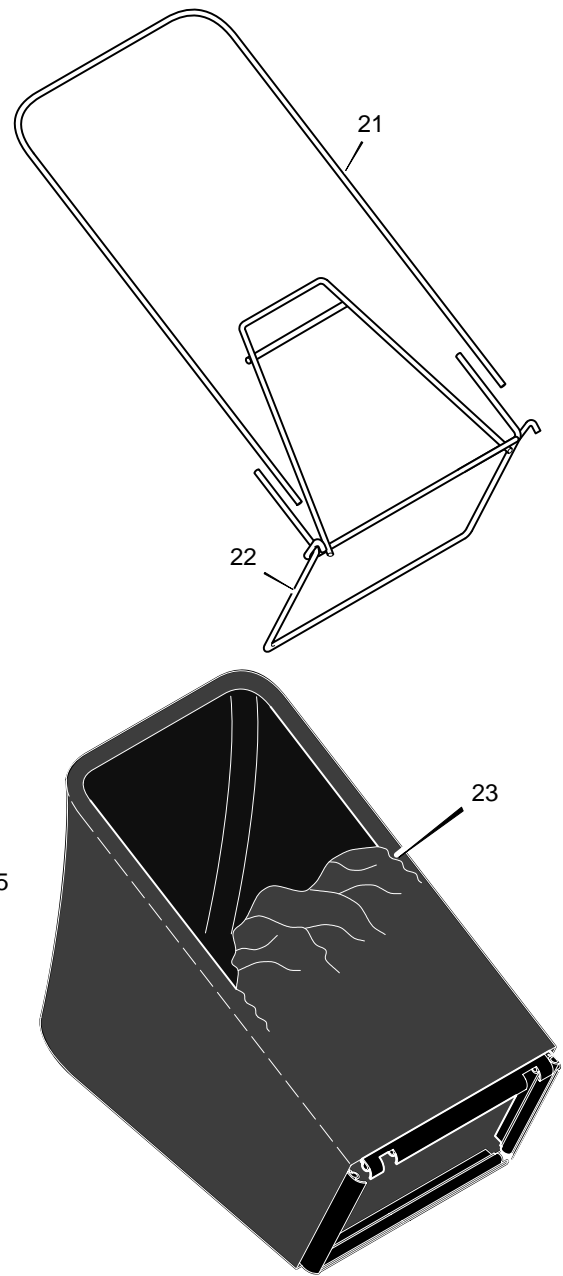

MODEL 20405x50C

REPAIR PARTS

1	Housing	776005	13	Nut, Flange	15x84	24	Rod, Pivot	215x17 Z
2	Engine *	*	14	Washer, Belleville	17x137	25	Door, Rear	672613
4	Adjuster, Left Rear Height	672605	15	Washer	17x124	26	Spring	166x44
5	Push On Cap	28x49	16	Bolt	1x153	27	Guard, Rear	671970
6	Bracket, Left Handle	672591	17	Blade	671921E701	28	Wheel	71132
7	Adjuster, Left Front Height	672601	18	Adapter, Blade	672503	29	Bracket, Right Handle	672590
8	Nut, Flange	15x68	19	Adjuster, Right Front Height	672600	30	Adjuster, Right Rear Height	672604
9	Nut, Hex	15x102	20	Bolt, Engine	25x6	31	Screw	26x259
10	Washer	17x38	22	Washer	17x146	32	Guard, Rear	671990
11	Screw	4x21	23	Nut, Flange	15x88	--	Instruction Book	F-98536
12	Hub Cap - Optional	672122						

MODEL 20405x50C

REPAIR PARTS

1	Handle, Upper (Gray)	671918E724	9	Throttle Control	672142	19	Screw	26x268
2	Handle, Lower (Gray)	671917E724	12	Guide, Rope	71530	20	Clamp	42294
3	Bolt	2x77	13	Engine Stop Lever	671924E700	21	Frame, Top	71592
4	Knob, Plastic	71294	14	Bracket, Stop Lever	43628 BC	22	Frame Assembly	672614
7	Locknut	15x116	15	Fastener, Cable	71372	23	Bag, Cloth	672110
8	Screw	3x144	16	Engine Stop Cable	672127			