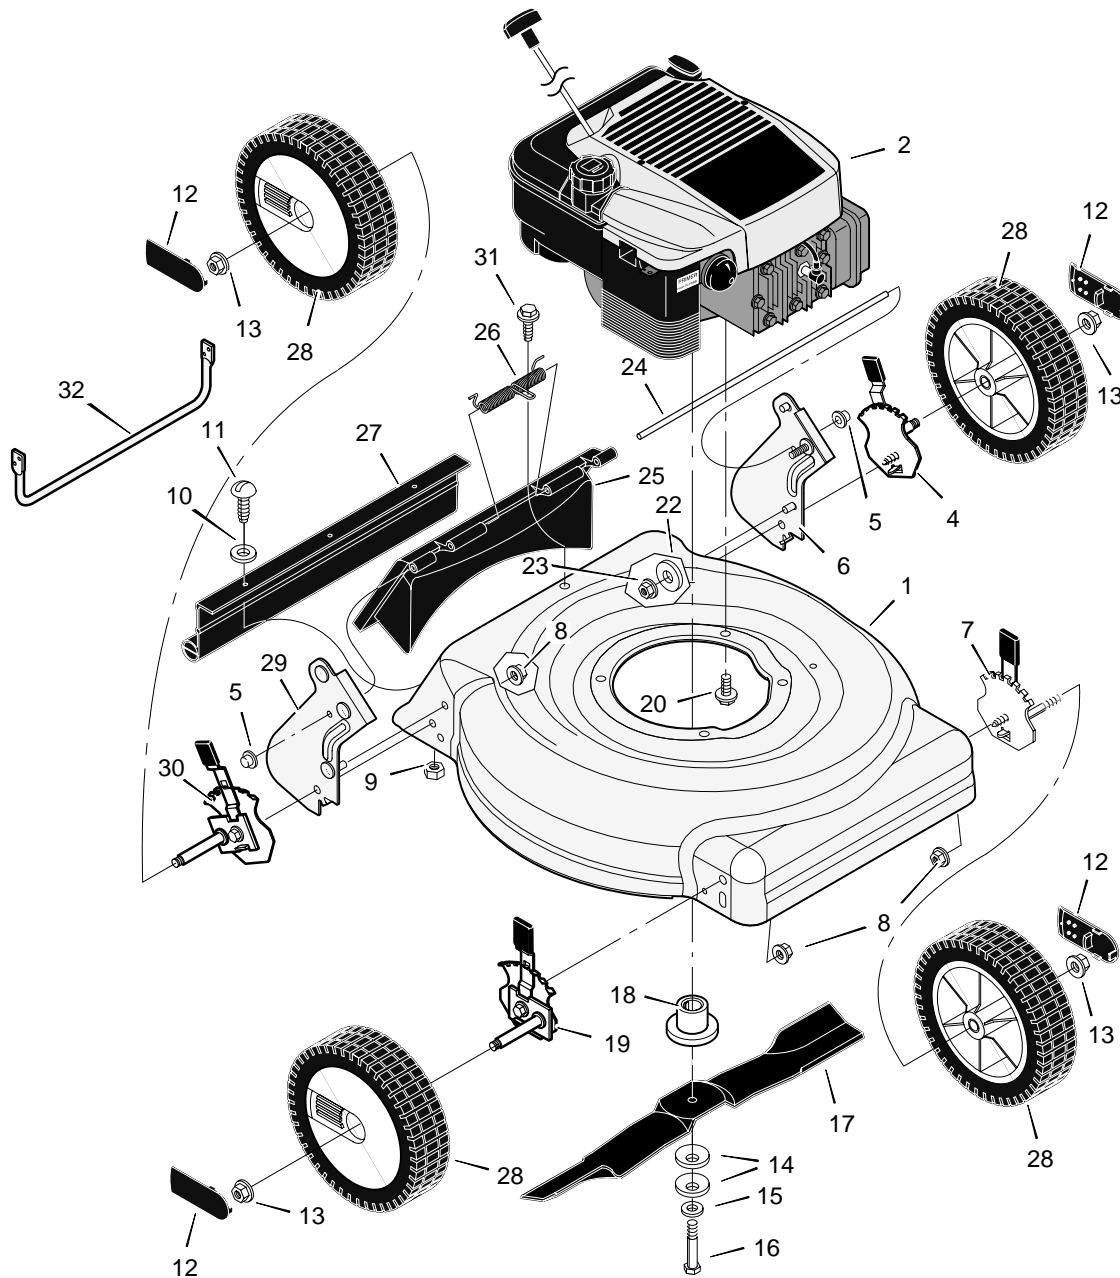

MODEL 20405x50C

REPAIR PARTS

1	Housing	776005	13	Nut, Flange	15x84	24	Rod, Pivot	215x17 Z
2	Engine *	*	14	Washer, Belleville	17x137	25	Door, Rear	672613
4	Adjuster, Left Rear Height	672605	15	Washer	17x124	26	Spring	166x44
5	Push On Cap	28x49	16	Bolt	1x153	27	Guard, Rear	671970
6	Bracket, Left Handle	672591	17	Blade	671921E701	28	Wheel	71132
7	Adjuster, Left Front Height	672601	18	Adapter, Blade	672503	29	Bracket, Right Handle	672590
8	Nut, Flange	15x68	19	Adjuster, Right Front Height	672600	30	Adjuster, Right Rear Height	672604
9	Nut, Hex	15x102	20	Bolt, Engine	25x6	31	Screw	26x259
10	Washer	17x38	22	Washer	17x146	32	Guard, Rear	671990
11	Screw	4x21	23	Nut, Flange	15x88	--	Instruction Book	F-98536
12	Hub Cap - Optional	672122						

MODEL 20405x50C

REPAIR PARTS

1	Handle, Upper (Gray)	671918E724	9	Throttle Control	672142	19	Screw	26x268
2	Handle, Lower (Gray)	671917E724	12	Guide, Rope	71530	20	Clamp	42294
3	Bolt	2x77	13	Engine Stop Lever	671924E700	21	Frame, Top	71592
4	Knob, Plastic	71294	14	Bracket, Stop Lever	43628 BC	22	Frame Assembly	672614
7	Locknut	15x116	15	Fastener, Cable	71372	23	Bag, Cloth	672110
8	Screw	3x144	16	Engine Stop Cable	672127			