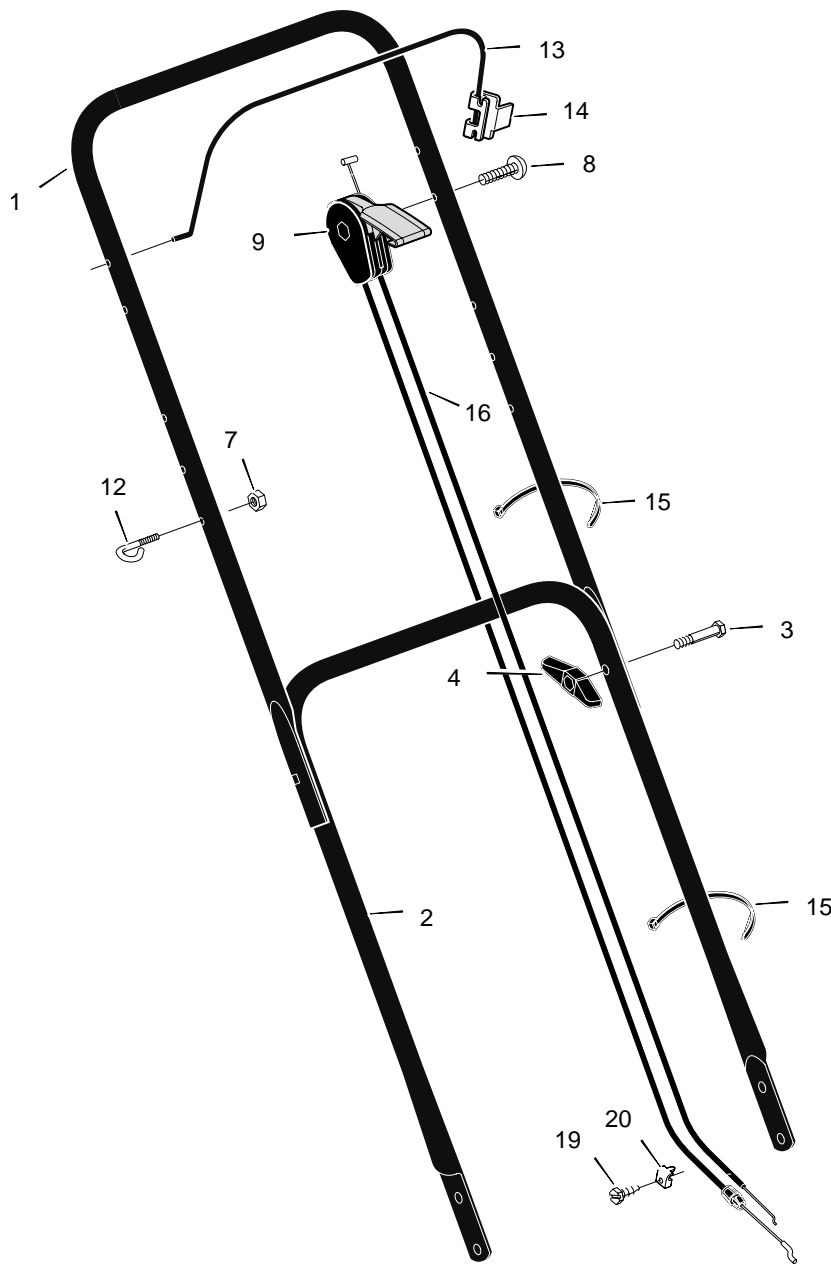

MODEL 20405x50C

REPAIR PARTS

1	Housing	776005	13	Nut, Flange	15x84	24	Rod, Pivot	215x17 Z
2	Engine *	*	14	Washer, Belleville	17x137	25	Door, Rear	672613
4	Adjuster, Left Rear Height	672605	15	Washer	17x124	26	Spring	166x44
5	Push On Cap	28x49	16	Bolt	1x153	27	Guard, Rear	671970
6	Bracket, Left Handle	672591	17	Blade	671921E701	28	Wheel	71132
7	Adjuster, Left Front Height	672601	18	Adapter, Blade	672503	29	Bracket, Right Handle	672590
8	Nut, Flange	15x68	19	Adjuster, Right Front Height	672600	30	Adjuster, Right Rear Height	672604
9	Nut, Hex	15x102	20	Bolt, Engine	25x6	31	Screw	26x259
10	Washer	17x38	22	Washer	17x146	32	Guard, Rear	671990
11	Screw	4x21	23	Nut, Flange	15x88	--	Instruction Book	F-98536
12	Hub Cap - Optional	672122						

MODEL 20405x50C

REPAIR PARTS

1	Handle, Upper (Gray)	671918E724	9	Throttle Control	672142	19	Screw	26x268
2	Handle, Lower (Gray)	671917E724	12	Guide, Rope	71530	20	Clamp	42294
3	Bolt	2x77	13	Engine Stop Lever	671924E700	21	Frame, Top	71592
4	Knob, Plastic	71294	14	Bracket, Stop Lever	43628 BC	22	Frame Assembly	672614
7	Locknut	15x116	15	Fastener, Cable	71372	23	Bag, Cloth	672110
8	Screw	3x144	16	Engine Stop Cable	672127			