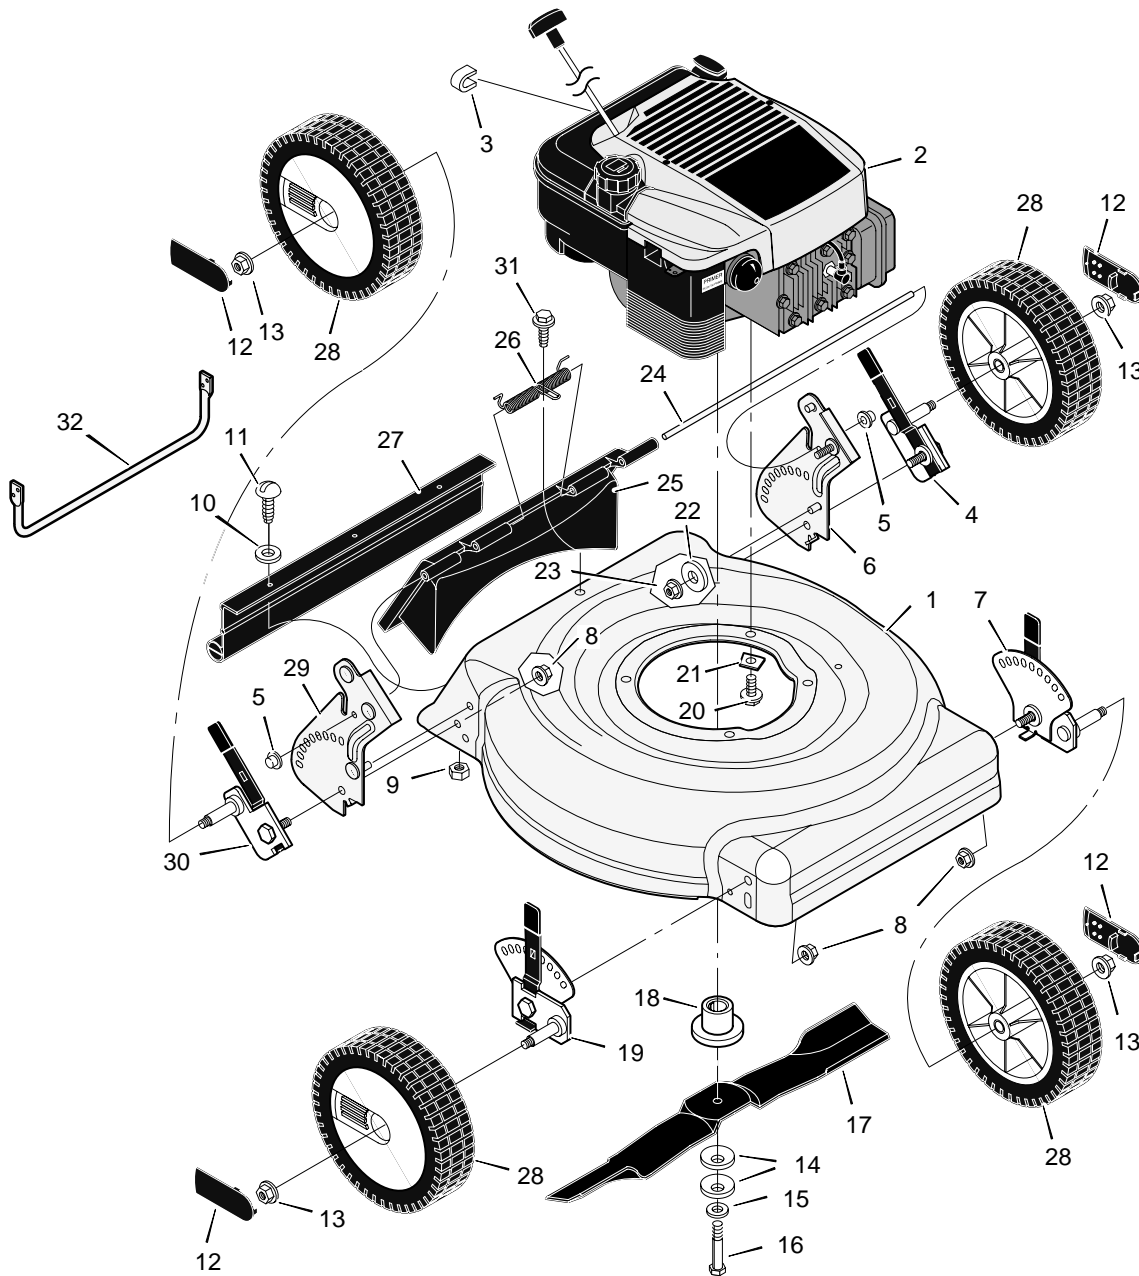

MODEL 20405x50B

REPAIR PARTS

1	Housing	776005	12	Hub Cap - Optional	672122	23	Nut, Flange	15x79
2	Engine *	*	13	Nut, Flange	15x84	24	Rod, Pivot	215x17 Z
3	Stop, Rope (Recoil-Start)	42189	14	Washer, Belleville	17x137	25	Door, Rear	672613
4	Adjuster, Left Height	671975	15	Washer	17x124	26	Spring	166x44
5	Push On Cap	28x49	16	Bolt	1x153	27	Deflector, Rear	671970
6	Bracket, Left Handle	671943	17	Blade	671921E701	28	Wheel	71132
7	Adjuster, Left Front Height	671973	18	Adapter, Blade	672503	29	Bracket, Right Handle	671944
8	Nut, Flange	15x68	19	Adjuster, Right Front Height	671972	30	Adjuster, Right Height	671974
9	Nut, Hex	15x102	20	Bolt, Engine	25x6	31	Screw	26x259
10	Washer	17x38	21	Support, Engine	671989	32	Guard, Rear	776036
11	Screw	4x21	22	Washer	17x146	--	Instruction Book	F-98414

MODEL 20405x50B

REPAIR PARTS

1	Handle, Upper (Gray)	671918E724	9	Throttle Control	672142	19	Screw	26x268
2	Handle, Lower (Gray)	671917E724	12	Guide, Rope	71530	20	Clamp	42294
3	Bolt	2x77	13	Engine Stop Lever	671924E700	21	Frame, Top	71592
4	Knob, Plastic	71294	14	Bracket, Stop Lever	43628 BC	22	Frame Assembly	672068
7	Locknut	15x116	15	Fastener, Cable	71372	23	Bag, Cloth	672110
8	Screw	3x144	16	Engine Stop Cable	672127			