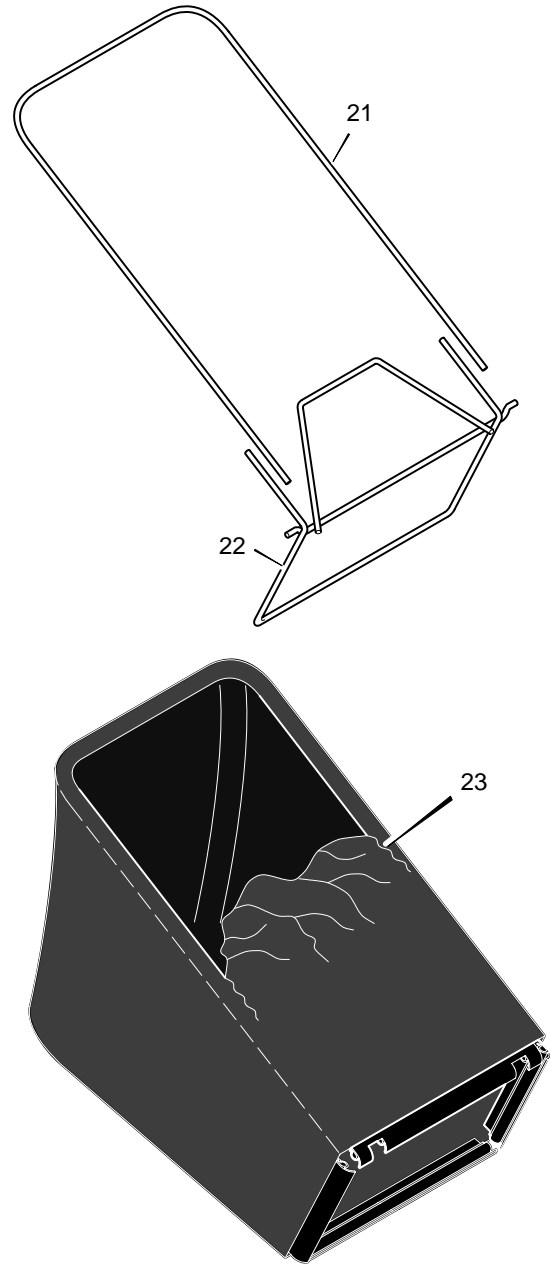

MODEL 20405x50B

REPAIR PARTS

1	Housing	776005	12	Hub Cap - Optional	672122	23	Nut, Flange	15x79
2	Engine *	*	13	Nut, Flange	15x84	24	Rod, Pivot	215x17 Z
3	Stop, Rope (Recoil-Start)	42189	14	Washer, Belleville	17x137	25	Door, Rear	672613
4	Adjuster, Left Height	671975	15	Washer	17x124	26	Spring	166x44
5	Push On Cap	28x49	16	Bolt	1x153	27	Deflector, Rear	671970
6	Bracket, Left Handle	671943	17	Blade	671921E701	28	Wheel	71132
7	Adjuster, Left Front Height	671973	18	Adapter, Blade	672503	29	Bracket, Right Handle	671944
8	Nut, Flange	15x68	19	Adjuster, Right Front Height	671972	30	Adjuster, Right Height	671974
9	Nut, Hex	15x102	20	Bolt, Engine	25x6	31	Screw	26x259
10	Washer	17x38	21	Support, Engine	671989	32	Guard, Rear	776036
11	Screw	4x21	22	Washer	17x146	--	Instruction Book	F-98414

MODEL 20405x50B

REPAIR PARTS

1	Handle, Upper (Gray)	671918E724	9	Throttle Control	672142	19	Screw	26x268
2	Handle, Lower (Gray)	671917E724	12	Guide, Rope	71530	20	Clamp	42294
3	Bolt	2x77	13	Engine Stop Lever	671924E700	21	Frame, Top	71592
4	Knob, Plastic	71294	14	Bracket, Stop Lever	43628 BC	22	Frame Assembly	672068
7	Locknut	15x116	15	Fastener, Cable	71372	23	Bag, Cloth	672110
8	Screw	3x144	16	Engine Stop Cable	672127			