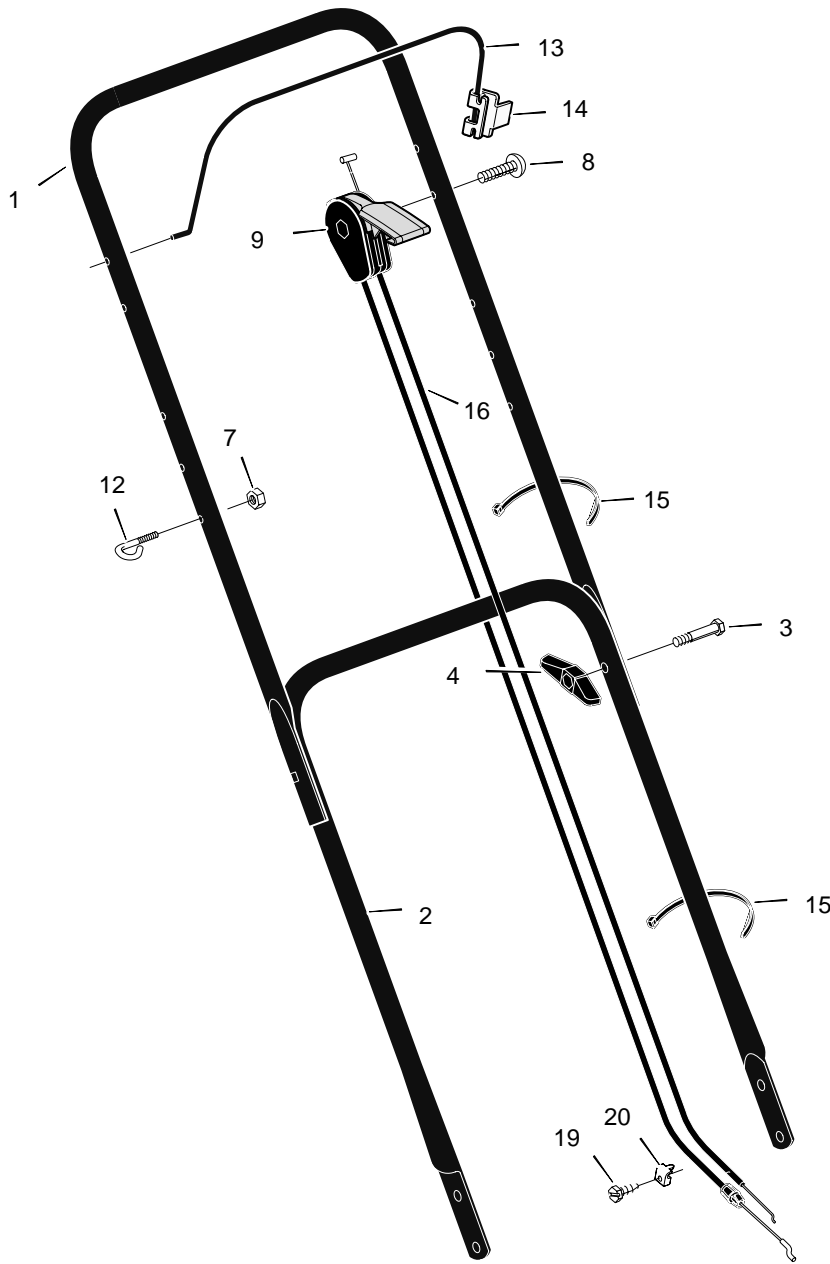

MODEL 20405x50B

REPAIR PARTS

1	Housing	776005	12	Hub Cap - Optional	672122	23	Nut, Flange	15x79
2	Engine *	*	13	Nut, Flange	15x84	24	Rod, Pivot	215x17 Z
3	Stop, Rope (Recoil-Start)	42189	14	Washer, Belleville	17x137	25	Door, Rear	672613
4	Adjuster, Left Height	671975	15	Washer	17x124	26	Spring	166x44
5	Push On Cap	28x49	16	Bolt	1x153	27	Deflector, Rear	671970
6	Bracket, Left Handle	671943	17	Blade	671921E701	28	Wheel	71132
7	Adjuster, Left Front Height	671973	18	Adapter, Blade	672503	29	Bracket, Right Handle	671944
8	Nut, Flange	15x68	19	Adjuster, Right Front Height	671972	30	Adjuster, Right Height	671974
9	Nut, Hex	15x102	20	Bolt, Engine	25x6	31	Screw	26x259
10	Washer	17x38	21	Support, Engine	671989	32	Guard, Rear	776036
11	Screw	4x21	22	Washer	17x146	--	Instruction Book	F-98414

MODEL 20405x50B

REPAIR PARTS

1	Handle, Upper (Gray)	671918E724	9	Throttle Control	672142	19	Screw	26x268
2	Handle, Lower (Gray)	671917E724	12	Guide, Rope	71530	20	Clamp	42294
3	Bolt	2x77	13	Engine Stop Lever	671924E700	21	Frame, Top	71592
4	Knob, Plastic	71294	14	Bracket, Stop Lever	43628 BC	22	Frame Assembly	672068
7	Locknut	15x116	15	Fastener, Cable	71372	23	Bag, Cloth	672110
8	Screw	3x144	16	Engine Stop Cable	672127			