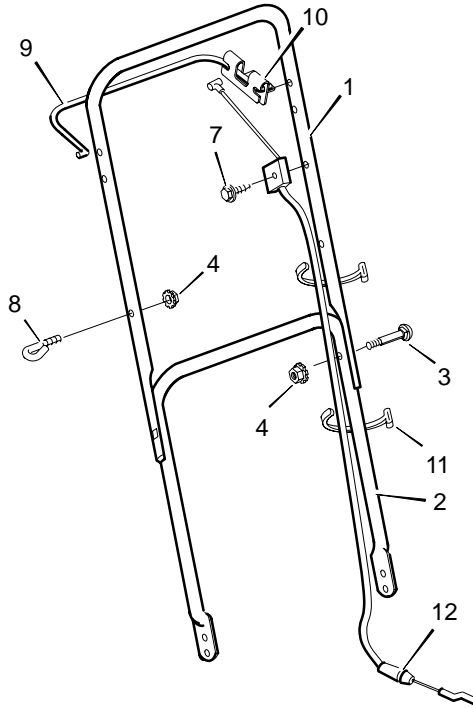

MODEL 20221x66A

MODEL 20221x66A

KEY NO.	DESCRIPTION	20" PART NO.
1	Engine *	_____
2	Housing, For Non-Folding Handle	70120A
3	Bolt, Axle	9x10
4	Wheel and Tire #	_____
5	Washer	10851 Z
6	Locknut, Flange	15x68
7	Bolt, Engine	25x6
8	Blade	42785E701
9	Washer, Belleville	17x137
10	Washer	17x124
11	Bolt, Hex	1x142
12	Adapter, Blade	71056
13	Deflector, Chute	42919
14	Push-On Cap	28x42
15	Spring	166x5
16	Pin, Pivot	215x11 Z
17	Extension, Rear	71746E701
18	Deflector, Rear	71797
20	Pin	71800 Z
21	Screw	26x274
24	Bolt, Hex	1x85
25	Washer	18x31
26	Locknut, Flange	15x68
28	Hub Cap – Optional	20107

* Parts are available from an Authorized Service Center. See “Engines, Gasoline” or “Gasoline Engines” in the yellow pages of the telephone directory.

See the “Wheel And Tire Parts List” page.

MODEL 20221x66A

KEY NO.	DESCRIPTION	PART NO.
1	Handle, Upper – Straight	43838E701
2	Handle, Lower	71151E701
3	Screw	3x136
4	Locknut	15x116
7	Screw	26x220
8	Guide, Rope	43956
9	Engine Stop Lever – Straight	43786E700
10	Bracket, Stop Lever	43628 BC
11	Fastener, Cable	71372
12	Engine Stop Cable	43824

MODEL 20221x66A

LOOK AT THE ILLUSTRATIONS. SELECT THE WHEEL AND TIRE YOU WANT AND ORDER FROM THE FOLLOWING CHART.

WHEEL SIZE & TYPE	A	B	C	D	E	F	G	H
6-inch Plastic, White	---	---	42174	---	---	---	---	---
7-inch Plastic, White	---	71148	20270	42172	---	---	---	---
7-inch Plastic, Gray	---	71596	71597	---	---	---	---	---
8-inch Plastic, White	20104	---	20271	42173	20105	43618	---	---
8-inch Plastic, Gray	71598	---	---	71599	71600	71132	---	---
8-inch Metal, White	43273	---	43414	---	43274	---	---	---
8-inch Ball Bearings, White	---	---	---	---	---	43724	---	---
8-inch Ball Bearings, Gray	---	---	---	---	---	71134	---	---
14-inch Spoke	---	---	---	---	---	---	42666	---
16-inch Spoke	---	---	---	---	---	---	70106	70119