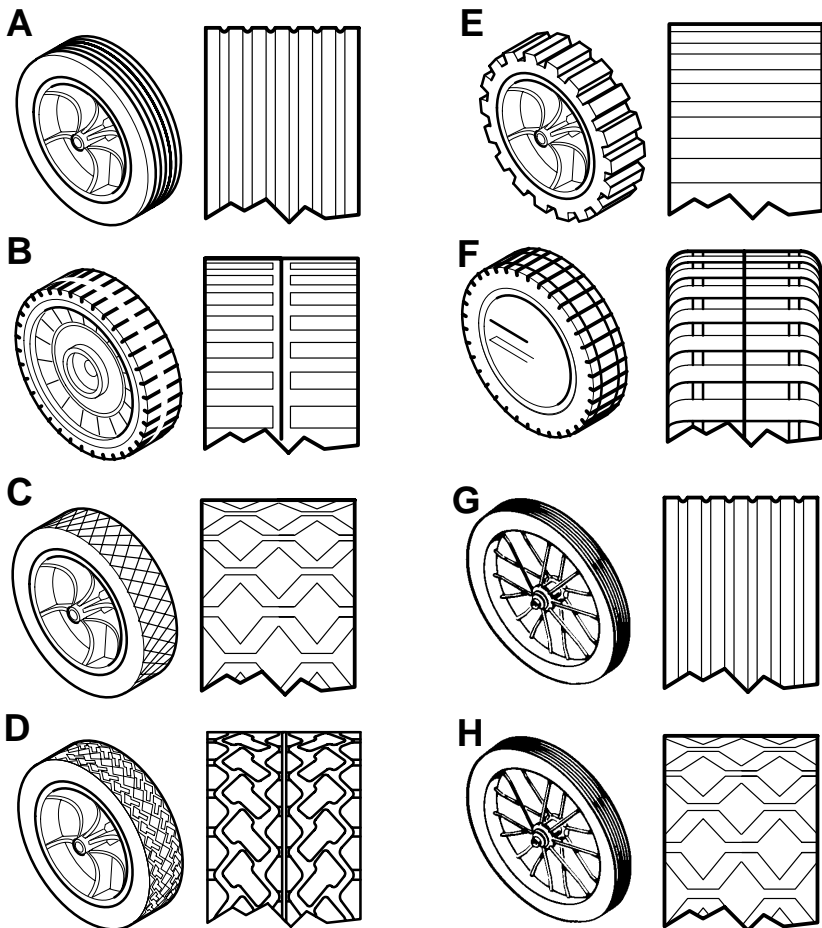

MODEL 20221x66A

MODEL 20221x66A

KEY NO.	DESCRIPTION	20" PART NO.
1	Engine *	_____
2	Housing, For Non-Folding Handle	70120A
3	Bolt, Axle	9x10
4	Wheel and Tire #	_____
5	Washer	10851 Z
6	Locknut, Flange	15x68
7	Bolt, Engine	25x6
8	Blade	42785E701
9	Washer, Belleville	17x137
10	Washer	17x124
11	Bolt, Hex	1x142
12	Adapter, Blade	71056
13	Deflector, Chute	42919
14	Push-On Cap	28x42
15	Spring	166x5
16	Pin, Pivot	215x11 Z
17	Extension, Rear	71746E701
18	Deflector, Rear	71797
20	Pin	71800 Z
21	Screw	26x274
24	Bolt, Hex	1x85
25	Washer	18x31
26	Locknut, Flange	15x68
28	Hub Cap – Optional	20107

* Parts are available from an Authorized Service Center. See “Engines, Gasoline” or “Gasoline Engines” in the yellow pages of the telephone directory.

See the “Wheel And Tire Parts List” page.

MODEL 20221x66A

KEY NO.	DESCRIPTION	PART NO.
1	Handle, Upper – Straight	43838E701
2	Handle, Lower	71151E701
3	Screw	3x136
4	Locknut	15x116
7	Screw	26x220
8	Guide, Rope	43956
9	Engine Stop Lever – Straight	43786E700
10	Bracket, Stop Lever	43628 BC
11	Fastener, Cable	71372
12	Engine Stop Cable	43824

MODEL 20221x66A

LOOK AT THE ILLUSTRATIONS. SELECT THE WHEEL AND TIRE YOU WANT AND ORDER FROM THE FOLLOWING CHART.

WHEEL SIZE & TYPE	A	B	C	D	E	F	G	H
6-inch Plastic, White	---	---	42174	---	---	---	---	---
7-inch Plastic, White	---	71148	20270	42172	---	---	---	---
7-inch Plastic, Gray	---	71596	71597	---	---	---	---	---
8-inch Plastic, White	20104	---	20271	42173	20105	43618	---	---
8-inch Plastic, Gray	71598	---	---	71599	71600	71132	---	---
8-inch Metal, White	43273	---	43414	---	43274	---	---	---
8-inch Ball Bearings, White	---	---	---	---	---	43724	---	---
8-inch Ball Bearings, Gray	---	---	---	---	---	71134	---	---
14-inch Spoke	---	---	---	---	---	---	42666	---
16-inch Spoke	---	---	---	---	---	---	70106	70119