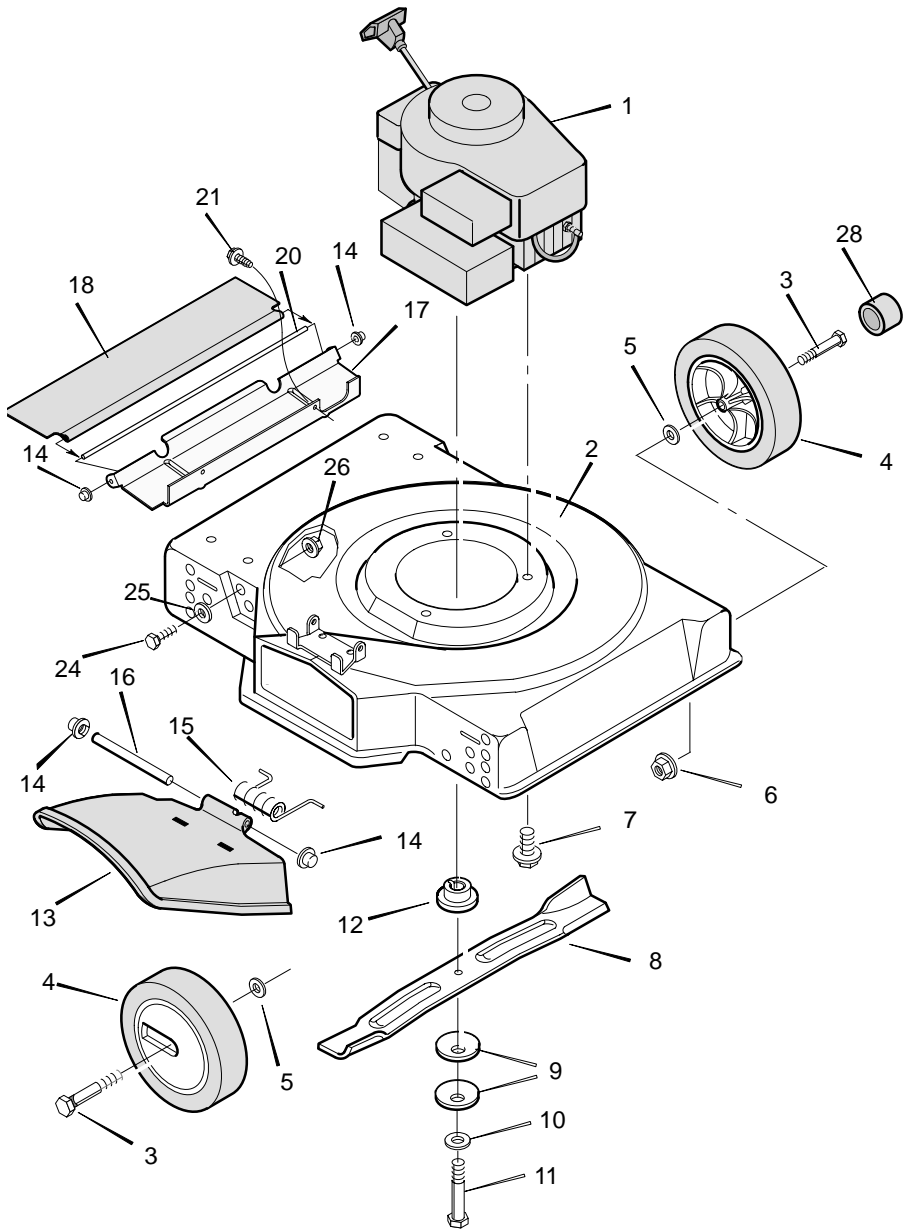

MODEL 20221x66A

MODEL 20221x66A

KEY NO.	DESCRIPTION	20" PART NO.
1	Engine *	_____
2	Housing, For Non-Folding Handle	70120A
3	Bolt, Axle	9x10
4	Wheel and Tire #	_____
5	Washer	10851 Z
6	Locknut, Flange	15x68
7	Bolt, Engine	25x6
8	Blade	42785E701
9	Washer, Belleville	17x137
10	Washer	17x124
11	Bolt, Hex	1x142
12	Adapter, Blade	71056
13	Deflector, Chute	42919
14	Push-On Cap	28x42
15	Spring	166x5
16	Pin, Pivot	215x11 Z
17	Extension, Rear	71746E701
18	Deflector, Rear	71797
20	Pin	71800 Z
21	Screw	26x274
24	Bolt, Hex	1x85
25	Washer	18x31
26	Locknut, Flange	15x68
28	Hub Cap – Optional	20107

* Parts are available from an Authorized Service Center. See “Engines, Gasoline” or “Gasoline Engines” in the yellow pages of the telephone directory.

See the “Wheel And Tire Parts List” page.

MODEL 20221x66A

KEY NO.	DESCRIPTION	PART NO.
1	Handle, Upper – Straight	43838E701
2	Handle, Lower	71151E701
3	Screw	3x136
4	Locknut	15x116
7	Screw	26x220
8	Guide, Rope	43956
9	Engine Stop Lever – Straight	43786E700
10	Bracket, Stop Lever	43628 BC
11	Fastener, Cable	71372
12	Engine Stop Cable	43824

MODEL 20221x66A

LOOK AT THE ILLUSTRATIONS. SELECT THE WHEEL AND TIRE YOU WANT AND ORDER FROM THE FOLLOWING CHART.

WHEEL SIZE & TYPE	A	B	C	D	E	F	G	H
6-inch Plastic, White	---	---	42174	---	---	---	---	---
7-inch Plastic, White	---	71148	20270	42172	---	---	---	---
7-inch Plastic, Gray	---	71596	71597	---	---	---	---	---
8-inch Plastic, White	20104	---	20271	42173	20105	43618	---	---
8-inch Plastic, Gray	71598	---	---	71599	71600	71132	---	---
8-inch Metal, White	43273	---	43414	---	43274	---	---	---
8-inch Ball Bearings, White	---	---	---	---	---	43724	---	---
8-inch Ball Bearings, Gray	---	---	---	---	---	71134	---	---
14-inch Spoke	---	---	---	---	---	---	42666	---
16-inch Spoke	---	---	---	---	---	---	70106	70119