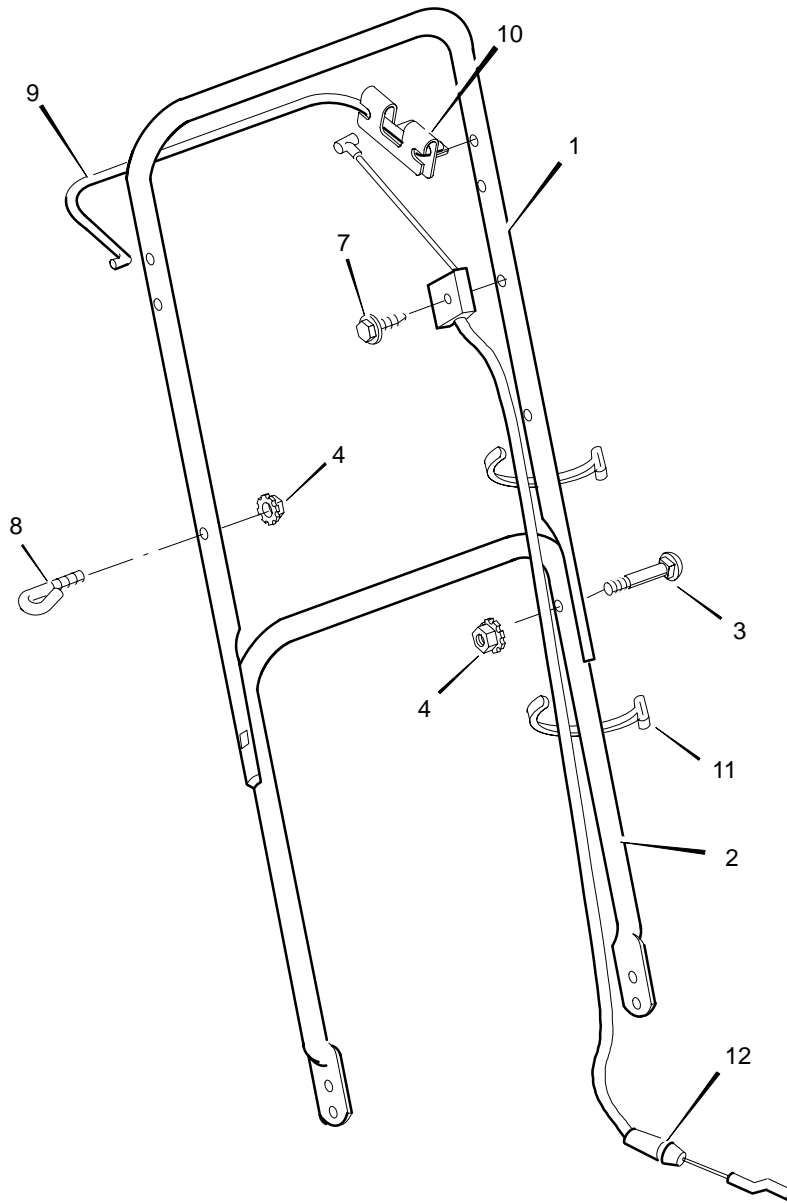

Key No.	Description	Part No.	Key No.	Description	Part No.	Key No.	Description	Part No.
1	Engine *	—	9	Washer, Belleville	17x137	17	Extension, Rear	71746E701
2	Housing	70120A	10	Washer	17x124	18	Deflector, Rear	71797
3	Bolt, Axle	9x10	11	Bolt, Hex	1x142	20	Pin	71800 Z
4	Wheel and Tire	20270	12	Adapter, Blade	71056	21	Screw	26x274
5	Washer	10851 Z	13	Deflector, Chute	42919	24	Bolt, Hex	1x85
6	Locknut, Flange	15x68	14	Push-On Cap	28x42	25	Washer	18x31
7	Bolt, Engine	25x6	15	Spring	166x5	26	Locknut, Flange	15x68
8	Blade	42785E701	16	Pin, Pivot	215x11 Z			

# MODEL 20221x51A

# REPAIR PARTS

Key No.	Description	Part No.	Key No.	Description	Part No.	Key No.	Description	Part No.
1	Handle, Upper	43838E701	7	Screw	26x220	10	Bracket, Stop Lever	43628 BC
2	Handle, Lower	71151E701	8	Guide, Rope	43956	11	Fastener, Cable	71372
3	Screw	3x136	9	Lever, Engine Stop	43786E700	12	Engine Stop Cable	671947
4	Locknut	15x116						