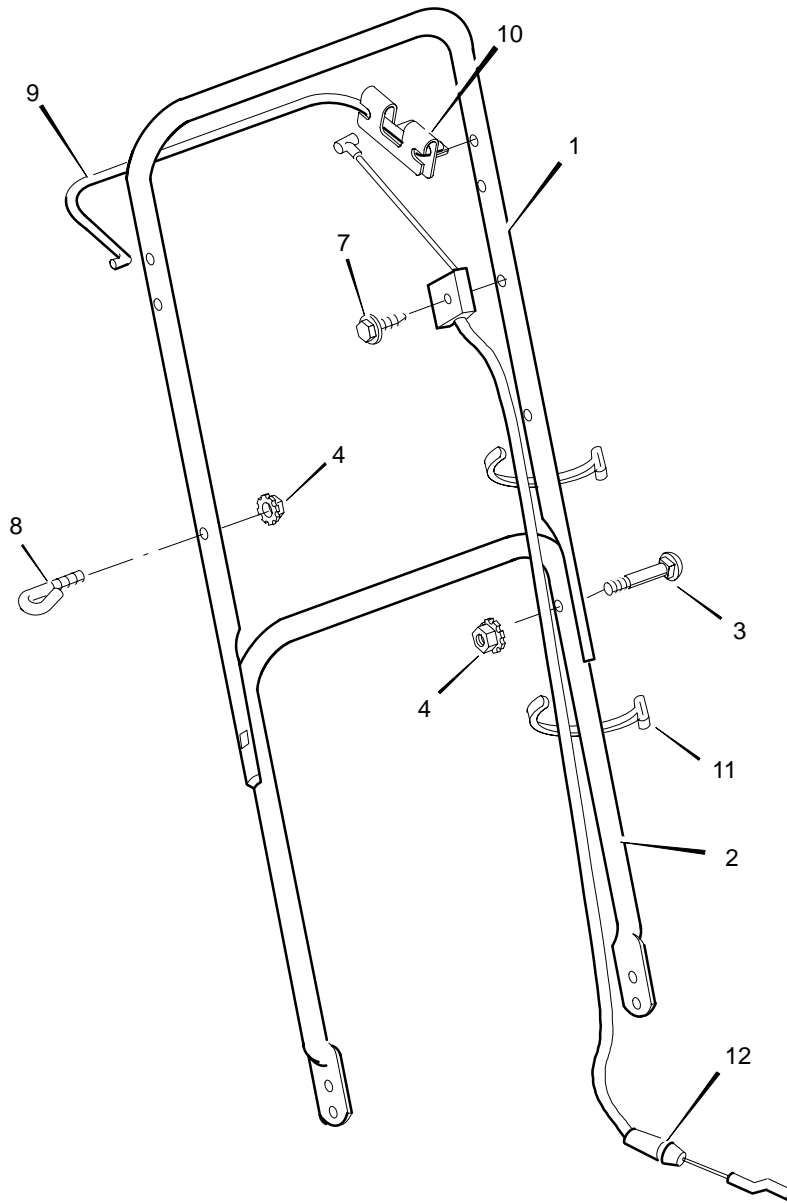

MODEL 20221x50B

REPAIR PARTS

1	Engine *	—	9	Washer, Belleville	17x137	17	Extension, Rear	71746E700
2	Housing	776049	10	Washer	17x124	18	Deflector, Rear	71797
3	Bolt, Axle	9x10	11	Bolt, Hex	1x153	20	Pin	71800 Z
4	Wheel and Tire	71597	12	Adapter, Blade	672503	21	Screw	26x274
5	Washer	10851 Z	13	Deflector, Chute	42919	24	Bolt, Hex	1x85
6	Locknut, Flange	15x68	14	Push-On Cap	28x42	25	Washer	18x31
7	Bolt, Engine	25x6	15	Spring	166x5	26	Locknut, Flange	15x68
8	Blade	42785E701	16	Pin, Pivot	215x11 Z			

MODEL 20221x50B

REPAIR PARTS

1	Handle, Upper	43838E701	7	Screw	26x220	10	Bracket, Stop Lever	43628 BC
2	Handle, Lower	71151E701	8	Guide, Rope	43956	11	Fastener, Cable	71372
3	Screw	3x136	9	Lever, Engine Stop	43786E700	12	Engine Stop Cable	671947
4	Locknut	15x116						