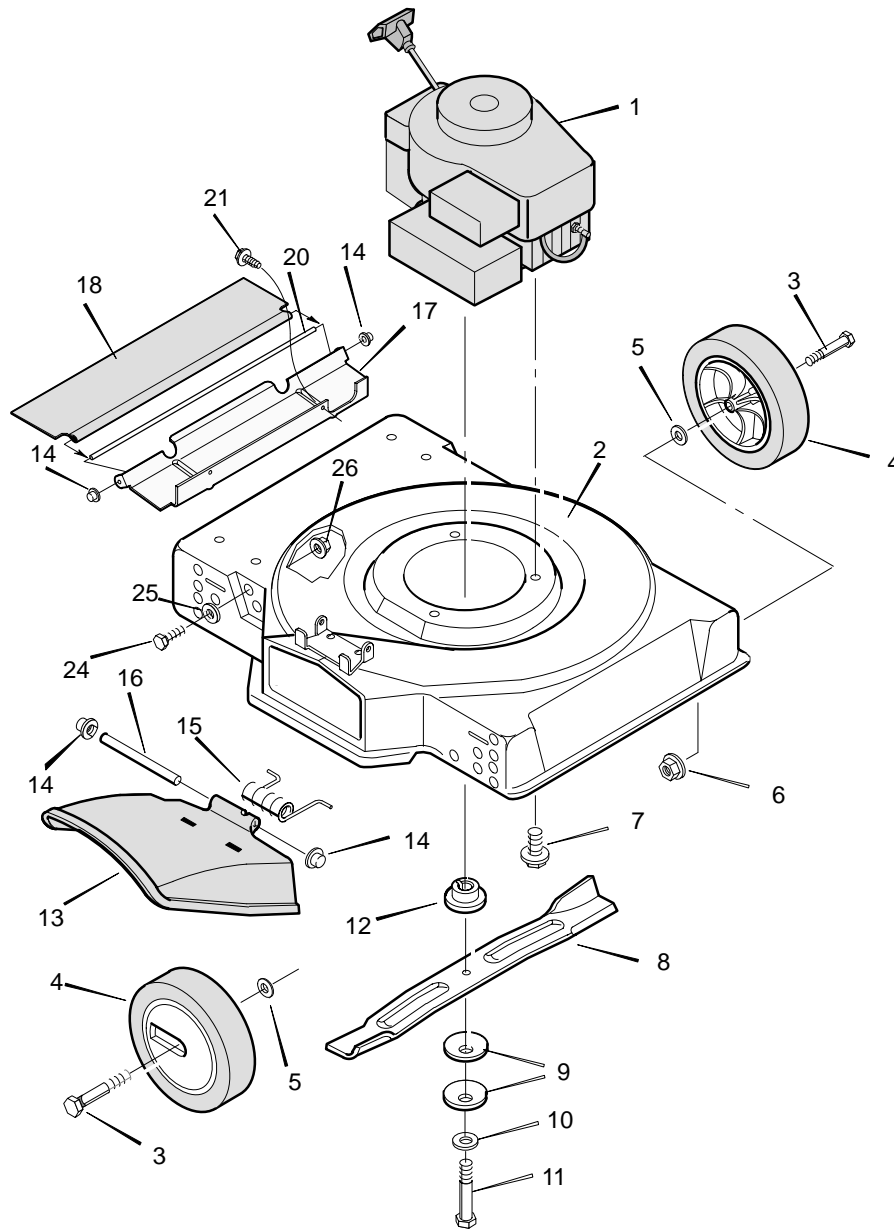

MODEL 20221x50B

REPAIR PARTS

1	Engine *	—	9	Washer, Belleville	17x137	17	Extension, Rear	71746E700
2	Housing	776049	10	Washer	17x124	18	Deflector, Rear	71797
3	Bolt, Axle	9x10	11	Bolt, Hex	1x153	20	Pin	71800 Z
4	Wheel and Tire	71597	12	Adapter, Blade	672503	21	Screw	26x274
5	Washer	10851 Z	13	Deflector, Chute	42919	24	Bolt, Hex	1x85
6	Locknut, Flange	15x68	14	Push-On Cap	28x42	25	Washer	18x31
7	Bolt, Engine	25x6	15	Spring	166x5	26	Locknut, Flange	15x68
8	Blade	42785E701	16	Pin, Pivot	215x11 Z			

MODEL 20221x50B

REPAIR PARTS

1	Handle, Upper	43838E701	7	Screw	26x220	10	Bracket, Stop Lever	43628 BC
2	Handle, Lower	71151E701	8	Guide, Rope	43956	11	Fastener, Cable	71372
3	Screw	3x136	9	Lever, Engine Stop	43786E700	12	Engine Stop Cable	671947
4	Locknut	15x116						