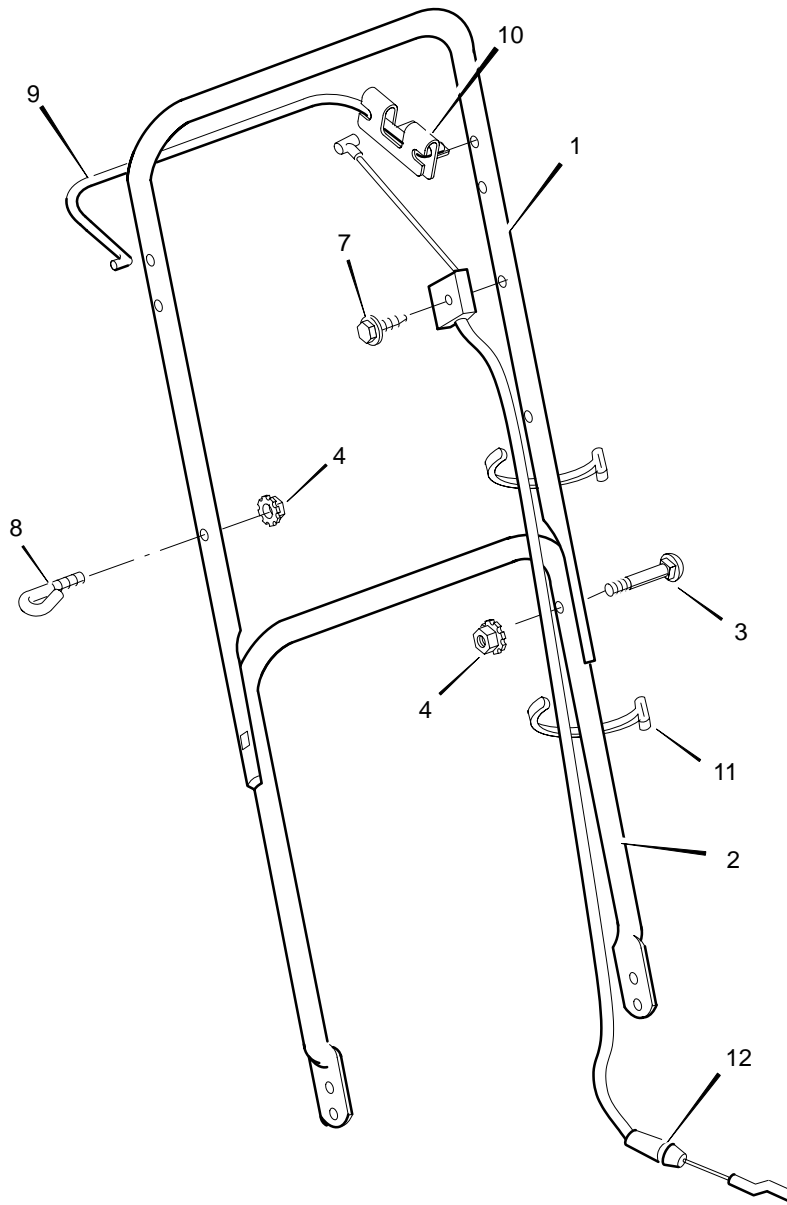

# MODEL 20221x50A

# REPAIR PARTS

Key No.	Description	Part No.	Key No.	Description	Part No.	Key No.	Description	Part No.
1	Handle, Upper	43838E724	7	Screw	26x220	10	Bracket, Stop Lever	43628 BC
2	Handle, Lower	71151E724	8	Guide, Rope	43956	11	Fastener, Cable	71372
3	Screw	3x136	9	Lever, Engine Stop	43786E700	12	Engine Stop Cable	671947
4	Locknut	15x116						