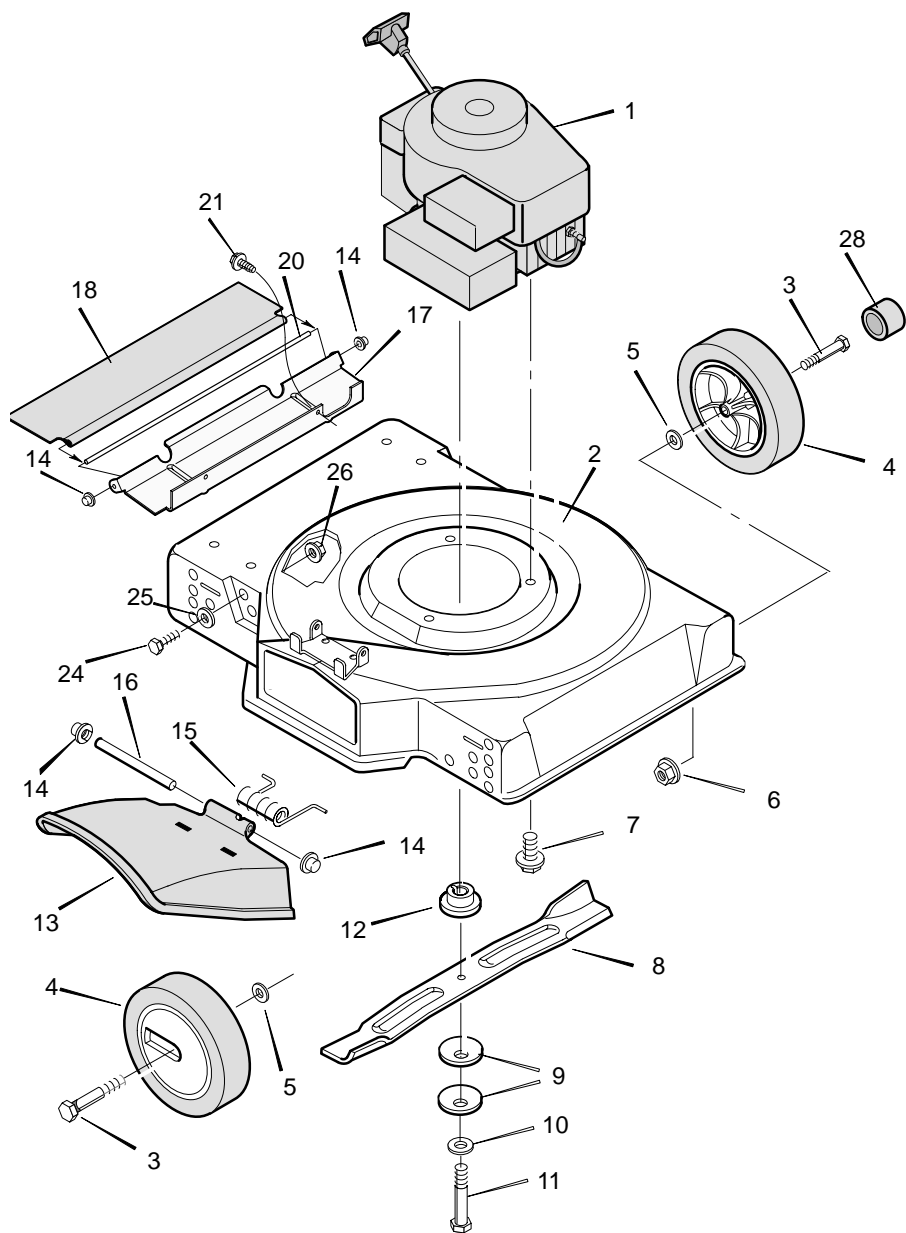

# MODEL 20221x29A

# MODEL 20221x29A

KEY NO.	DESCRIPTION	20" PART NO.
1	Engine *	_____
2	Housing, For Non-Folding Handle	70120A
3	Bolt, Axle	9x10
4	Wheel and Tire #	_____
5	Washer	10851 Z
6	Locknut, Flange	15x68
7	Bolt, Engine	25x6
8	Blade	42785E701
9	Washer, Belleville	17x137
10	Washer	17x124
11	Bolt, Hex	1x142
12	Adapter, Blade	71056
13	Deflector, Chute	42919
14	Push-On Cap	28x42
15	Spring	166x5
16	Pin, Pivot	215x11 Z
17	Extension, Rear	71746E701
18	Deflector, Rear	71797
20	Pin	71800 Z
21	Screw	26x274
24	Bolt, Hex	1x85
25	Washer	18x31
26	Locknut, Flange	15x68
28	Hub Cap – Optional	20107

# MODEL 20221x29A

KEY NO.	DESCRIPTION	PART NO.
1	Handle, Upper – Straight	43838E701
2	Handle, Lower	71151E701
3	Screw	3x136
4	Locknut	15x116
7	Screw	26x220
8	Guide, Rope	43956
9	Engine Stop Lever – Straight	43786E700
10	Bracket, Stop Lever	43628 BC
11	Fastener, Cable	71372
12	Engine Stop Cable	43824

**D**

**H**

WHEEL SIZE & TYPE	A	B	C	D	E	F	G	H
6-inch Plastic, White	---	---	42174	---	---	---	---	---
7-inch Plastic, White	---	71148	20270	42172	---	---	---	---
7-inch Plastic, Gray	---	71596	71597	---	---	---	---	---
8-inch Plastic, White	20104	---	20271	42173	20105	43618	---	---
8-inch Plastic, Gray	71598	---	---	71599	71600	71132	---	---
8-inch Metal, White	43273	---	43414	---	43274	---	---	---
8-inch Ball Bearings, White	---	---	---	---	---	43724	---	---
8-inch Ball Bearings, Gray	---	---	---	---	---	71134	---	---
14-inch Spoke	---	---	---	---	---	---	42666	---
16-inch Spoke	---	---	---	---	---	---	70106	70119