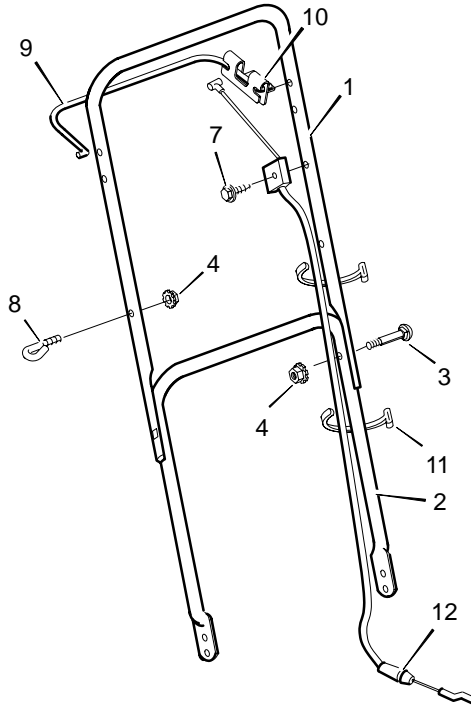

# MODEL 20221x29A

# MODEL 20221x29A

KEY NO.	DESCRIPTION	20" PART NO.
1	Engine *	_____
2	Housing, For Non-Folding Handle	70120A
3	Bolt, Axle	9x10
4	Wheel and Tire #	_____
5	Washer	10851 Z
6	Locknut, Flange	15x68
7	Bolt, Engine	25x6
8	Blade	42785E701
9	Washer, Belleville	17x137
10	Washer	17x124
11	Bolt, Hex	1x142
12	Adapter, Blade	71056
13	Deflector, Chute	42919
14	Push-On Cap	28x42
15	Spring	166x5
16	Pin, Pivot	215x11 Z
17	Extension, Rear	71746E701
18	Deflector, Rear	71797
20	Pin	71800 Z
21	Screw	26x274
24	Bolt, Hex	1x85
25	Washer	18x31
26	Locknut, Flange	15x68
28	Hub Cap – Optional	20107

# MODEL 20221x29A

KEY NO.	DESCRIPTION	PART NO.
1	Handle, Upper – Straight	43838E701
2	Handle, Lower	71151E701
3	Screw	3x136
4	Locknut	15x116
7	Screw	26x220
8	Guide, Rope	43956
9	Engine Stop Lever – Straight	43786E700
10	Bracket, Stop Lever	43628 BC
11	Fastener, Cable	71372
12	Engine Stop Cable	43824

**D**

**H**

WHEEL SIZE & TYPE	A	B	C	D	E	F	G	H
6-inch Plastic, White	---	---	42174	---	---	---	---	---
7-inch Plastic, White	---	71148	20270	42172	---	---	---	---
7-inch Plastic, Gray	---	71596	71597	---	---	---	---	---
8-inch Plastic, White	20104	---	20271	42173	20105	43618	---	---
8-inch Plastic, Gray	71598	---	---	71599	71600	71132	---	---
8-inch Metal, White	43273	---	43414	---	43274	---	---	---
8-inch Ball Bearings, White	---	---	---	---	---	43724	---	---
8-inch Ball Bearings, Gray	---	---	---	---	---	71134	---	---
14-inch Spoke	---	---	---	---	---	---	42666	---
16-inch Spoke	---	---	---	---	---	---	70106	70119