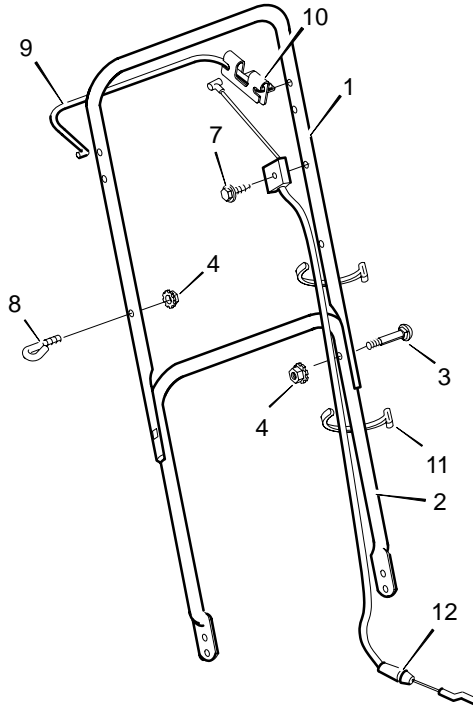

MODEL 20221x19A

MODEL 20221x19A

KEY NO.	DESCRIPTION	20" PART NO.
1	Engine *	_____
2	Housing, For Non-Folding Handle	70120A
3	Bolt, Axle	9x10
4	Wheel and Tire #	_____
5	Washer	10851 Z
6	Locknut, Flange	15x68
7	Bolt, Engine	25x6
8	Blade	42785E701
9	Washer, Belleville	17x137
10	Washer	17x124
11	Bolt, Hex	1x142
12	Adapter, Blade	71056
13	Deflector, Chute	42919
14	Push-On Cap	28x42
15	Spring	166x5
16	Pin, Pivot	215x11 Z
17	Extension, Rear	71746E701
18	Deflector, Rear	71797
20	Pin	71800 Z
21	Screw	26x274
24	Bolt, Hex	1x85
25	Washer	18x31
26	Locknut, Flange	15x68
28	Hub Cap – Optional	20107
—	Book, Instruction	F-96519

* Parts are available from an Authorized Service Center. See “Engines, Gasoline” or “Gasoline Engines” in the yellow pages of the telephone directory.

See the “Wheel And Tire Parts List” page.

MODEL 20221x19A

KEY NO.	DESCRIPTION	PART NO.
1	Handle, Upper – Straight	43838E701
2	Handle, Lower	71151E701
3	Screw	3x136
4	Locknut	15x116
7	Screw	26x220
8	Guide, Rope	43956
9	Engine Stop Lever – Straight	43786E700
10	Bracket, Stop Lever	43628 BC
11	Fastener, Cable	71372
12	Engine Stop Cable	43824

D

H

WHEEL SIZE & TYPE

	A	B	C	D	E	F	G	H
6-inch Plastic, White	---	---	42174	---	---	---	---	---
7-inch Plastic, White	---	71148	20270	42172	---	---	---	---
7-inch Plastic, Gray	---	71596	71597	---	---	---	---	---
8-inch Plastic, White	20104	---	20271	42173	20105	43618	---	---
8-inch Plastic, Gray	71598	---	---	71599	71600	71132	---	---
8-inch Metal, White	43273	---	43414	---	43274	---	---	---
8-inch Ball Bearings, White	---	---	---	---	---	43724	---	---
8-inch Ball Bearings, Gray	---	---	---	---	---	71134	---	---
14-inch Spoke	---	---	---	---	---	---	42666	---
16-inch Spoke	---	---	---	---	---	---	70106	70119