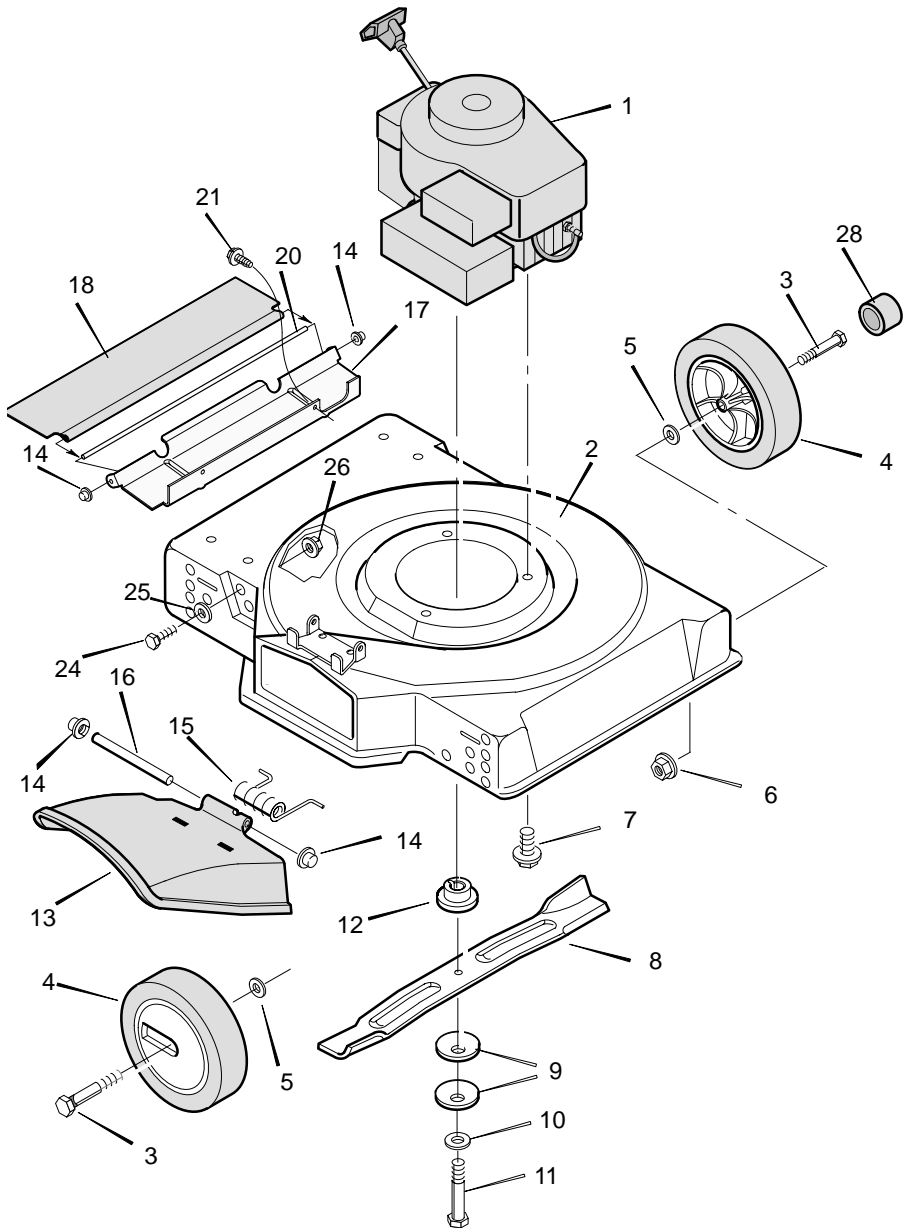

MODEL 20221x19A

MODEL 20221x19A

KEY NO.	DESCRIPTION	20" PART NO.
1	Engine *	_____
2	Housing, For Non-Folding Handle	70120A
3	Bolt, Axle	9x10
4	Wheel and Tire #	_____
5	Washer	10851 Z
6	Locknut, Flange	15x68
7	Bolt, Engine	25x6
8	Blade	42785E701
9	Washer, Belleville	17x137
10	Washer	17x124
11	Bolt, Hex	1x142
12	Adapter, Blade	71056
13	Deflector, Chute	42919
14	Push-On Cap	28x42
15	Spring	166x5
16	Pin, Pivot	215x11 Z
17	Extension, Rear	71746E701
18	Deflector, Rear	71797
20	Pin	71800 Z
21	Screw	26x274
24	Bolt, Hex	1x85
25	Washer	18x31
26	Locknut, Flange	15x68
28	Hub Cap – Optional	20107
—	Book, Instruction	F-96519

* Parts are available from an Authorized Service Center. See “Engines, Gasoline” or “Gasoline Engines” in the yellow pages of the telephone directory.

See the “Wheel And Tire Parts List” page.

MODEL 20221x19A

KEY NO.	DESCRIPTION	PART NO.
1	Handle, Upper – Straight	43838E701
2	Handle, Lower	71151E701
3	Screw	3x136
4	Locknut	15x116
7	Screw	26x220
8	Guide, Rope	43956
9	Engine Stop Lever – Straight	43786E700
10	Bracket, Stop Lever	43628 BC
11	Fastener, Cable	71372
12	Engine Stop Cable	43824

D

H

WHEEL SIZE & TYPE

	A	B	C	D	E	F	G	H
6-inch Plastic, White	---	---	42174	---	---	---	---	---
7-inch Plastic, White	---	71148	20270	42172	---	---	---	---
7-inch Plastic, Gray	---	71596	71597	---	---	---	---	---
8-inch Plastic, White	20104	---	20271	42173	20105	43618	---	---
8-inch Plastic, Gray	71598	---	---	71599	71600	71132	---	---
8-inch Metal, White	43273	---	43414	---	43274	---	---	---
8-inch Ball Bearings, White	---	---	---	---	---	43724	---	---
8-inch Ball Bearings, Gray	---	---	---	---	---	71134	---	---
14-inch Spoke	---	---	---	---	---	---	42666	---
16-inch Spoke	---	---	---	---	---	---	70106	70119