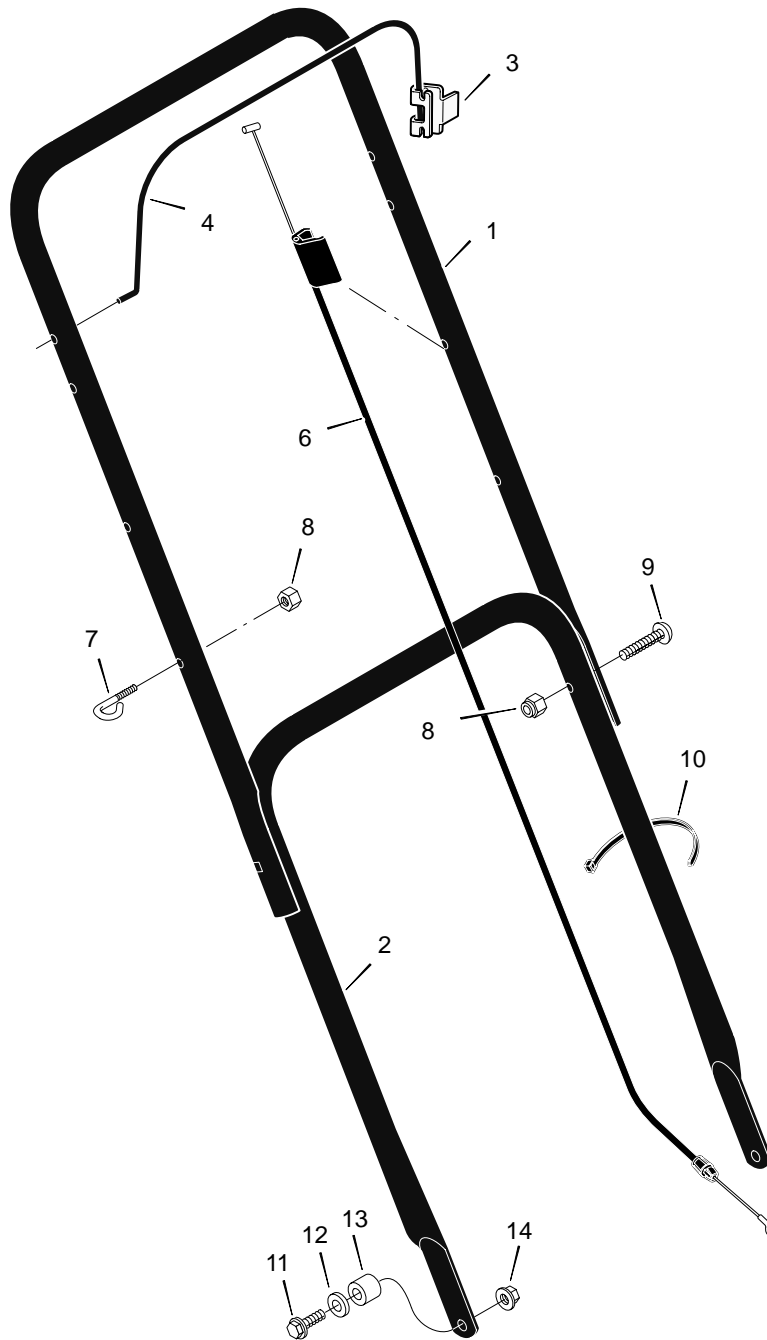

1	Engine	—	9	Deflector, Rear	671912	16	Blade – 20"	672814E701
2	Housing	7950007	10	Bolt	1x121	17	Washer, Blade	710210
3	Bolt, Engine	710265	11	Washer	710256	18	Washer	710207
4	Bolt, Axle	9x10	12	Screw	710271	19	Bolt	710163
5	Wheel and Tire	672789	13	Locknut	710203	20	Locknut	45171
6	Washer	996416	14	Deflector, Chute	671929	21	Washer	17x191
7	Screw	26x235	15	Blade Adapter	71056	–	Book, Instruction	F–000501M
8	Extension, Rear	672750E701						

1	Handle, Upper (Gray)	1101023	7	Guide, Rope	43956	11	Bolt	710082
2	Handle, Lower (Gray)	1101022	8	Locknut	710203	12	Washer	996416
3	Bracket, Stop Lever	643628BZ	9	Screw	3x136	13	Spacer	671914
4	Lever, Stop	671924-860	10	Fastener, Cable	71372	14	Nut	710140
6	Engine Stop Cable	672836						