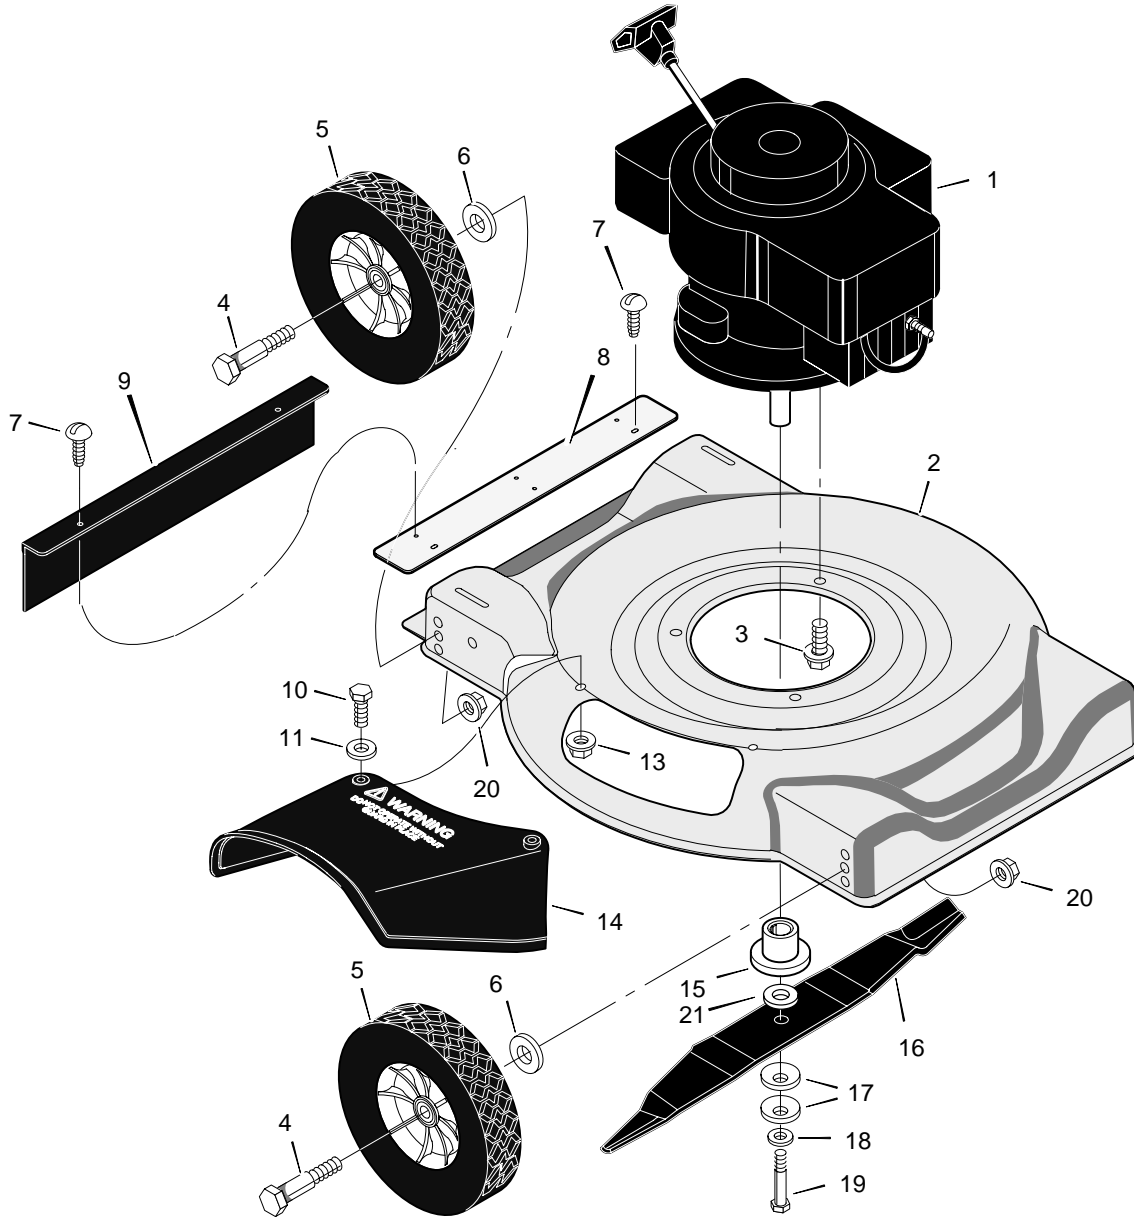

# MODEL 20111x51A

# REPAIR PARTS

1	Engine	—	9	Deflector, Rear	671912	16	Blade – 20"	672814E701
2	Housing	7950007	10	Bolt	1x121	17	Washer, Blade	710210
3	Bolt, Engine	710265	11	Washer	710256	18	Washer	710207
4	Bolt, Axle	9x10	12	Screw	710271	19	Bolt	710163
5	Wheel and Tire	672788	13	Locknut	710203	20	Locknut	45171
6	Washer	996416	14	Deflector, Chute	671929	21	Washer	17x191
7	Screw	26x235	15	Blade Adapter	71056	–	Book, Instruction	F–000422M
8	Extension, Rear	672750E701						

# REPAIR PARTS

1	Handle, Upper (Black)	672913	7	Guide, Rope	43956	11	Bolt	710082
2	Handle, Lower (Black)	672912	8	Locknut	710203	12	Washer	996416
3	Bracket, Stop Lever	43628 BC	9	Screw	3x136	13	Spacer	671914
4	Lever, Stop	671924-860	10	Fastener, Cable	71372	14	Nut	710140
6	Engine Stop Cable	672836						