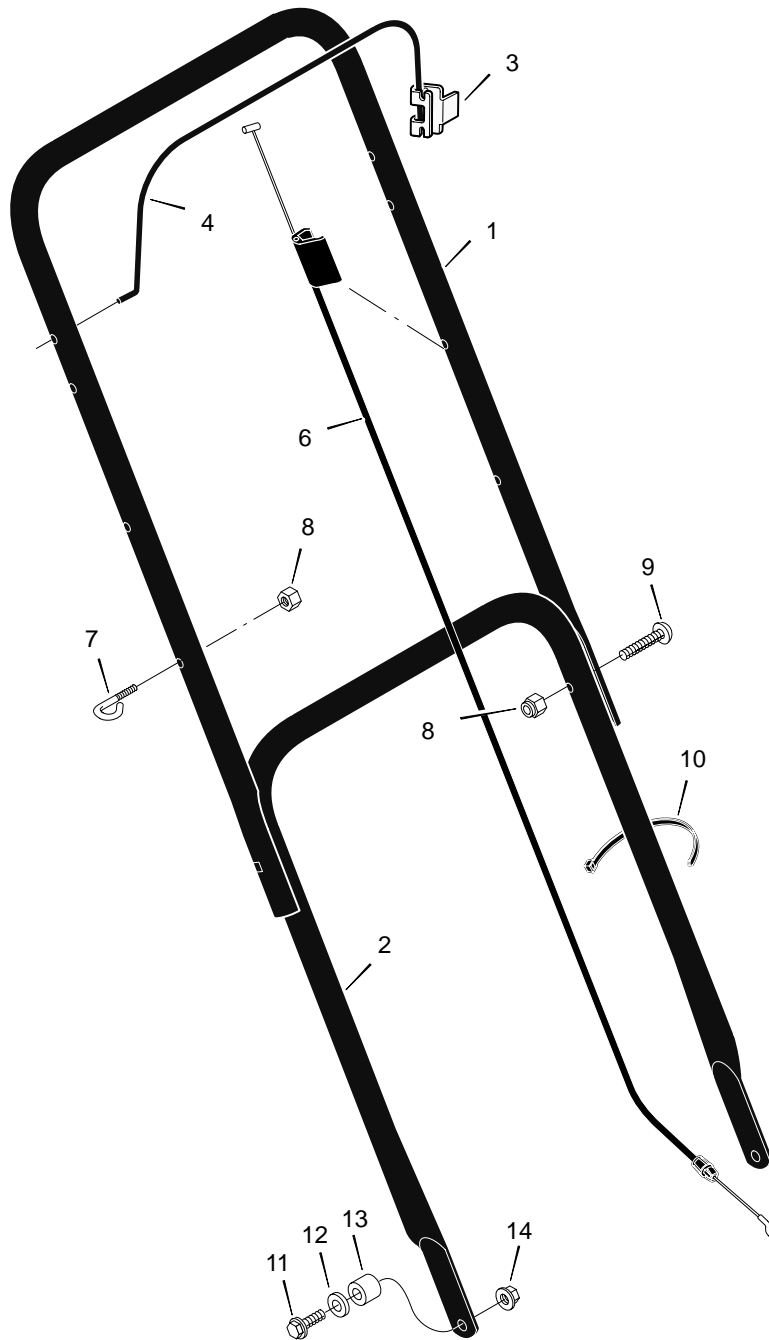

# MODEL 20111x51A

# REPAIR PARTS

1	Engine	—	9	Deflector, Rear	671912	16	Blade – 20"	672814E701
2	Housing	7950007	10	Bolt	1x121	17	Washer, Blade	710210
3	Bolt, Engine	710265	11	Washer	710256	18	Washer	710207
4	Bolt, Axle	9x10	12	Screw	710271	19	Bolt	710163
5	Wheel and Tire	672788	13	Locknut	710203	20	Locknut	45171
6	Washer	996416	14	Deflector, Chute	671929	21	Washer	17x191
7	Screw	26x235	15	Blade Adapter	71056	–	Book, Instruction	F–000422M
8	Extension, Rear	672750E701						

# REPAIR PARTS

1	Handle, Upper (Black)	672913	7	Guide, Rope	43956	11	Bolt	710082
2	Handle, Lower (Black)	672912	8	Locknut	710203	12	Washer	996416
3	Bracket, Stop Lever	43628 BC	9	Screw	3x136	13	Spacer	671914
4	Lever, Stop	671924-860	10	Fastener, Cable	71372	14	Nut	710140
6	Engine Stop Cable	672836						