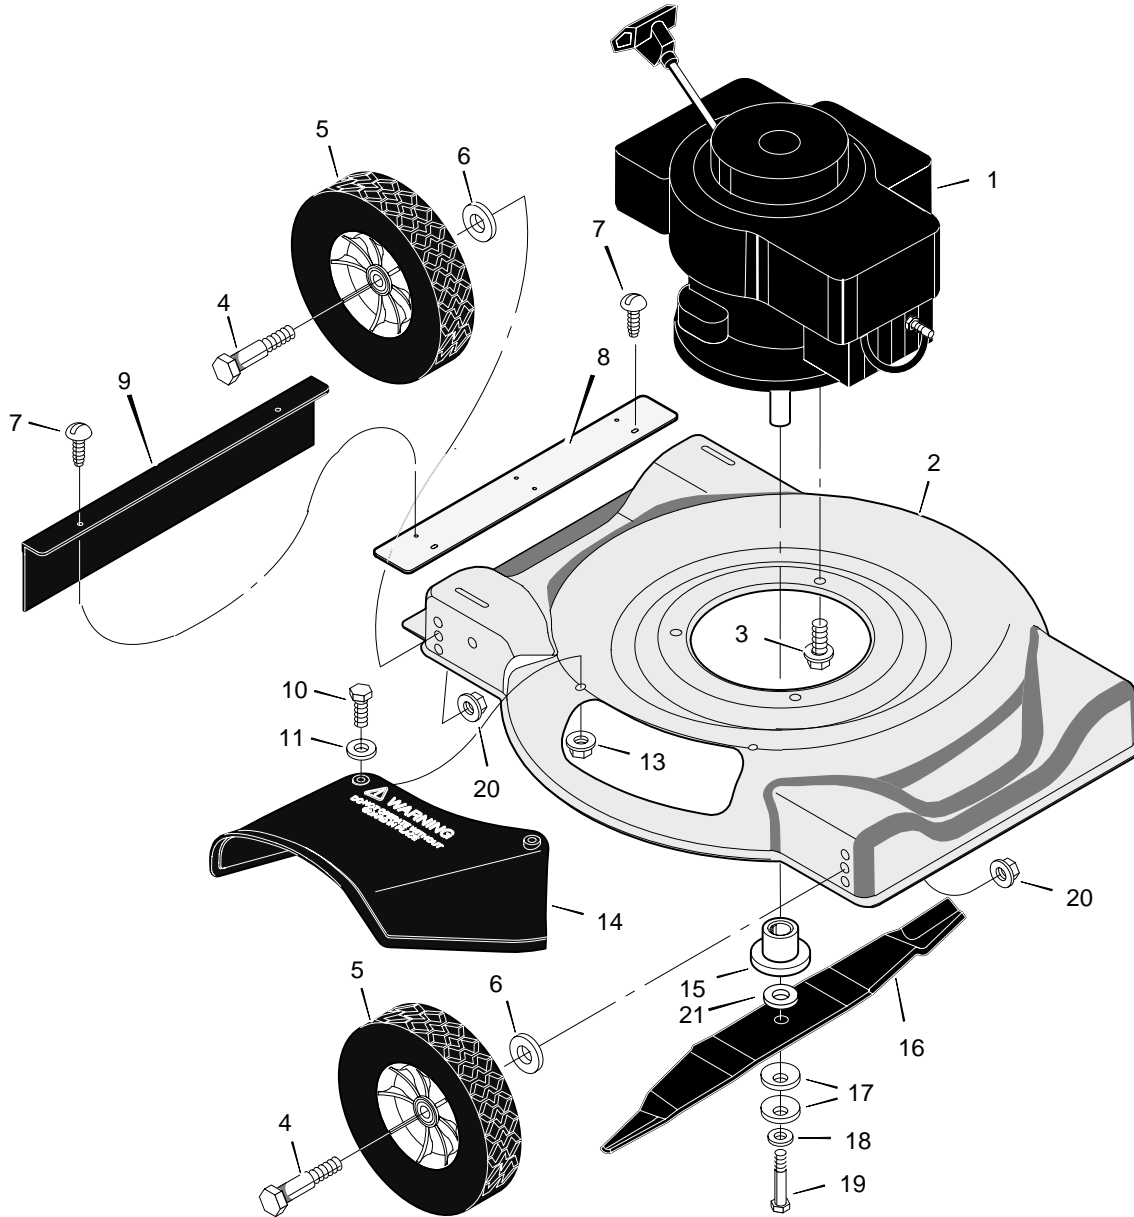

# MODEL 20111x50A

# REPAIR PARTS

1	Engine	—	9	Deflector, Rear	671912	16	Blade – 20"	672814E701
2	Housing	7950007	10	Bolt	1x121	17	Washer, Blade	710210
3	Bolt, Engine	710265	11	Washer	710256	18	Washer	710207
4	Bolt, Axle	9x10	12	Screw	710271	19	Bolt	710163
5	Wheel and Tire	672789	13	Locknut	710203	20	Locknut	45171
6	Washer	996416	14	Deflector, Chute	671929	21	Washer	17x191
7	Screw	26x235	15	Blade Adapter	71056	—	Book, Instruction	F-000421M
8	Extension, Rear	672750E701						

# REPAIR PARTS

1	Handle, Upper (Gray)	1101023	7	Guide, Rope	43956	11	Bolt	710082
2	Handle, Lower (Gray)	1101022	8	Locknut	710203	12	Washer	996416
3	Bracket, Stop Lever	43628BZ	9	Screw	3x136	13	Spacer	671914
4	Lever, Stop	671924-860	10	Fastener, Cable	71372	14	Nut	710140
6	Engine Stop Cable	672836						