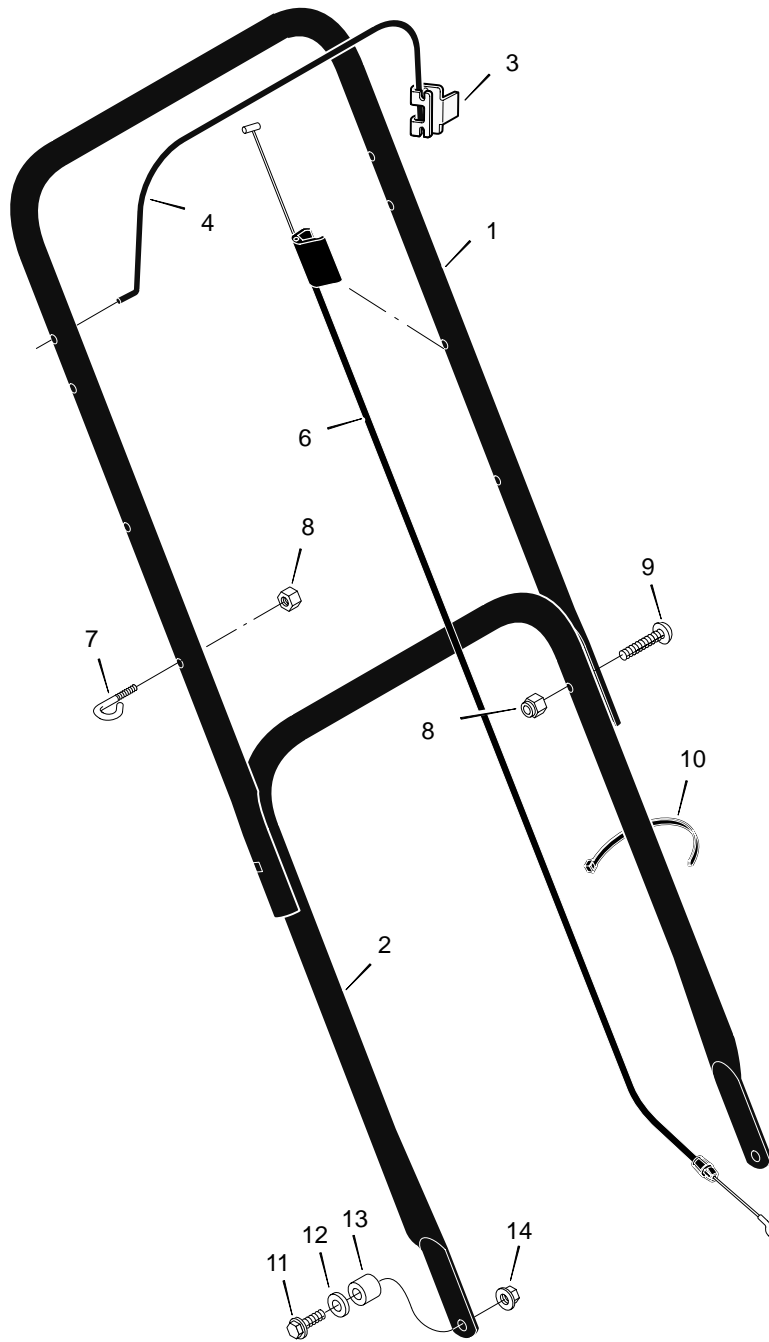

# MODEL 20111x50A

# REPAIR PARTS

1	Engine	—	9	Deflector, Rear	671912	16	Blade – 20"	672814E701
2	Housing	7950007	10	Bolt	1x121	17	Washer, Blade	710210
3	Bolt, Engine	710265	11	Washer	710256	18	Washer	710207
4	Bolt, Axle	9x10	12	Screw	710271	19	Bolt	710163
5	Wheel and Tire	672789	13	Locknut	710203	20	Locknut	45171
6	Washer	996416	14	Deflector, Chute	671929	21	Washer	17x191
7	Screw	26x235	15	Blade Adapter	71056	—	Book, Instruction	F-000421M
8	Extension, Rear	672750E701						

# REPAIR PARTS

1	Handle, Upper (Gray)	1101023	7	Guide, Rope	43956	11	Bolt	710082
2	Handle, Lower (Gray)	1101022	8	Locknut	710203	12	Washer	996416
3	Bracket, Stop Lever	43628BZ	9	Screw	3x136	13	Spacer	671914
4	Lever, Stop	671924-860	10	Fastener, Cable	71372	14	Nut	710140
6	Engine Stop Cable	672836						