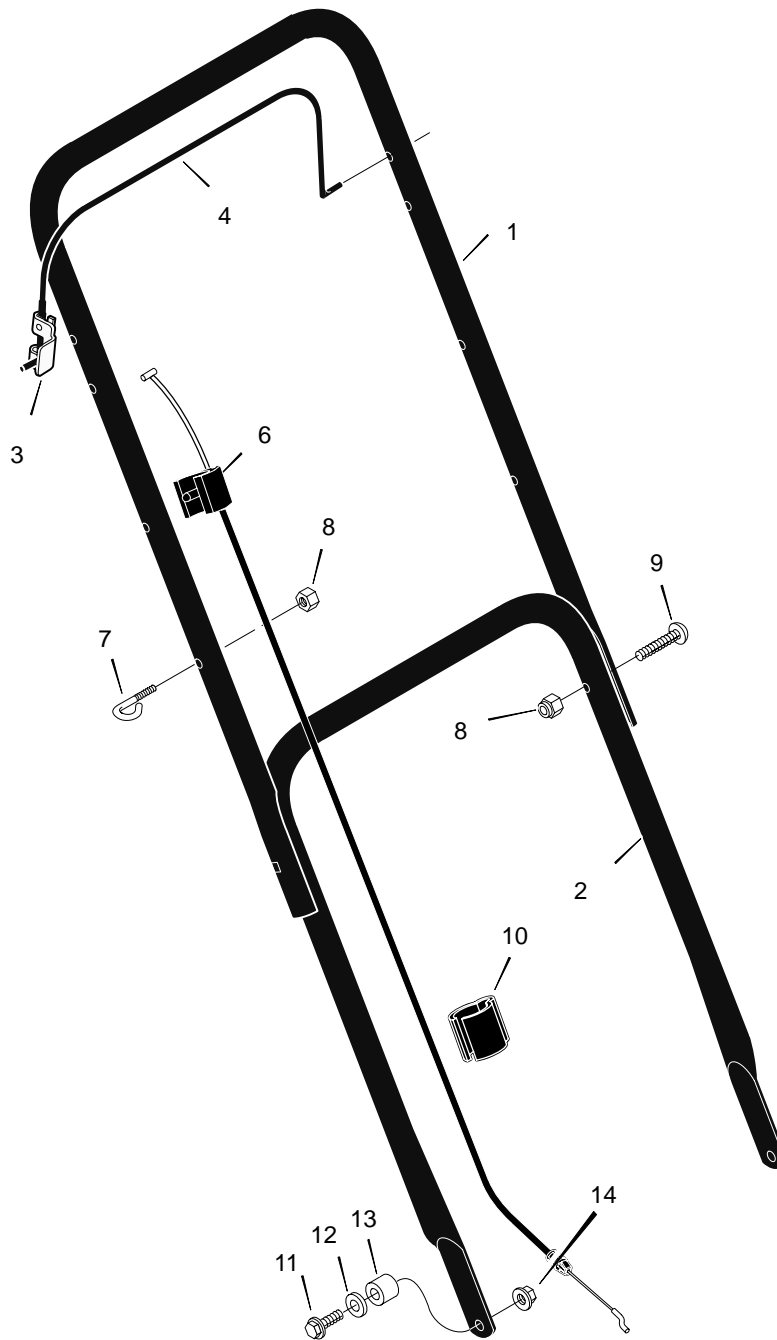

201030x78A

1	Engine *	*	10	Bolt	1x121	19	Bolt	1x142
2	Housing	7950007	11	Washer	17x37	20	Locknut	15x68
3	Bolt, Engine	25x6	12	Nut	15x102	--	Decal, Warning Symbols	44x6733
4	Bolt, Axle	9x10	13	Locknut	15x116	--	Decal, Cut Finfer	44x5430
5	Wheel and Tire	20270	14	Deflector, Chute	671929	--	Decal, Install Chute	48x116
6	Washer	845	15	Blade Adapter	71056	-	Book, Instruction	F-020427L
7	Screw	26x235	16	Blade - 20"	42785E701			
8	Washer	17x38Z	17	Washer, Blade	17x137			
9	Deflector, Rear	671912	18	Washer	17x124			

201030x78A

1	Handle, Upper (Black)	1101095E701	9	Screw	3x136
2	Handle, Lower (Black)	672874E701	10	Clip, Cable	1101353
3	Bracket, Stop Lever	1101454	11	Bolt	1x111
4	Lever, Stop	671924E701	12	Washer	845
6	Engine Stop Cable	1101094	13	Spacer	671914
7	Guide, Rope	43956	14	Nut	15x84
8	Locknut	15x116			