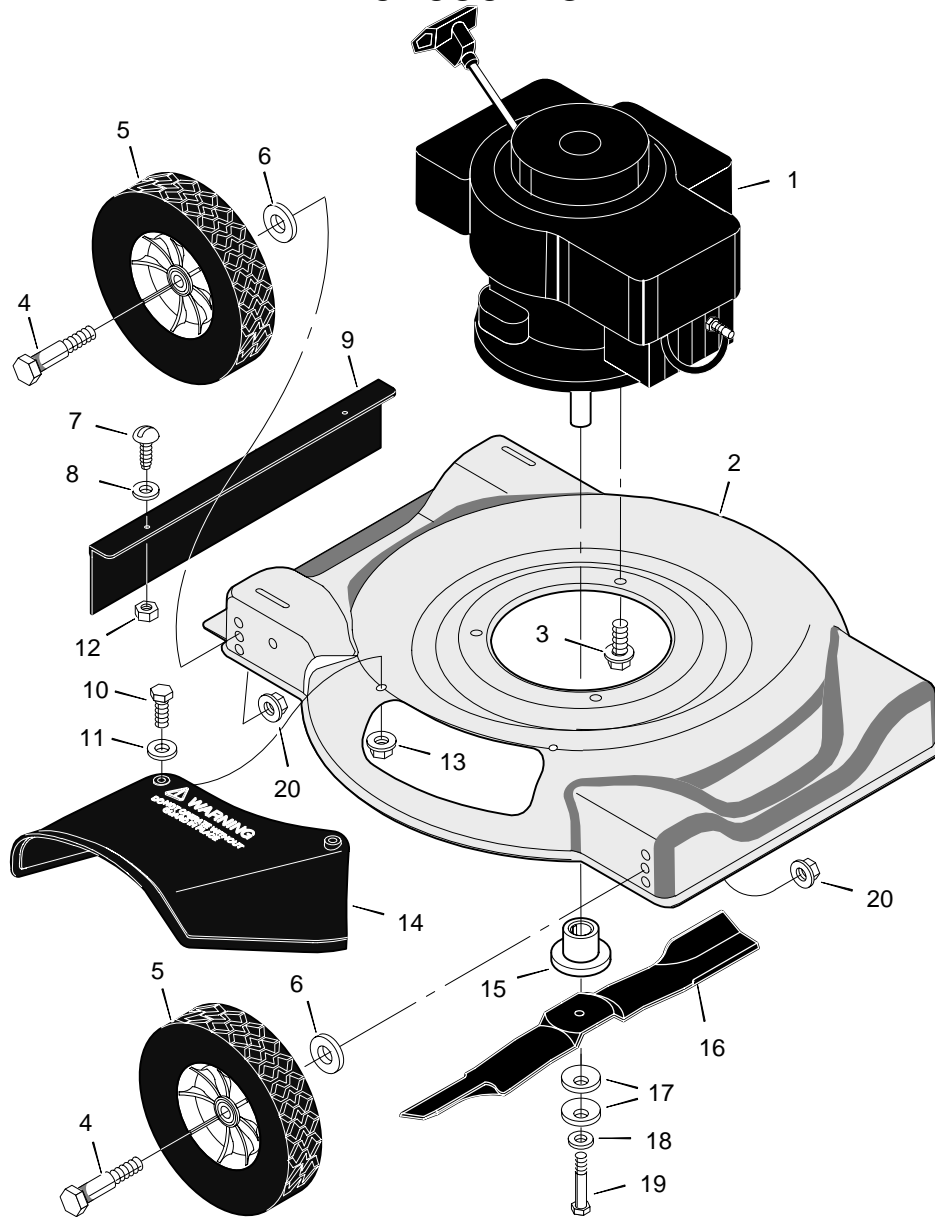

201030x78A

1	Engine *	*	10	Bolt	1x121	19	Bolt	1x142
2	Housing	7950007	11	Washer	17x37	20	Locknut	15x68
3	Bolt, Engine	25x6	12	Nut	15x102	--	Decal, Warning Symbols	44x6733
4	Bolt, Axle	9x10	13	Locknut	15x116	--	Decal, Cut Finfer	44x5430
5	Wheel and Tire	20270	14	Deflector, Chute	671929	--	Decal, Install Chute	48x116
6	Washer	845	15	Blade Adapter	71056	-	Book, Instruction	F-020427L
7	Screw	26x235	16	Blade - 20"	42785E701			
8	Washer	17x38Z	17	Washer, Blade	17x137			
9	Deflector, Rear	671912	18	Washer	17x124			

201030x78A

1	Handle, Upper (Black)	1101095E701	9	Screw	3x136
2	Handle, Lower (Black)	672874E701	10	Clip, Cable	1101353
3	Bracket, Stop Lever	1101454	11	Bolt	1x111
4	Lever, Stop	671924E701	12	Washer	845
6	Engine Stop Cable	1101094	13	Spacer	671914
7	Guide, Rope	43956	14	Nut	15x84
8	Locknut	15x116			