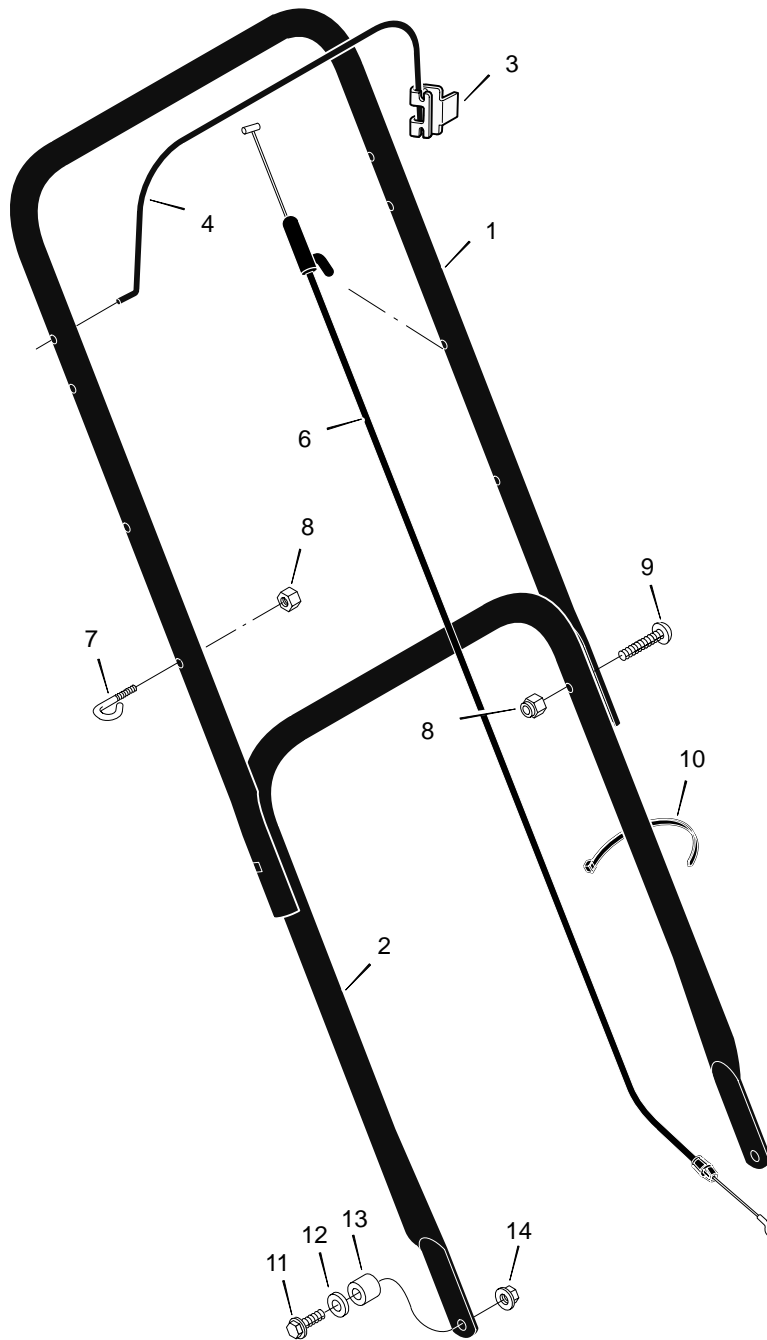

1	Engine *	*	8	Extension, Rear	672750E701	16	Blade – 20"	672814E701
2	Housing	776006	9	Deflector, Rear	671912	17	Washer, Blade	17x137
3	Bolt, Engine	25x6	10	Bolt	1x121	18	Washer	17x124
4	Bolt, Axle	9x10	11	Washer	17x37 Z	19	Bolt	1x142
5	Wheel and Tire	672788	13	Locknut	15x116	20	Locknut	15x68
6	Washer	10851 Z	14	Deflector, Chute	671929	-	Book, Instruction	F-99446
7	Screw	26x245	15	Blade Adapter	71056			

MODEL 20101X51A

REPAIR PARTS

1	Handle, Upper (Gray)	672665E724	6	Engine Stop Cable	672556	11	Bolt	1x111
2	Handle, Lower (Gray)	671946E724	7	Guide, Rope	43956	12	Washer	10851 Z
3	Bracket, Stop Lever	43628 BC	8	Locknut	15x116	13	Spacer	671914
4	Lever, Stop	671924E700	9	Screw	3x136	14	Nut	15x84
			10	Fastener, Cable	71372			