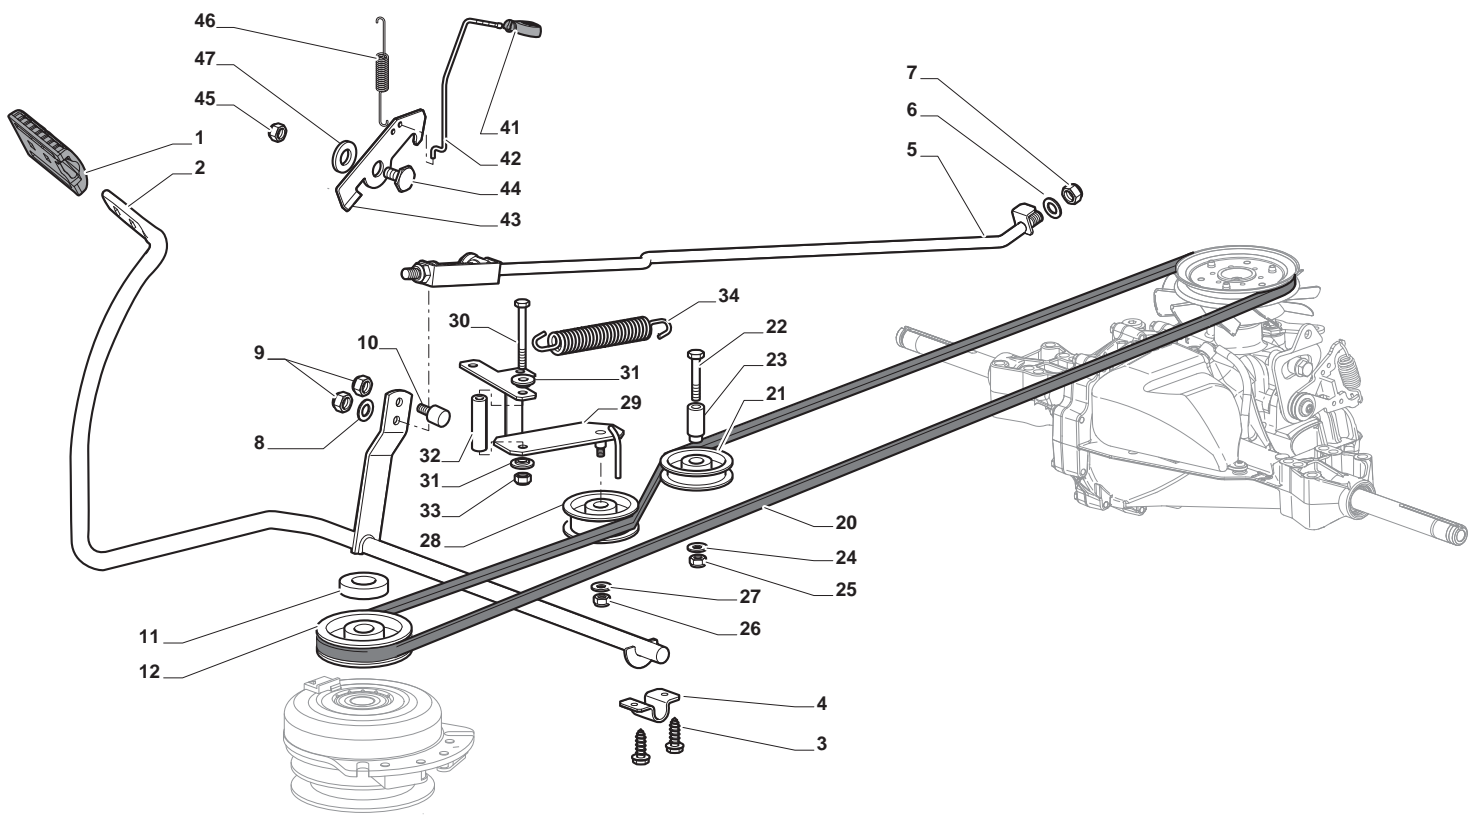

Brake And Gearbox Controls HYDRO-GEAR

POS	CODE	Q.TY	DESCRIPTION	DESCRIZIONE	DESCRIPTION	BESCHREIBUNG	NOTES
1	325110409/0	1	Clamp Cover	Copristaffa	Couvre Etrier	Bridedeckel	
2	382000575/0	1	Pedal	Pedale	Pedal	Pedal	
3	112735599/0	4	Screw	Vite	Vis	Schraube	
4	325547231/0	2	Plate	Piastra	Plaque	Platte	
5	382000576/0	1	Rod	Asta	Tige	Stange	
6	112521360/0	1	Washer	Rosetta	Rondelle	Scheibe	
7	112156602/0	1	Nut	Dado	Ecrou	Mutter	
8	325670011/0	1	Antifriction Washer	Rondella Antifrizione	Rondelle Antifricition	Anti Friktionswäscher	
9	112155000/0	2	Nut	Dado	Ecrou	Mutter	
10	125510116/0	1	Pin	Perno	Pivot	Bolzen	
11	125160021/0	1	Spacer	Distanziale	Entretoise	Distanzring	
12	125601577/0	1	Pulley	Puleggia	Poulie	Riemenscheibe	
20	135062003/1	1	Belt	Cinghia	Courroie	Riemen	
21	325601599/0	1	Pulley	Puleggia	Poulie	Riemenscheibe	
22	112691400/0	1	Screw	Vite	Vis	Schraube	
23	125160083/0	1	Spacer	Distanziale	Entretoise	Distanzring	
24	112523060/0	1	Washer	Rosetta	Rondelle	Scheibe	
25	112155000/0	1	Nut	Dado	Ecrou	Mutter	
26	112155000/0	1	Nut	Dado	Ecrou	Mutter	
27	112523060/0	1	Washer	Rosetta	Rondelle	Scheibe	
28	125601554/0	1	Pulley	Puleggia	Poulie	Riemenscheibe	
29	382318245/1	1	Lever	Leva	Levier	Hebel	
30	112691600/0	1	Screw	Vite	Vis	Schraube	
31	125038002/1	2	Bush	Bussola	Douille	Büchse	
32	125160027/0	1	Spacer	Distanziale	Entretoise	Distanzring	
33	112155000/0	1	Nut	Dado	Ecrou	Mutter	
34	125430262/0	1	Spring	Molla	Ressort	Feder	
41	125394509/1	1	Knob	Manopola	Poignee	Knopf	
42	125033113/0	1	Rod	Asta	Tige	Stange	
43	325253011/1	1	Hook	Gancio	Accrochage	Haken	
44	122524970/2	1	Fulcrum Pin	Perno Fulcro	Pivot	Gelenkpunkt	
45	112155000/0	1	Nut	Dado	Ecrou	Mutter	
46	125430213/0	1	Spring	Molla	Ressort	Feder	
47	112523060/0	1	Washer	Rosetta	Rondelle	Scheibe