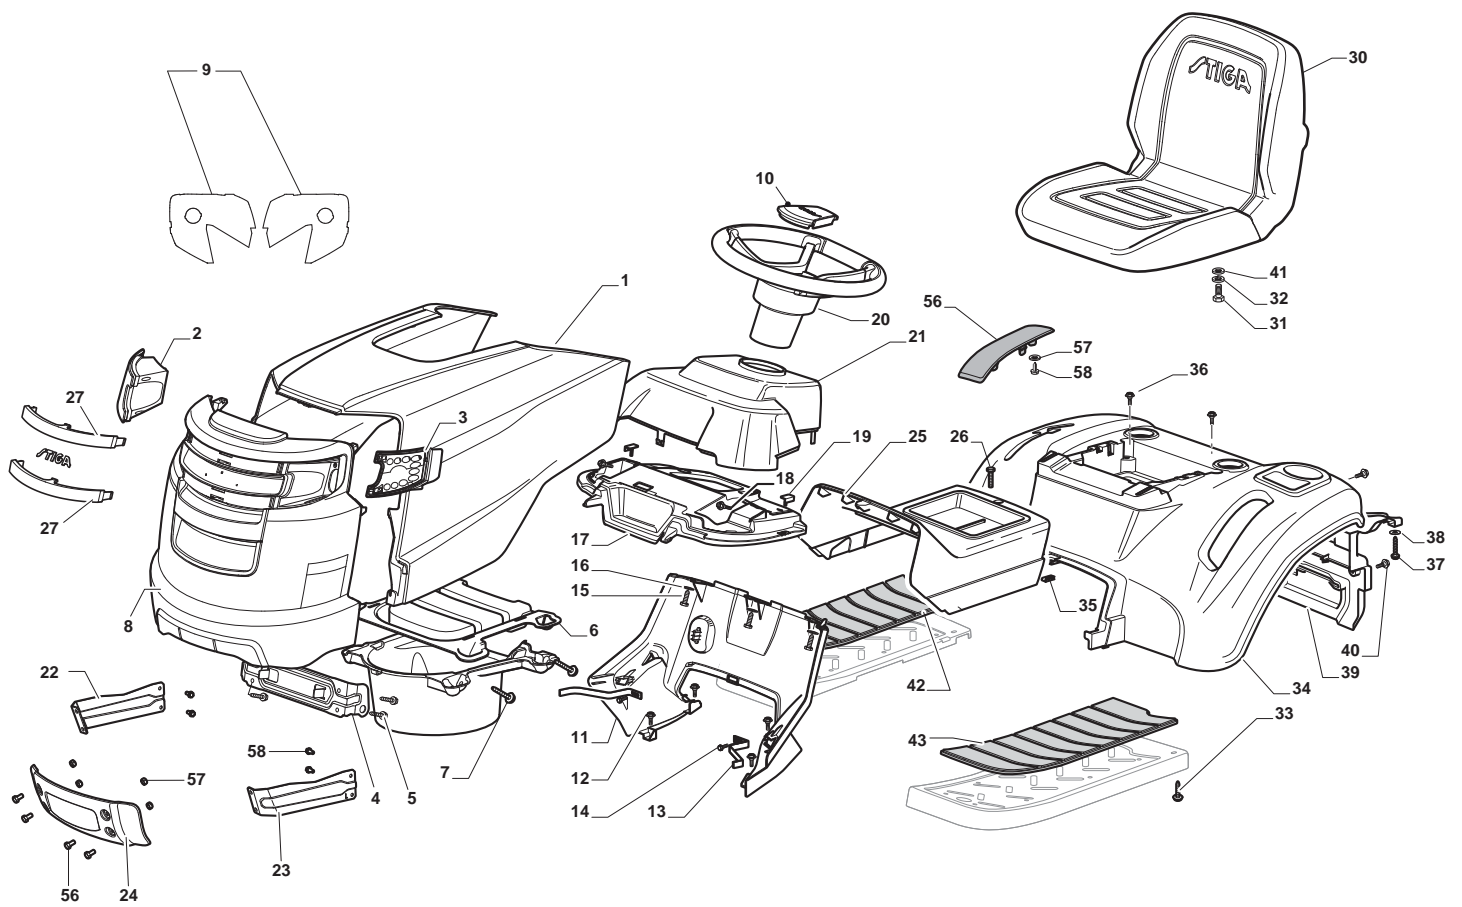

Body							for STIGA models
POS	CODE	Q.TY	DESCRIPTION	DESCRIZIONE	DESCRIPTION	BESCHREIBUNG	NOTES
1	325076912/0	1	Engine Hood Yellow	Cofano Giallo	Capot Jaune	Haubesatz Gelb	
2	382185502/0	1	Right Led Light	Fanale Led Destro	Right Led Light	Right Led Light	
3	382185503/0	1	Left Led Light	Fanale Led Sinistro	Left Led Light	Left Led Light	
4	325785365/0	1	Engine Hood Support	Supporto Cofano	Support Capot	Haubesatzhalter	
5	112735403/0	4	Screw	Vite	Vis	Schraube	
6	325108044/1	1	Conveyor	Convogliatore	Convoyeur	Konveyor	
7	112728692/0	4	Screw	Vite	Vis	Schraube	
8	325076954/0	1	Frontal Hood	Frontale Cofano	Frontal Hood	Frontal Hood	
9	114363452/0	2	Label	Etichetta	Etiquette	Aufkleber	
10	325580508/0	1	Steering Plate	Placca Volante	Plaque Volant	Lenkradplatte	
11	325785298/0	1	Dashboard Support	Supporto Cruscotto	Support Tableau Comm.	Konsolehalter	
12	125943010/0	4	Screw	Vite	Vis	Schraube	
13	325270325/0	2	Guide	Guida	Guide	Führung	
14	112735599/0	2	Screw	Vite	Vis	Schraube	
15	112735406/0	3	Screw	Vite	Vis	Schraube	
16	112523040/0	3	Washer	Rondella	Rondelle	Scheibe	
17	325120209/0	1	Dashboard	Cruscotto	Console	Konsole	
18	125943010/0	2	Screw	Vite	Vis	Schraube	
19	325260003/0	2	Grommet	Gommino	Caoutchouc	Gummi	
20	325961221/1	1	Steering Wheel	Volante	Volant	Lenkrad	
21	325120203/0	1	Cover	Coperchio	Couvercle	Deckel	
22	382785255/0	1	Right Support	Supporto Destro	Support Droit	Halter, Rechter	
23	382785257/0	1	Left Support	Supporto Sinistro	Support Gauche	Halter, Linke	
24	382263501/0	1	Bumper	Paraurti	Bumper	Stoßfänger	
25	325110463/0	1	Cover Grey	Copertura Grigio	Couvre Gris	Kappe Grau	
26	125943010/0	1	Screw	Vite	Vis	Schraube	
27	325076955/0	2	Frontal Moulding	Modanatura Frontale	Frontal Moulding	Frontal Moulding	
30	125722477/0	1	Seat	Sedile	Siege	Sitz	
31	112792611/0	4	Screw	Vite	Vis	Schraube	
32	112540260/0	4	Grower	Grower	Grower	Federring	
33	112735406/0	4	Screw	Vite	Vis	Schraube	
34	325110399/0	1	Yellow Wheels Cover	Copertura Ruote Giallo	Couvre Roues Jaune	Radenkappe Gelb	
35	112437506/0	1	Plate	Piastrina	Plaquette	Plättchen	
36	125943010/0	2	Screw	Vite	Vis	Schraube	
37	112735406/0	2	Screw	Vite	Vis	Schraube	
38	112523040/0	2	Washer	Rondella	Rondelle	Scheibe	
39	325547208/2	1	Rear Plate	Piastrina Posterioe	Plaquette	Platte	
40	125943010/0	2	Screw	Vite	Vis	Schraube	
41	112523060/0	4	Washer	Rondella	Rondelle	Scheibe	
42	325110384/0	1	Right Footboard Cover	Copripedana Destra	Couvre Marchepied Droit	Rechte Fussbrettdeckel	
43	325110385/0	1	Left Footboard Cover	Copripedana Sinistra	Couvre Marchepied Gauche	Linke Fussbrettdeckel	
55	325207191/0	1	Plate	Piastrina	Plaquette	Plättchen	
56	112792611/0	4	Screw	Vite	Vis	Schraube	
57	112155000/0	4	Nut	Dado	Ecrou	Mutter	
58	112735599/0	4	Screw	Vite	Vis	Schraube