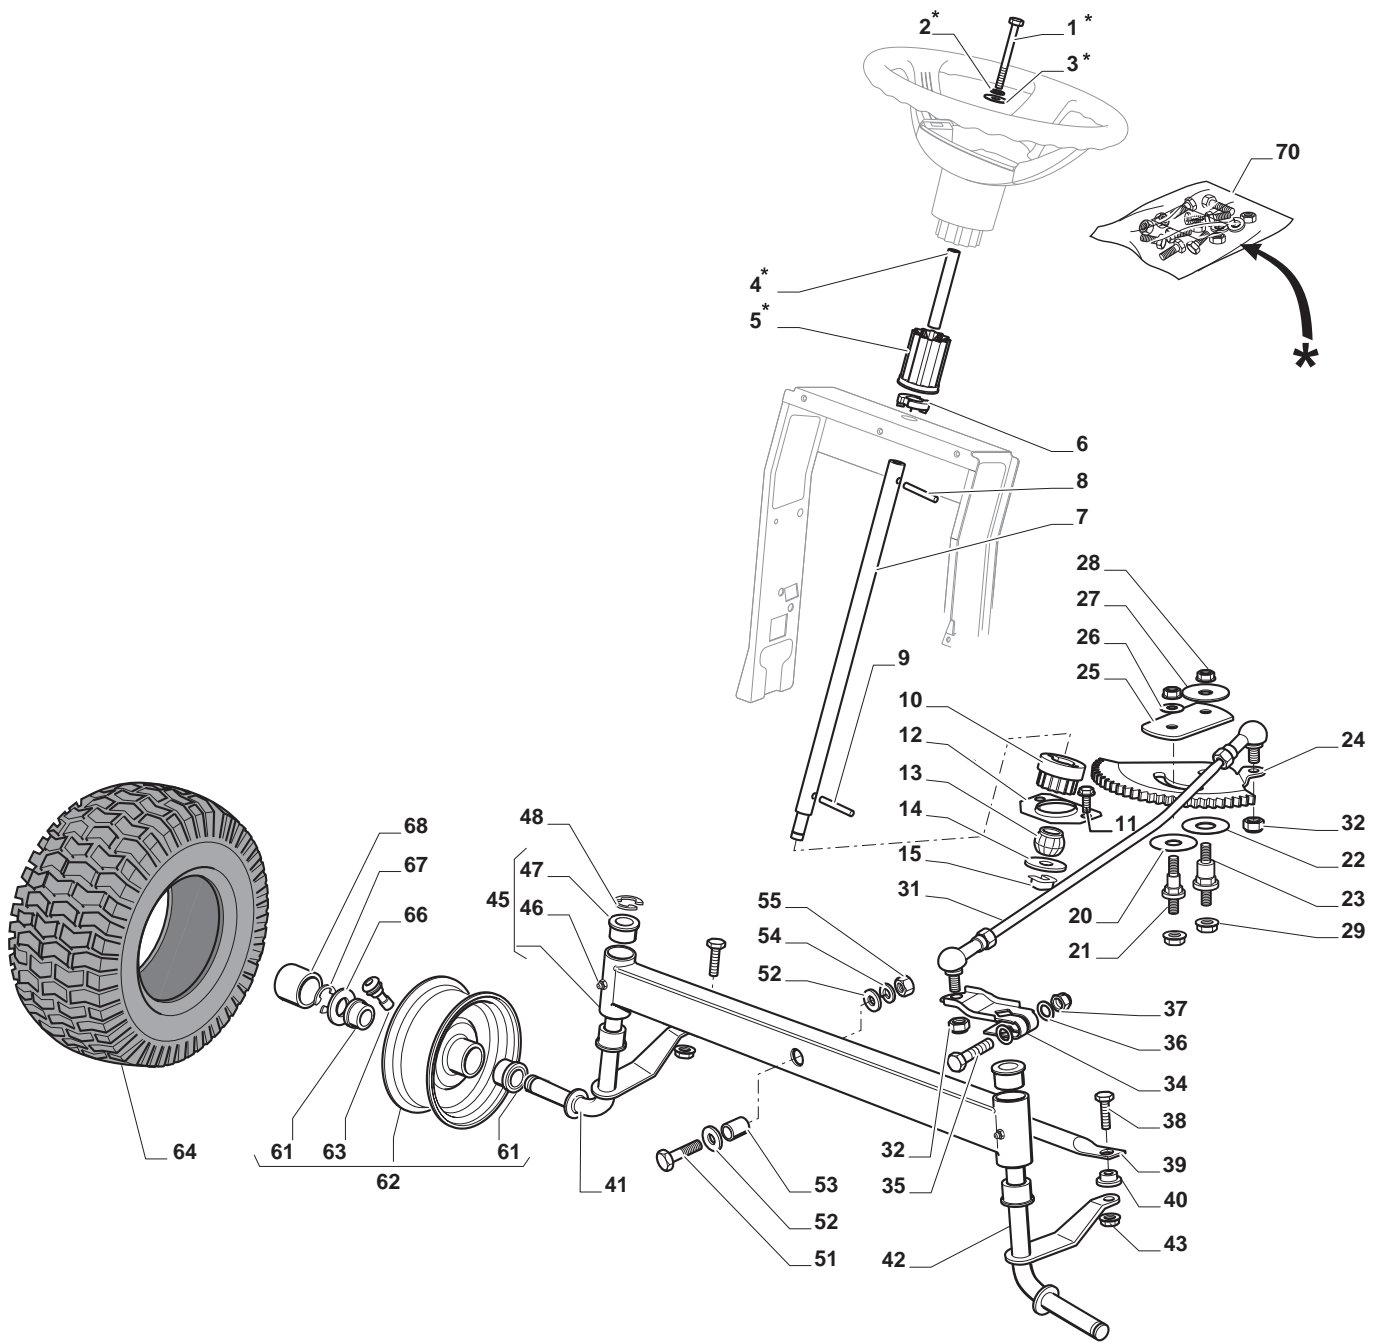

Steering							
POS	CODE	Q.TY	DESCRIPTION	DESCRIZIONE	DESCRIPTION	BESCHREIBUNG	NOTES
1	112692050/0	1	Screw	Vite	Vis	Schraube	
2	112540260/0	1	Grower	Grower	Grower	Federring	
3	112523070/0	1	Washer	Rosetta	Rondelle	Scheibe	
4	125160047/0	1	Spacer	Distanziale	Entretoise	Distanzring	
5	325785318/0	1	Support	Supporto	Support	Halter	
6	325038008/0	1	Bushing	Bushing	Bushing	Bushing	
7	125520007/0	1	Steering Column	Piantone Sterzo	Tube De Direction	Lenkungsaeule	
8	112620300/0	1	Pin	Perno	Pivot	Bolzen	
9	112622650/0	1	Pin	Perno	Pivot	Bolzen	
10	125570003/0	1	Pinion	Pignone	Pignon	Ritzel	
11	127943051/0	2	Screw	Vite	Vis	Schraube	
12	325785213/1	1	Support	Supporto	Support	Halter	
13	325743000/0	1	Joint Tc/Junior	Snodo	Joint	Gelenk	
14	112521370/0	1	Washer	Rosetta	Rondelle	Scheibe	
15	112436030/0	1	Plate	Piastra	Plaque	Platte	
20	322672151/0	1	Antifriction Washer	Rondella Antifrizione	Rondelle Antifriction	Anti Friktionswäscher	
21	125510104/0	1	Pin	Perno	Pivot	Bolzen	
22	125670023/0	1	Washer	Rosetta	Rondelle	Scheibe	
23	125510109/0	1	Pin	Perno	Pivot	Bolzen	
24	325735519/0	1	Steering Shaft	Settore Sterzo	Secteur Direction	Lenkkranz	
25	325547233/0	1	Plate	Piastra	Plaque	Platte	
26	112369500/0	1	Elastic Washer	Disco Elastico	Disque Elastique	Federscheibe	
27	122160400/0	1	Elastic Washer	Disco Elastico	Disque Elastique	Federscheibe	
28	112155010/0	2	Nut	Dado	Ecrou	Mutter	
29	112155010/0	2	Nut	Dado	Ecrou	Mutter	
31	382000566/2	1	Steering Rod	Asta Comando Sterzo	Levier Barre De Direction	Lenkungsstab	
32	112156602/0	2	Nut	Dado	Ecrou	Mutter	
34	325318243/0	1	Lever	Leva	Levier	Hebel	
35	112692390/0	1	Screw	Vite	Vis	Schraube	
36	112521360/0	2	Washer	Rosetta	Rondelle	Scheibe	
37	112156602/0	1	Nut	Dado	Ecrou	Mutter	
38	125510103/0	2	Pin	Perno	Pivot	Bolzen	
39	325840029/0	1	Tie Rod	Tirante	Tirant	Spannstange	
40	325038007/0	2	Bushing	Bussola	Douille	Büchse	
41	382230369/0	1	Right Stub Axle	Fusello Destro	Fuseau Droit	Rechter Achsschenkel	13"
41	382230373/0	1	Right Stub Axle	Fusello Destro	Fuseau Droit	Rechter Achsschenkel	15"
42	382230371/0	1	Left Stub Axle	Fusello Sinistro	Fuseau Gauche	Linker Achsschenkel	13"
42	382230375/0	1	Left Stub Axle	Fusello Sinistro	Fuseau Gauche	Linker Achsschenkel	15"
43	112155000/0	2	Nut	Dado	Ecrou	Mutter	
45	382034030/0	1	Equalizer With Bush And Lubricator	Bilanciere Con Boccola Ed Ingrassatore	Balancier Avec Douille Et Graisseur	Kipphebel Mit Büchse Und Fettbüchse	
46	112379511/0	2	Grease Dispenser	Ingrassatore	Graisseur	Fettbüchse	
47	125034002/1	4	Bush	Bussola	Douille	Büchse	
48	112001010/0	1	Benzing Ring	Anello Benzing	Anneau Benzing	Ring Benzing	
51	112692695/0	1	Screw	Vite	Vis	Schraube	
52	112523100/0	2	Washer	Rosetta	Rondelle	Scheibe	
53	125160016/0	1	Equalizer Spacer	Distanziale	Entretoise	Distanzring	
54	112587100/0	1	Grower	Grower	Grower	Federring	
55	112295300/0	1	Hexagonal Nut	Dado	Ecrou	Mutter	
61	125122200/2	4	Bearing	Cuscinetto	Roul. À Billes	Kugellager	
62	182000598/0	2	Rimm	Cerchio Ruota	Bandage Roue	Vorderrad Felger	
63	125950000/0	2	Valve	Valvola	Vanne	Ventil	
64	125590014/0	2	Tyre	Pneumatico	Pneu	Reifen	13"
64	127590066/0	2	Tyre	Pneumatico	Pneu	Reifen	15"
66	125670005/1	2	Washer	Rosetta	Rondelle	Scheibe	
67	112001010/0	2	Benzing Ring	Anello Benzing	Anneau Benzing	Ring Benzing	
68	322110233/0	2	Hub Cap Grey	Coprimozzo Grigio	Couvre-Moyeu Gris	Radkappe Grau	
70	382180124/0	1	Screw	Vite	Vis	Schraube