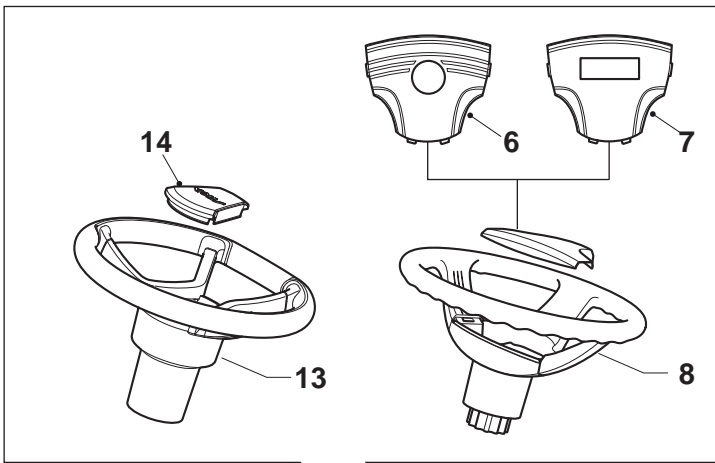

Seat & Steering Wheel							
POS	CODE	Q.TY	DESCRIPTION	DESCRIZIONE	DESCRIPTION	BESCHREIBUNG	NOTES
1	125722472/0	1	Seat	Sedile	Siege	Sitz	
2	125722463/0	1	Seat	Sedile	Siege	Sitz	
3	125722453/1	1	Seat	Sedile	Siege	Sitz	
3	125722453/1	1	Seat	Sedile	Siege	Sitz	
4	125722471/0	1	Seat	Sedile	Siege	Sitz	
5	125722456/0	1	Seat	Sedile	Siege	Sitz	
6	325580503/0	1	Steering Plate	Placca Volante	Plaque Volant	Lenkradplatte	Round Plate
7	325580504/0	1	Steering Plate	Placca Volante	Plaque Volant	Lenkradplatte	Square Plate
8	325961219/0	1	Steering Wheel	Volante	Volant	Lenkrad	
9	112792611/0	4	Screw	Vite	Vis	Schraube	
10	112540260/0	4	Grower	Grower	Grower	Federring	
11	112523060/0	4	Washer	Rondella	Rondelle	Scheibe	
12	125722477/0	1	Seat	Sedile	Siege	Sitz	
13	325961221/1	1	Steering Wheel	Volante	Volant	Lenkrad	
14	325580508/0	1	Steering Plate	Placca Volante	Plaque Volant	Lenkradplatte	STIGA Plate