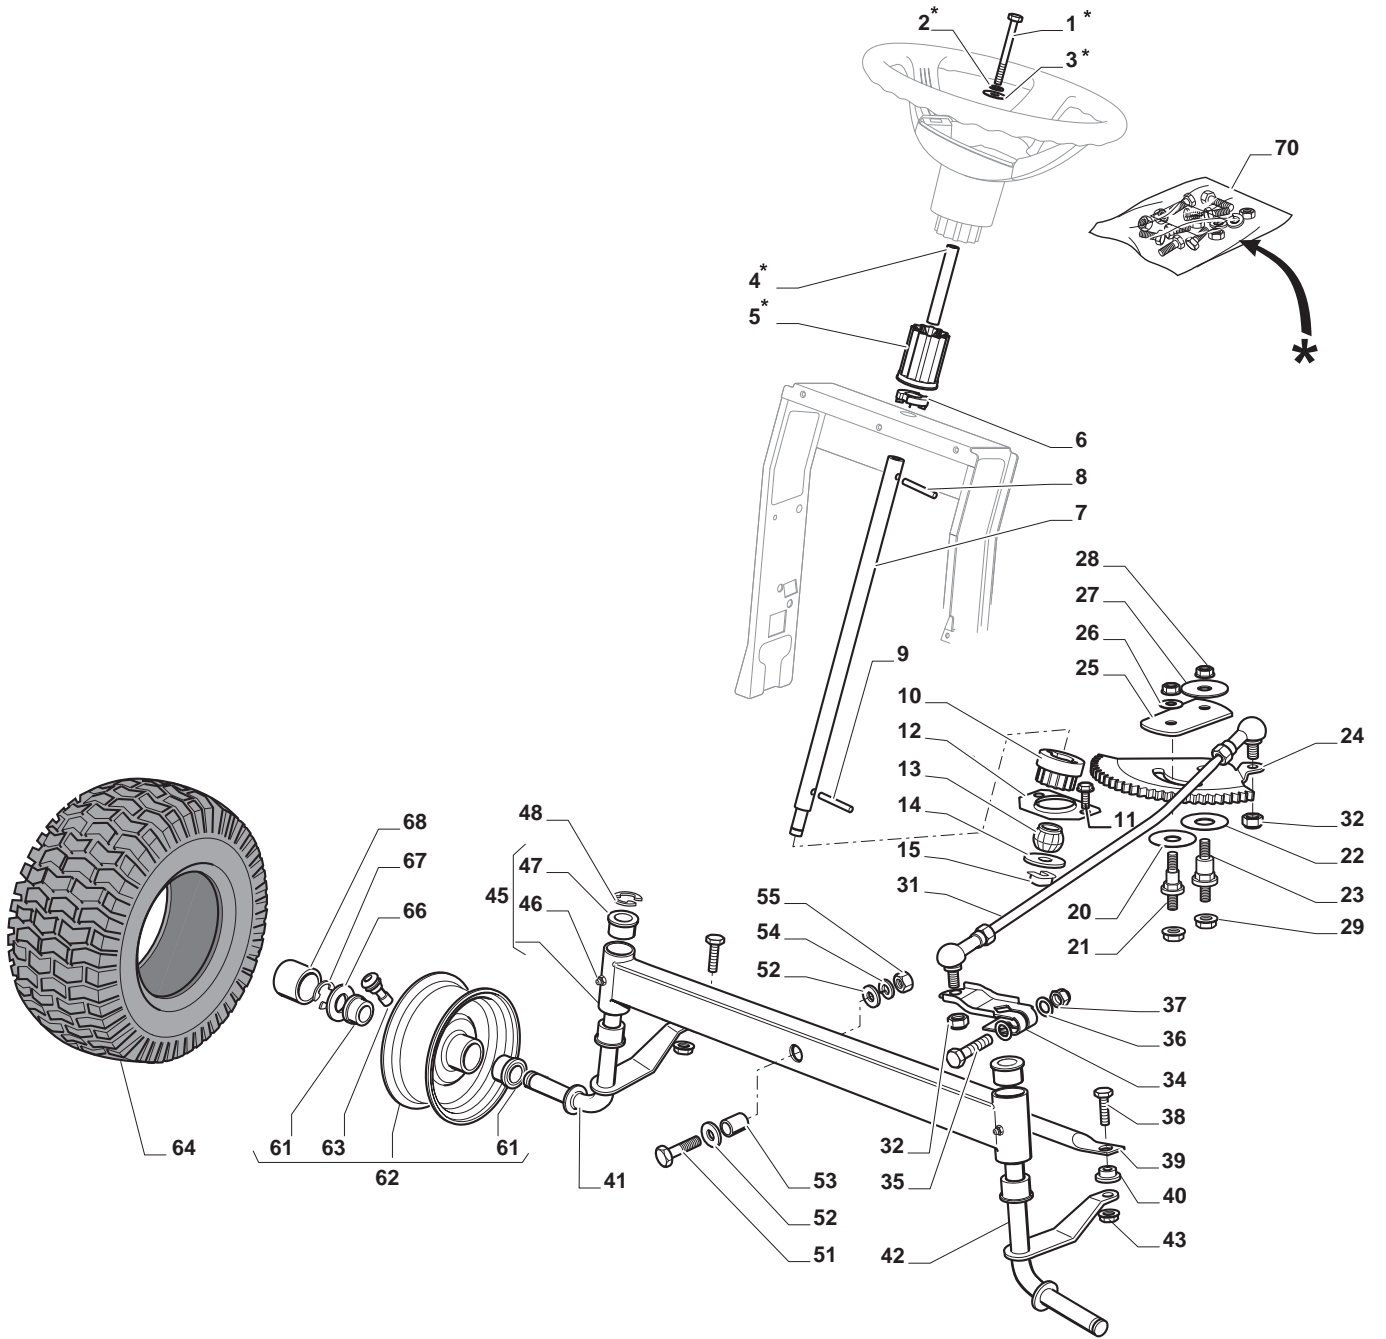

Steering							
POS	CODE	Q.TY	DESCRIPTION	DESCRIZIONE	DESCRIPTION	BESCHREIBUNG	NOTES
1	112692050/0	1	Screw	Vite	Vis	Schraube	
2	112540260/0	1	Grower	Grower	Grower	Federring	
3	112523070/0	1	Washer	Rosetta	Rondelle	Scheibe	
4	125160047/0	1	Spacer	Distanziale	Entretoise	Distanzring	
5	325785318/0	1	Support	Supporto	Support	Halter	
6	325038008/0	1	Bushing	Bushing	Bushing	Bushing	
7	125520007/0	1	Steering Column	Piantone Sterzo	Tube De Direction	Lenkungsaeule	
8	112620300/0	1	Pin	Perno	Pivot	Bolzen	
9	112622650/0	1	Pin	Perno	Pivot	Bolzen	
10	125570003/0	1	Pinion	Pignone	Pignon	Ritzel	
11	127943051/0	2	Screw	Vite	Vis	Schraube	
12	325785213/1	1	Support	Supporto	Support	Halter	
13	325743000/0	1	Joint Tc/Junior	Snodo	Joint	Gelenk	
14	112521370/0	1	Washer	Rosetta	Rondelle	Scheibe	
15	112436030/0	1	Plate	Piastra	Plaque	Platte	
20	322672151/0	1	Antifriction Washer	Rondella Antifrizione	Rondelle Antifriction	Anti Friktionswäscher	
21	125510104/0	1	Pin	Perno	Pivot	Bolzen	
22	125670023/0	1	Washer	Rosetta	Rondelle	Scheibe	
23	125510109/0	1	Pin	Perno	Pivot	Bolzen	
24	325735519/0	1	Steering Shaft	Settore Sterzo	Secteur Direction	Lenkkranz	
25	325547233/0	1	Plate	Piastra	Plaque	Platte	
26	112369500/0	1	Elastic Washer	Disco Elastico	Disque Elastique	Federscheibe	
27	122160400/0	1	Elastic Washer	Disco Elastico	Disque Elastique	Federscheibe	
28	112155010/0	2	Nut	Dado	Ecrou	Mutter	
29	112155010/0	2	Nut	Dado	Ecrou	Mutter	
31	382000566/2	1	Steering Rod	Asta Comando Sterzo	Levier Barre De Direction	Lenkungsstab	
32	112156602/0	2	Nut	Dado	Ecrou	Mutter	
34	325318243/0	1	Lever	Leva	Levier	Hebel	
35	112692390/0	1	Screw	Vite	Vis	Schraube	
36	112521360/0	2	Washer	Rosetta	Rondelle	Scheibe	
37	112156602/0	1	Nut	Dado	Ecrou	Mutter	
38	125510103/0	2	Pin	Perno	Pivot	Bolzen	
39	325840029/0	1	Tie Rod	Tirante	Tirant	Spannstange	
40	325038007/0	2	Bushing	Bussola	Douille	Büchse	
41	382230369/0	1	Right Stub Axle	Fusello Destro	Fuseau Droit	Rechter Achsschenkel	13"
41	382230373/0	1	Right Stub Axle	Fusello Destro	Fuseau Droit	Rechter Achsschenkel	15"
42	382230371/0	1	Left Stub Axle	Fusello Sinistro	Fuseau Gauche	Linker Achsschenkel	13"
42	382230375/0	1	Left Stub Axle	Fusello Sinistro	Fuseau Gauche	Linker Achsschenkel	15"
43	112155000/0	2	Nut	Dado	Ecrou	Mutter	
45	382034030/0	1	Equalizer With Bush And Lubricator	Bilanciere Con Boccola Ed Ingrassatore	Balancier Avec Douille Et Graisseur	Kipphebel Mit Büchse Und Fettbüchse	
46	112379511/0	2	Grease Dispenser	Ingrassatore	Graisseur	Fettbüchse	
47	125034002/1	4	Bush	Bussola	Douille	Büchse	
48	112001010/0	1	Benzing Ring	Anello Benzing	Anneau Benzing	Ring Benzing	
51	112692695/0	1	Screw	Vite	Vis	Schraube	
52	112523100/0	2	Washer	Rosetta	Rondelle	Scheibe	
53	125160016/0	1	Equalizer Spacer	Distanziale	Entretoise	Distanzring	
54	112587100/0	1	Grower	Grower	Grower	Federring	
55	112295300/0	1	Hexagonal Nut	Dado	Ecrou	Mutter	
61	125122200/2	4	Bearing	Cuscinetto	Roul. À Billes	Kugellager	
62	182000598/0	2	Rimm	Cerchio Ruota	Bandage Roue	Vorderrad Felger	
63	125950000/0	2	Valve	Valvola	Vanne	Ventil	
64	125590014/0	2	Tyre	Pneumatico	Pneu	Reifen	13"
64	127590066/0	2	Tyre	Pneumatico	Pneu	Reifen	15"
66	125670005/1	2	Washer	Rosetta	Rondelle	Scheibe	
67	112001010/0	2	Benzing Ring	Anello Benzing	Anneau Benzing	Ring Benzing	
68	322110233/0	2	Hub Cap Grey	Coprimozzo Grigio	Couvre-Moyeu Gris	Radkappe Grau	
70	382180124/0	1	Screw	Vite	Vis	Schraube