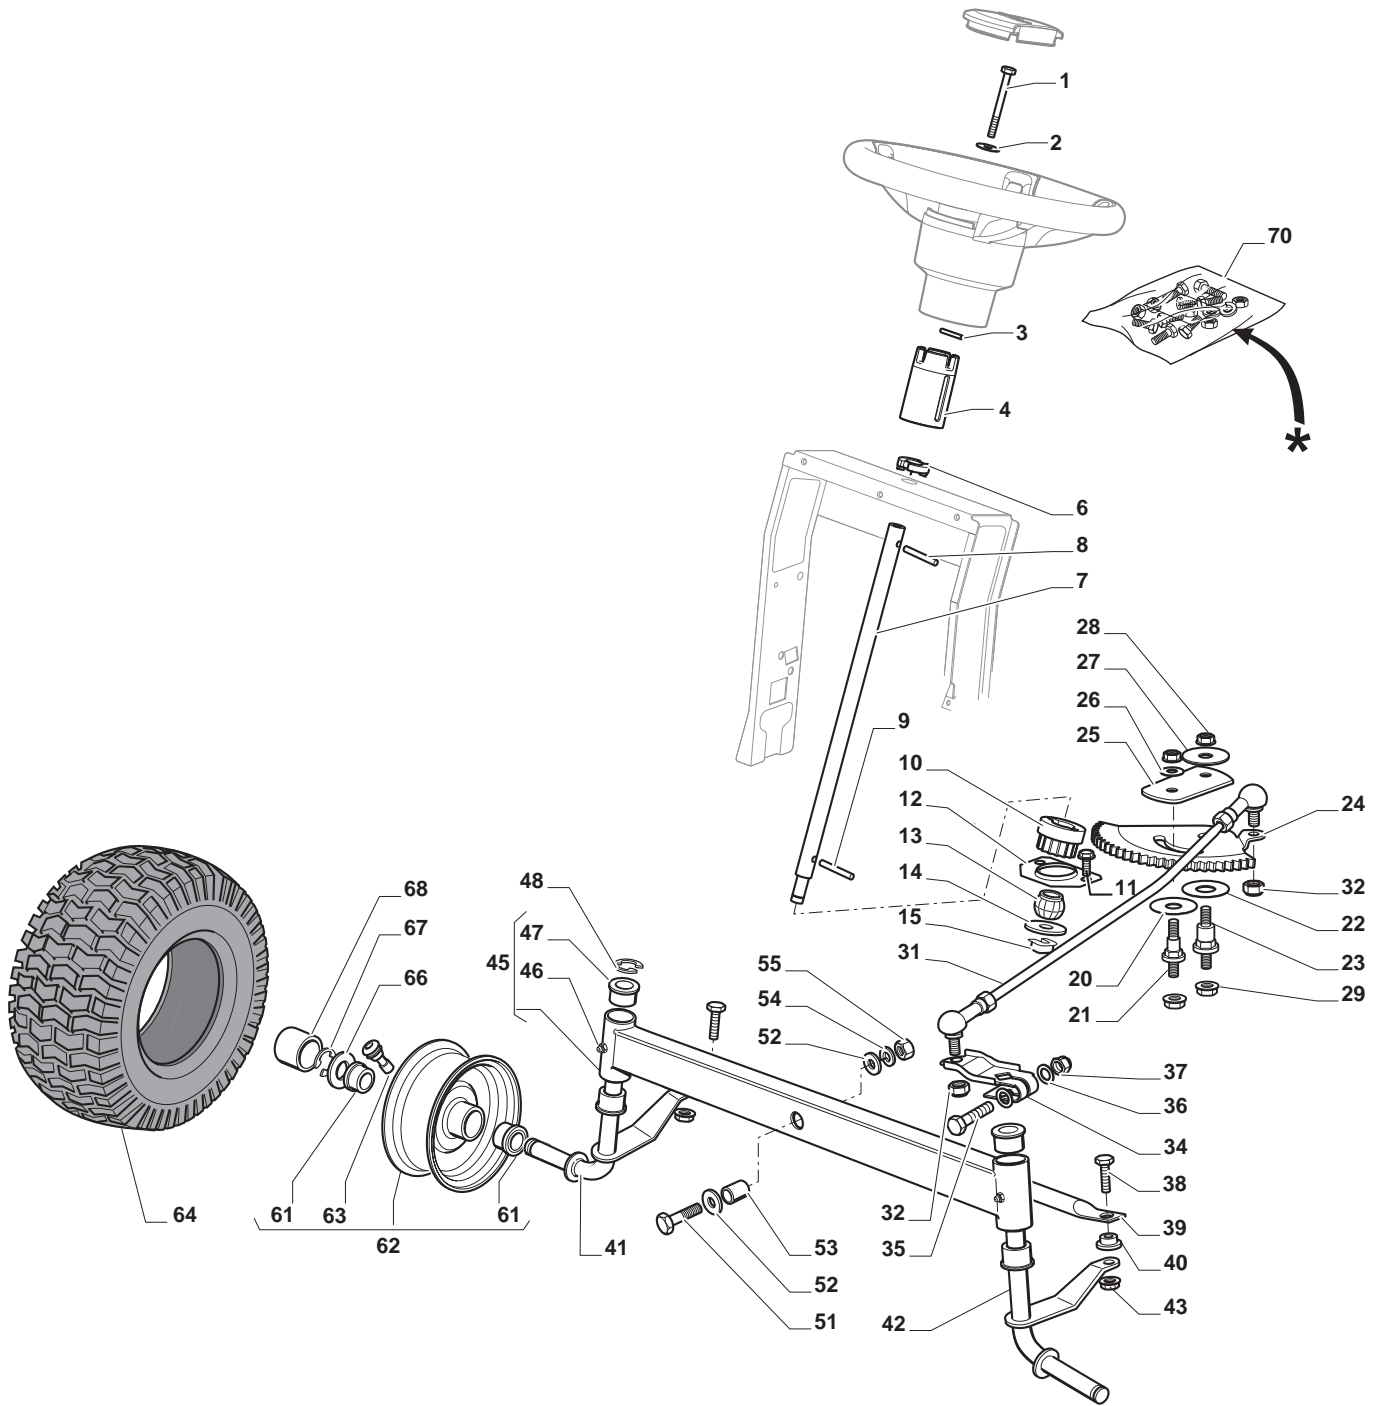

Steering							for STIGA models
POS	CODE	Q.TY	DESCRIPTION	DESCRIZIONE	DESCRIPTION	BESCHREIBUNG	NOTES
1	112692050/0	1	Screw	Vite	Vis	Schraube	
2	112540260/0	1	Washer	Rondella	Rondelle	Scheibe	
3	112523070/0	1	Pin	Spina	Ressort	Stift	
4	382785266/0	1	Support	Supporto	Support	Halter	
6	325038008/0	1	Bushing	Boccola	Douille	Büchse	
7	125520007/0	1	Steering Column	Piantone Sterzo	Tube De Direction	Lenkungsaeule	
8	112620300/0	1	Pin	Spina	Ressort	Stift	
9	112622650/0	1	Pin	Spina	Goupille	Stift	
10	125570003/0	1	Pinion	Pignone	Pignon	Ritzel	
11	127943051/0	2	Screw	Vite	Vis	Schraube	
12	325785213/1	1	Support	Supporto	Support	Halter	
13	325743000/0	1	Joint Tc/Junior	Snodo	Joint	Gelenk	
14	112521370/0	1	Washer	Rondella	Rondelle	Scheibe	
15	112436030/0	1	Plate	Piastrina	Plaquette	Plattechen	
20	322672151/0	1	Antifriction Washer	Rondella Antifrizione	Rondelle Antifriction	Anti Friktionswäscher	
21	125510104/0	1	Pin	Perno	Pivot	Bolzen	
22	125670023/0	1	Washer	Rondella	Rondelle	Scheibe	
23	125510109/0	1	Pin	Perno	Pivot	Bolzen	
24	325735519/0	1	Steering Shaft	Settore Sterzo	Secteur Direction	Lenkkranz	
25	325547233/0	1	Plate	Piastrina	Plaquette	Plättchen	
26	112369500/0	1	Elastic Washer	Disco Elastico	Disque Elastique	Federscheibe	
27	122160400/0	1	Elastic Washer	Disco Elastico	Disque Elastique	Federscheibe	
28	112155010/0	2	Nut	Dado	Écrou	Mutter	
29	112155010/0	2	Nut	Dado	Écrou	Mutter	
31	382000566/2	1	Rod	Asta	Tige	Stange	
32	112156602/0	2	Nut	Dado	Écrou	Mutter	
34	325318243/0	1	Lever	Leva	Levier	Hebel	
35	112692390/0	1	Screw	Vite	Vis	Schraube	
36	112521360/0	2	Washer	Rondella	Rondelle	Scheibe	
37	112156602/0	1	Nut	Dado	Écrou	Mutter	
38	125510103/0	2	Pin	Perno	Pivot	Bolzen	
39	325840029/0	1	Tie Rod	Tirante	Tirant	Spannstange	
40	325038007/0	2	Bushing	Boccola	Douille	Büchse	
41	382230369/0	1	Right Stub Axle	Fusello Destro	Fuseau Droit	Rechter Achsschenkel	13"
41	382230373/0	1	Right Stub Axle	Fusello Destro	Fuseau Droit	Rechter Achsschenkel	15"
42	382230371/0	1	Left Stub Axle	Fusello Sinistro	Fuseau Gauche	Linker Achsschenkel	13"
42	382230375/0	1	Left Stub Axle	Fusello Sinistro	Fuseau Gauche	Linker Achsschenkel	15"
43	112155000/0	2	Nut	Dado	Écrou	Mutter	
45	382034030/0	1	Equalizer W/ Bush And Lubricator	Bilanciere Con Boccola Ed Ingrassatore	Balancier Avec Douille Et Graisseur	Kipphebel Mit Büchse Und Fettbüchse	
46	112379511/0	2	Grease Dispenser	Ingrassatore	Graisseur	Fettbüchse	
47	125034002/1	4	Bush	Boccola	Douille	Büchse	
48	112001010/0	1	Benzing Ring	Anello Benzing	Anneau Benzing	Ring Benzing	
51	112692695/0	1	Screw	Vite	Vis	Schraube	
52	112523100/0	2	Washer	Rondella	Rondelle	Scheibe	
53	125160016/0	1	Equalizer Spacer	Distanziale	Entretoise	Entfernungsstück	
54	112587100/0	1	Grower	Grower	Grower	Grower	
55	112295300/0	1	Nut	Dado	Ecrou	Mutter	
61	125122200/2	4	Bearing	Cuscinetto	Roulement	Lager	
62	182000598/0	2	Rimm	Cerchio Ruota	Bandage Roue	Vorderrad Felger	
63	125950000/0	2	Valve	Valvola	Soupape	Ventil	
64	125590014/0	2	Tyre	Pneumatico	Pneu	Reifen	13"
64	127590066/0	2	Tyre	Pneumatico	Pneu	Reifen	15"
66	125670005/1	2	Washer	Rosetta	Rondelle	Scheibe	
67	112001010/0	2	Benzing Ring	Anello Benzing	Anneau Benzing	Ring Benzing	
68	322110239/0	2	Hub Cover	Coprimozzo	Couvre-Moyeu Noir	Nabedeckel	Stiga Style
70	382180124/0	1	Screw	Vite	Vis	Schraube