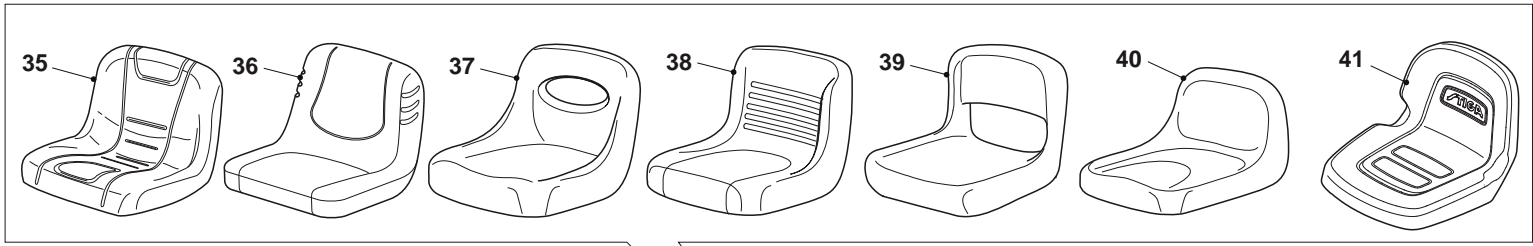

THIS INFORMATION IS NOT INTENDED FOR SALE OR RESALE, AND THIS NOTICE MUST REMAIN ON ALL COPIES.

GLOBAL GARDEN PRODUCTS

Frame							
POS	CODE	Q.TY	DESCRIPTION	DESCRIZIONE	DESCRIPTION	BESCHREIBUNG	NOTES
1	325961220/0	1	Steering Wheel	Volante	Support Volant	Lenkrad Halter	
2	327110486/0	1	Steering Column Cover, Grey	Piantone Sterzo, Grigio	Couvre Tube De Direction, Gris	Lenkungsaeule kappe Grau	
2	327110487/0	1	Steering Column Cover, Black	Copertura Piantone Sterzo, Nero	Couvre Tube De Direction, Noire	Lenkungsaeule Kappe, Schwarz	
2	327110519/0	1	Steering Column Cover, Grey St	Copertura Piantone Sterzo, Grigio St	Couvre Tube De Direction, Gris STIGA	Lenkungsaeule Kappe, Grau St	
3	327110510/0	1	Steering Column Cover, Red	Piantone Sterzo, Rosso	Couvercle Avant, Rouge	Lenkungsaeule kappe Rot	
3	327110492/0	1	Front Cover, Yellow	Protezione Anteriore, Giallo	Couvercle Avant, Jaune	Vorderdeckel, Gelb	
3	327110493/0	1	Front Cover, White	Protezione Anteriore, Bianco	Couvercle Avant, Blanc	Vorderdeckel, Weiß	
3	327110528/0	1	Front Cover, Green	Protezione Anteriore, Verde	Couvercle Avant, Vert	Vorderdeckel, Grün	
4	125943010/0	4	Screw	Vite	Vis	Schraube	
5	327110483/0	1	Rear Steering Column Cover, Grey	Copertura Piantone Sterzo, Grigio	Couvercle Arrier, Gris	Lenkungsaeule kappe Grau	
5	327110522/0	1	Rear Cover, Black	Protezione Posteriore, Nero	Couvercle Arrier, Noire	Hinterdeckel, Schwarz	
5	327110518/0	1	Rear Cover, Grey	Protezione Post. Grigio	Couvercle Arrier, Gris	Hinterdeckel, Grau	Stiga Models
6	112728300/0	4	Screw	Vite	Vis	Schraube	
7	327500501/0	1	Right Footboard	Pedana Destra	Marchepied Droit	Rechte Fussbrett	
8	327500500/0	1	Left Footboard	Pedana Sinistra	Marchepied Gauche	Linke Fussbrett	
9	112735402/0	14	Screw	Vite	Vis	Schraube	
10	327110478/1	1	Central Cover, Grey	Copertura Centrale, Grigio	Couvre Central, Gris	Kappe, Grau	
10	327110520/1	1	Central Cover, Black	Copertura Centrale, Nero	Couvre Central Noir	Kappe, Schwarz	
10	327110516/1	1	Central Cover, Grey	Copertura Centrale, Grigio	Couvre Central, Gris	Kappe, Grau	
11	112728300/0	2	Screw	Vite	Vis	Schraube	
12	327110511/0	1	Right Rear Cover, Red	Protezione Posteriore Destra Rosso	Couvre Roue Droit, Rouge	Hinterdeckel Rot Recht	
12	327110488/0	1	Right Wheels Cover, Yellow	Copriruota Destro, Giallo	Couvre Roue Droit, Jaune	Rechte Radkappe, Gelb	
12	327110489/0	1	Right Wheels Cover, White	Copriruota Destro, Bianco	Couvre Roue Droit, Blanc	Rechte Radkappe, Weiß	
12	327110533/0	1	Right Wheels Cover, Black	Copriruota Destro, Nero	Couvre Roue Droit, Noire	Rechte Radkappe, Schwarz	
12	327110529/0	1	Right Wheels Cover, Green	Copriruota Destro, Verde	Couvre Roue Droit, Vert	Rechte Radkappe, Grün	
13	327110512/0	1	Left Rear Cover, Red	Protezione Posteriore Sinistra Rosso	Couvre Roue Gauche, Rouge	Hinterdeckel Rot Linke	
13	327110490/0	1	Left Wheels Cover, Yellow	Copriruota Sinistro, Giallo	Couvre Roue Gauche, Jaune	Linke Radkappe, Gelb	
13	327110491/0	1	Left Wheels Cover, White	Copriruota Sinistro, Bianco	Couvre Roue Gauche, Blanc	Linke Radkappe, Weiß	
13	327110534/0	1	Left Wheels Cover, Black	Copriruota Sinistro, Nero	Couvre Roue Gauche, Noire	Linke Radkappe, Schwarz	
13	327110530/0	1	Left Wheels Cover, Green	Copriruota Sinistro, Verde	Couvre Roue Gauche, Vert	Linke Radkappe, Grün	
14	112727801/0	6	Screw	Vite	Vis	Schraube	
15	112728300/0	6	Screw	Vite	Vis	Schraube	
16	327110480/1	1	Frame Cover	Copertura Telaio	Couverture Chassis, Gris	Abdeckrahmen	
16	327110517/1	1	Frame Cover, Grey	Copertura Telaio, Grigio	Couverture Chassis, Gris	Abdeckrahmen, Grau	
16	327110521/1	1	Frame Cover, Black	Copertura Telaio, Nero	Couverture Chassis, Noire	Abdeckrahmen, Schwarz	
17	112437507/0	10	Rapid Fixing Plate	Piastrina	Plaquette	Plättchen	
19	125943010/0	6	Screw	Vite	Vis	Schraube	
21	327110481/1	1	Engine Cover Black	Copertura Motore Nero	Couvre Moteur Noir	Motorkappe Schwarz	
22	327110514/0	1	Rear Cover, Red	Protezione Posteriore Rosso	Couvre, Rouge	Hinterdeckel Rot	
22	327110494/0	1	Cover, Yellow	Copertura, Giallo	Couvre, Jaune	Kappe, Gelb	
22	327110495/0	1	Cover, White	Copertura, Bianco	Couvre, Blanc	Kappe, Weiß	
22	327110536/0	1	Cover, Black	Copertura, Nero	Couvre, Noire	Kappe, Schwarz	
22	327110532/0	1	Cover, Green	Copertura, Verde	Couvre, Vert	Kappe, Grün	
24	327394004/0	1	Handle, Black	Maniglia Nera	Griff Schwarz	Poignée Noir	
25	327110513/0	1	Red Grass-catcher Cover	Copertura Sacco Rosso	Couvre-Bac Mobile, Rouge	Sackkappe, Rot	
25	327110484/0	1	Grass-Catcher Cover, Yellow	Copertura Sacco, Giallo	Couvre-Bac Mobile, Jaune	Beweglicher Sackkappe, Gelb	
25	327110485/0	1	Grass-Catcher Cover, White	Copertura Sacco, Bianco	Couvre-Bac Mobile, Blanc	Beweglicher Sackkappe, Weiß	
25	327110535/0	1	Grass-Catcher Cover, Black	Copertura Sacco, Nero	Couvre-Bac Mobile, Noire	Beweglicher Sackkappe, Schwarz	
25	327110531/0	1	Grass-Catcher Cover, Green	Copertura Sacco, Verde	Couvre-Bac Mobile, Vert	Beweglicher Sackkappe, Grün	
26	184106074/0	1	Box, Fabric	Sacco Tela	Sac, Toile	Sack, Tuck	
27	112793101/0	4	Screw	Vite	Vis	Schraube	
28	112583500/0	4	Grower	Grower	Grower	Grower	
29	112523060/0	4	Washer	Rondella	Rondelle	Scheibe	
31	325580503/0	1	Steering Plate	Placca Volante	Plaque Volant	Lenkradplatte	Round
32	325580504/0	1	Steering Plate	Placca Volante	Plaque Volant	Lenkradplatte	Square