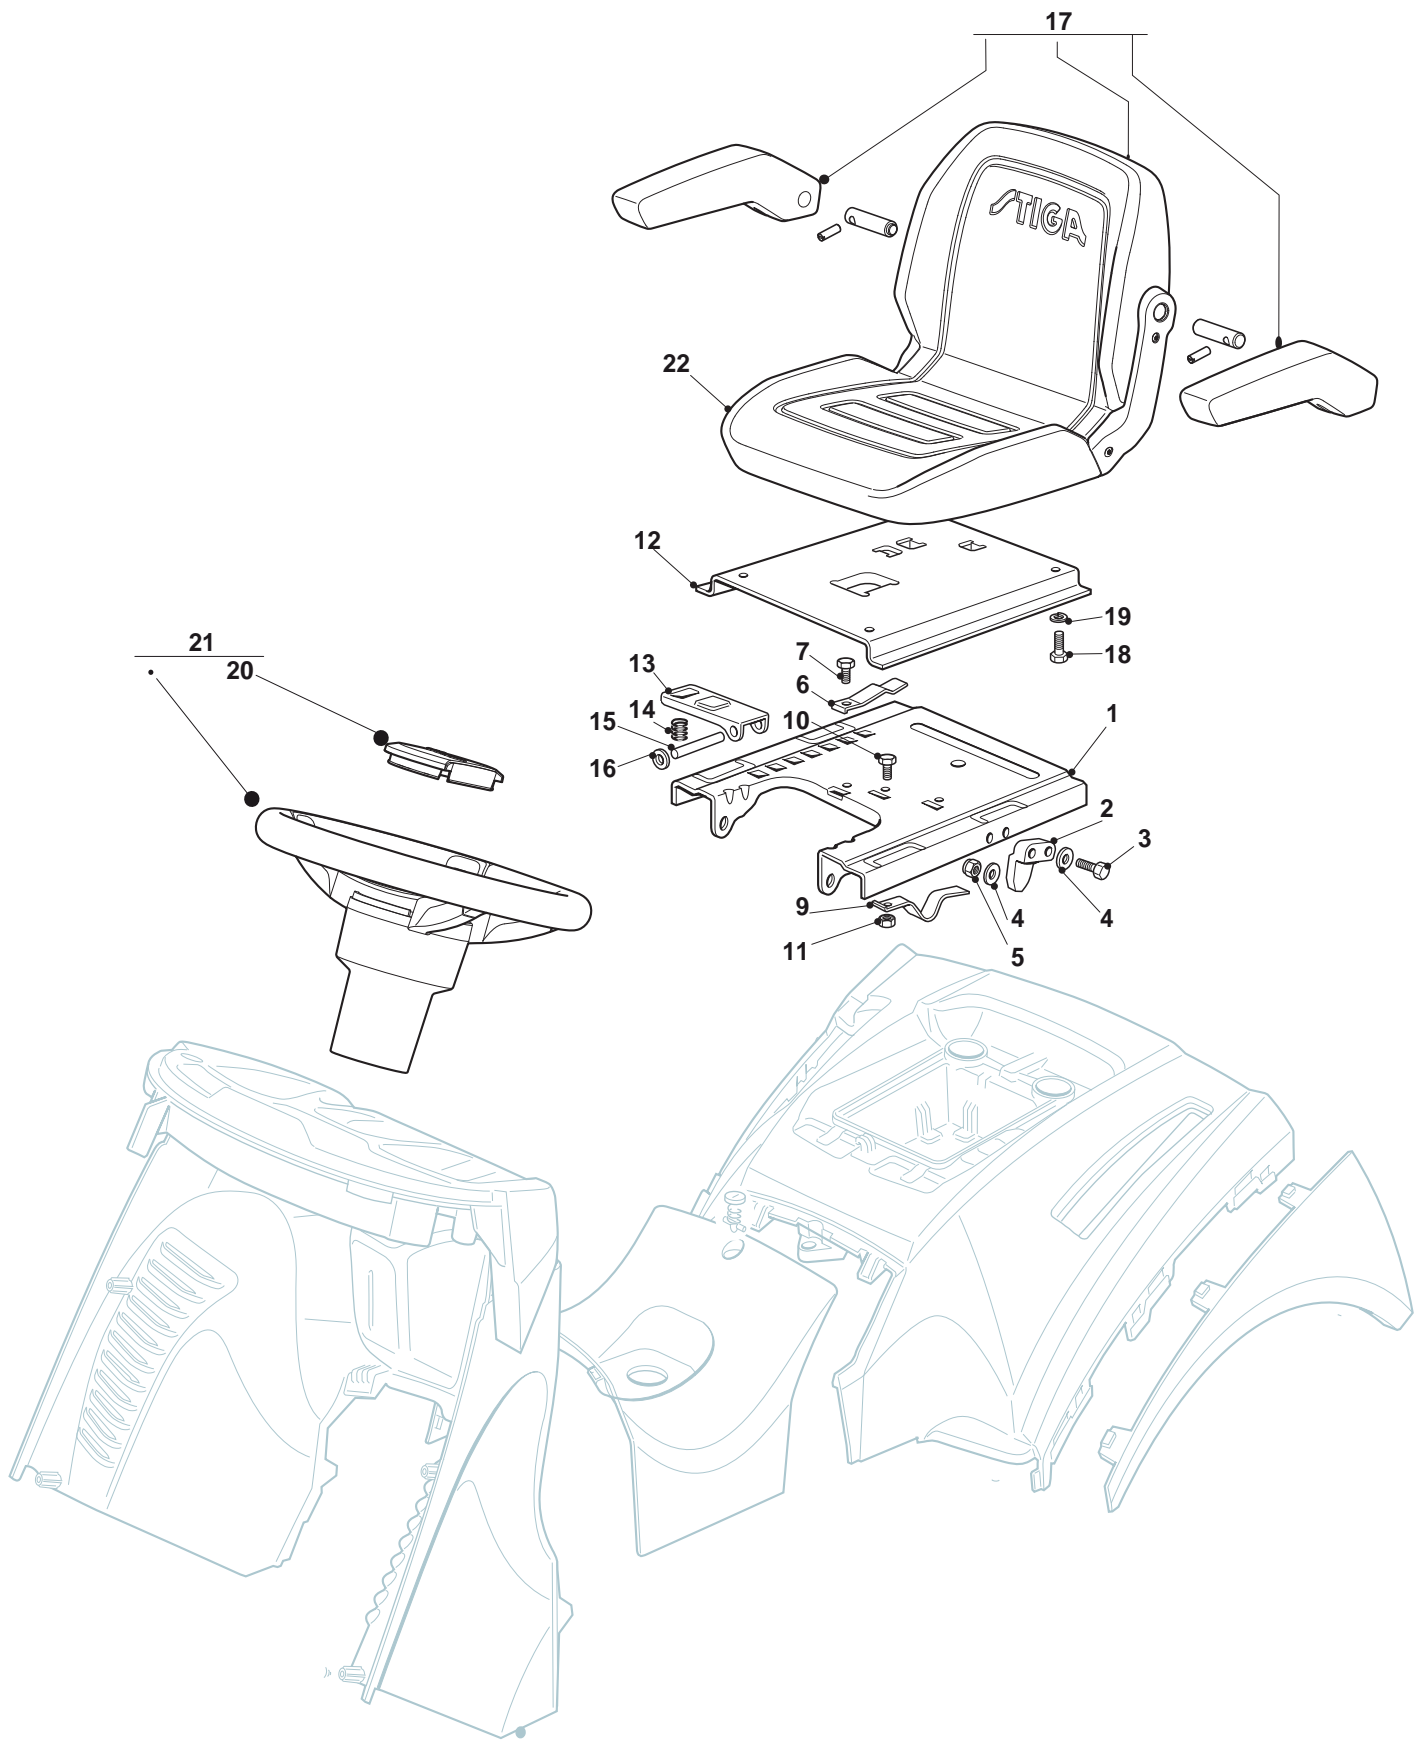

Seat & Steering Wheel							
POS	CODE	Q.TY	DESCRIPTION	DESCRIZIONE	DESCRIPTION	BESCHREIBUNG	NOTES
1	325785149/2	1	Fixed Seat Support	Supporto Sedile Fisso	Support Siege Fixe	Fest Sitzhalter	
2	325060049/0	1	Seat Switch Cam	Camma Azionamento	Came Interrupteur Siege	Nocken	
3	112815050/0	2	Screw	Vite	Vis	Schraube	
4	112521320/0	4	Washer	Rosetta	Rondelle	Scheibe	
5	112372550/0	2	Nut	Dado	Ecrou	Mutter	
6	125430203/1	1	Spring	Molla Arresto	Ressort D'Arret	Rastfeder	
7	112731580/0	1	Screw	Vite	Vis	Schraube	
9	125430223/2	1	Spring	Molla	Ressort	Feder	
10	112789000/0	1	Screw	Vite	Vis	Schraube	
11	112154330/0	1	Low Nut	Dado	Écrou	Mutter	
12	325785147/2	1	Seat Support	Supporto Sedile	Support Siege	Sitzhalter	
13	325318109/1	1	Stop Lever	Leva Arresto	Levier D'Arret	Abstellhebel	
14	125430202/1	1	Spring	Molla	Ressort	Feder	
15	125510000/0	1	Pin	Perno	Pivot	Bolzen	
16	112604897/0	2	Elastic Washer	Disco Elastico	Disque Elastique	Federscheibe	
17	382735810/0	1	Seat Assy	Ass. Sedile	Ens. Siege	Sitz Kit	
18	112793102/0	4	Screw	Vite	Vis	Schraube	
19	112583500/0	4	Grower	Grower	Grower	Grower	
20	325580508/0	1	Steering Plate	Placca Volante	Plaque Volant	Lenkradplatte	
21	325961222/1	1	Steering Wheel	Volante	Volant	Lenkrad	
22	125722479/0	1	Seat	Sedile	Siege	Sitz