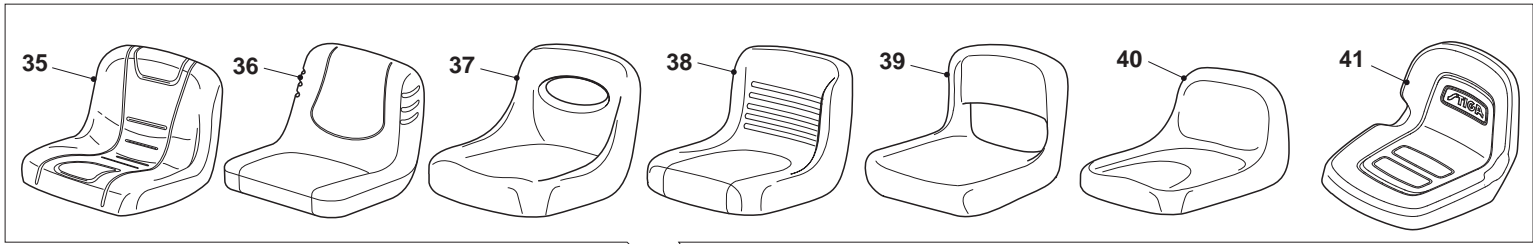

THIS INFORMATION IS NOT INTENDED FOR SALE OR RESALE, AND THIS NOTICE MUST REMAIN ON ALL COPIES.

GLOBAL GARDEN PRODUCTS

Frame							
POS	CODE	Q.TY	DESCRIPTION	DESCRIZIONE	DESCRIPTION	BESCHREIBUNG	NOTES
1	325961220/0	1	Steering Wheel	Volante	Support Volant	Lenkrad Halter	
2	327110486/0	1	Steering Column Cover, Grey	Piantone Sterzo, Grigio	Couvre Tube De Direction, Gris	Lenkungsaeule kappe Grau	
2	327110487/0	1	Steering Column Cover, Black	Copertura Piantone Sterzo, Nero	Couvre Tube De Direction, Noire	Lenkungsaeule Kappe, Schwarz	
2	327110519/0	1	Steering Column Cover, Grey St	Copertura Piantone Sterzo, Grigio St	Couvre Tube De Direction, Gris STIGA	Lenkungsaeule Kappe, Grau St	
3	327110510/0	1	Steering Column Cover, Red	Piantone Sterzo, Rosso	Couvercle Avant, Rouge	Lenkungsaeule kappe Rot	
3	327110492/0	1	Front Cover, Yellow	Protezione Anteriore, Giallo	Couvercle Avant, Jaune	Vorderdeckel, Gelb	
3	327110493/0	1	Front Cover, White	Protezione Anteriore, Bianco	Couvercle Avant, Blanc	Vorderdeckel, Weiß	
3	327110528/0	1	Front Cover, Green	Protezione Anteriore, Verde	Couvercle Avant, Vert	Vorderdeckel, Grün	
4	125943010/0	4	Screw	Vite	Vis	Schraube	
5	327110483/0	1	Rear Steering Column Cover, Grey	Copertura Piantone Sterzo, Grigio	Couvercle Arrier, Gris	Lenkungsaeule kappe Grau	
5	327110522/0	1	Rear Cover, Black	Protezione Posteriore, Nero	Couvercle Arrier, Noire	Hinterdeckel, Schwarz	
5	327110518/0	1	Rear Cover, Grey	Protezione Post. Grigio	Couvercle Arrier, Gris	Hinterdeckel, Grau	Stiga Models
6	112728300/0	4	Screw	Vite	Vis	Schraube	
7	327500501/0	1	Right Footboard	Pedana Destra	Marchepied Droit	Rechte Fussbrett	
8	327500500/0	1	Left Footboard	Pedana Sinistra	Marchepied Gauche	Linke Fussbrett	
9	112735402/0	14	Screw	Vite	Vis	Schraube	
10	327110478/1	1	Central Cover, Grey	Copertura Centrale, Grigio	Couvre Central, Gris	Kappe, Grau	
10	327110520/1	1	Central Cover, Black	Copertura Centrale, Nero	Couvre Central Noir	Kappe, Schwarz	
10	327110516/1	1	Central Cover, Grey	Copertura Centrale, Grigio	Couvre Central, Gris	Kappe, Grau	
11	112728300/0	2	Screw	Vite	Vis	Schraube	
12	327110511/0	1	Right Rear Cover, Red	Protezione Posteriore Destra Rosso	Couvre Roue Droit, Rouge	Hinterdeckel Rot Recht	
12	327110488/0	1	Right Wheels Cover, Yellow	Copriruota Destro, Giallo	Couvre Roue Droit, Jaune	Rechte Radkappe, Gelb	
12	327110489/0	1	Right Wheels Cover, White	Copriruota Destro, Bianco	Couvre Roue Droit, Blanc	Rechte Radkappe, Weiß	
12	327110533/0	1	Right Wheels Cover, Black	Copriruota Destro, Nero	Couvre Roue Droit, Noire	Rechte Radkappe, Schwarz	
12	327110529/0	1	Right Wheels Cover, Green	Copriruota Destro, Verde	Couvre Roue Droit, Vert	Rechte Radkappe, Grün	
13	327110512/0	1	Left Rear Cover, Red	Protezione Posteriore Sinistra Rosso	Couvre Roue Gauche, Rouge	Hinterdeckel Rot Linke	
13	327110490/0	1	Left Wheels Cover, Yellow	Copriruota Sinistro, Giallo	Couvre Roue Gauche, Jaune	Linke Radkappe, Gelb	
13	327110491/0	1	Left Wheels Cover, White	Copriruota Sinistro, Bianco	Couvre Roue Gauche, Blanc	Linke Radkappe, Weiß	
13	327110534/0	1	Left Wheels Cover, Black	Copriruota Sinistro, Nero	Couvre Roue Gauche, Noire	Linke Radkappe, Schwarz	
13	327110530/0	1	Left Wheels Cover, Green	Copriruota Sinistro, Verde	Couvre Roue Gauche, Vert	Linke Radkappe, Grün	
14	112727801/0	6	Screw	Vite	Vis	Schraube	
15	112728300/0	6	Screw	Vite	Vis	Schraube	
16	327110480/1	1	Frame Cover	Copertura Telaio	Couverture Chassis, Gris	Abdeckrahmen	
16	327110517/1	1	Frame Cover, Grey	Copertura Telaio, Grigio	Couverture Chassis, Gris	Abdeckrahmen, Grau	
16	327110521/1	1	Frame Cover, Black	Copertura Telaio, Nero	Couverture Chassis, Noire	Abdeckrahmen, Schwarz	
17	112437507/0	10	Rapid Fixing Plate	Piastrina	Plaquette	Plättchen	
19	125943010/0	6	Screw	Vite	Vis	Schraube	
21	327110481/1	1	Engine Cover Black	Copertura Motore Nero	Couvre Moteur Noir	Motorkappe Schwarz	
22	327110514/0	1	Rear Cover, Red	Protezione Posteriore Rosso	Couvre, Rouge	Hinterdeckel Rot	
22	327110494/0	1	Cover, Yellow	Copertura, Giallo	Couvre, Jaune	Kappe, Gelb	
22	327110495/0	1	Cover, White	Copertura, Bianco	Couvre, Blanc	Kappe, Weiß	
22	327110536/0	1	Cover, Black	Copertura, Nero	Couvre, Noire	Kappe, Schwarz	
22	327110532/0	1	Cover, Green	Copertura, Verde	Couvre, Vert	Kappe, Grün	
24	327394004/0	1	Handle, Black	Maniglia Nera	Griff Schwarz	Poignée Noir	
25	327110513/0	1	Red Grass-catcher Cover	Copertura Sacco Rosso	Couvre-Bac Mobile, Rouge	Sackkappe, Rot	
25	327110484/0	1	Grass-Catcher Cover, Yellow	Copertura Sacco, Giallo	Couvre-Bac Mobile, Jaune	Beweglicher Sackkappe, Gelb	
25	327110485/0	1	Grass-Catcher Cover, White	Copertura Sacco, Bianco	Couvre-Bac Mobile, Blanc	Beweglicher Sackkappe, Weiß	
25	327110535/0	1	Grass-Catcher Cover, Black	Copertura Sacco, Nero	Couvre-Bac Mobile, Noire	Beweglicher Sackkappe, Schwarz	
25	327110531/0	1	Grass-Catcher Cover, Green	Copertura Sacco, Verde	Couvre-Bac Mobile, Vert	Beweglicher Sackkappe, Grün	
26	184106074/0	1	Box, Fabric	Sacco Tela	Sac, Toile	Sack, Tuck	
27	112793101/0	4	Screw	Vite	Vis	Schraube	
28	112583500/0	4	Grower	Grower	Grower	Grower	
29	112523060/0	4	Washer	Rondella	Rondelle	Scheibe	
31	325580503/0	1	Steering Plate	Placca Volante	Plaque Volant	Lenkradplatte	Round
32	325580504/0	1	Steering Plate	Placca Volante	Plaque Volant	Lenkradplatte	Square