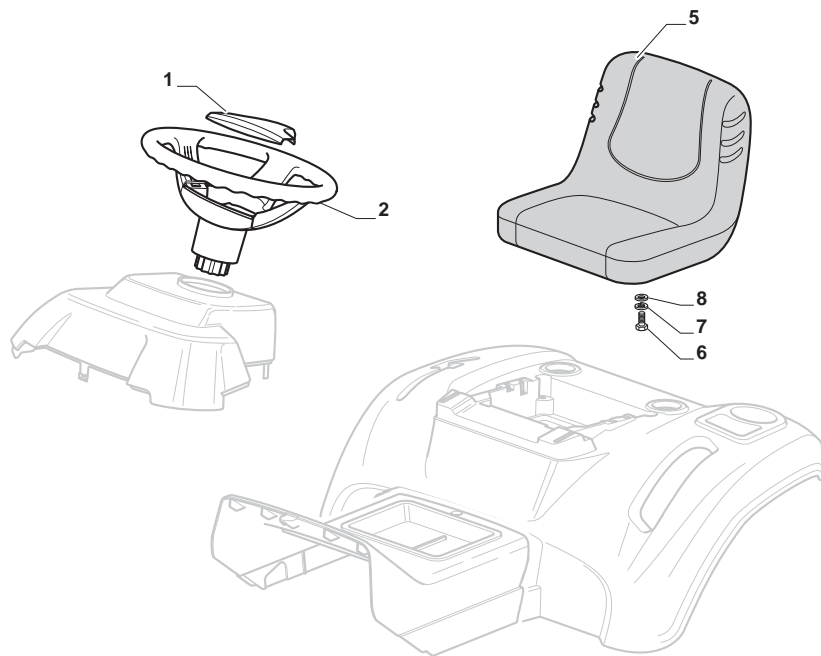

Seat & Steering Wheel							
POS	CODE	Q.TY	DESCRIPTION	DESCRIZIONE	DESCRIPTION	BESCHREIBUNG	NOTES
1	325580503/0	1	Round Steering Plate	Placca Volante Tonda	Plaque Volant	Lenkradplatte rund	
1	325580504/0	1	Rectangular Steering Plate	Placca Volante Rettangolare	Plaque Volant Rectangulaire	Lenkradplatte Rechteckig	
2	325961219/0	1	Steering Wheel	Volante	Volant	Lenkrad	
5	125722463/0	1	Seat	Sedile	Siege	Sitz	
6	112792611/0	4	Screw	Vite	Vis	Schraube	
7	112540260/0	4	Grower	Grower	Grower	Federring	
8	112523060/0	4	Washer	Rosetta	Rondelle	Scheibe