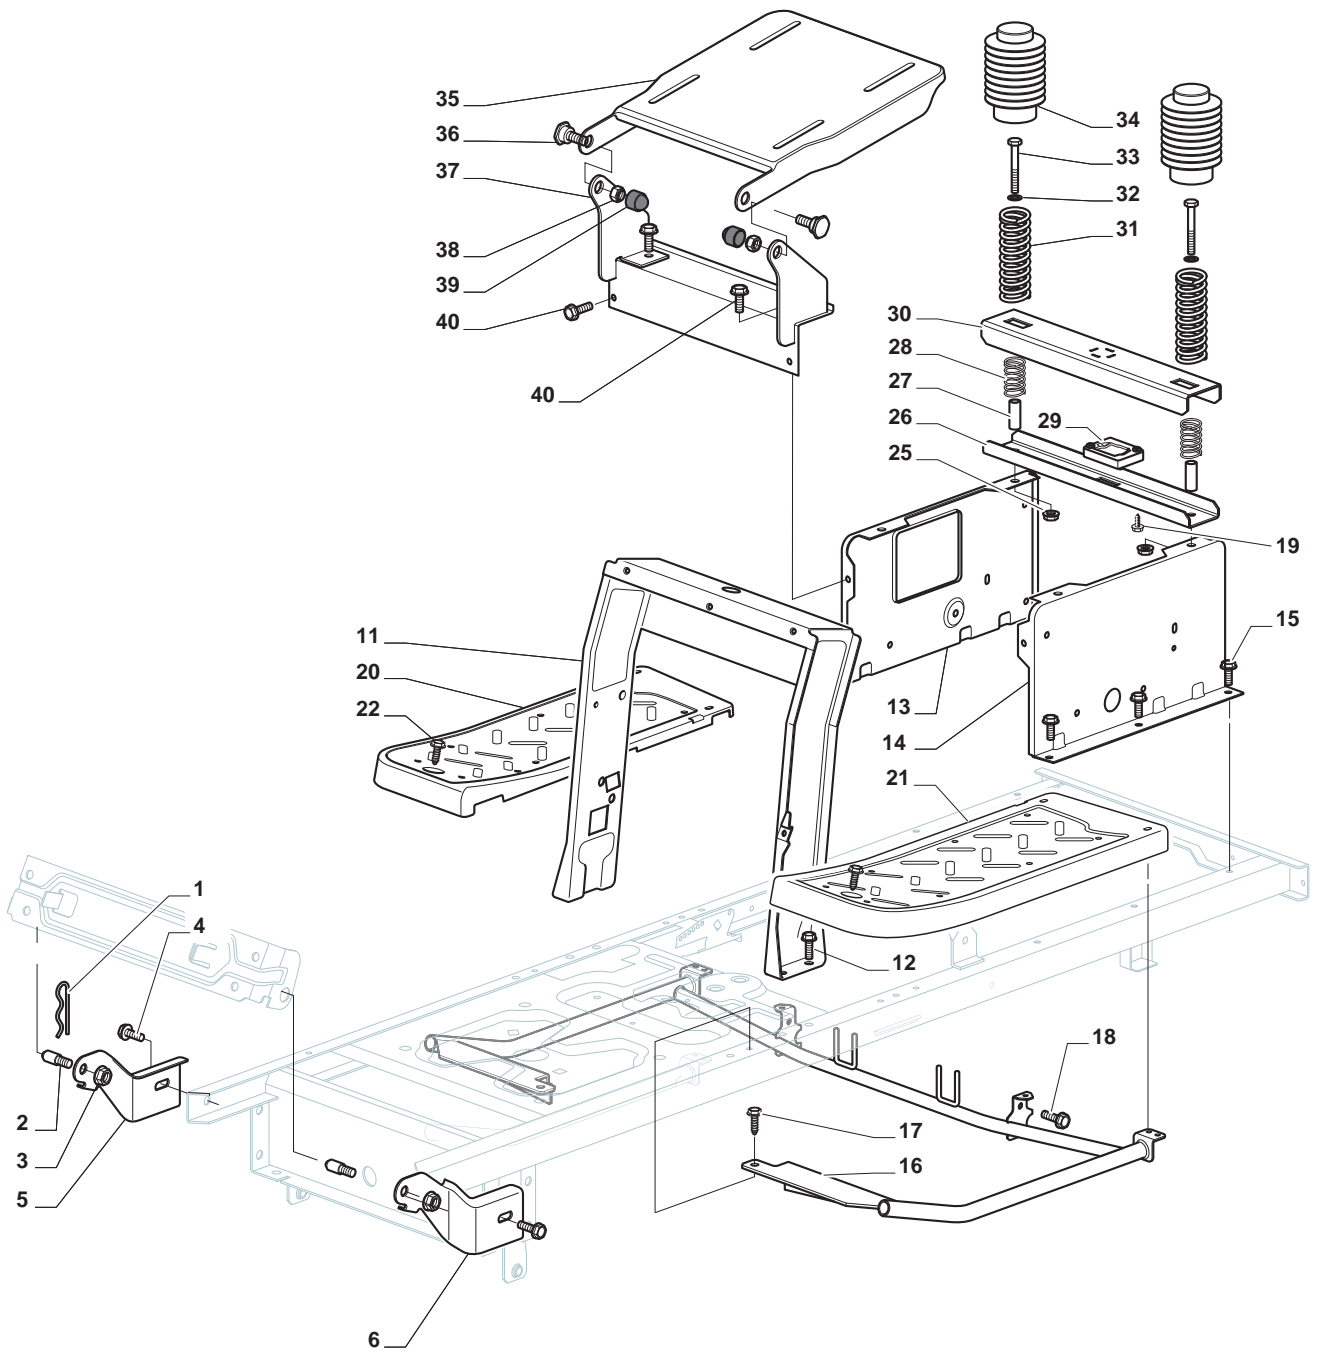

Chassis							
POS	CODE	Q.TY	DESCRIPTION	DESCRIZIONE	DESCRIPTION	BESCHREIBUNG	NOTES
1	124487998/0	1	Cotter Pin	Copiglia	Goupille	Split	
2	125510079/1	2	Pin	Perno	Pivot	Bolzen	
3	112154210/0	2	Nut	Dado	Ecrou	Nuss	
4	112735599/0	2	Screw	Vite	Vis	Schraube	
5	325547225/0	1	Right Plate	Piastrina Destra	Plaquette Droit	Rechte Plättchen	
6	325547227/0	1	Left Plate	Piastrina Sinistra	Plaquette Gauche	Linke Platte	
11	382785169/1	1	Steering Column Support	Supporto Piantone	Support Tube De Direction	Lenkungsaeulehalter	
12	125943009/0	4	Screw	Vite	Vis	Schraube	
13	325785331/1	1	Right Seat Support	Supporto Sedile Destro	Support Siege Droit	Rechte Sitzhalter	
14	325785333/1	1	Left Seat Support	Supporto Sedile Sinistro	Support Siege Gauche	Linke Sitzhalter	
15	125943009/0	6	Screw	Vite	Vis	Schraube	
16	382785179/0	1	Footboard Support	Supporto Pedana	Marchepied Support	Fussbretthalter	
17	125943009/0	2	Screw	Vite	Vis	Schraube	
18	125943009/0	2	Screw	Vite	Vis	Schraube	
19	112728686/0	2	Screw	Vite	Vis	Schraube	
20	325500041/1	1	Right Footboard	Pedana Destra	Marchepied Droit	Rechte Fussbrett	
21	325500043/1	1	Left Footboard	Pedana Sinistra	Marchepied Gauche	Linke Fussbrett	
22	112735599/0	2	Screw	Vite	Vis	Schraube	
25	112293201/0	2	Nut	Dado	Ecrou	Nuss	
26	325820109/1	1	Seat Support	Supporto Sedile	Support Siege	Sitzhalter	
27	125160048/0	2	Spacer	Distanziale	Entretoise	Distanzring	
28	125430263/0	2	Spring	Molla	Ressort	Feder	
29	325785379/0	1	Support	Supporto	Support	Halter	
30	325820111/1	1	Support	Supporto	Support	Halter	
31	125430264/0	2	Spring	Molla	Ressort	Feder	
32	112521350/0	2	Washer	Rondella	Rondelle	Scheibe	
33	112691400/0	2	Screw	Vite	Vis	Schraube	
34	325122002/0	2	Hood	Cuffia	Protecteur	Schutzkasten	
35	382547061/0	1	Plate	Plate	Plate	Plate	
36	122524970/2	2	Fulcrum Pin	Perno Fulcro	Pivot	Gelenkpunkt	
37	382820151/0	1	Seat Support	Supporto Sedile	Support Siege	Sitzhalter	
38	112155010/0	2	Nut	Dado	Ecrou	Nuss	
39	118203854/0	2	Screw	Vite	Vis	Schraube	
40	125943009/0	4	Screw	Vite	Vis	Schraube