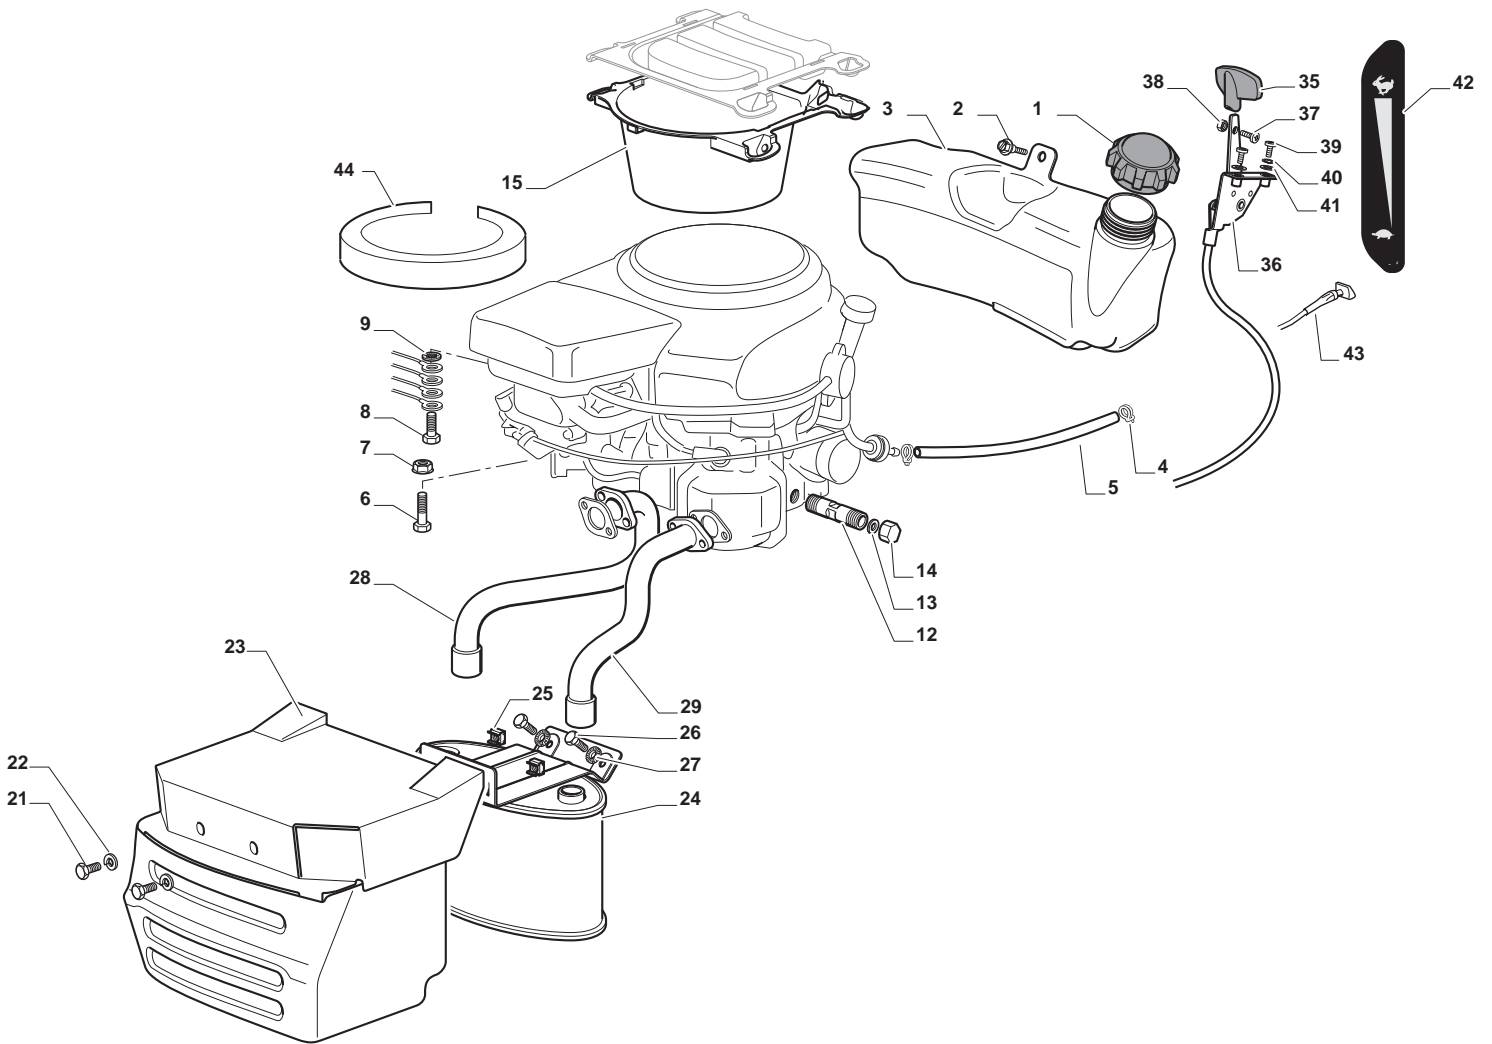

Engine Honda GCV 530							
POS	CODE	Q.TY	DESCRIPTION	DESCRIZIONE	DESCRIPTION	BESCHREIBUNG	NOTES
1	125795001/1	1	Fuel Cap	Fuel Cap	Fuel Cap	Fuel Cap	
2	125943010/0	4	Screw	Vite	Schraube	Vis	
3	325735126/0	1	Tank	Tank	Tank	Tank	
4	118375051/1	2	Fair Led	Fascetta	Kabelbefestigung	Fixation De Cable	
5	325869057/0	1	Connecting Tube	Tube Collegamento	Verbindungsrohr	Tube De Connexion	
6	112691115/0	4	Screw	Vite	Schraube	Vis	
7	112154210/0	4	Nut	Dado	Nuss	Ecrou	
8	112735599/0	1	Screw	Vite	Schraube	Vis	
9	112540260/0	1	Grower	Grower	Federring	Grower	
12	125598052/0	1	Oil Discharge Extention	Prolunga Scarico Olio	Öl Abfluss	Rallonge Decharge ment Huile	
13	118401001/1	1	Oil Seal	Oil Seal	Oil Seal	Oil Seal	
14	118737849/0	1	Plug	Plug	Plug	Plug	
15	325108045/1	1	Conveyor	Convogliatore	Konveyor	Convoyeur	
21	112792611/0	2	Screw	Vite	Schraube	Vis	
22	112540260/0	2	Grower	Grower	Federring	Grower	
23	382598049/0	1	Muffler Protection	Muffler Protection	Muffler Protection	Muffler Protection	
24	182750003/0	1	Muffler Assy	Muffler Assy	Muffler Assy	Muffler Assy	
25	112360425/0	2	Nut	Dado	Nuss	Ecrou	
26	112792611/0	2	Screw	Vite	Schraube	Vis	
27	112540260/0	2	Grower	Grower	Federring	Grower	
28	118738221/0	1	Exhaust Tube Right	Tube Scarico Destro	Abgasungrohr, Rechte	Tube Echappement Droit	
29	118738222/0	1	Right Exhaust Connection	Raccordo Scarico Destro	Auspuffanschluss, Rechte	Connexion Echappement Droite	
35	325394531/0	1	Knob	Knob	Knob	Knob	
36	182000217/0	1	Accelerator	Acceleratore	Commande d'accélération	Gashebelgestange	
37	112726389/0	1	Screw	Vite	Schraube	Vis	
38	112290800/0	1	Nut	Dado	Nuss	Ecrou	
39	112726389/0	2	Screw	Vite	Schraube	Vis	
40	112540020/0	2	Washer	Rondella	Scheibe	Rondelle	
41	112521310/0	2	Washer	Rondella	Scheibe	Rondelle	
42	114364617/0	1	Label	Label	Label	Label	
43	125090006/0	1	Choke Control	Choke Control	Choke Control	Choke Control	
44	125730023/0	1	Intake Separator	Intake Separator	Intake Separator	Intake Separator