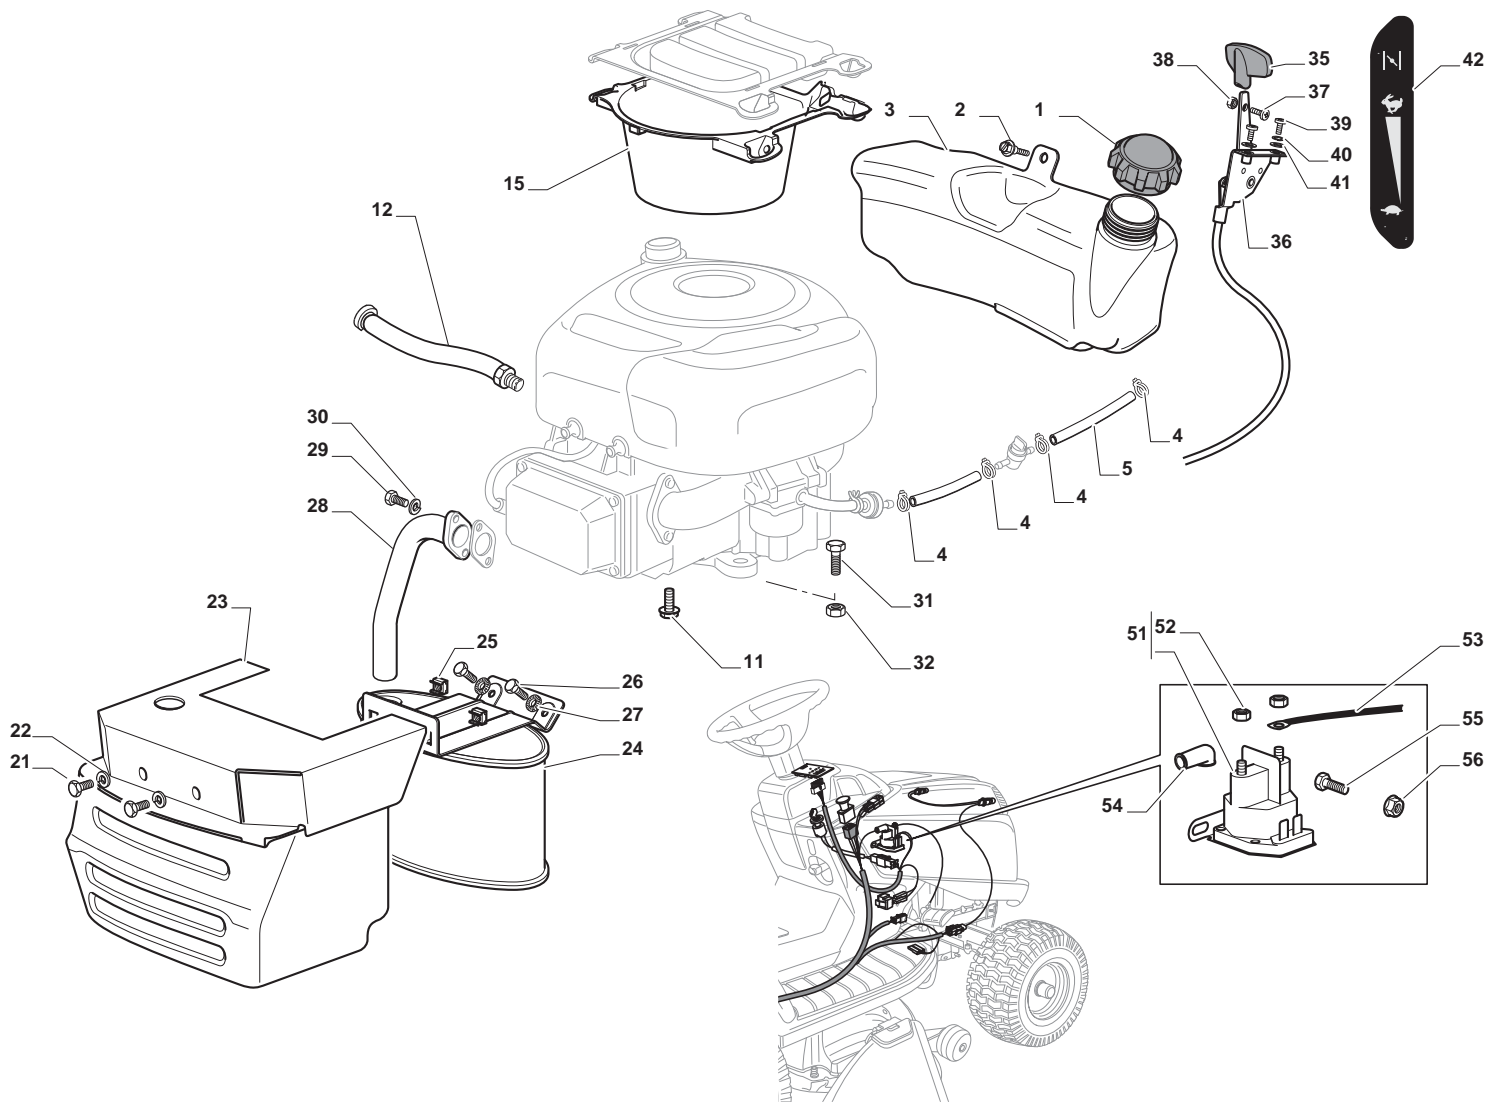

Engine B&S 13,5 hp							
POS	CODE	Q.TY	DESCRIPTION	DESCRIZIONE	DESCRIPTION	BESCHREIBUNG	NOTES
1	125795001/1	1	Fuel Cap	Fuel Cap	Fuel Cap	Fuel Cap	
2	125943010/0	4	Screw	Vite	Schraube	Vis	
3	325735126/0	1	Tank	Tank	Tank	Tank	
4	118375051/1	4	Fair Led	Fascetta	Kabelbefestigung	Fixation De Cable	
5	325869057/0	1	Connecting Tube	Tube Collegamento	Verbindungsrohr	Tube De Connexion	
11	112735108/1	3	Screw	Vite	Schraube	Vis	
12	1134-5827-01	1	Oil Drain Assy	Oil Drain Assy	Oil Drain Assy	Oil Drain Assy	
15	325108044/1	1	Conveyor	Convogliatore	Konveyor	Convoyeur	
21	112792611/0	2	Screw	Vite	Schraube	Vis	
22	112540260/0	2	Grower	Grower	Federring	Grower	
23	382598047/0	1	Muffler Protection	Muffler Protection	Muffler Protection	Muffler Protection	
24	182750010/0	1	Muffler	Muffler	Muffler	Muffler	
25	112360425/0	2	Nut	Dado	Nuss	Ecrou	
26	112792611/0	2	Screw	Vite	Schraube	Vis	
27	112540260/0	2	Grower	Grower	Federring	Grower	
28	118738224/0	1	Exhaust Conn. Tube	Exhaust Conn. Tube	Exhaust Conn. Tube	Exhaust Conn. Tube	
29	112737450/0	2	Screw	Vite	Schraube	Vis	
30	112540260/0	2	Grower	Grower	Federring	Grower	
31	112691115/0	1	Screw	Vite	Schraube	Vis	
32	112154210/0	3	Nut	Dado	Nuss	Ecrou	
35	325394531/0	1	Knob	Knob	Knob	Knob	
36	182000216/0	1	Accelerator	Acceleratore	Commande d'accélération	Gashebelgestange	
37	112726389/0	1	Screw	Vite	Schraube	Vis	
38	112290800/0	1	Nut	Dado	Nuss	Ecrou	
39	112726389/0	2	Screw	Vite	Schraube	Vis	
40	112540020/0	2	Washer	Rondella	Scheibe	Rondelle	
41	112521310/0	2	Washer	Rondella	Scheibe	Rondelle	
42	114363697/0	1	Label	Label	Label	Label	
51	118736111/0	1	Starter Relay	Relé Avviamento	Anlassrelais	Relais D'Allumage	
52	112360352/0	2	Nut	Dado	Nuss	Ecrou	
53	125065002/0	1	Cable	Cavo	Kabel	Cable	
54	118564864/1	1	Protection	Protezione	Schutz	Protection	
55	112790781/0	1	Screw	Vite	Schraube	Vis	
56	112154510/0	2	Nut	Dado	Nuss	Ecrou