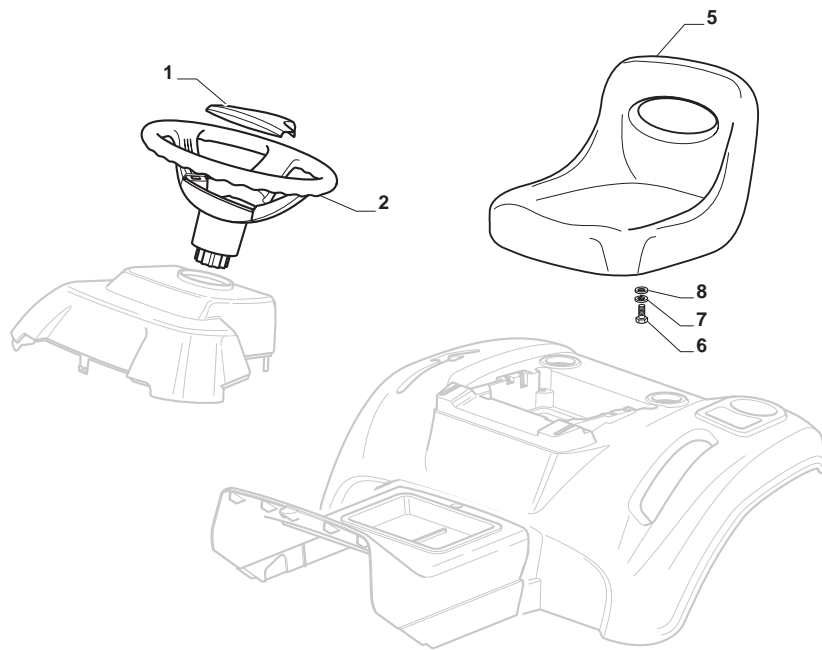

Seat & Steering Wheel							
POS	CODE	Q.TY	DESCRIPTION	DESCRIZIONE	DESCRIPTION	BESCHREIBUNG	NOTES
1	325580503/0	1	Round Steering Plate	Placca Volante Tonda	Plaque Volant	Lenkradplatte rund	
1	325580504/0	1	Rectangular Steering Plate	Placca Volante Rettangolare	Plaque Volant Rectangulaire	Lenkradplatte Rechteckig	
2	325961219/0	1	Steering Wheel	Volante	Volant	Lenkrad	
5	125722453/1	1	Seat	Sedile	Siege	Sitz	
6	112792611/0	4	Screw	Vite	Vis	Schraube	
7	112540260/0	4	Grower	Grower	Grower	Federring	
8	112523060/0	4	Washer	Rosetta	Rondelle	Scheibe