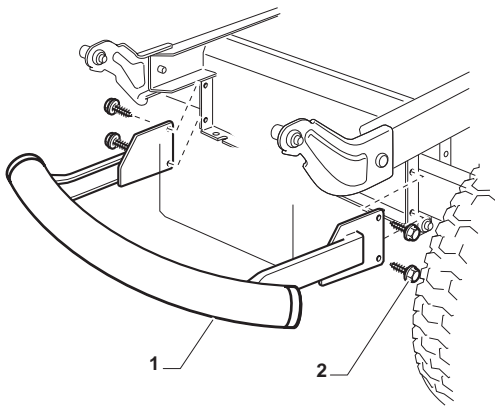

Optionals On Request							
POS	CODE	Q.TY	DESCRIPTION	DESCRIZIONE	DESCRIPTION	BESCHREIBUNG	NOTES
1	382869038/0	1	Muffler Protection	Protezione Silenziatore	Protection Silencieux	Auspuffschutz	
2	125943008/0	4	Screw	Vite	Vis	Schraube	
5	382650211/0	2	Stiffening	Rinforzo	Renforcement	Verstaerkung	
6	382033111/0	1	Rod	Asta	Tige	Stange	
7	112155000/0	2	Nut	Dado	Ecrou	Mutter	
8	125510021/1	1	Hitch Pin	Perno	Pivot	Bolzen	
9	124487999/0	1	Spring Pin	Coppiglia	Goupille	Split	
11	325140099/0	1	Deflector	Deflettore	Deflecteur	Abweiser	
12	125510111/0	1	Pin	Perno	Pivot	Bolzen	
13	124487998/0	1	Cotter Pin	Coppiglia	Goupille	Split