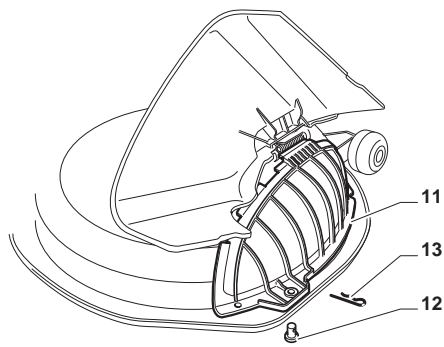

Optionals On Request							
POS	CODE	Q.TY	DESCRIPTION	DESCRIZIONE	DESCRIPTION	BESCHREIBUNG	NOTES
1	382869038/0	1	Muffler Protection	Protezione Silenziatore	Protection Silencieux	Auspuffschutz	
2	125943008/0	4	Screw	Vite	Vis	Schraube	
5	382650211/0	2	Stiffening	Rinforzo	Renforcement	Verstaerkung	
6	382033111/0	1	Rod	Asta	Tige	Stange	
7	112155000/0	2	Nut	Dado	Ecrou	Mutter	
8	125510021/1	1	Hitch Pin	Perno	Pivot	Bolzen	
9	124487999/0	1	Spring Pin	Coppiglia	Goupille	Split	
11	325140099/0	1	Deflector	Deflettore	Deflecteur	Abweiser	
12	125510111/0	1	Pin	Perno	Pivot	Bolzen	
13	124487998/0	1	Cotter Pin	Coppiglia	Goupille	Split