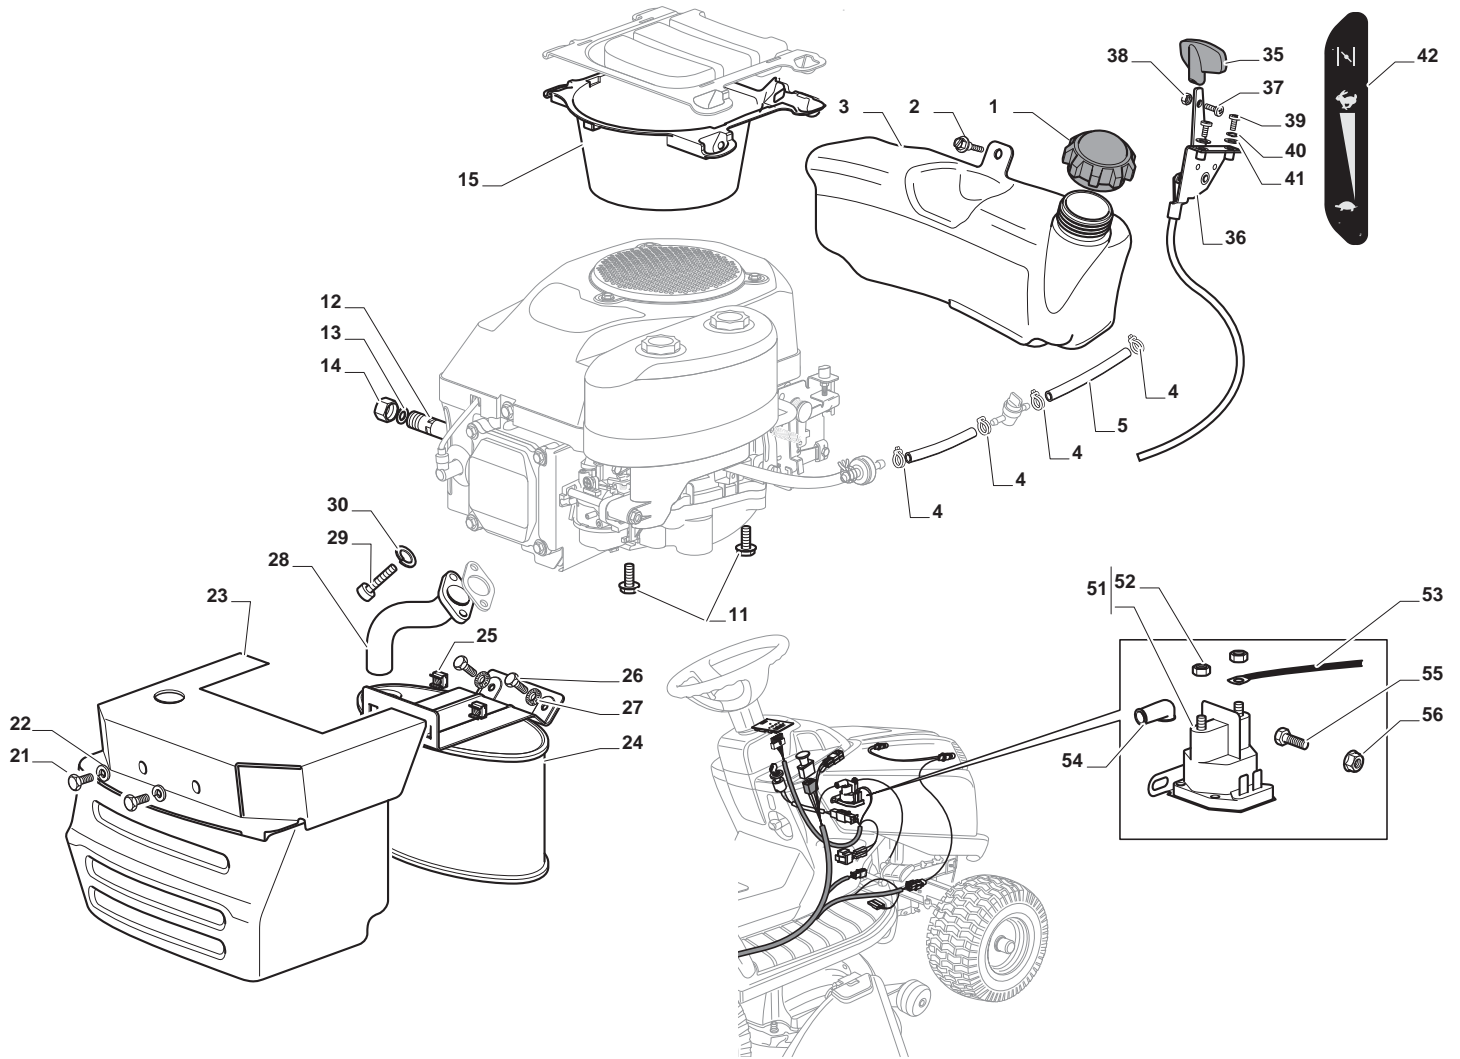

Engine GGP							
POS	CODE	Q.TY	DESCRIPTION	DESCRIZIONE	DESCRIPTION	BESCHREIBUNG	NOTES
1	125795001/1	1	Fuel Cap	Fuel Cap	Fuel Cap	Fuel Cap	
2	125943010/0	4	Screw	Vite	Schraube	Vis	
3	325735126/0	1	Tank	Tank	Tank	Tank	
4	118375051/1	4	Fair Led	Fascetta	Kabelbefestigung	Fixation De Cable	
5	325869057/0	1	Connecting Tube	Tube Collegamento	Verbindungsrohr	Tube De Connexion	
11	112735108/1	4	Screw	Vite	Schraube	Vis	
12	127598060/0	1	Oil Discharge Extension	Oil Discharge Extension	Oil Discharge Extension	Oil Discharge Extension	
13	118401001/1	1	Oil Seal	Oil Seal	Oil Seal	Oil Seal	
14	118737849/0	1	Plug	Plug	Plug	Plug	
15	325108044/1	1	Conveyor	Convogliatore	Konveyor	Convoyeur	
21	112792611/0	2	Screw	Vite	Schraube	Vis	
22	112540260/0	2	Grower	Grower	Federring	Grower	
23	382598045/0	1	Muffler Protection	Muffler Protection	Muffler Protection	Muffler Protection	
24	182750010/0	1	Muffler	Muffler	Muffler	Muffler	
25	112360425/0	2	Nut	Dado	Nuss	Ecrou	
26	112792611/0	2	Screw	Vite	Schraube	Vis	
27	112540260/0	2	Grower	Grower	Federring	Grower	
28	118738231/1	1	Exhaust Tube	Tube Scarico	Abgasunrohr	Tube Echappement	
29	112737450/0	2	Screw	Vite	Schraube	Vis	
30	112540260/0	2	Grower	Grower	Federring	Grower	
35	325394531/0	1	Knob	Knob	Knob	Knob	
36	182000215/0	1	Accelerator	Acceleratore	Commande d'accélération	Gashebelgestange	
37	112726389/0	1	Screw	Vite	Schraube	Vis	
38	112290800/0	1	Nut	Dado	Nuss	Ecrou	
39	112726389/0	2	Screw	Vite	Schraube	Vis	
40	112540020/0	2	Washer	Rondella	Scheibe	Rondelle	
41	112521310/0	2	Washer	Rondella	Scheibe	Rondelle	
42	114363697/0	1	Label	Label	Label	Label	
51	118736111/0	1	Starter Relay	Relé Avviamento	Anlassrelais	Relais D'Allumage	
52	112360352/0	2	Nut	Dado	Nuss	Ecrou	
53	125065002/0	1	Cable	Cavo	Kabel	Cable	
54	118564864/1	1	Protection	Protezione	Schutz	Protection	
55	112790781/0	1	Screw	Vite	Schraube	Vis	
56	112154510/0	2	Nut	Dado	Nuss	Ecrou