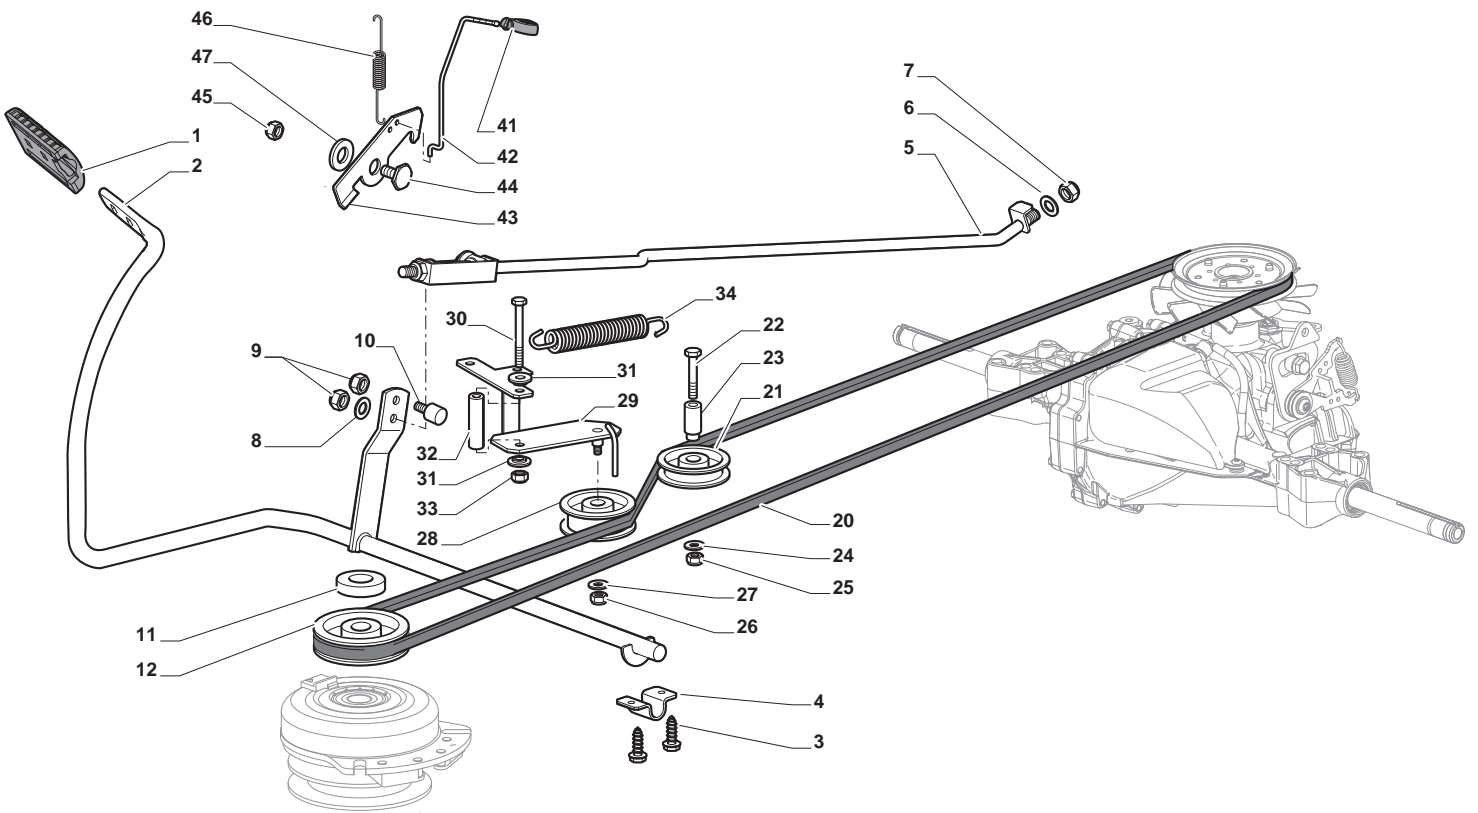

Brake And Gearbox Controls HYDRO-GEAR

POS	CODE	Q.TY	DESCRIPTION	DESCRIZIONE	DESCRIPTION	BESCHREIBUNG	NOTES
1	325110409/0	1	Clamp Cover	Coprstaffa	Couvre Etrier	Bridedeckel	
2	382000575/0	1	Pedal	Pedale	Pedal	Pedal	
3	112735599/0	4	Screw	Vite	Vis	Schraube	
4	325547231/0	2	Plate	Piastra	Plaque	Platte	
5	382000576/0	1	Rod	Asta	Tige	Stange	
6	112521360/0	1	Washer	Rosetta	Rondelle	Scheibe	
7	112156602/0	1	Nut	Dado	Ecrou	Mutter	
8	325670011/0	1	Antifriction Washer	Rondella Antifrizione	Rondelle Antifriction	Anti Friktionswäscher	
9	112155000/0	2	Nut	Dado	Ecrou	Mutter	
10	125510116/0	1	Pin	Perno	Pivot	Bolzen	
11	125160021/0	1	Spacer	Distanziale	Entretoise	Distanzring	
12	125601577/0	1	Belt	Puleggia	Poulie	Riemenscheibe	
20	135062003/1	1	Belt	Cinghia	Courroie	Riemen	
21	125601555/0	1	Pulley	Puleggia	Poulie	Riemenscheibe	
22	112691400/0	1	Screw	Vite	Vis	Schraube	
23	125160051/0	1	Spacer	Distanziale	Entretoise	Distanzring	
24	112523060/0	1	Washer	Rosetta	Rondelle	Scheibe	
25	112155000/0	1	Nut	Dado	Ecrou	Mutter	
26	112155000/0	1	Nut	Dado	Ecrou	Mutter	
27	112523060/0	1	Washer	Rosetta	Rondelle	Scheibe	
28	125601554/0	1	Pulley	Puleggia	Poulie	Riemenscheibe	
29	382318245/1	1	Lever	Leva	Levier	Hebel	
30	112691600/0	1	Screw	Vite	Vis	Schraube	
31	125038002/1	2	Bush	Bussola	Douille	Büchse	
32	125160027/0	1	Spacer	Distanziale	Entretoise	Distanzring	
33	112155000/0	1	Nut	Dado	Ecrou	Mutter	
34	125430262/0	1	Spring	Molla	Ressort	Feder	
41	325394534/0	1	Knob	Manopola	Poignee	Knopf	
42	125033083/0	1	Rod	Asta	Tige	Stange	
43	325253011/1	1	Hook	Gancio	Accrochage	Haken	
44	122524970/2	1	Fulcrum Pin	Perno Fulcro	Pivot	Gelenkpunkt	
45	112155000/0	1	Nut	Dado	Ecrou	Mutter	
46	125430213/0	1	Spring	Molla	Ressort	Feder	
47	112523060/0	1	Washer	Rosetta	Rondelle	Scheibe	
42	125033083/0	1	Rod	Asta	Tige	Stange	
43	325253011/1	1	Hook	Gancio	Accrochage	Haken	
44	122524970/2	1	Fulcrum Pin	Perno Fulcro	Pivot	Gelenkpunkt	
45	112155000/0	1	Nut	Dado	Ecrou	Mutter	
46	125430213/0	1	Spring	Molla	Ressort	Feder	
47	112523060/0	1	Washer	Rosetta	Rondelle	Scheibe