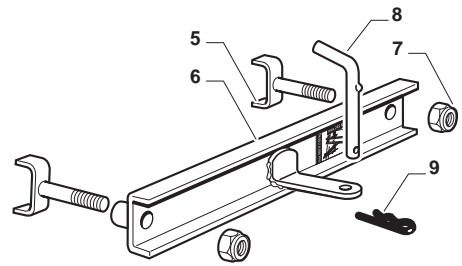

Optionals On Request							
POS	CODE	Q.TY	DESCRIPTION	DESCRIZIONE	DESCRIPTION	BESCHREIBUNG	NOTES
1	382869038/0	1	Muffler Protection	Protezione Silenziatore	Protection Silencieux	Auspuffschutz	
2	125943008/0	4	Screw	Vite	Vis	Schraube	
5	382650211/0	2	Stiffening	Rinforzo	Renforcement	Verstaerkung	
6	382033111/0	1	Rod	Asta	Tige	Stange	
7	112155000/0	2	Nut	Dado	Ecrou	Mutter	
8	125510021/1	1	Hitch Pin	Perno	Pivot	Bolzen	
9	124487999/0	1	Spring Pin	Coppiglia	Goupille	Split	
11	325140099/0	1	Deflector	Deflettore	Deflecteur	Abweiser	
12	125510111/0	1	Pin	Perno	Pivot	Bolzen	
13	124487998/0	1	Cotter Pin	Coppiglia	Goupille	Split