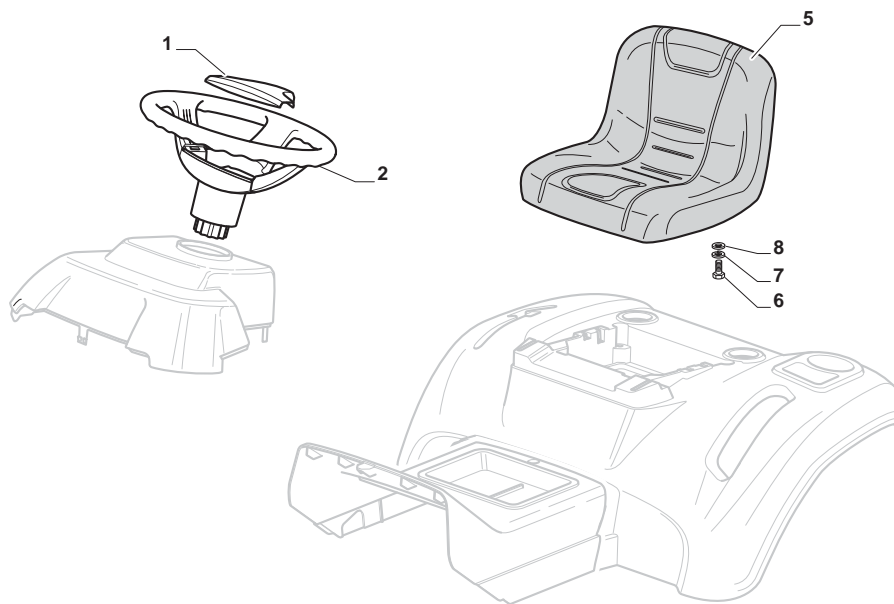

| Seat & Steering Wheel |             |      |                            |                             |                             |                          |       |
|-----------------------|-------------|------|----------------------------|-----------------------------|-----------------------------|--------------------------|-------|
| POS                   | CODE        | Q.TY | DESCRIPTION                | DESCRIZIONE                 | DESCRIPTION                 | BESCHREIBUNG             | NOTES |
| 1                     | 325580503/0 | 1    | Round Steering Plate       | Placca Volante Tonda        | Plaque Volant               | Lenkradplatte rund       |       |
| 1                     | 325580504/0 | 1    | Rectangular Steering Plate | Placca Volante Rettangolare | Plaque Volant Rectangulaire | Lenkradplatte Rechteckig |       |
| 2                     | 325961219/0 | 1    | Steering Wheel             | Volante                     | Volant                      | Lenkrad                  |       |
| 5                     | 125722463/0 | 1    | Seat                       | Sedile                      | Siege                       | Sitz                     |       |
| 6                     | 112792611/0 | 4    | Screw                      | Vite                        | Vis                         | Schraube                 |       |
| 7                     | 112540260/0 | 4    | Grower                     | Grower                      | Grower                      | Federring                |       |
| 8                     | 112523060/0 | 4    | Washer                     | Rosetta                     | Rondelle                    | Scheibe                  |       |