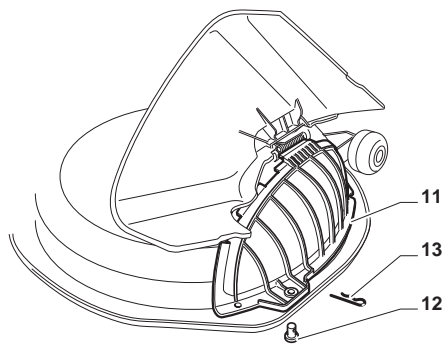

Optionals On Request							
POS	CODE	Q.TY	DESCRIPTION	DESCRIZIONE	DESCRIPTION	BESCHREIBUNG	NOTES
1	382869038/0	1	Muffler Protection	Protezione Silenziatore	Protection Silencieux	Auspuffschutz	
2	125943008/0	4	Screw	Vite	Vis	Schraube	
5	382650211/0	2	Stiffening	Rinforzo	Renforcement	Verstaerkung	
6	382033111/0	1	Rod	Asta	Tige	Stange	
7	112155000/0	2	Nut	Dado	Ecrou	Mutter	
8	125510021/1	1	Hitch Pin	Perno	Pivot	Bolzen	
9	124487999/0	1	Spring Pin	Coppiglia	Goupille	Split	
11	325140099/0	1	Deflector	Deflettore	Deflecteur	Abweiser	
12	125510111/0	1	Pin	Perno	Pivot	Bolzen	
13	124487998/0	1	Cotter Pin	Coppiglia	Goupille	Split