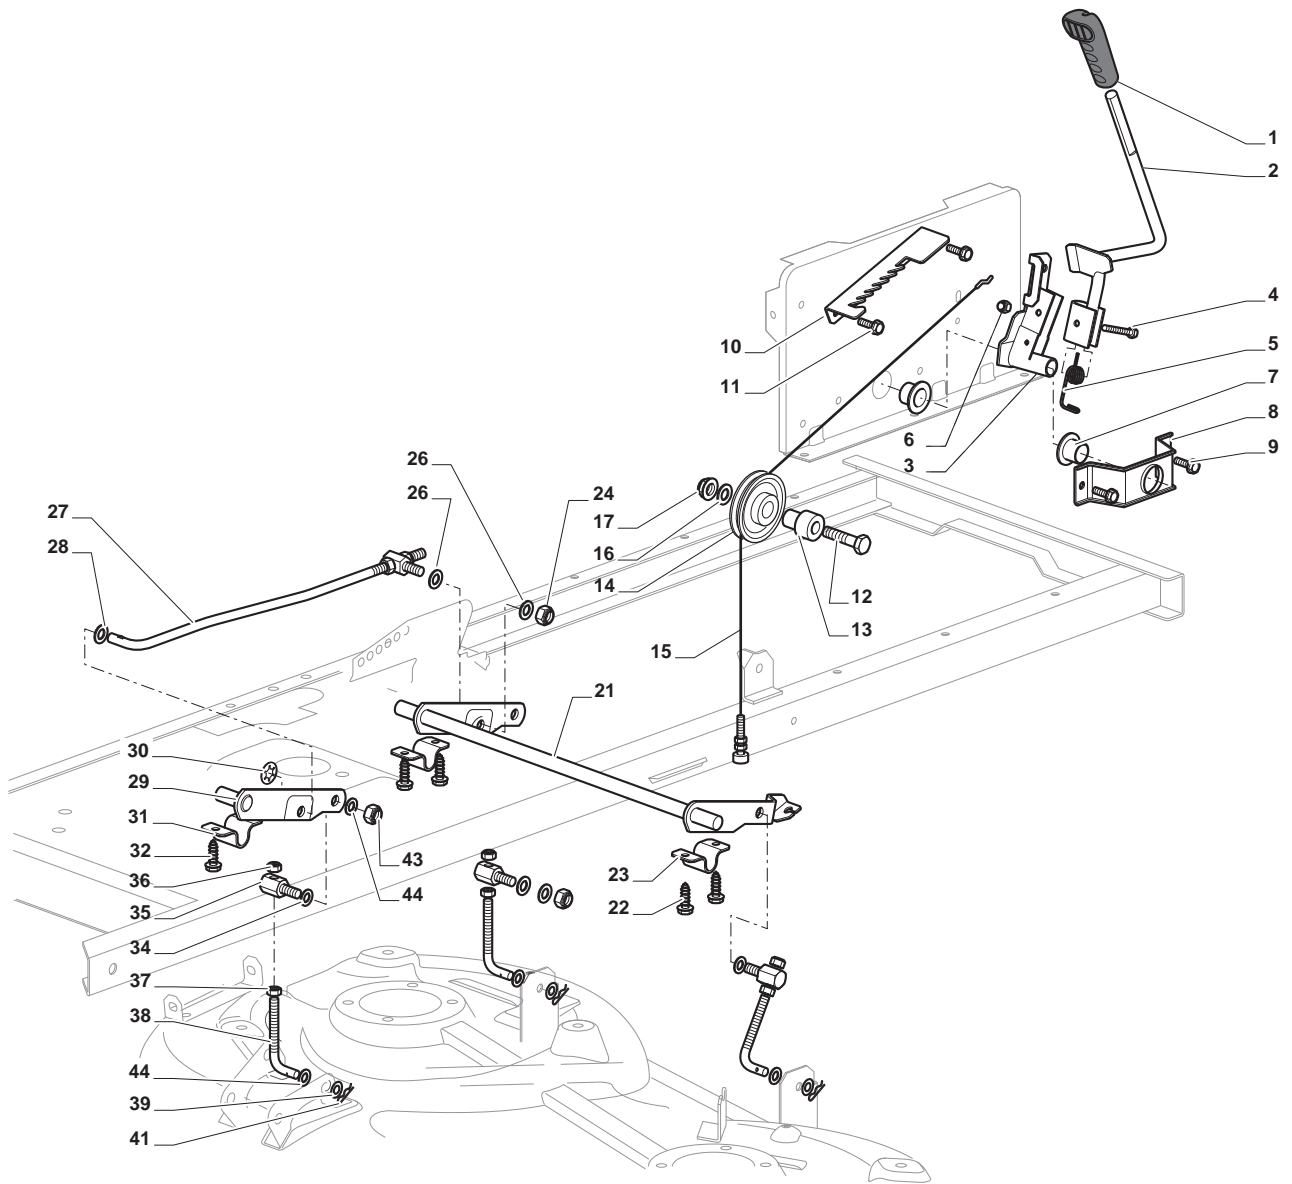

Cutting Plate Lifting							
POS	CODE	Q.TY	DESCRIPTION	DESCRIZIONE	DESCRIPTION	BESCHREIBUNG	NOTES
1	325394533/0	1	Knob	Manopola	Poignee	Knopf	
2	382318229/0	1	Lever	Leva	Levier	Hebel	
3	382318231/0	1	Axle	Asse Avanzamento	Axe	Achse	
4	112674700/0	1	Screw	Vite	Vis	Schraube	
5	125430261/0	1	Spring	Molla	Ressort	Feder	
6	112154510/0	1	Nut	Dado	Ecrou	Mutter	
7	325038006/0	2	Bushing	Bussola	Douille	Buchse	
8	325785297/0	1	Support	Supporto	Support	Halter	
9	125943009/0	2	Screw	Vite	Vis	Schraube	
10	325735515/0	1	Steering Shaft	Settore Sterzo	Secteur Direction	Lenkkranz	
11	125943009/0	2	Screw	Vite	Vis	Schraube	
12	112793701/0	1	Screw	Vite	Vis	Schraube	
13	125040636/1	1	Bushing	Bussola	Douille	Buchse	
14	125601579/0	1	Pulley	Puleggia	Poulie	Riemenscheibe	
15	382004620/0	1	Wire	Filo	Fil	Kabel	
16	112523060/0	1	Washer	Rosetta	Rondelle	Scheibe	
17	112293201/0	1	Nut	Dado	Ecrou	Mutter	
21	382318239/0	1	Axle	Asse Avanzamento	Axe	Achse	
22	112735599/0	4	Screw	Vite	Vis	Schraube	
23	325547231/0	2	Plate	Piastra	Plaque	Platte	
24	112155000/0	1	Nut	Dado	Ecrou	Mutter	
26	325670011/0	2	Antifriction Washer	Rondella Antifrizione	Rondelle Antifriction	Anti Friktionswäscher	
27	382000569/1	1	Connecting Rod	Asta Collegamento	Tige De Connexion	Verbindungsstab	
28	112521350/0	1	Washer	Rosetta	Rondelle	Scheibe	
29	382318237/0	1	Axle	Asse Avanzamento	Axe	Achse	
30	112604899/0	1	Crown Fastener	Fissatore A Corona	Fixateur A Couronne	Kronescheibe	
31	325547231/0	1	Plate	Piastra	Plaque	Platte	
32	112735599/0	2	Screw	Vite	Vis	Schraube	
34	325670008/1	3	Washer	Rosetta	Rondelle	Scheibe	
35	125510107/1	3	Pin	Perno	Pivot	Bolzen	
36	112156602/0	3	Nut	Dado	Ecrou	Mutter	
37	112295200/0	3	Hexagonal Nut	Dado	Ecrou	Mutter	
38	125840012/0	3	Tie Rod	Tirante	Tirant	Spannstange	
39	325670008/1	3	Washer	Rosetta	Rondelle	Scheibe	
41	124487998/0	3	Cotter Pin	Coppiglia	Goupille	Split	
43	112156602/0	3	Nut	Dado	Ecrou	Mutter	
44	112521360/0	6	Washer	Rosetta	Rondelle	Scheibe