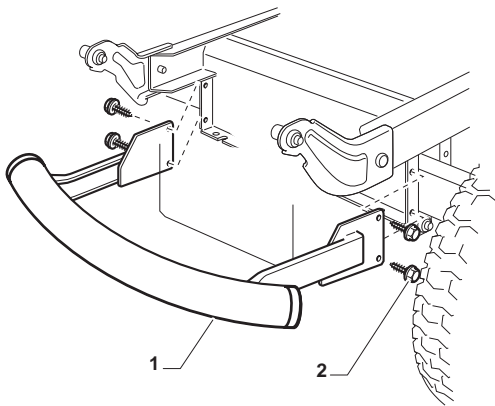

Optionals On Request							
POS	CODE	Q.TY	DESCRIPTION	DESCRIZIONE	DESCRIPTION	BESCHREIBUNG	NOTES
1	382869038/0	1	Muffler Protection	Protezione Silenziatore	Protection Silencieux	Auspuffschutz	
2	125943008/0	4	Screw	Vite	Vis	Schraube	
5	382650211/0	2	Stiffening	Rinforzo	Renforcement	Verstaerkung	
6	382033111/0	1	Rod	Asta	Tige	Stange	
7	112155000/0	2	Nut	Dado	Ecrou	Mutter	
8	125510021/1	1	Hitch Pin	Perno	Pivot	Bolzen	
9	124487999/0	1	Spring Pin	Coppiglia	Goupille	Split	
11	325140099/0	1	Deflector	Deflettore	Deflecteur	Abweiser	
12	125510111/0	1	Pin	Perno	Pivot	Bolzen	
13	124487998/0	1	Cotter Pin	Coppiglia	Goupille	Split