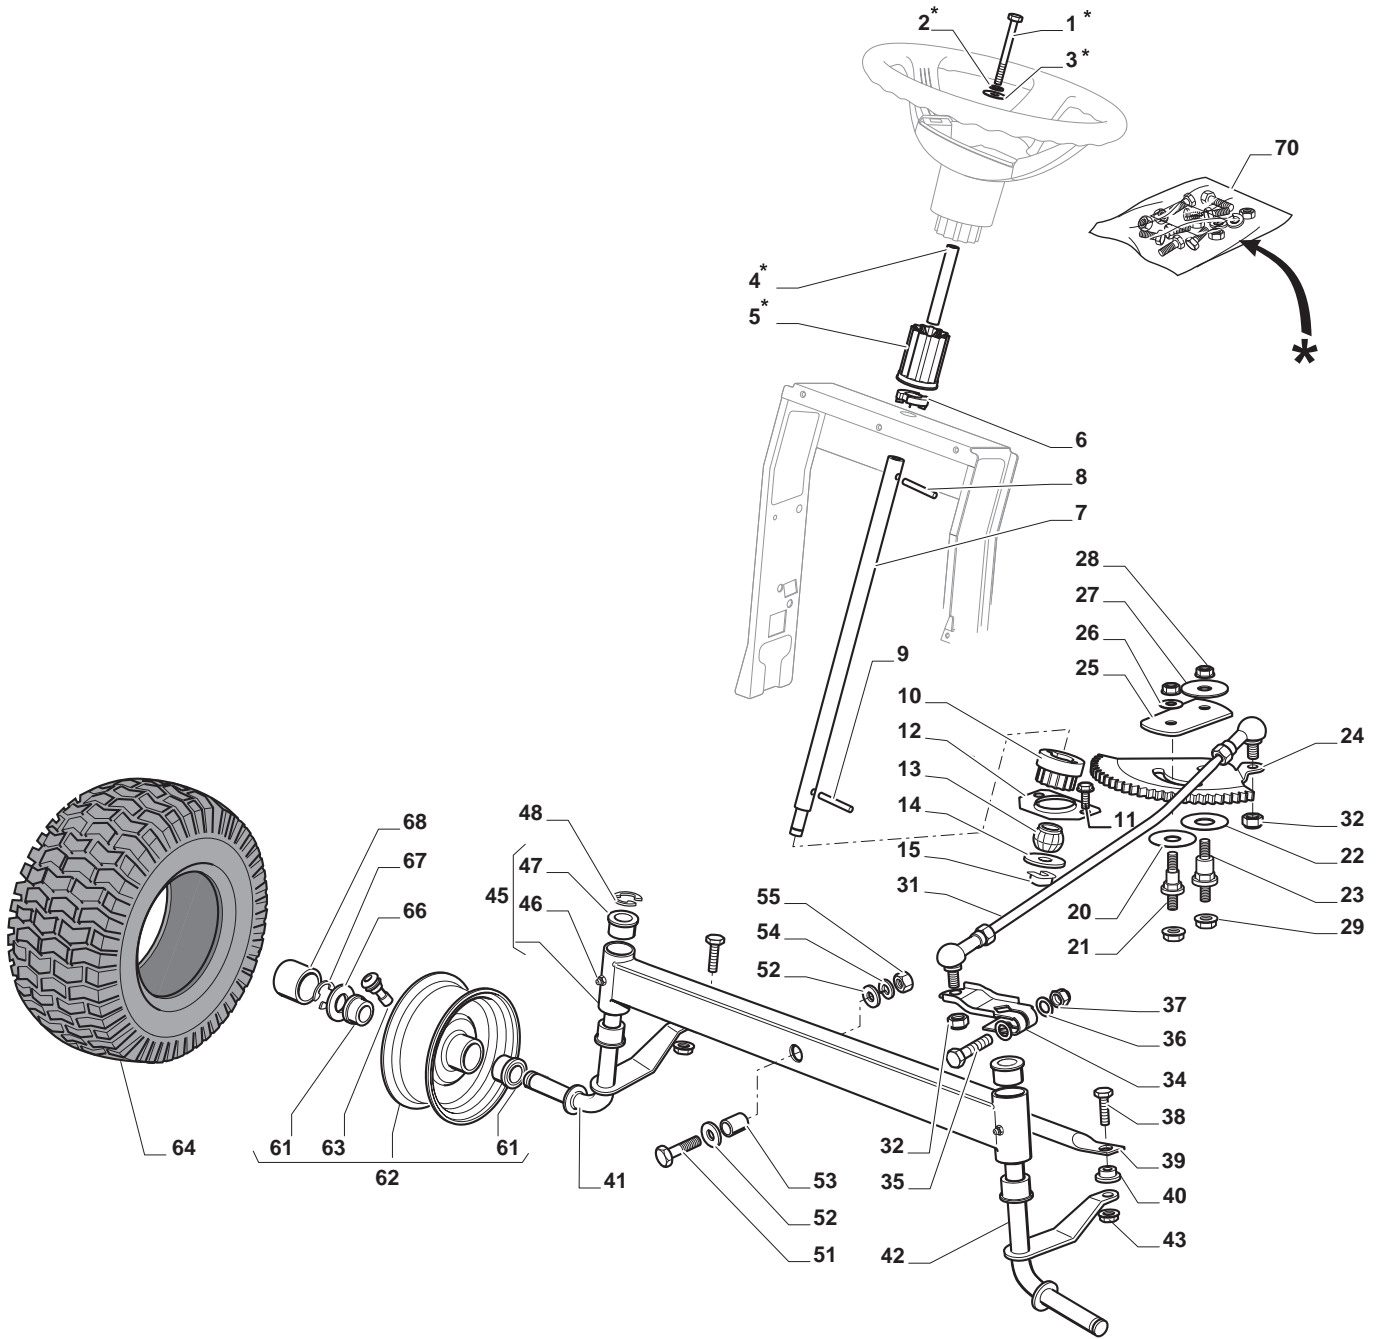

Steering							
POS	CODE	Q.TY	DESCRIPTION	DESCRIZIONE	DESCRIPTION	BESCHREIBUNG	NOTES
1	112692050/0	1	Screw	Vite	Vis	Schraube	
2	112540260/0	1	Grower	Grower	Grower	Federring	
3	112523070/0	1	Washer	Rosetta	Rondelle	Scheibe	
4	125160047/0	1	Spacer	Distanziale	Entretoise	Distanzring	
5	325785318/0	1	Support	Supporto	Support	Halter	
6	325038008/0	1	Bushing	Bushing	Bushing	Bushing	
7	125520007/0	1	Steering Column	Piantone Sterzo	Tube De Direction	Lenkungsaeule	
8	112620300/0	1	Pin	Perno	Pivot	Bolzen	
9	112622650/0	1	Pin	Perno	Pivot	Bolzen	
10	125570003/0	1	Pinion	Pignone	Pignon	Ritzel	
11	127943051/0	2	Screw	Vite	Vis	Schraube	
12	325785213/1	1	Support	Supporto	Support	Halter	
13	325743000/0	1	Joint Tc/Junior	Snodo	Joint	Gelenk	
14	112521370/0	1	Washer	Rosetta	Rondelle	Scheibe	
15	112436030/0	1	Plate	Piastra	Plaque	Platte	
20	322672151/0	1	Antifriction Washer	Rondella Antifrizione	Rondelle Antifriction	Anti Friktionswäscher	
21	125510104/0	1	Pin	Perno	Pivot	Bolzen	
22	125670023/0	1	Washer	Rosetta	Rondelle	Scheibe	
23	125510109/0	1	Pin	Perno	Pivot	Bolzen	
24	325735519/0	1	Steering Shaft	Settore Sterzo	Secteur Direction	Lenkkranz	
25	325547233/0	1	Plate	Piastra	Plaque	Platte	
26	112369500/0	1	Elastic Washer	Disco Elastico	Disque Elastique	Federscheibe	
27	122160400/0	1	Elastic Washer	Disco Elastico	Disque Elastique	Federscheibe	
28	112155010/0	2	Self-Locking Nut	Dado Autobloccante	Écrou auto-bloquant	Selbstsichernde Mutter	
29	112155010/0	2	Self-Locking Nut	Dado Autobloccante	Écrou auto-bloquant	Selbstsichernde Mutter	
31	382000566/2	1	Steering Rod	Asta Comando Sterzo	Levier Barre De Direction	Lenkungsstab	
32	112156602/0	2	Nut	Dado	Ecrou	Mutter	
34	325318243/0	1	Lever	Leva	Levier	Hebel	
35	112692390/0	1	Screw	Vite	Vis	Schraube	
36	112521360/0	2	Washer	Rosetta	Rondelle	Scheibe	
37	112156602/0	1	Nut	Dado	Ecrou	Mutter	
38	125510103/0	2	Pin	Perno	Pivot	Bolzen	
39	325840029/0	1	Tie Rod	Tirante	Tirant	Spannstange	
40	325038007/0	2	Bushing	Bussola	Douille	Büchse	
41	382230369/0	1	Right Stub Axle	Fusello Destro	Fuseau Droit	Rechter Achsschenkel	13"
41	382230373/0	1	Right Stub Axle	Fusello Destro	Fuseau Droit	Rechter Achsschenkel	15"
42	382230371/0	1	Left Stub Axle	Fusello Sinistro	Fuseau Gauche	Linker Achsschenkel	13"
42	382230375/0	1	Left Stub Axle	Fusello Sinistro	Fuseau Gauche	Linker Achsschenkel	15"
43	112155000/0	2	Nut	Dado	Ecrou	Mutter	
45	382034030/0	1	Equalizer With Bush And Lubricator	Bilanciere Con Boccola Ed Ingrassatore	Balancier Avec Douille Et Graisseur	Kipphebel Mit Büchse Und Fettbüchse	
46	112379511/0	2	Grease Dispenser	Ingrassatore	Graisseur	Fettbüchse	
47	125034002/1	4	Bush	Bussola	Douille	Büchse	
48	112001010/0	1	Benzing Ring	Anello Benzing	Anneau Benzing	Ring Benzing	
51	112692695/0	1	Screw	Vite	Vis	Schraube	
52	112523100/0	2	Washer	Rosetta	Rondelle	Scheibe	
53	125160016/0	1	Equalizer Spacer	Distanziale	Entretoise	Distanzring	
54	112587100/0	1	Grower	Grower	Grower	Federring	
55	112295300/0	1	Hexagonal Nut	Dado	Ecrou	Mutter	
61	125122200/2	4	Bearing	Cuscinetto	Roul. À Billes	Kugellager	
62	182000598/0	2	Rimm	Cerchio Ruota	Bandage Roue	Vorderrad Felger	
63	125950000/0	2	Valve	Valvola	Vanne	Ventil	
64	125590014/0	2	Tyre	Pneumatico	Pneu	Reifen	13"
64	127590066/0	2	Tyre	Pneumatico	Pneu	Reifen	15"
66	125670005/1	2	Washer	Rosetta	Rondelle	Scheibe	
67	112001010/0	2	Benzing Ring	Anello Benzing	Anneau Benzing	Ring Benzing	
68	322110233/0	2	Hub Cap Grey	Coprizzo Grigio	Couvre-Moyeu Gris	Radkappe Grau	
70	382180124/0	1	Screw	Vite	Vis	Schraube