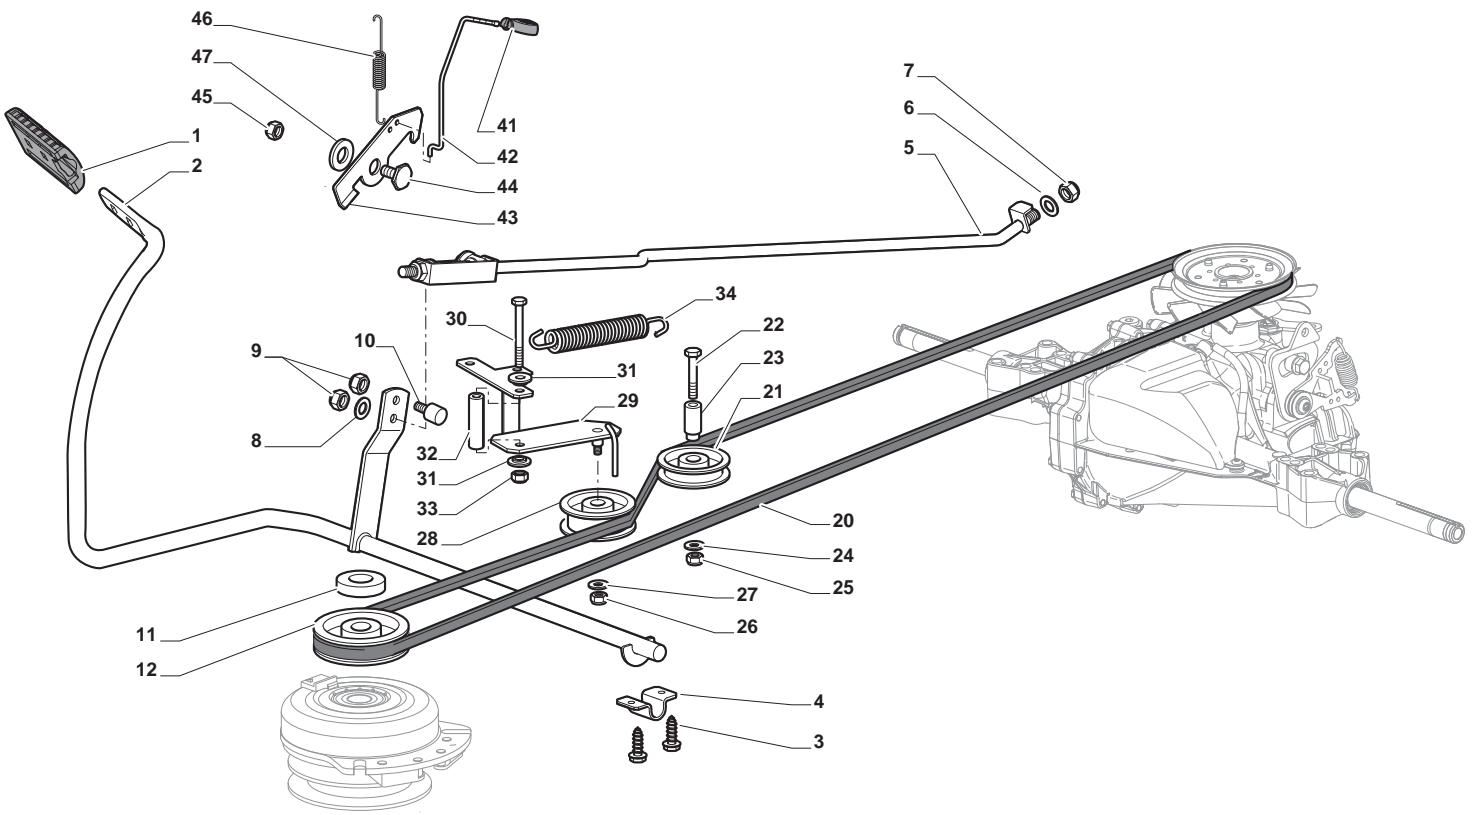

Brake And Gearbox Controls HYDRO-GEAR							
POS	CODE	Q.TY	DESCRIPTION	DESCRIZIONE	DESCRIPTION	BESCHREIBUNG	NOTES
1	325110409/0	1	Clamp Cover	Copristaffa	Couvre Etrier	Bridedeckel	
2	382000575/0	1	Pedal	Pedale	Pedal	Pedal	
3	112735599/0	4	Screw	Vite	Vis	Schraube	
4	325547231/0	2	Plate	Piastra	Plaque	Platte	
5	382000576/0	1	Rod	Asta	Tige	Stange	
6	112521360/0	1	Washer	Rosetta	Rondelle	Scheibe	
7	112156602/0	1	Nut	Dado	Ecrou	Mutter	
8	325670011/0	1	Antifriction Washer	Rondella Antifrizione	Rondelle Antifriction	Anti Friktionswäscher	
9	112155000/0	2	Nut	Dado	Ecrou	Mutter	
10	125510116/0	1	Pin	Perno	Pivot	Bolzen	
11	125160021/0	1	Spacer	Distanziale	Entretoise	Distanzring	
12	125601577/0	1	Belt	Puleggia	Poulie	Riemenscheibe	
20	135062003/1	1	Belt	Cinghia	Courroie	Riemen	
21	125601555/0	1	Pulley	Puleggia	Poulie	Riemenscheibe	
22	112691400/0	1	Screw	Vite	Vis	Schraube	
23	125160051/0	1	Spacer	Distanziale	Entretoise	Distanzring	
24	112523060/0	1	Washer	Rosetta	Rondelle	Scheibe	
25	112155000/0	1	Nut	Dado	Ecrou	Mutter	
26	112155000/0	1	Nut	Dado	Ecrou	Mutter	
27	112523060/0	1	Washer	Rosetta	Rondelle	Scheibe	
28	125601554/0	1	Pulley	Puleggia	Poulie	Riemenscheibe	
29	382318245/1	1	Lever	Leva	Levier	Hebel	
30	112691600/0	1	Screw	Vite	Vis	Schraube	
31	125038002/1	2	Bush	Bussola	Douille	Büchse	
32	125160027/0	1	Spacer	Distanziale	Entretoise	Distanzring	
33	112155000/0	1	Nut	Dado	Ecrou	Mutter	
34	125430262/0	1	Spring	Molla	Ressort	Feder	
41	325394534/0	1	Knob	Manopola	Poignee	Knopf	
42	125033083/0	1	Rod	Asta	Tige	Stange	
43	325253011/1	1	Hook	Gancio	Accrochage	Haken	
44	122524970/2	1	Fulcrum Pin	Perno Fulcro	Pivot	Gelenkpunkt	
45	112155000/0	1	Nut	Dado	Ecrou	Mutter	
46	125430213/0	1	Spring	Molla	Ressort	Feder	
47	112523060/0	1	Washer	Rosetta	Rondelle	Scheibe	
42	125033083/0	1	Rod	Asta	Tige	Stange	
43	325253011/1	1	Hook	Gancio	Accrochage	Haken	
44	122524970/2	1	Fulcrum Pin	Perno Fulcro	Pivot	Gelenkpunkt	
45	112155000/0	1	Nut	Dado	Ecrou	Mutter	
46	125430213/0	1	Spring	Molla	Ressort	Feder	
47	112523060/0	1	Washer	Rosetta	Rondelle	Scheibe