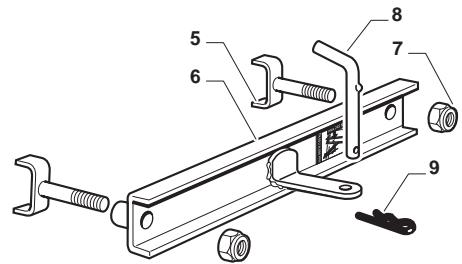

Optionals On Request							
POS	CODE	Q.TY	DESCRIPTION	DESCRIZIONE	DESCRIPTION	BESCHREIBUNG	NOTES
1	382869038/0	1	Muffler Protection	Protezione Silenziatore	Protection Silencieux	Auspuffschutz	
2	125943008/0	4	Screw	Vite	Vis	Schraube	
5	382650211/0	2	Stiffening	Rinforzo	Renforcement	Verstaerkung	
6	382033111/0	1	Rod	Asta	Tige	Stange	
7	112155000/0	2	Nut	Dado	Ecrou	Mutter	
8	125510021/1	1	Hitch Pin	Perno	Pivot	Bolzen	
9	124487999/0	1	Spring Pin	Coppiglia	Goupille	Split	
11	325140099/0	1	Deflector	Deflettore	Deflecteur	Abweiser	
12	125510111/0	1	Pin	Perno	Pivot	Bolzen	
13	124487998/0	1	Cotter Pin	Coppiglia	Goupille	Split