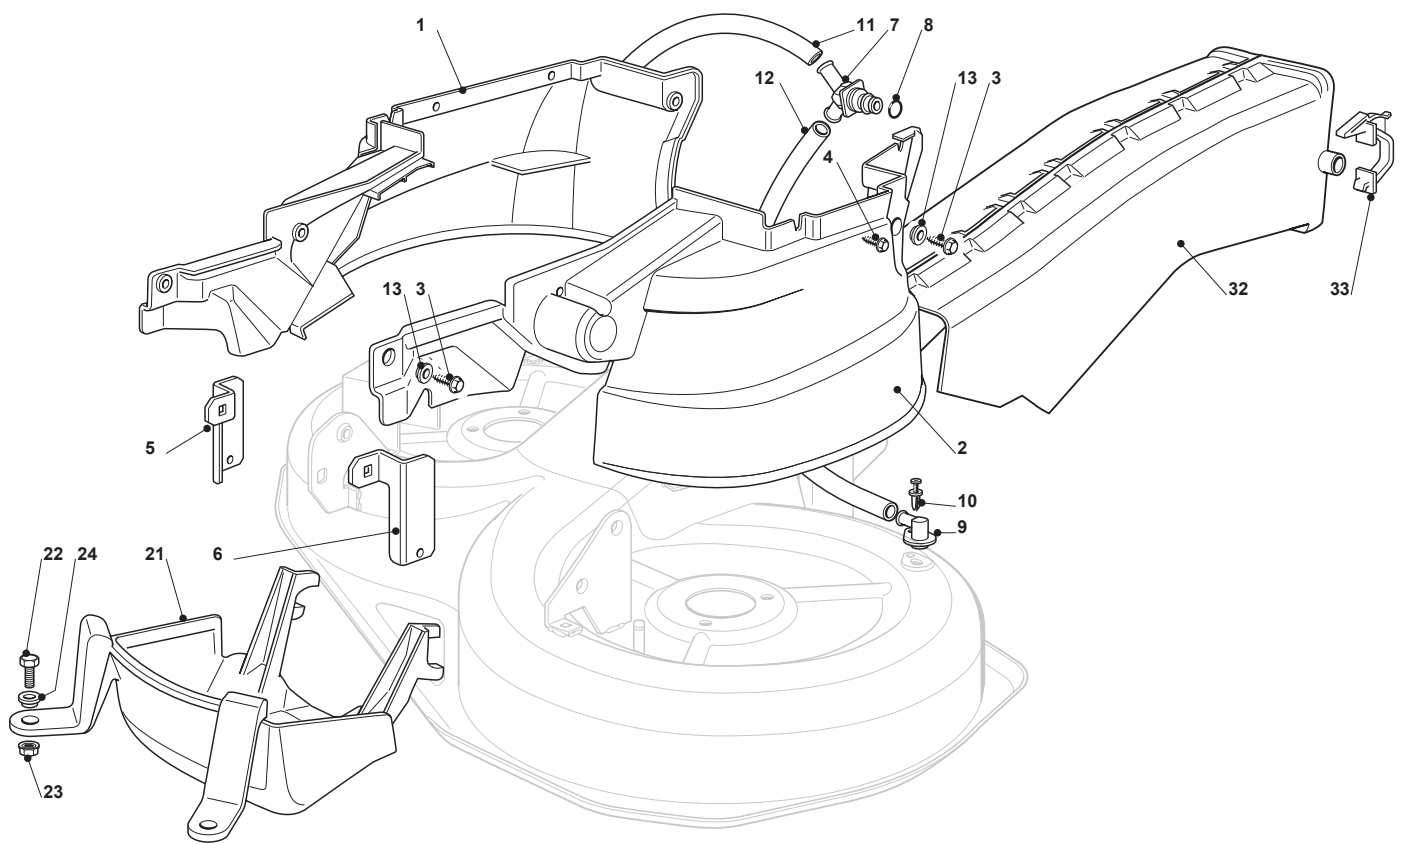

Guards (Cemagref)							
POS	CODE	Q.TY	DESCRIPTION	DESCRIZIONE	DESCRIPTION	BESCHREIBUNG	NOTES
1	325060121/0	1	Case	Carter	Carter	Blech	
2	325060122/0	1	Case	Carter	Carter	Blech	
3	112735122/0	6	Screw	Vite	Vis	Schraube	
4	112728535/0	4	Screw	Vite	Vis	Schraube	
5	325774381/0	1	Bracket	Bracket	Bracket	Bracket	
6	325774383/0	1	Bracket	Bracket	Bracket	Bracket	
7	325033066/0	1	Water Hose Connection	Water Hose Connection	Water Hose Connection	Water Hose Connection	
8	119035000/0	1	O Ring	O Ring	O Ring	O Ring	
9	325033065/0	2	Water Hose Connection	Water Hose Connection	Water Hose Connection	Water Hose Connection	
10	112500030/0	2	Rivet	Rivetto	Rivet	Niet	
11	325869069/0	1	Connecting Tube	Tubo Collegamento	Tube De Connexion	Verbindungsrohr	
12	325869068/0	1	Connecting Tube	Tubo Collegamento	Tube De Connexion	Verbindungsrohr	
13	325160039/0	6	Spacer	Distanziale	Entretoise	Distanzring	
21	325060127/0	1	Case	Carter	Carter	Blech	
22	112791400/0	2	Screw	Vite	Vis	Schraube	
23	112154510/0	2	Nut	Dado	Ecrou	Nuss	
24	325160039/0	2	Spacer	Distanziale	Entretoise	Distanzring	
32	382108008/1	1	Conveyor	Convogliatore	Convoyeur	Konveyor	
33	325774373/0	2	Clamp	Staffa	Etrier	Bride