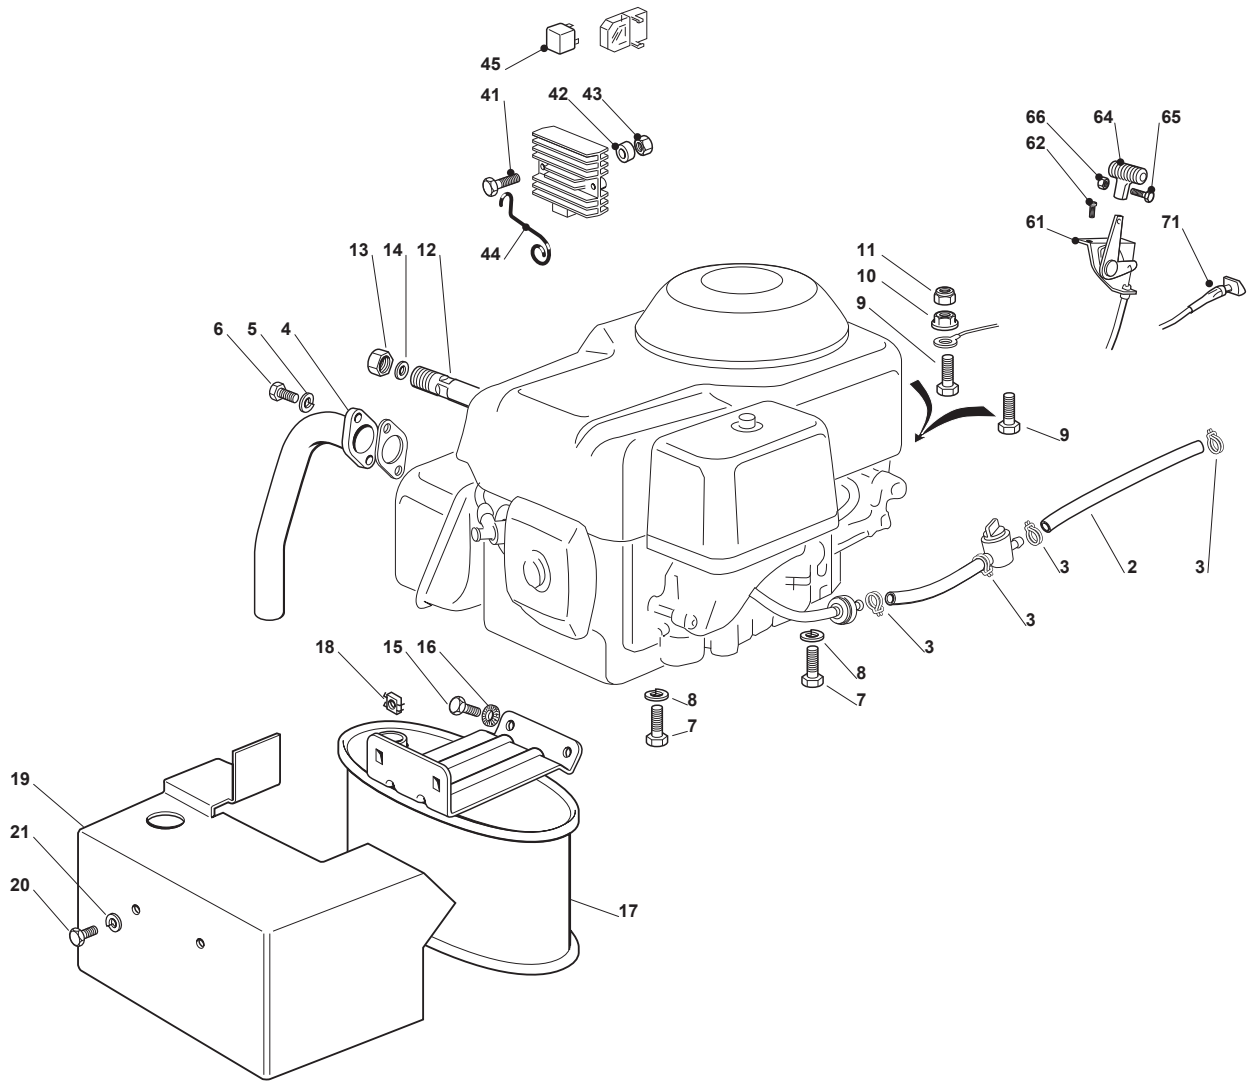

Engine Honda GXV 390

POS	CODE	Q.TY	DESCRIPTION	DESCRIZIONE	DESCRIPTION	BESCHREIBUNG	NOTES
2	325869057/0	1	Connecting Tube	Tubo Collegamento	Tube De Connexion	Verbindungsrohr	
3	118375051/1	4	Fair Led	Fascetta	Collier	Rohrschelle	
4	118738204/0	1	Discharged Connect.Tube	Discharged Connect.Tube	Discharged Connect. Tube	Discharged Connect.Tube	
5	112583500/0	2	Grower	Grower	Grower	Federring	
6	112793102/0	2	Screw	Vite	Vis	Schraube	
7	112735802/0	2	Screw	Vite	Vis	Schraube	
8	112583500/0	2	Grower	Grower	Grower	Federring	
9	112691100/0	2	Screw	Vite	Vis	Schraube	
10	112154210/0	2	Self-Locking Nut	Dado Autobloccante	Écrou auto-bloquant	Selbstsichernde Mutter	
11	112155000/0	1	Nut	Dado	Ecrou	Mutter	
12	125598050/0	1	Oil Discharge Extension	Oil Discharge Extension	Oil Discharge Extension	Oil Discharge Extension	
13	118737849/0	1	Plug	Tappo	Bouchon	Stopfen	
14	118401001/1	1	Oil Seal	Anello Di Tenuta	Anneau De Tenue	Dichtring	
15	112792611/0	2	Screw	Vite	Vis	Schraube	
16	112540260/0	2	Grower	Grower	Grower	Federring	
17	182750010/0	1	Muffler	Silenziatore	Silencieux	Set Schalldämpfer	
18	112360425/0	2	Nut	Dado	Ecrou	Mutter	
19	382598003/1	1	Muffler Protection	Protezione Silenziatore	Protection Silencieux	Auspuffschutz	
20	125943012/0	2	Screw	Vite	Vis	Schraube	
21	112583500/0	2	Grower	Grower	Grower	Federring	
41	112815221/0	2	Screw	Vite	Vis	Schraube	
42	122170950/0	2	Spacer	Distanziale	Entretoise	Distanzring	
43	112292102/0	2	Nut	Dado	Ecrou	Mutter	
44	127430561/0	1	Spring	Molla	Ressort	Feder	
45	133567000/0	1	Relay	Relay	Relay	Relay	
61	184000251/1	1	Accelerator	Acceleratore	Accelérateur	Gas Zug	
62	112788512/0	2	Screw	Vite	Vis	Schraube	
64	325592000/0	1	Knob	Manopola	Poignee	Knopf	
65	112726388/0	1	Screw	Vite	Vis	Schraube	
66	112290800/0	1	Hexagonal Nut	Dado	Ecrou	Mutter	
71	125090007/0	1	Choke Control	Choke Control	Choke Control	Choke Control