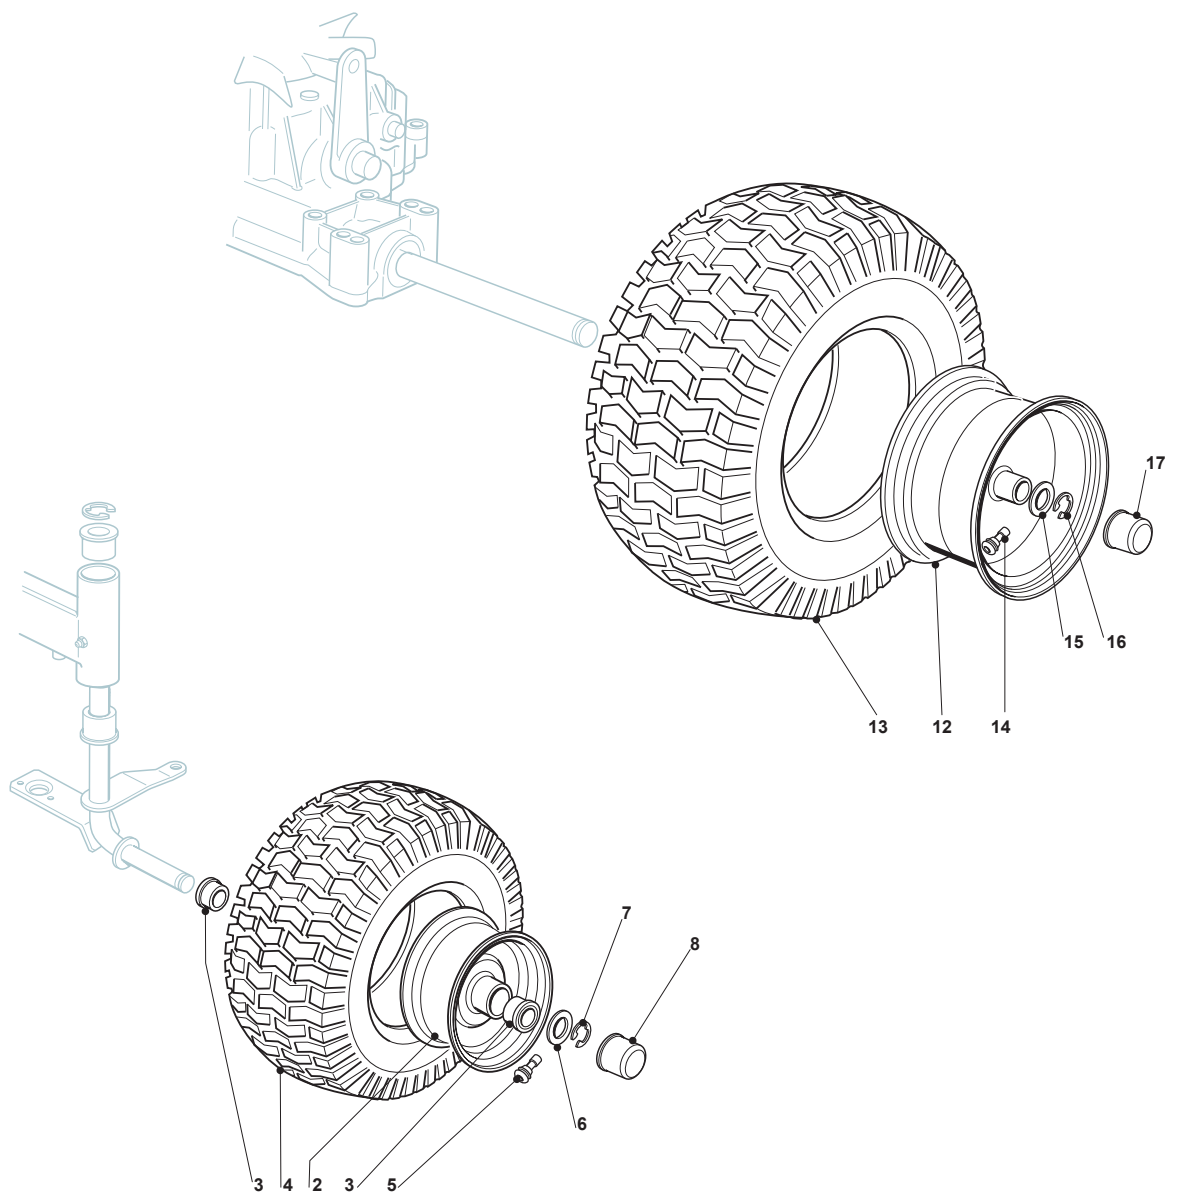

Wheels							
POS	CODE	Q.TY	DESCRIPTION	DESCRIZIONE	DESCRIPTION	BESCHREIBUNG	NOTES
2	182000598/0	2	Rimm	Cerchio Ruota	Bandage Roue	Vorderrad Felger	
3	125122200/2	4	Bearing	Bearing	Bearing	Bearing	
4	125590014/0	2	Tyre	Pneumatico	Pneu	Reifen	13"
4	127590066/0	2	Tyre	Pneumatico	Pneu	Reifen	15"
5	125950000/0	2	Valve	Valve	Valve	Valve	
6	125670005/1	2	Washer	Rondella	Rondelle	Scheibe	
7	112001000/0	2	Benzing Ring	Anello Benzing	Anneau Benzing	Ring Benzing	
8	122110230/0	2	Hub Cover	Coprizzo	Couvre Moyeu	Nabendeckel	
12	182000599/0	2	Rimm	Cerchio Ruota	Bandage Roue	Vorderrad Felger	
13	125590015/0	2	Tyre	Pneumatico	Pneu	Reifen	
14	125950000/0	2	Valve	Valve	Valve	Valve	
15	125670005/1	2	Washer	Rondella	Rondelle	Scheibe	
16	112001010/0	2	Benzing Ring	Anello Benzing	Anneau Benzing	Ring Benzing	
17	122110230/0	2	Hub Cover	Coprizzo	Couvre Moyeu	Nabendeckel