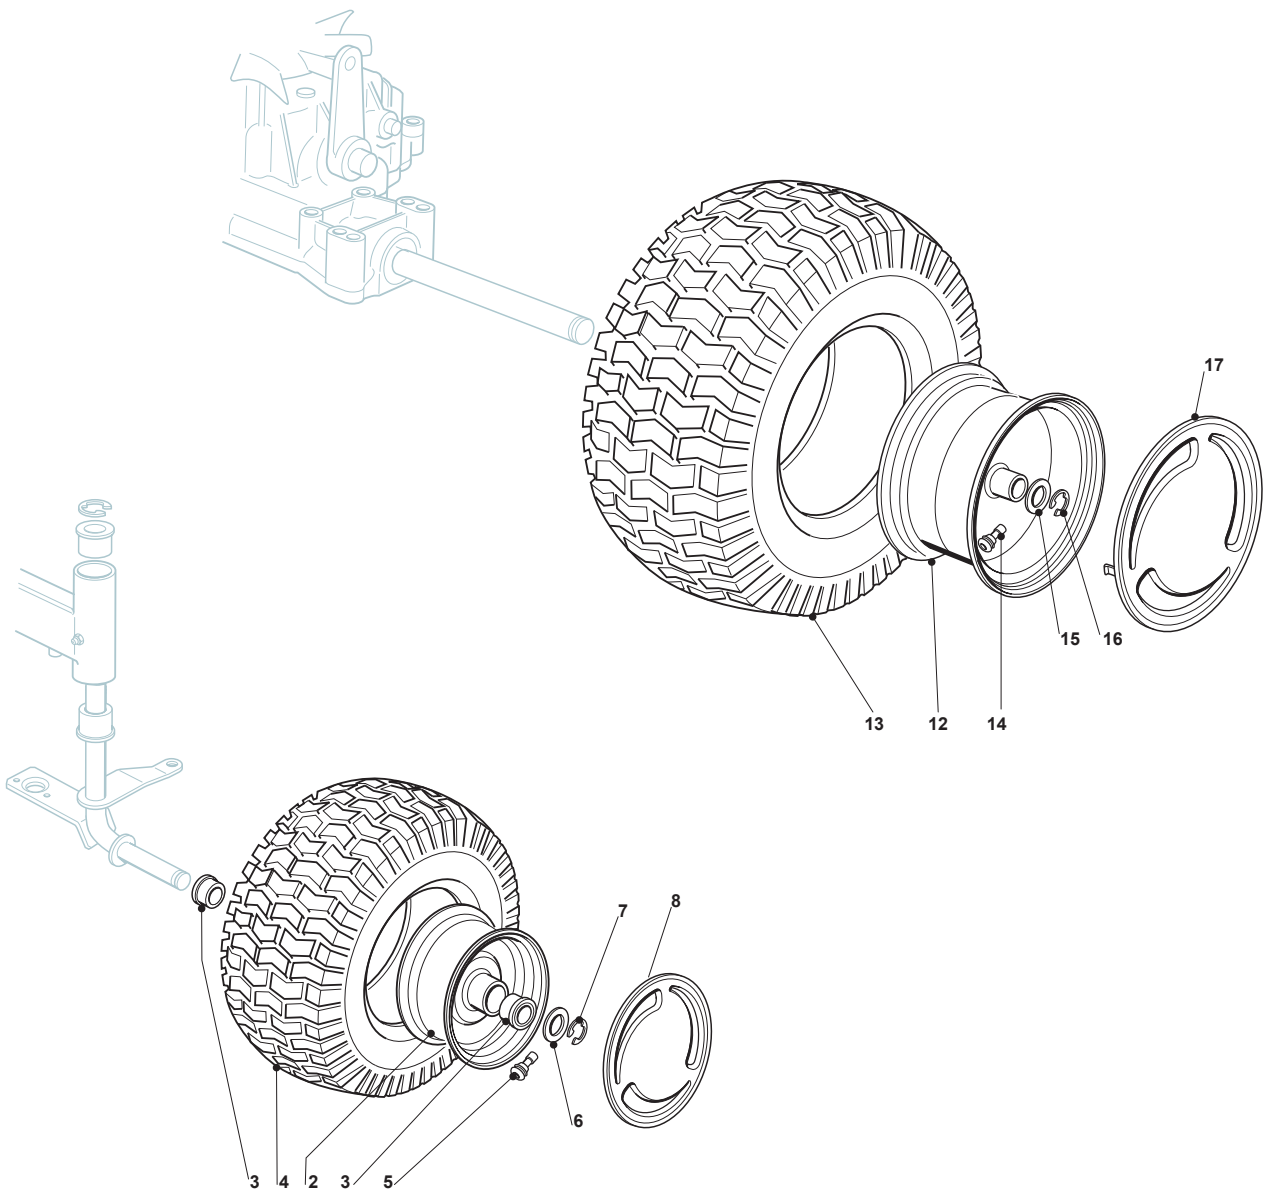

Wheels							
POS	CODE	Q.TY	DESCRIPTION	DESCRIZIONE	DESCRIPTION	BESCHREIBUNG	NOTES
2	182000598/0	2	Rimm	Cerchio Ruota	Bandage Roue	Vorderrad Felger	
3	125122200/2	4	Bearing	Bearing	Bearing	Bearing	
4	125590014/0	2	Tyre	Pneumatico	Pneu	Reifen	13"
4	127590066/0	2	Tyre	Pneumatico	Pneu	Reifen	15"
5	125950000/0	2	Valve	Valve	Valve	Valve	
6	125670005/1	2	Washer	Rondella	Rondelle	Scheibe	
7	112001000/0	2	Benzing Ring	Anello Benzing	Anneau Benzing	Ring Benzing	
8	382110252/0	2	Front Wheel Cover	Copridisco Ruota Anteriore	Couvre Disque Roue Avant	Front Wheel Cover	
12	182000599/0	2	Rimm	Cerchio Ruota	Bandage Roue	Vorderrad Felger	
13	125590015/0	2	Tyre	Pneumatico	Pneu	Reifen	
14	125950000/0	2	Valve	Valve	Valve	Valve	
15	125670005/1	2	Washer	Rondella	Rondelle	Scheibe	
16	112001010/0	2	Benzing Ring	Anello Benzing	Anneau Benzing	Ring Benzing	
17	382110253/0	2	Hub Cover	Coprimozzo	Couvre Moyeu	Nabendeckel