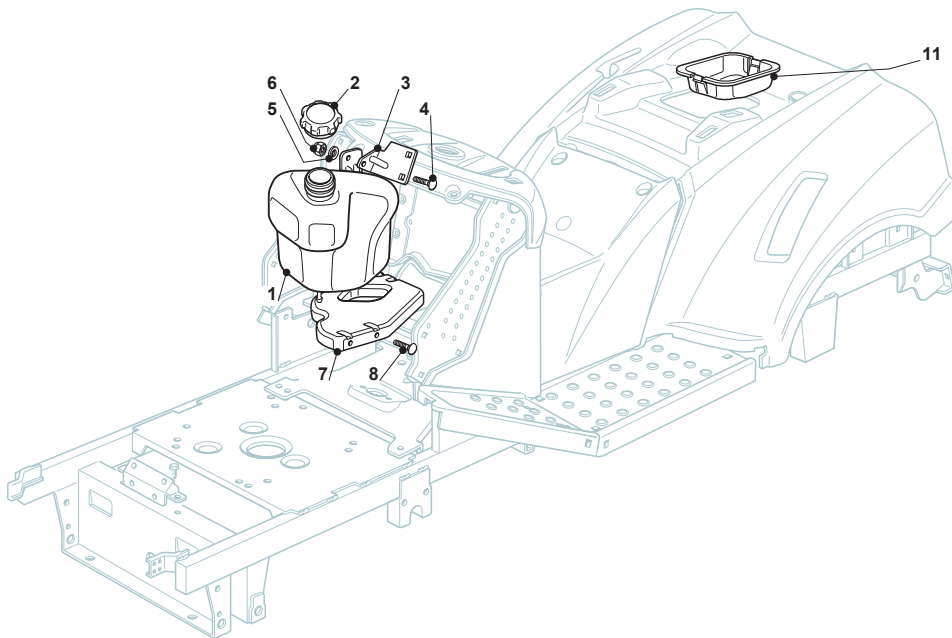

Tank 4,5 Lt							
POS	CODE	Q.TY	DESCRIPTION	DESCRIZIONE	DESCRIPTION	BESCHREIBUNG	NOTES
1	325735124/0	1	Tank	Serbatoio	Réservoir à carburant	Treibstofftank	
2	125795001/1	1	Fuel Cap	Tappo Miscela	Bouhcon Mélange	Deckel Treibstoff	
3	325785291/0	1	Support	Supporto	Support	Halter	
4	112789195/0	1	Screw	Vite	Vis	Schraube	
5	112581500/0	1	Grower	Grower	Grower	Federring	
6	112437503/0	1	Plate	Piastra	Plaque	Platte	
7	325785289/0	1	Support	Supporto	Support	Halter	
8	112735403/0	4	Screw	Vite	Vis	Schraube	
11	325207176/0	1	Basin	Vaschetta	Cuvette	Wanne