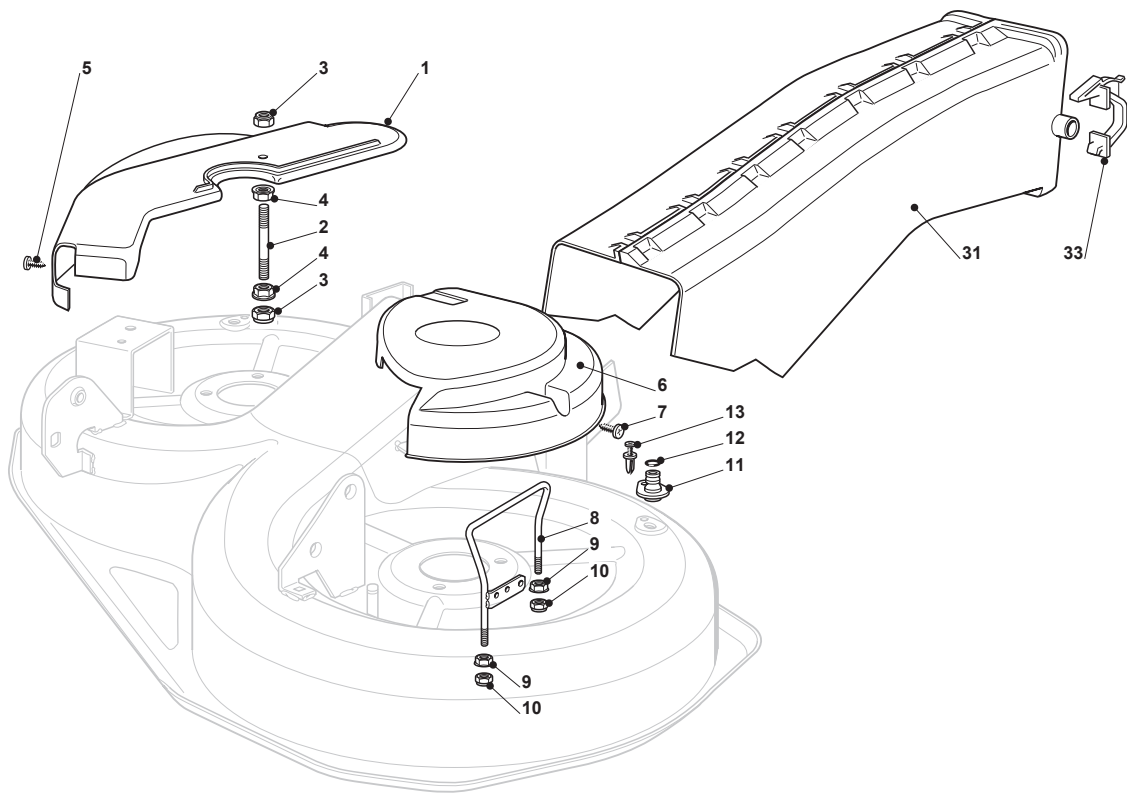

Guards							
POS	CODE	Q.TY	DESCRIPTION	DESCRIZIONE	DESCRIPTION	BESCHREIBUNG	NOTES
1	125060102/0	1	Right Belt Protection Carter	Carter Protezione Cinghia Dx	Carter Protection Courroie Droit	Schutz Rechte, Riemen	Grey
1	325060111/0	1	Right Belt Protection Carter	Carter Protezione Cinghia Dx	Carter Protection Courroie Droit	Schutz Rechte, Riemen	Black
2	125580007/0	1	Belt Guide	Belt Guide	Belt Guide	Belt Guide	
3	112155000/0	2	Nut	Dado	Ecrou	Nuss	
4	112293201/0	2	Nut	Dado	Ecrou	Nuss	
5	112735110/0	2	Screw	Vite	Vis	Schraube	
6	125060103/0	1	Left Belt Protection Carter	Carter Protezione Cinghia Sx	Carter Protection Courroie Gauche	Schutz Linke, Riemen	Grey
6	325060112/0	1	Left Belt Protection Carter	Carter Protezione Cinghia Sx	Carter Protection Courroie Gauche	Schutz Linke, Riemen	Black
7	112735110/0	2	Screw	Vite	Vis	Schraube	
8	382270301/0	1	Belt Guide	Belt Guide	Belt Guide	Belt Guide	
9	112293201/0	2	Nut	Dado	Ecrou	Nuss	
10	112155000/0	2	Nut	Dado	Ecrou	Nuss	
11	125033060/0	2	Washing Cutting Deck Connection	Attacco Lavaggio Piatto	Attaque Lavage Plateau De Coupe	Wasseranschluß Mähwerk	
12	119035000/0	2	O Ring	O Ring	O Ring	O Ring	
13	112500030/0	2	Rivet	Rivetto	Rivet	Niet	
31	382108008/1	1	Conveyor	Convogliatore	Convoyeur	Konveyor	
33	325774373/0	2	Clamp	Staffa	Etrier	Bride