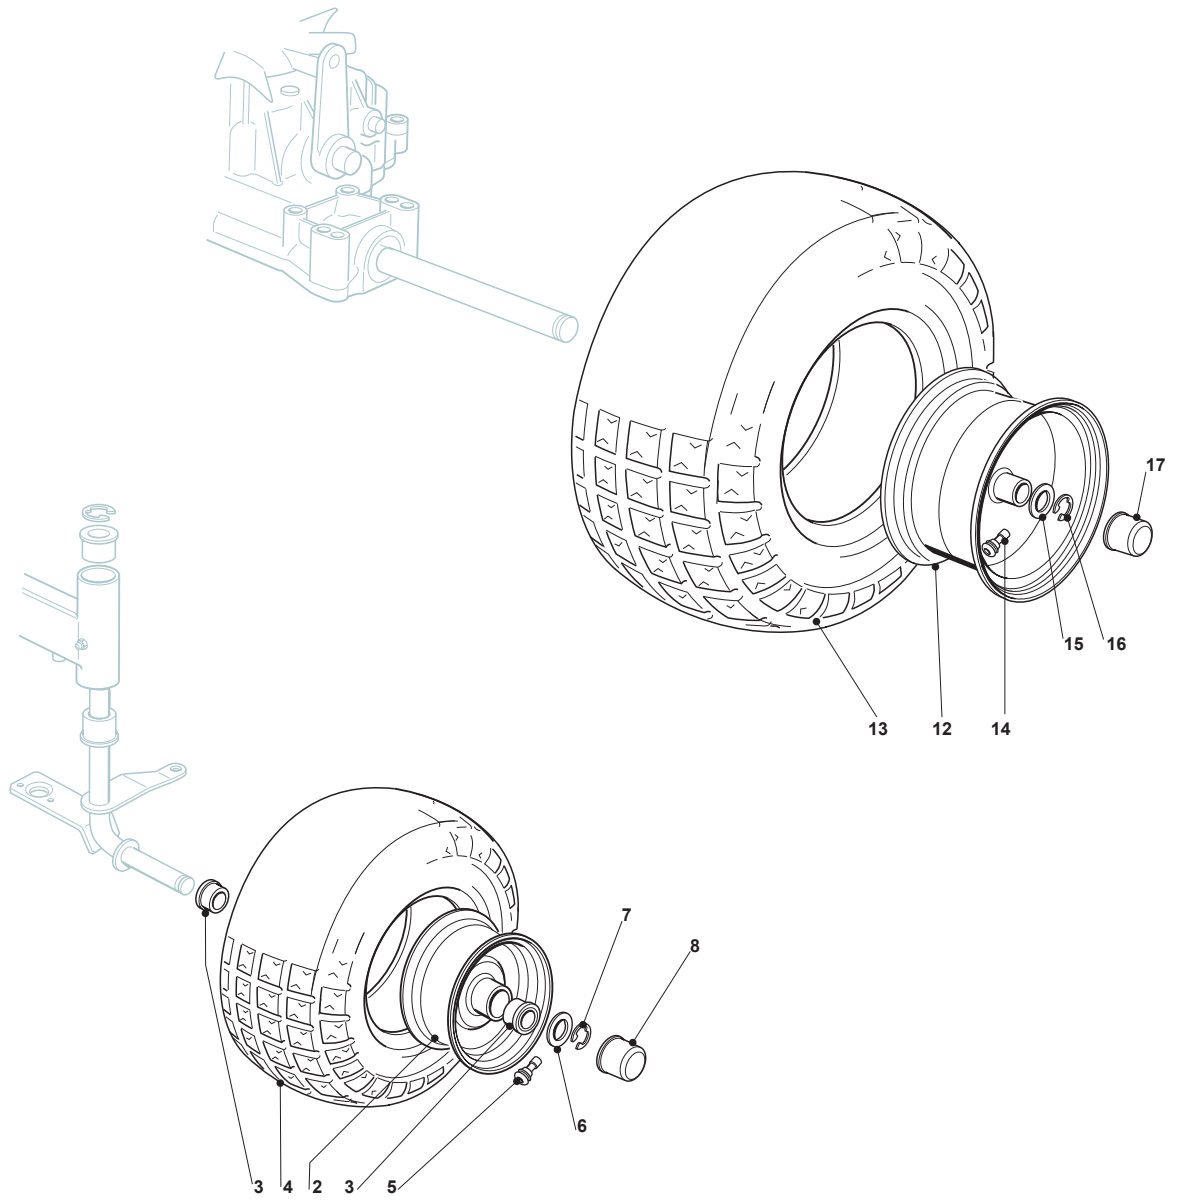

Wheels							
POS	CODE	Q.TY	DESCRIPTION	DESCRIZIONE	DESCRIPTION	BESCHREIBUNG	NOTES
2	182000590/1	2	Rimm	Cerchio Ruota	Bandage Roue	Vorderrad Felger	
3	125122200/2	4	Bearing	Bearing	Bearing	Bearing	
4	125590020/0	2	Tyre	Pneumatico	Pneu	Reifen	
5	125950000/0	2	Valve	Valve	Valve	Valve	
6	125670005/1	2	Washer	Rondella	Rondelle	Scheibe	
7	112001000/0	2	Benzing Ring	Anello Benzing	Anneau Benzing	Ring Benzing	
8	122110230/0	2	Hub Cover	Coprismozzo	Couvre Moyeu	Nabedeckel	
12	182000592/0	2	Rear Wheel Rimm	Cerchio Ruota Posteriore	Bandage Roue	Hinterrad Felger	
13	125590022/0	2	Tyre	Pneumatico	Pneu	Reifen	
14	125950000/0	2	Valve	Valve	Valve	Valve	
15	125670005/1	2	Washer	Rondella	Rondelle	Scheibe	
16	112001010/0	2	Benzing Ring	Anello Benzing	Anneau Benzing	Ring Benzing	
17	122110230/0	2	Hub Cover	Coprismozzo	Couvre Moyeu	Nabedeckel