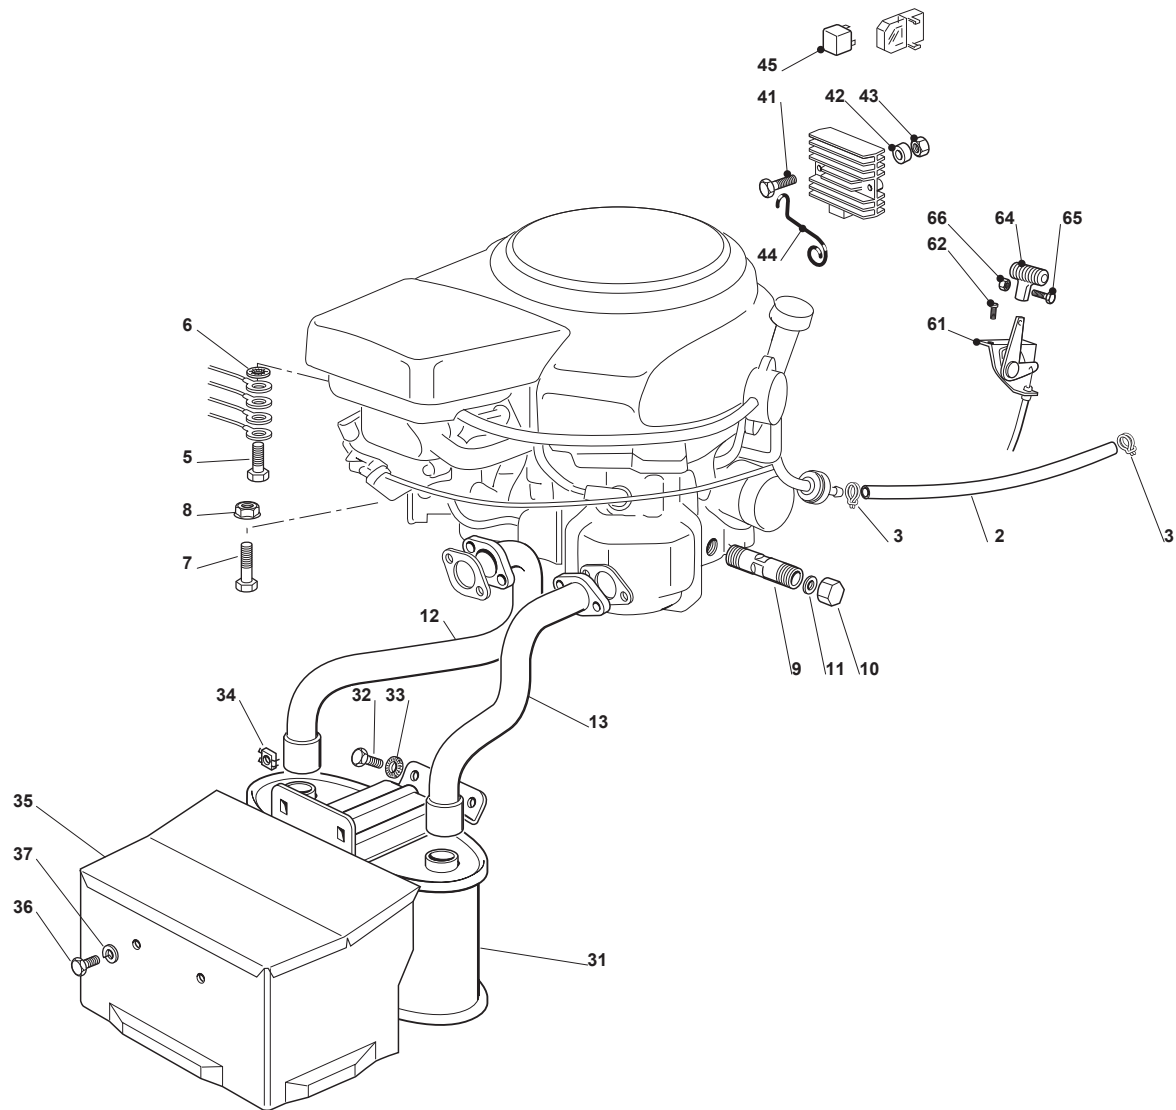

Engine Honda GXV 530

POS	CODE	Q.TY	DESCRIPTION	DESCRIZIONE	DESCRIPTION	BESCHREIBUNG	NOTES
2	325869057/0	1	Connecting Tube	Tubo Collegamento	Tube De Connexion	Verbindungsrohr	
3	118375051/1	2	Fair Led	Fascetta	Collier	Rohrschelle	
5	112735599/0	1	Screw	Vite	Vis	Schraube	
6	112540260/0	1	Grower	Grower	Grower	Federring	
7	112691115/0	4	Screw	Vite	Vis	Schraube	
8	112154210/0	4	Self-Locking Nut	Dado Autobloccante	Écrou auto-bloquant	Selbstsichernde Mutter	
9	125598052/0	1	Oil Discharge Extention	Prolunga Scarico Olio	Rallonge Dechargement Huile	Öl Abfluss	
10	118737849/0	1	Plug	Tappo	Bouchon	Stopfen	
11	118401001/1	1	Oil Seal	Anello Di Tenuta	Anneau De Tenue	Dichtring	
12	118738221/0	1	Exhaust Tube Right	Tubo Scarico Destro	Tube Echappement Droit	Abgasungrohr, Rechte	
13	118738222/0	1	Right Exhaust Connection	Raccordo Scarico Destro	Connexion Echappement Droite	Auspuffanschluss, Rechte	
31	182750003/0	1	Muffler Assy	Ass. Silenziatore	Silencieux	Set Schalldämpfer	
32	112793102/0	2	Screw	Vite	Vis	Schraube	
33	112540260/0	2	Grower	Grower	Grower	Federring	
34	112360425/0	2	Nut	Dado	Ecrou	Mutter	
35	382598005/2	1	Muffler Protection	Protezione Silenziatore	Protection Silencieux	Auspuffschutz	
36	112792611/0	2	Screw	Vite	Vis	Schraube	
37	112583500/0	2	Grower	Grower	Grower	Federring	
41	112815221/0	2	Screw	Vite	Vis	Schraube	
42	122170950/0	2	Spacer	Distanziale	Entretoise	Distanzring	
43	112292102/0	2	Nut	Dado	Ecrou	Mutter	
44	127430561/0	1	Spring	Molla	Ressort	Feder	
45	133567000/0	1	Relay	Relay	Relay	Relay	
61	182000201/2	1	Throttle Cable	Cavo Acceleratore	Câble Accélérateur	Gashebel Kabel	
62	125943012/0	2	Screw	Vite	Vis	Schraube	
64	325592000/0	1	Knob	Manopola	Poignee	Knopf	
65	112726388/0	1	Screw	Vite	Vis	Schraube	
66	112290800/0	1	Hexagonal Nut	Dado	Ecrou	Mutter