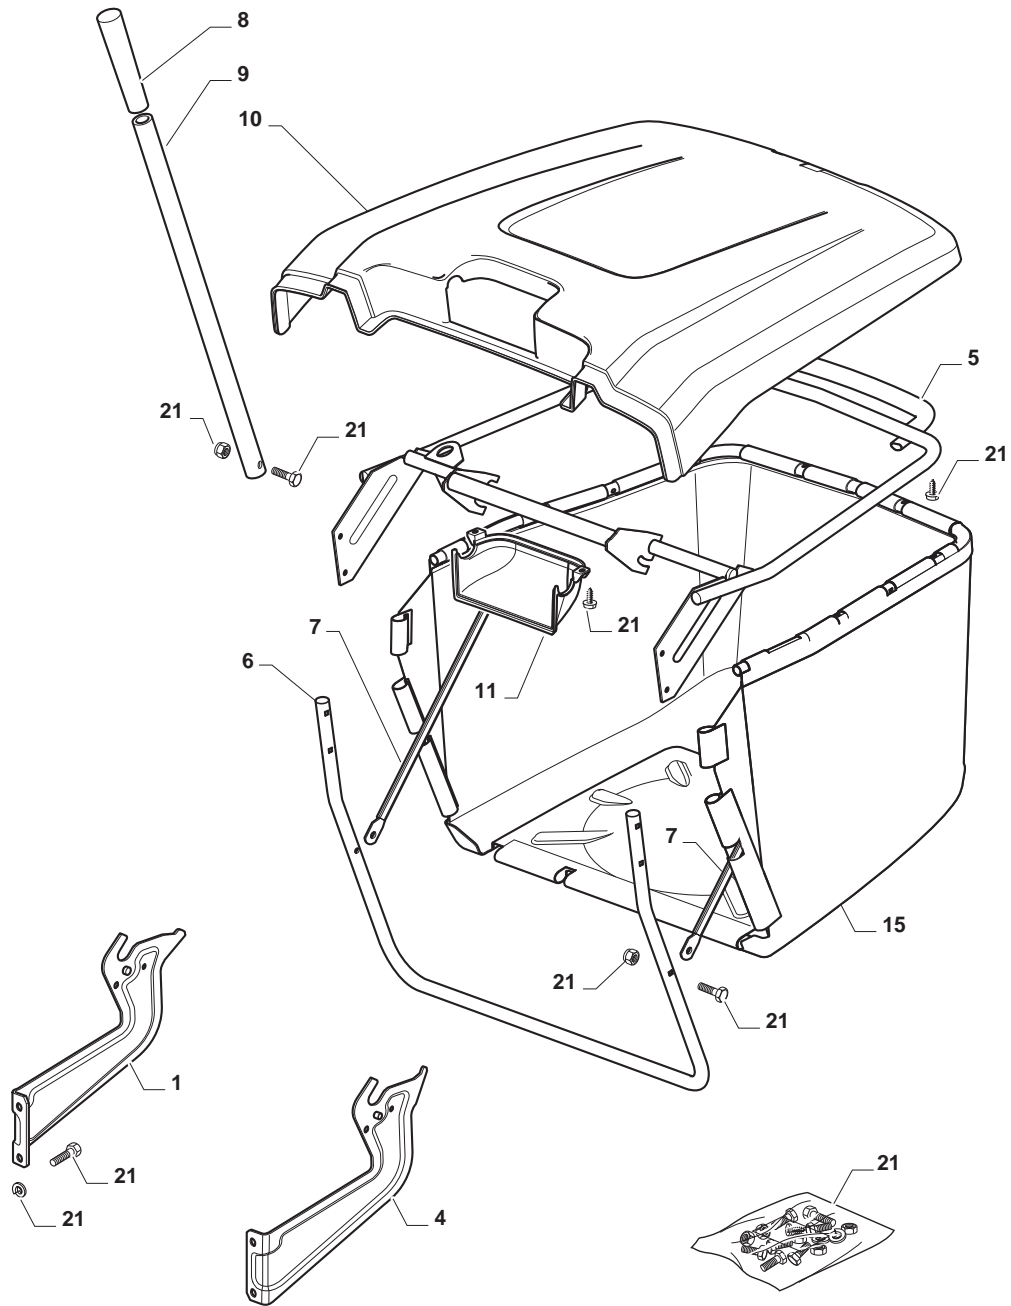

Grasscatcher

High End Version

POS	CODE	Q.TY	DESCRIPTION	DESCRIZIONE	DESCRIPTION	BESCHREIBUNG	NOTES
1	325785377/0	1	Support	Supporto	Support	Halter	
4	325785383/0	1	Support	Supporto	Support	Halter	
5	382800139/0	1	Upper Frame	Telaio Superiore	Chassis Superieur	Obererrahmen	
6	382800141/0	1	Front Frame	Front Frame	Front Frame	Front Frame	
7	325650149/0	2	Stiffening	Rinforzo	Renforcement	Verstaerkung	
8	125394508/0	1	Knob	Manopola	Poignee	Knopf	
9	325869087/0	1	Rod	Asta	Tige	Stange	
10	325110431/0	1	Red Grass-Catcher Cover	Copertura Sacco Rosso	Couvre-Bac, Rouge	Sackkappe, Rot	
10	325110434/0	1	White Grass-Catcher Cover	Copertura Sacco Bianco	Couvre-Bac Blanc	Sackkappe Weiß	
10	325110436/0	1	Black Grass-Catcher Cover	Copertura Sacco Nero	Couvre-Bac Noir	Sackkappe Schwarz	
10	325110439/0	1	Yellow Grass-Catcher Cover	Parte Sup.Sacco Giallo	Sac, Partie Superieure Jaune	Korb Oberteil Gelb	
10	325110447/0	1	Green Grass-Catcher Cover	Copertura Sacco Verde	Couvre-Bac Vert	Sackkappe Grün	
11	325207195/0	1	Handle Cover	Coperchio Impugnatura	Couvercle Poignée	Deckel Griff	
15	182105947/0	1	Grasscatcher	Confezione Sacco	Bac	Sack	
21	382180123/0	1	Screw	Vite	Vis	Schraube