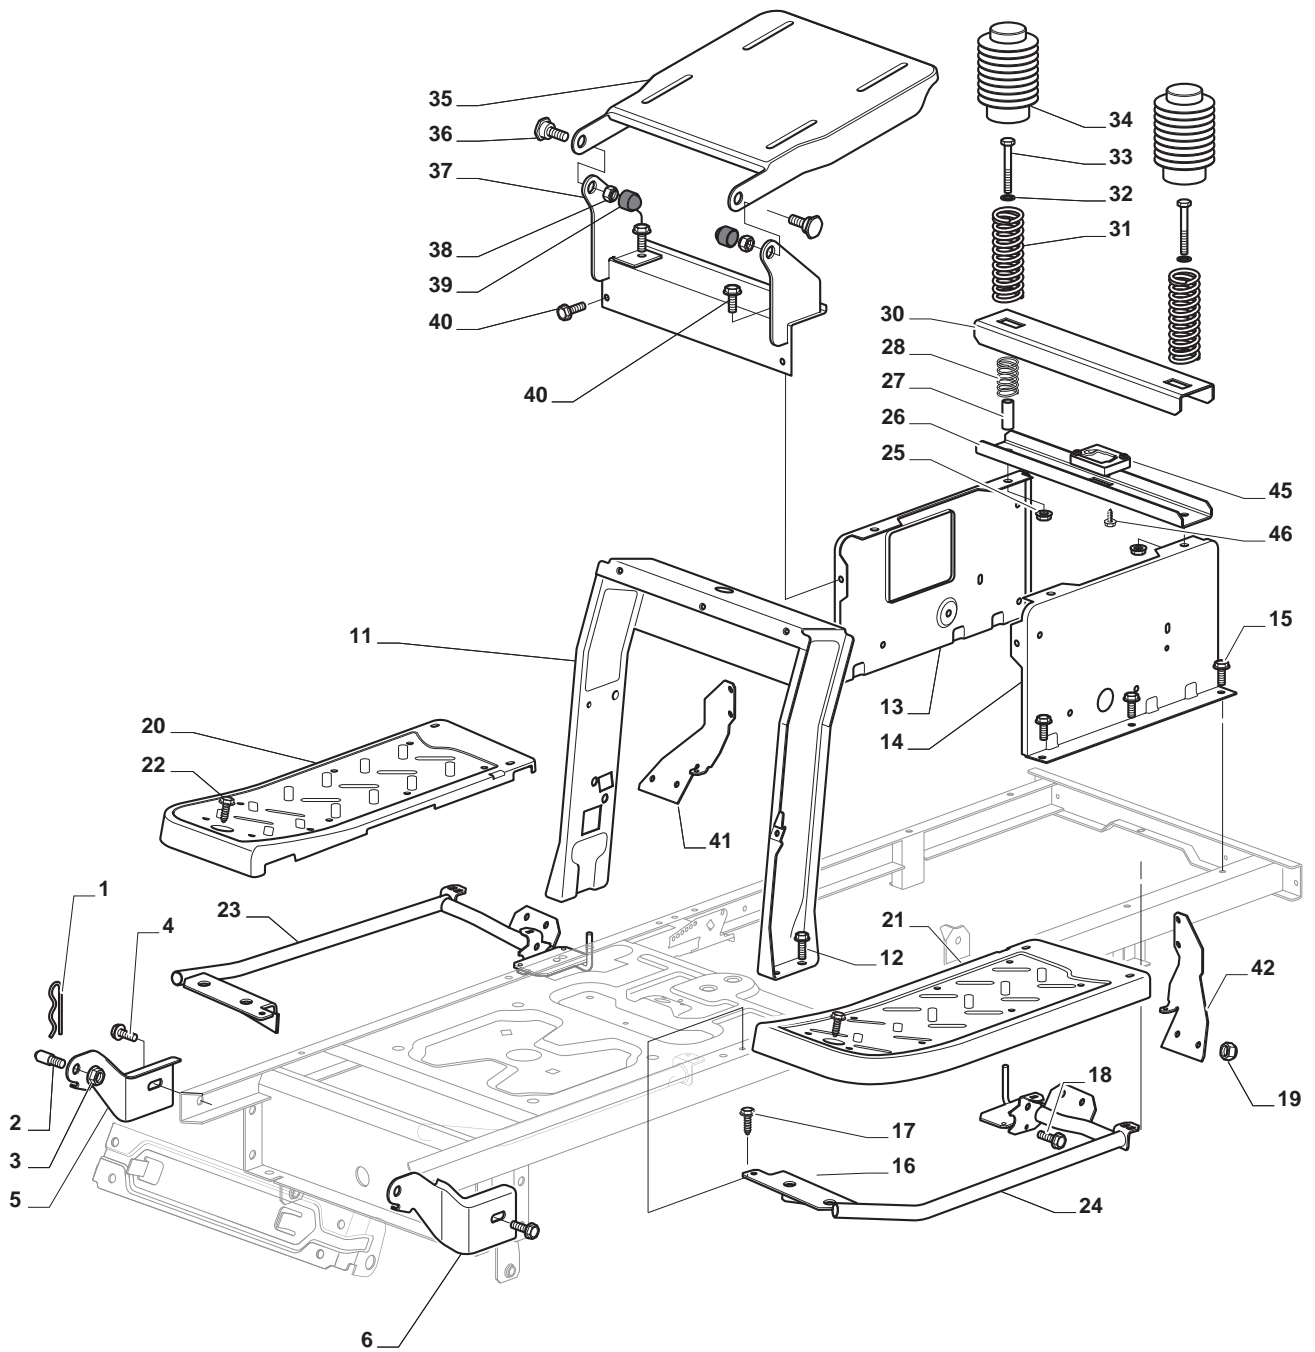

Chassis							
POS	CODE	Q.TY	DESCRIPTION	DESCRIZIONE	DESCRIPTION	BESCHREIBUNG	NOTES
1	124487998/0	1	Cotter Pin	Coppiglia	Goupille	Split	
2	125510079/1	2	Pin	Perno	Pivot	Bolzen	
3	112155000/0	2	Nut	Dado	Ecrou	Mutter	
4	112735599/0	2	Screw	Vite	Vis	Schraube	
5	325547225/0	1	Right Plate	Piastrina Destra	Plaquette Droit	Rechte Plättchen	
6	325547227/0	1	Left Plate	Piastrina Sinistra	Plaquette Gauche	Linke Platte	
11	382785169/1	1	Steering Column Support	Supporto Piantone	Support Tube De Direction	Lenkungsaeulehalter	
12	125943009/0	4	Screw	Vite	Vis	Schraube	
13	325785331/1	1	Right Seat Support	Supporto Sedile Destro	Support Siege Droit	Rechte Sitzhalter	
14	325785333/1	1	Left Seat Support	Supporto Sedile Sinistro	Support Siege Gauche	Linke Sitzhalter	
15	125943009/0	6	Screw	Vite	Vis	Schraube	
16	382785179/0	1	Footboard Support	Supporto Pedana	Support Marchepied	Fussbretthalter	
17	125943009/0	2	Screw	Vite	Vis	Schraube	
18	125943009/0	2	Screw	Vite	Vis	Schraube	
19	112155000/0	10	Nut	Dado	Ecrou	Mutter	
20	325500041/1	1	Right Footboard	Pedana Destra	Marchepied Droit	Rechte Fussbrett	
21	325500043/1	1	Left Footboard	Pedana Sinistra	Marchepied Gauche	Linke Fussbrett	
22	112735599/0	2	Screw	Vite	Vis	Schraube	
23	382785221/0	1	Footboard Support	Supporto Pedana	Support Marchepied	Fussbretthalter	
24	382785223/0	1	Footboard Support	Supporto Pedana	Support Marchepied	Fussbretthalter	
25	112293201/0	2	Nut	Dado	Ecrou	Mutter	
26	325820109/1	1	Seat Support	Supporto Sedile	Support Siege	Sitzhalter	
27	125160048/0	2	Spacer	Distanziale	Entretoise	Distanzring	
28	125430263/0	2	Spring	Molla	Ressort	Feder	
30	325820111/1	1	Support	Supporto	Support	Halter	
31	125430264/0	2	Spring	Molla	Ressort	Feder	
32	112521350/0	2	Washer	Rosetta	Rondelle	Scheibe	
33	112691400/0	2	Screw	Vite	Vis	Schraube	
34	325122002/0	2	Hood	Cuffia	Protecteur	Schutzkasten	
35	382547061/0	1	Plate	Piastra	Plaque	Platte	
36	122524970/2	2	Fulcrum Pin	Perno Fulcro	Point D'Appui	Gelenkpunkt	
37	382820151/0	1	Seat Support	Supporto Sedile	Support Siege	Sitzhalter	
38	112155010/0	2	Self-Locking Nut	Dado Autobloccante	Écrou auto-bloquant	Selbstsichernde Mutter	
39	118203854/0	2	Screw	Vite	Vis	Schraube	
40	125943009/0	12	Screw	Vite	Vis	Schraube	
41	325650155/0	1	Support	Supporto	Support	Halter	
42	325650157/0	1	Support	Supporto	Support	Halter	
45	325785379/1	1	Support	Supporto	Support	Halter	
46	112728686/0	2	Screw	Vite	Vis	Schraube