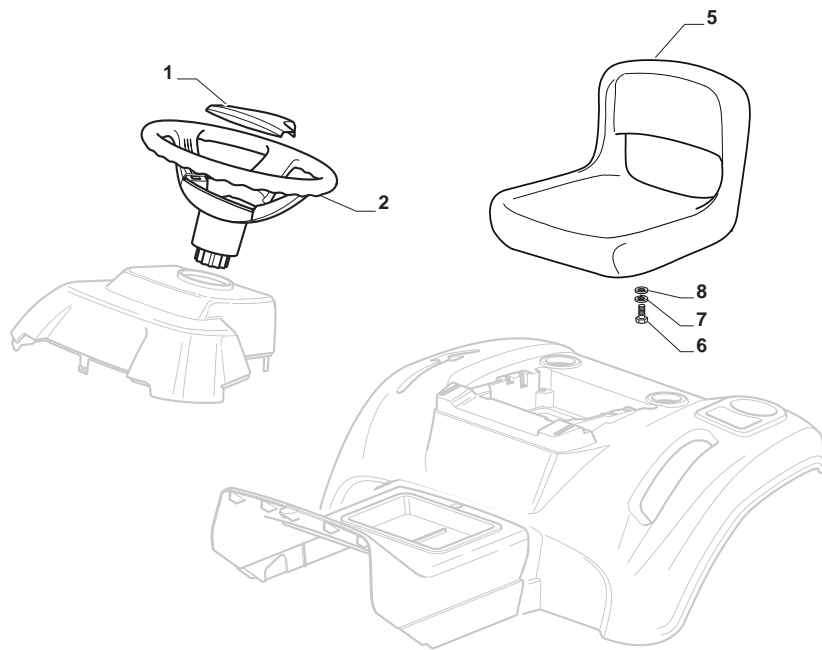

Seat & Steering Wheel

POS	CODE	Q.TY	DESCRIPTION	DESCRIZIONE	DESCRIPTION	BESCHREIBUNG	NOTES
1	325580504/0	1	Steering Plate	Placca Volante	Plaque Volant	Lenkradplatte	
2	325961219/0	1	Steering Wheel	Volante	Volant	Lenkrad	
5	125722456/0	1	Seat	Sedile	Siege	Sitz	
6	112792611/0	4	Screw	Vite	Vis	Schraube	
7	112540260/0	4	Grower	Grower	Grower	Federring	
8	112523060/0	4	Washer	Rondella	Rondelle	Scheibe