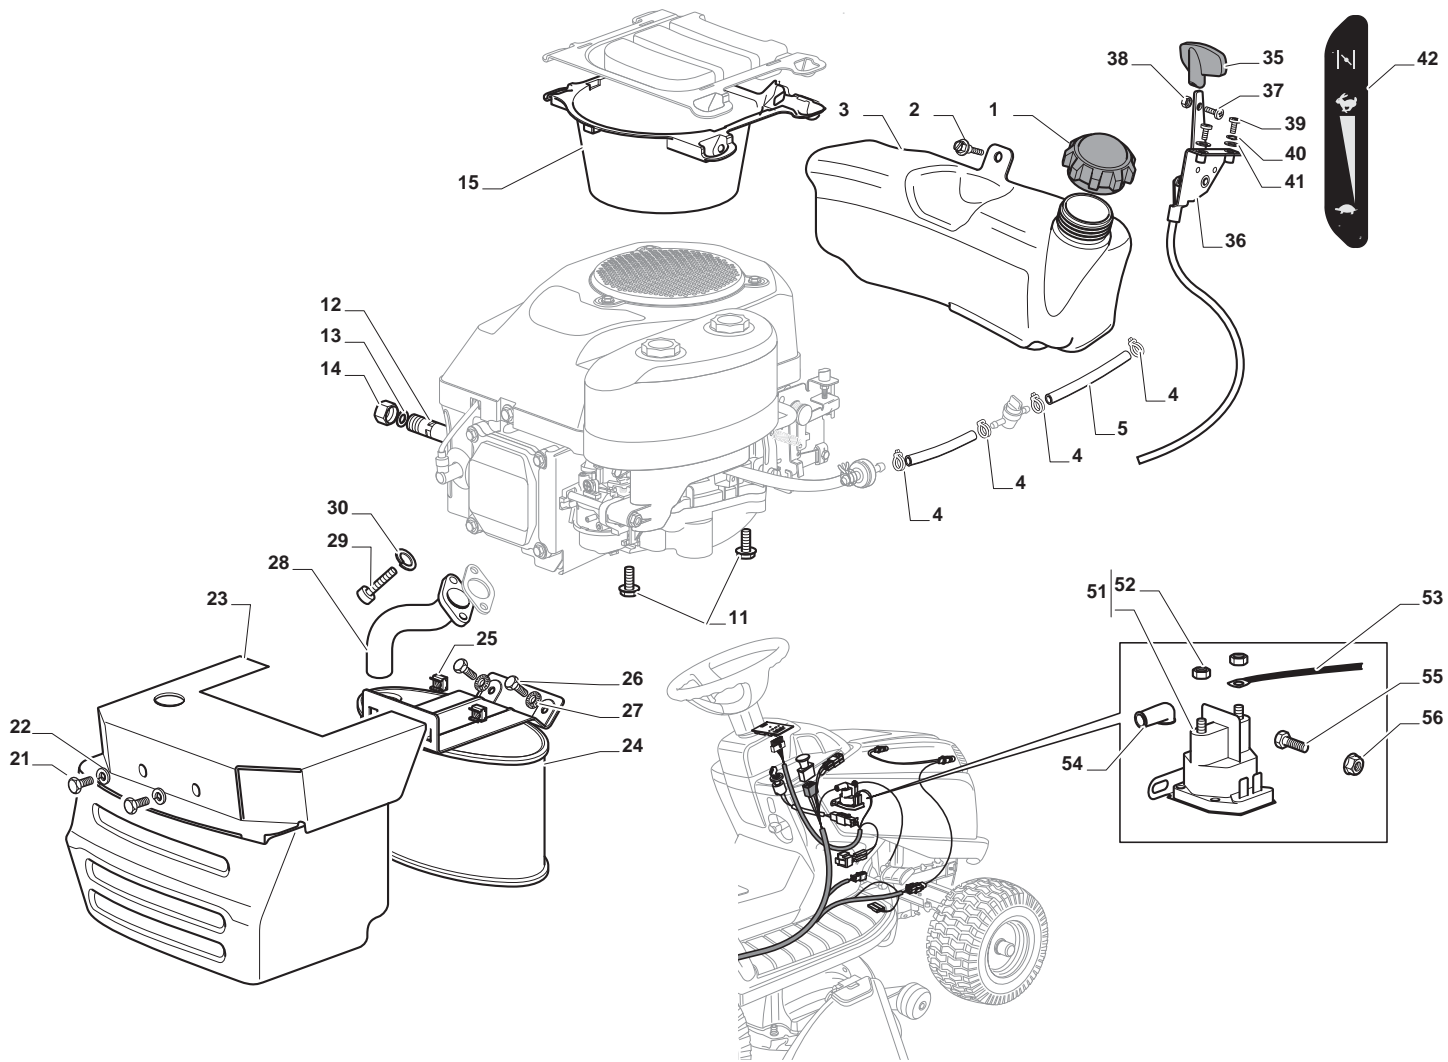

Engine GGP							
POS	CODE	Q.TY	DESCRIPTION	DESCRIZIONE	DESCRIPTION	BESCHREIBUNG	NOTES
1	125795000/1	1	Fuel Cap	Tappo Miscela	Bouhcon Mélange	Deckel Treibstoff	
2	125943010/0	4	Screw	Vite	Vis	Schraube	
3	325735126/0	1	Tank	Serbatoio	Réservoir à carburant	Treibstofftank	
4	118375051/1	4	Fair Led	Fascetta	Collier	Rohrschelle	
5	325869057/0	1	Connecting Tube	Tube Collegamento	Tube De Connexion	Verbindungsrohr	
11	112735108/1	4	Screw	Vite	Vis	Schraube	
12	127598060/0	1	Oil Discharge Extension	Oil Discharge Extension	Oil Discharge Extension	Oil Discharge Extension	
13	118401001/1	1	Oil Seal	Anello Di Tenuta	Anneau De Tenue	Dichtring	
14	118737849/0	1	Plug	Tappo	Bouchon	Stopfen	
15	325108044/1	1	Conveyor	Convogliatore	Convoyeur	Konveyor	
21	112792611/0	2	Screw	Vite	Vis	Schraube	
22	112540260/0	2	Grower	Grower	Grower	Federring	
23	382598045/0	1	Muffler Protection	Protezione Silenziatore	Protection Silencieux	Auspuffschutz	
24	182750010/0	1	Muffler	Silenziatore	Silencieux	Set Schalldämpfer	
25	112360425/0	2	Nut	Dado	Ecrou	Mutter	
26	112792611/0	2	Screw	Vite	Vis	Schraube	
27	112540260/0	2	Grower	Grower	Grower	Federring	
28	118738231/1	1	Exhaust Tube	Tubo Scarico	Tube Echappement	Abgasrohr	
29	112737450/0	2	Screw	Vite	Vis	Schraube	
30	112540260/0	2	Grower	Grower	Grower	Federring	
35	325394531/0	1	Knob	Manopola	Poignee	Knopf	
36	182000215/0	1	Accelerator	Acceleratore	Accelérateur	Gas Zug	
37	112726389/0	1	Screw	Vite	Vis	Schraube	
38	112290800/0	1	Hexagonal Nut	Dado	Ecrou	Mutter	
39	112726389/0	2	Screw	Vite	Vis	Schraube	
40	112540020/0	2	Washer	Rosetta	Rondelle	Scheibe	
41	112521310/0	2	Washer	Rosetta	Rondelle	Scheibe	
42	114363697/0	1	Label	Etichetta	Etiquette	Etikett	
51	118736111/0	1	Starter Relay	Relé Avviamento	Relais D'Allumage	Anlassrelais	
52	112360352/0	2	Nut	Dado	Ecrou	Mutter	
53	125065002/0	1	Cable	Cable	Cable	Cable	
54	118564864/1	1	Protection	Protezione	Protection	Schutz	
55	112790781/0	1	Screw	Vite	Vis	Schraube	
56	112154510/0	2	Nut	Dado	Ecrou	Mutter