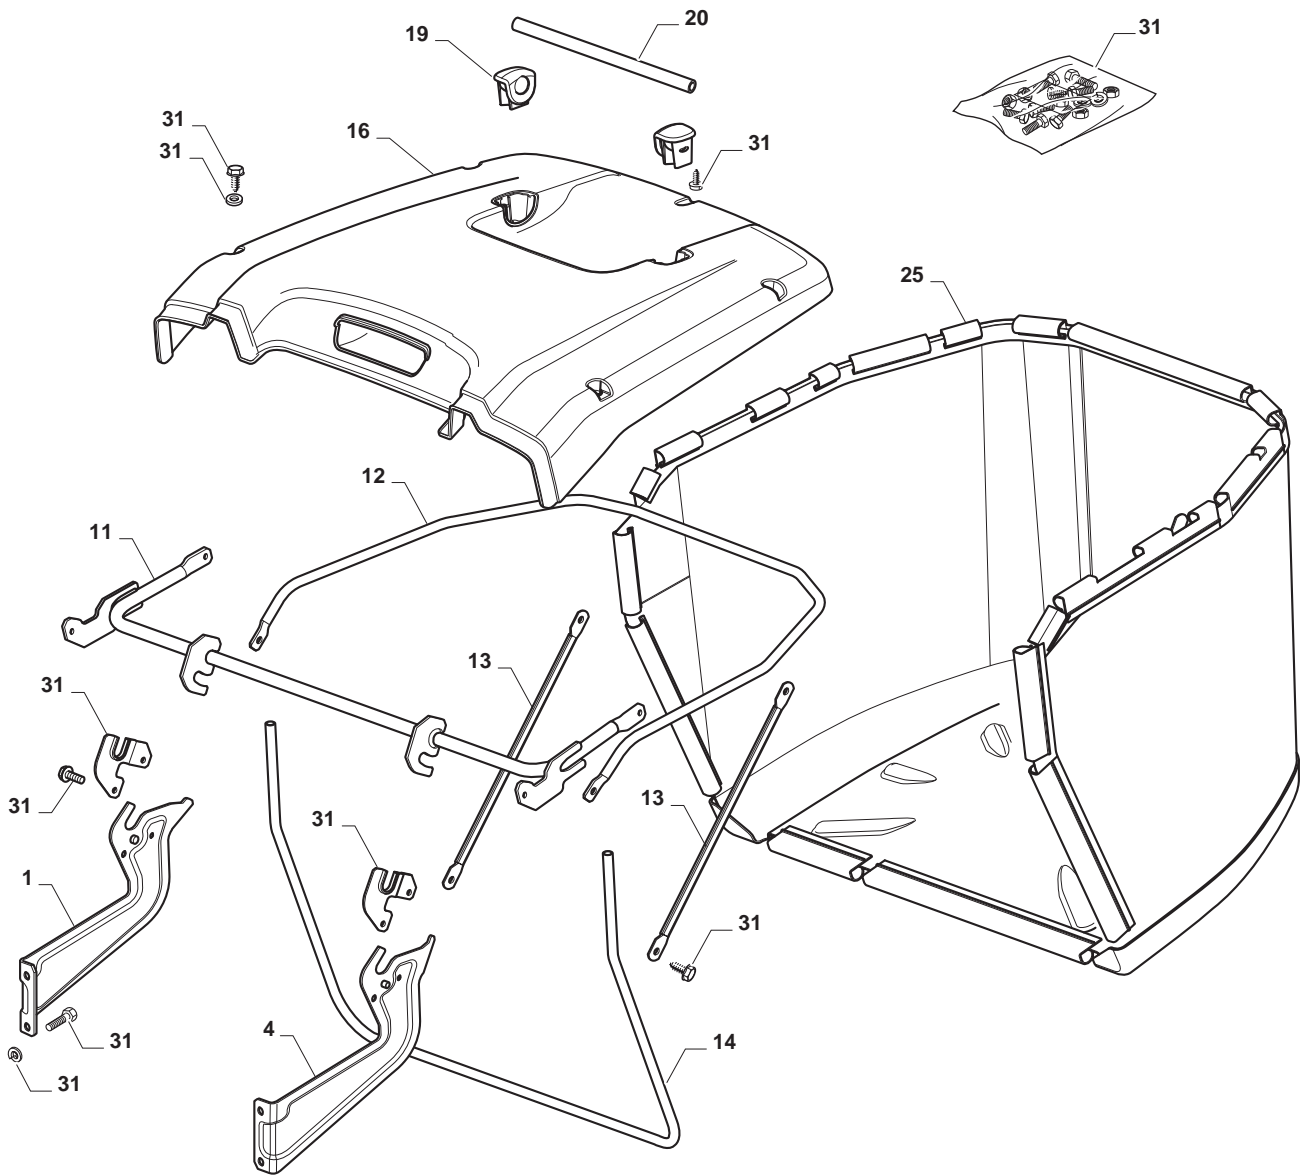

Grasscatcher

Low End Version

POS	CODE	Q.TY	DESCRIPTION	DESCRIZIONE	DESCRIPTION	BESCHREIBUNG	NOTES
1	325785377/0	1	Support	Supporto	Support	Halter	
4	325785383/0	1	Support	Supporto	Support	Halter	
11	382800147/0	1	Upper Frame	Telaio Superiore	Chassis Superieur	Obererrahmen	
12	382800145/0	1	Upper Frame	Telaio Superiore	Chassis Superieur	Obererrahmen	
13	325650161/0	2	Stiffening	Rinforzo	Renforcement	Verstaerkung	
14	382800143/0	1	Front Frame	Front Frame	Front Frame	Front Frame	
16	325110437/0	1	Black Grass-Catcher Cover	Copertura Sacco Nero	Couvre-Bac Noir	Sackkappe Schwarz	
19	325785417/0	2	Support	Supporto	Support	Halter	
20	325394538/0	1	Handle	Corrimano	Main-Courante	Handlauf	
25	182105942/0	1	Grasscatcher	Confezione Sacco	Bac	Sack	
31	382180122/1	1	Screw	Vite	Vis	Schraube