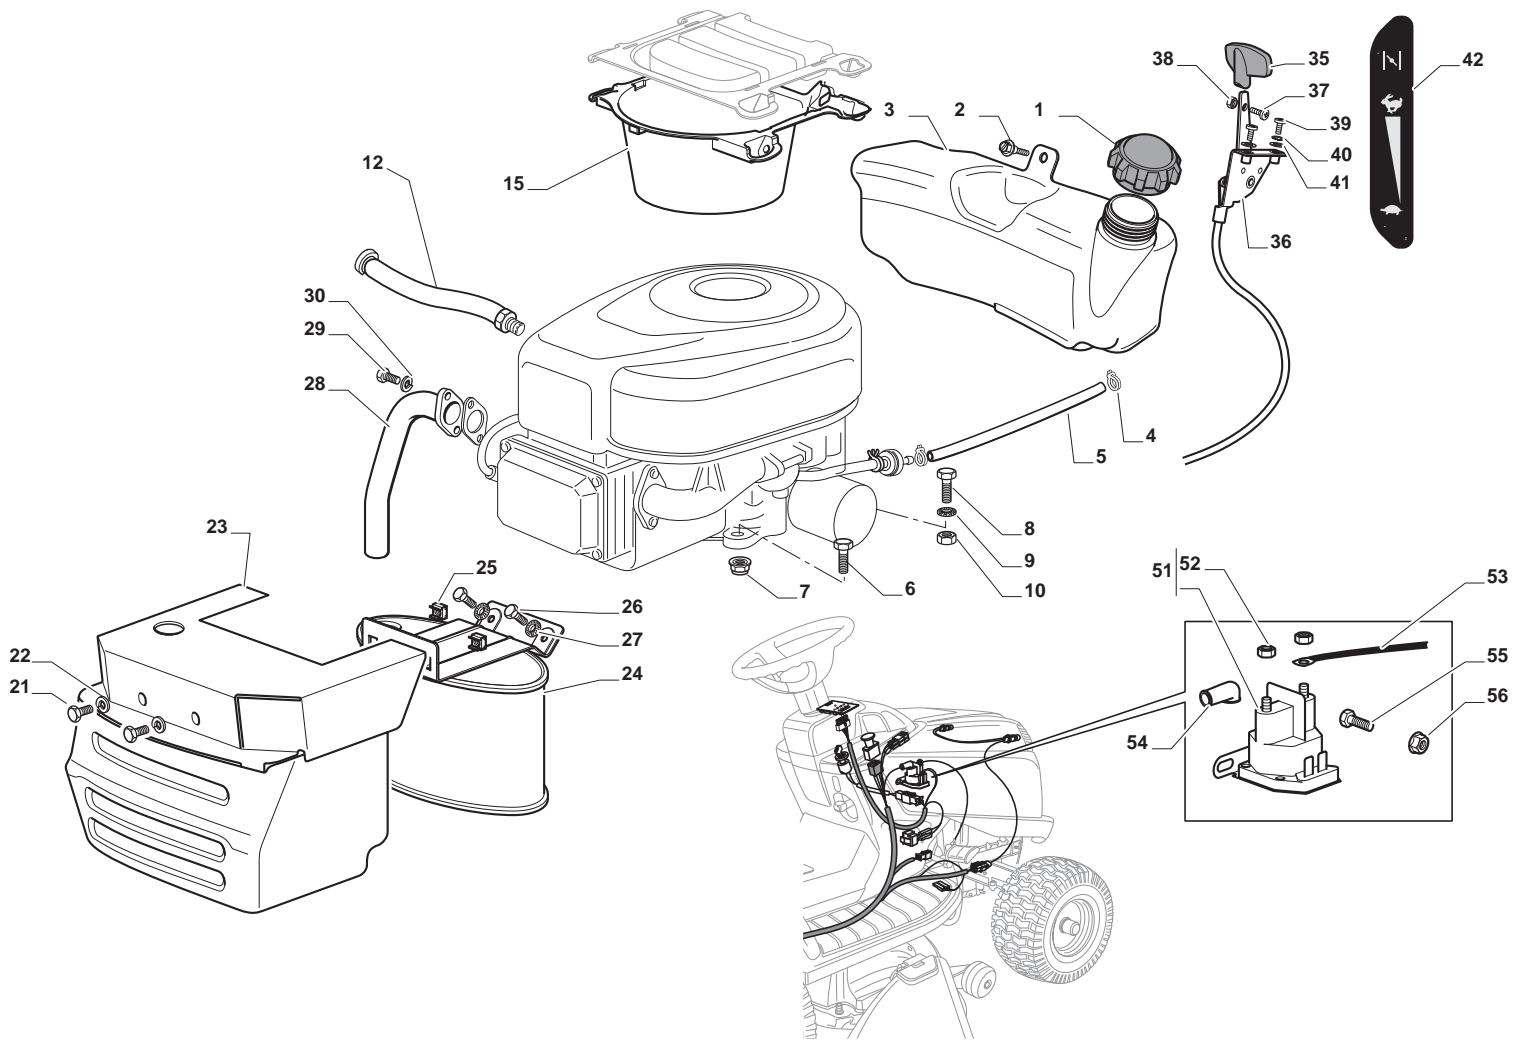

Engine B&S 16.5 - 18.5 hp							
POS	CODE	Q.TY	DESCRIPTION	DESCRIZIONE	DESCRIPTION	BESCHREIBUNG	NOTES
1	125795000/1	1	Fuel Cap	Tappo Miscela	Bouhcon Mélange	Deckel Treibstoff	
2	125943010/0	4	Screw	Vite	Vis	Schraube	
3	325735126/0	1	Tank	Serbatoio	Réservoir à carburant	Treibstofftank	
4	118375051/1	4	Fair Led	Fascetta	Collier	Rohrschelle	
5	325869057/0	1	Connecting Tube	Tubo Collegamento	Tube De Connexion	Verbindungsrohr	
11	112735108/1	4	Screw	Vite	Vis	Schraube	
12	127598060/0	1	Self-Locking Nut	Dado Autobloccante	Écrou auto-bloquant	Selbstsichernde Mutter	
13	118401001/1	1	Screw	Vite	Vis	Schraube	
14	118737849/0	1	Grower	Grower	Grower	Federring	
15	325108044/1	1	Self-Locking Nut	Dado Autobloccante	Écrou auto-bloquant	Selbstsichernde Mutter	
21	112792611/0	2	Oil Drain Assy	Oil Drain Assy	Oil Drain Assy	Oil Drain Assy	
22	112540260/0	2	Conveyor	Convogliatore	Convoyeur	Konveyor	
23	382598045/0	1	Screw	Vite	Vis	Schraube	
24	182750010/0	1	Grower	Grower	Grower	Federring	
25	112360425/0	2	Muffler Protection	Muffler Protection	Muffler Protection	Muffler Protection	
26	112792611/0	2	Muffler	Silenziatore	Silencieux	Set Schalldämpfer	
27	112540260/0	2	Nut	Dado	Écrou	Mutter	
28	118738231/1	1	Screw	Vite	Vis	Schraube	
29	112737450/0	2	Grower	Grower	Grower	Federring	
30	112540260/0	2	Discharged Connect.Tube	Discharged Connect.Tube	Discharged Connect.Tube	Discharged Connect.Tube	
35	325394531/0	1	Screw	Vite	Vis	Schraube	
36	182000215/0	1	Grower	Grower	Grower	Federring	
37	112726389/0	1	Knob	Manopola	Poignee	Knopf	
38	112290800/0	1	Accelerator	Acceleratore	Accelérateur	Gas Zug	
39	112726389/0	2	Screw	Vite	Vis	Schraube	
40	112540020/0	2	Hexagonal Nut	Dado	Écrou	Mutter	
41	112521310/0	2	Screw	Vite	Vis	Schraube	
42	114363697/0	1	Washer	Rosetta	Rondelle	Scheibe	
51	118736111/0	1	Washer	Rosetta	Rondelle	Scheibe	
52	112360352/0	2	Label	Etichetta	Étiquette	Etikett	
53	125065002/0	1	Starter Relay	Relé Avviamento	Relais D'Allumage	Anlassrelais	
54	118564864/1	1	Nut	Dado	Écrou	Mutter	
55	112790781/0	1	Cable	Cable	Cable	Cable	
56	112154510/0	2	Protection	Protezione	Protection	Schutz	
55	112790781/0	1	Screw	Vite	Vis	Schraube	
56	112154510/0	2	Nut	Dado	Écrou	Mutter