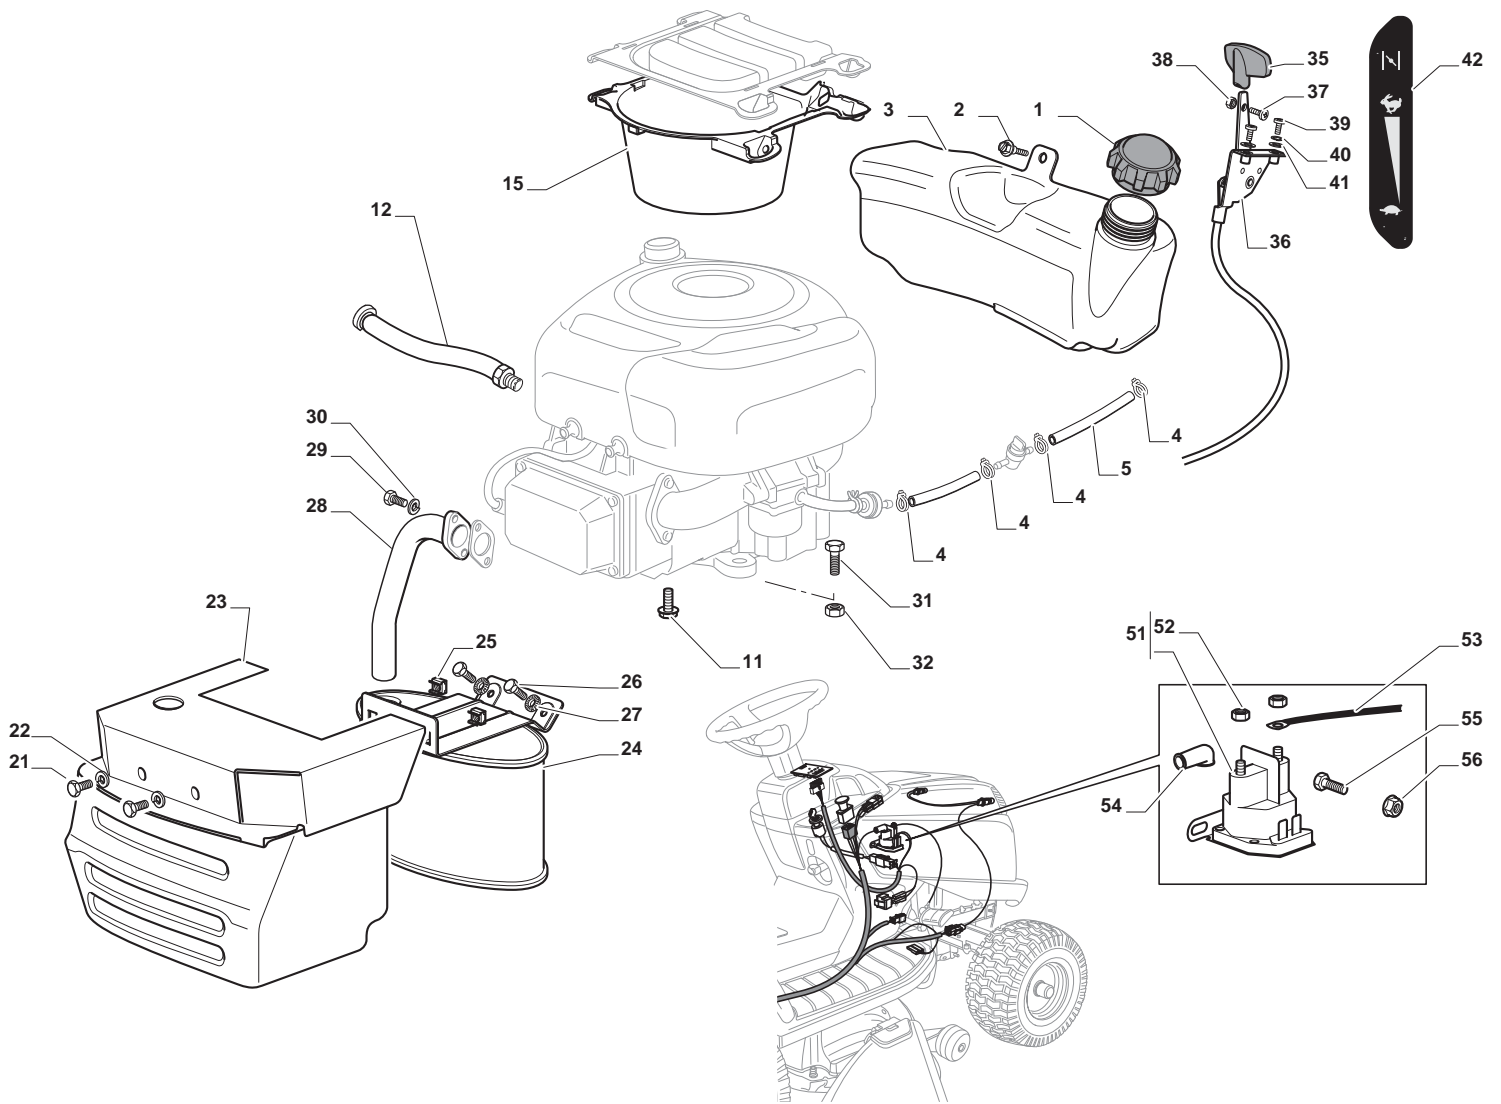

Engine B&S 13,5 hp

POS	CODE	Q.TY	DESCRIPTION	DESCRIZIONE	DESCRIPTION	BESCHREIBUNG	NOTES
1	125795000/1	1	Fuel Cap	Tappo Miscela	Bouhcon Mélange	Deckel Treibstoff	
2	125943010/0	4	Screw	Vite	Vis	Schraube	
3	325735126/0	1	Tank	Serbatoio	Réservoir à carburant	Treibstofftank	
4	118375051/1	4	Fair Led	Fascetta	Collier	Rohrschelle	
5	325869057/0	1	Connecting Tube	Tubo Collegamento	Tube De Connexion	Verbindungsrohr	
11	112735108/1	3	Screw	Vite	Vis	Schraube	
12	1134-5827-01	1	Oil Drain Assy	Oil Drain Assy	Oil Drain Assy	Oil Drain Assy	
15	325108044/1	1	Conveyor	Convogliatore	Convoyeur	Konveyor	
21	112792611/0	2	Screw	Vite	Vis	Schraube	
22	112540260/0	2	Grower	Grower	Grower	Federring	
23	382598047/0	1	Muffler Protection	Muffler Protection	Muffler Protection	Muffler Protection	
24	182750010/0	1	Muffler	Silenziatore	Silencieux	Set Schalldämpfer	
25	112360425/0	2	Nut	Dado	Ecrou	Mutter	
26	112792611/0	2	Screw	Vite	Vis	Schraube	
27	112540260/0	2	Grower	Grower	Grower	Federring	
28	118738224/0	1	Exhaust Conn. Tube Tc B&S	Raccordo Scarico	Connexion Echappement	Auspuffanschluss	
29	112737450/0	2	Screw	Vite	Vis	Schraube	
30	112540260/0	2	Grower	Grower	Grower	Federring	
31	112691115/0	1	Screw	Vite	Vis	Schraube	
32	112154210/0	3	Self-Locking Nut	Dado Autobloccante	Écrou auto-bloquant	Selbstsichernde Mutter	
35	325394531/0	1	Knob	Manopola	Poignee	Knopf	
36	182000216/0	1	Accelerator	Acceleratore	Accelérateur	Gas Zug	
37	112726389/0	1	Screw	Vite	Vis	Schraube	
38	112290800/0	1	Hexagonal Nut	Dado	Ecrou	Mutter	
39	112726389/0	2	Screw	Vite	Vis	Schraube	
40	112540020/0	2	Washer	Rosetta	Rondelle	Scheibe	
41	112521310/0	2	Washer	Rosetta	Rondelle	Scheibe	
42	114363697/0	1	Label	Etichetta	Etiquette	Etikett	
51	118736111/0	1	Starter Relay	Relé Avviamento	Relais D'Allumage	Anlassrelais	
52	112360352/0	2	Nut	Dado	Ecrou	Mutter	
53	125065002/0	1	Cable	Cable	Cable	Cable	
54	118564864/1	1	Protection	Protezione	Protection	Schutz	
55	112790781/0	1	Screw	Vite	Vis	Schraube	
56	112154510/0	2	Nut	Dado	Ecrou	Mutter