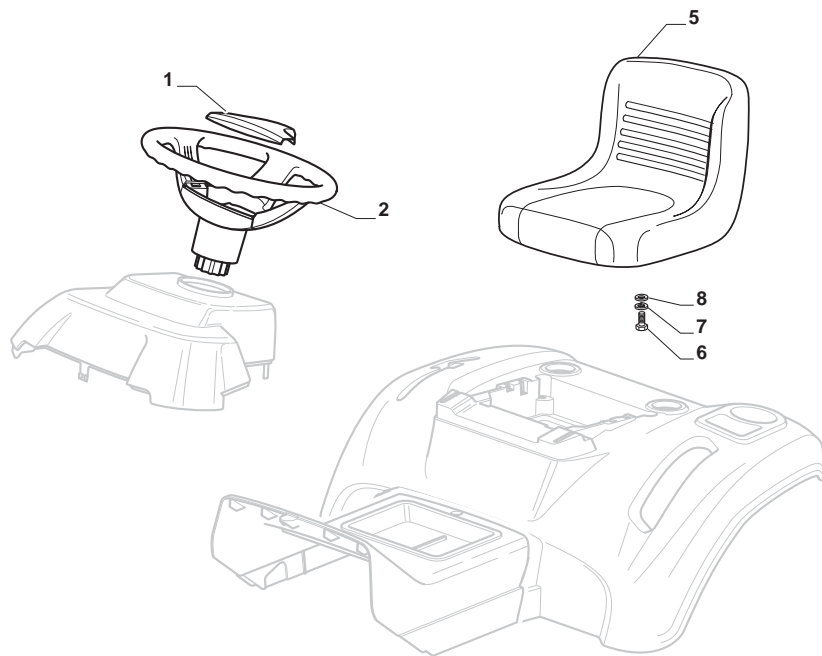

Seat & Steering Wheel

POS	CODE	Q.TY	DESCRIPTION	DESCRIZIONE	DESCRIPTION	BESCHREIBUNG	NOTES
1	325580503/0	1	Round Steering Plate	Placca Volante Tonda	Plaque Volant	Lenkradplatte rund	
1	325580504/0	1	Rectangular Steering Plate	Placca Volante Rettangolare	Plaque Volant Rectangulaire	Lenkradplatte Rechteckig	
2	325961219/0	1	Steering Wheel	Volante	Volant	Lenkrad	
5	125722471/0	1	Seat	Sedile	Siege	Sitz	
6	112792611/0	4	Screw	Vite	Vis	Schraube	
7	112540260/0	4	Grower	Grower	Grower	Federring	
8	112523060/0	4	Washer	Rosetta	Rondelle	Scheibe