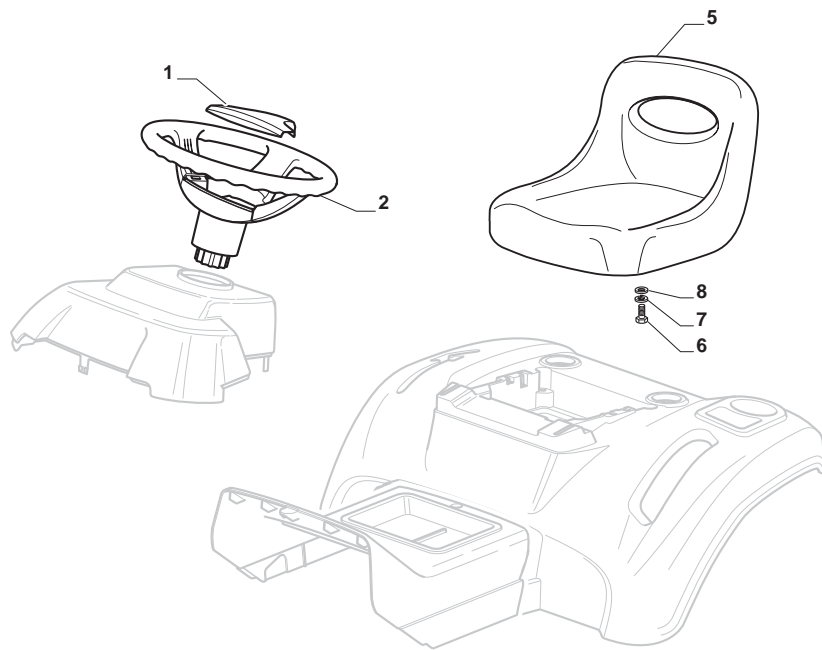

Seat & Steering Wheel

POS	CODE	Q.TY	DESCRIPTION	DESCRIZIONE	DESCRIPTION	BESCHREIBUNG	NOTES
1	325580503/0	1	Round Steering Plate	Placca Volante Tonda	Plaque Volant	Lenkradplatte rund	
1	325580504/0	1	Rectangular Steering Plate	Placca Volante Rettangolare	Plaque Volant Rectangulaire	Lenkradplatte Rechteckig	
2	325961219/0	1	Steering Wheel	Volante	Volant	Lenkrad	
5	125722453/1	1	Seat	Sedile	Siege	Sitz	
6	112792611/0	4	Screw	Vite	Vis	Schraube	
7	112540260/0	4	Grower	Grower	Grower	Federring	
8	112523060/0	4	Washer	Rosetta	Rondelle	Scheibe