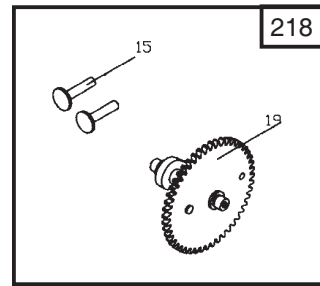

Ausgabe Issue 2008- 24		Bild Nr Picture No C122A		GGP- MOTOR SM 55 ERSATZTEILSÄTZEN		GGP- ENGINE SM 55 SPARE PART KITS		Seite Page 20	
Pos. Fig.	Anzahl/Quantity				Artikel Nr. Part No	Bezeichnung	Description	Satz Kit	Anmerkung Notes
209	1				1811-2526-02	Schalter kpl.....	Switch kit		
210	1				1811-2527-01	Dichtungssatz	Gasket/seal kit.....		
211	1				1811-2528-01	Öleinlaß/Ablaß kpl.....	Oil fill/drain kit.....		
214	1				1811-2531-01	Ventilsatz	Valve kit		
215	1				1811-2532-01	Ventiljustierung kpl.....	Valve adjust kit		
216	1				1811-2533-01	Zylinderkopf kpl.....	Cylinder head kit		
217	1				1811-2534-01	Ventilation/Deckel	Breather/valve cover		
218	1				1811-2535-01	Nockenwelle kpl.....	Camshaft kit		
219	1				1811-2536-02	Deckel- Kurbelgehäuse	Crankcase cover kit.....		
221	1				1811-2538-01	Drehzahlregulierer	Governor gear kit		
222	1				1811-2539-01	Kolben m.Pleuel kpl.....	Piston & conn.rod kit.....