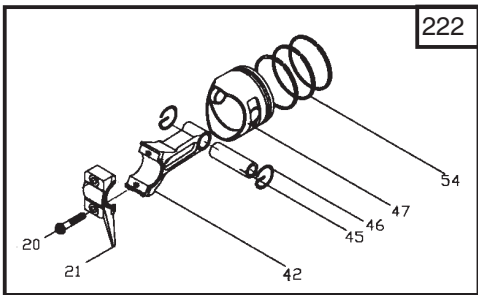

Ausgabe Issue 2008- 24		Bild Nr Picture No C122A		GGP- MOTOR SM 55 ERSATZTEILSÄTZEN		GGP- ENGINE SM 55 SPARE PART KITS		Seite Page 20	
Pos. Fig.	Anzahl/Quantity				Artikel Nr. Part No	Bezeichnung	Description	Satz Kit	Anmerkung Notes
209	1				1811-2526-02	Schalter kpl.....	Switch kit		
210	1				1811-2527-01	Dichtungssatz	Gasket/seal kit.....		
211	1				1811-2528-01	Öleinlaß/Ablaß kpl.....	Oil fill/drain kit.....		
214	1				1811-2531-01	Ventilsatz	Valve kit		
215	1				1811-2532-01	Ventiljustierung kpl.....	Valve adjust kit		
216	1				1811-2533-01	Zylinderkopf kpl.....	Cylinder head kit		
217	1				1811-2534-01	Ventilation/Deckel	Breather/valve cover		
218	1				1811-2535-01	Nockenwelle kpl.....	Camshaft kit		
219	1				1811-2536-02	Deckel- Kurbelgehäuse	Crankcase cover kit.....		
221	1				1811-2538-01	Drehzahlregulierer	Governor gear kit		
222	1				1811-2539-01	Kolben m.Pleuel kpl.....	Piston & conn.rod kit.....