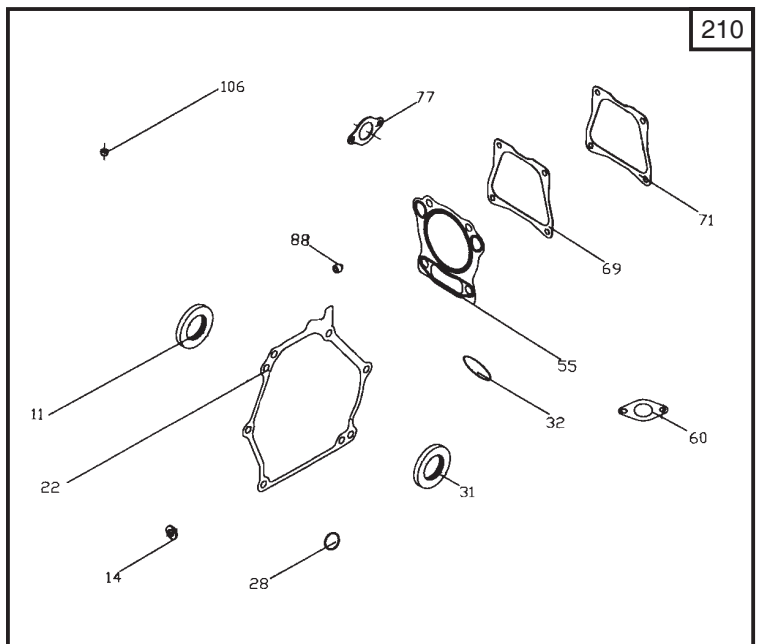

Ausgabe Issue 2008- 24		Bild Nr Picture No C122A		GGP- MOTOR SM 55 ERSATZTEILSÄTZEN		GGP- ENGINE SM 55 SPARE PART KITS		Seite Page 20	
Pos. Fig.	Anzahl/Quantity				Artikel Nr. Part No	Bezeichnung	Description	Satz Kit	Anmerkung Notes
209	1				1811-2526-02	Schalter kpl.....	Switch kit		
210	1				1811-2527-01	Dichtungssatz	Gasket/seal kit.....		
211	1				1811-2528-01	Öleinlaß/Ablaß kpl.....	Oil fill/drain kit.....		
214	1				1811-2531-01	Ventilsatz	Valve kit		
215	1				1811-2532-01	Ventiljustierung kpl.....	Valve adjust kit		
216	1				1811-2533-01	Zylinderkopf kpl.....	Cylinder head kit		
217	1				1811-2534-01	Ventilation/Deckel	Breather/valve cover		
218	1				1811-2535-01	Nockenwelle kpl.....	Camshaft kit		
219	1				1811-2536-02	Deckel- Kurbelgehäuse	Crankcase cover kit.....		
221	1				1811-2538-01	Drehzahlregulierer	Governor gear kit		
222	1				1811-2539-01	Kolben m.Pleuel kpl.....	Piston & conn.rod kit.....