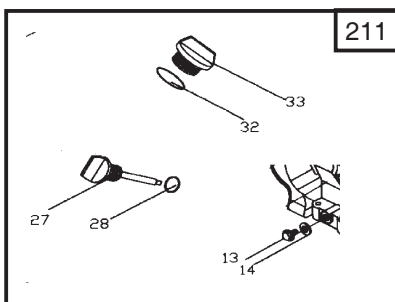

Ausgabe Issue 2008- 24		Bild Nr Picture No C122A		GGP- MOTOR SM 55 ERSATZTEILSÄTZEN		GGP- ENGINE SM 55 SPARE PART KITS		Seite Page 20	
Pos. Fig.	Anzahl/Quantity				Artikel Nr. Part No	Bezeichnung	Description	Satz Kit	Anmerkung Notes
209	1				1811-2526-02	Schalter kpl.....	Switch kit		
210	1				1811-2527-01	Dichtungssatz	Gasket/seal kit.....		
211	1				1811-2528-01	Öleinlaß/Ablaß kpl.....	Oil fill/drain kit.....		
214	1				1811-2531-01	Ventilsatz	Valve kit		
215	1				1811-2532-01	Ventiljustierung kpl.....	Valve adjust kit		
216	1				1811-2533-01	Zylinderkopf kpl.....	Cylinder head kit		
217	1				1811-2534-01	Ventilation/Deckel	Breather/valve cover		
218	1				1811-2535-01	Nockenwelle kpl.....	Camshaft kit		
219	1				1811-2536-02	Deckel- Kurbelgehäuse	Crankcase cover kit.....		
221	1				1811-2538-01	Drehzahlregulierer	Governor gear kit		
222	1				1811-2539-01	Kolben m.Pleuel kpl.....	Piston & conn.rod kit.....