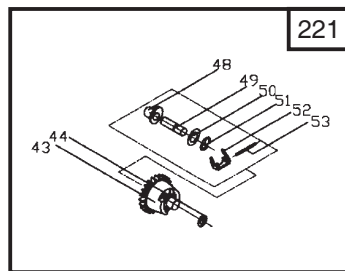

Ausgabe Issue 2008- 24		Bild Nr Picture No C122A		GGP- MOTOR SM 55 ERSATZTEILSÄTZEN		GGP- ENGINE SM 55 SPARE PART KITS		Seite Page 20	
Pos. Fig.	Anzahl/Quantity				Artikel Nr. Part No	Bezeichnung	Description	Satz Kit	Anmerkung Notes
209	1				1811-2526-02	Schalter kpl.....	Switch kit		
210	1				1811-2527-01	Dichtungssatz	Gasket/seal kit.....		
211	1				1811-2528-01	Öleinlaß/Ablaß kpl.....	Oil fill/drain kit.....		
214	1				1811-2531-01	Ventilsatz	Valve kit		
215	1				1811-2532-01	Ventiljustierung kpl.....	Valve adjust kit		
216	1				1811-2533-01	Zylinderkopf kpl.....	Cylinder head kit		
217	1				1811-2534-01	Ventilation/Deckel	Breather/valve cover		
218	1				1811-2535-01	Nockenwelle kpl.....	Camshaft kit		
219	1				1811-2536-02	Deckel- Kurbelgehäuse	Crankcase cover kit.....		
221	1				1811-2538-01	Drehzahlregulierer	Governor gear kit		
222	1				1811-2539-01	Kolben m.Pleuel kpl.....	Piston & conn.rod kit.....