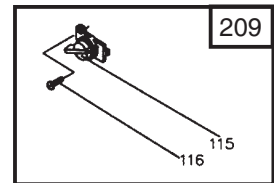

Ausgabe Issue 2008- 24		Bild Nr Picture No C122A		GGP- MOTOR SM 55 ERSATZTEILSÄTZEN		GGP- ENGINE SM 55 SPARE PART KITS		Seite Page 20	
Pos. Fig.	Anzahl/Quantity				Artikel Nr. Part No	Bezeichnung	Description	Satz Kit	Anmerkung Notes
209	1				1811-2526-02	Schalter kpl.....	Switch kit		
210	1				1811-2527-01	Dichtungssatz	Gasket/seal kit.....		
211	1				1811-2528-01	Öleinlaß/Ablaß kpl.....	Oil fill/drain kit.....		
214	1				1811-2531-01	Ventilsatz	Valve kit		
215	1				1811-2532-01	Ventiljustierung kpl.....	Valve adjust kit		
216	1				1811-2533-01	Zylinderkopf kpl.....	Cylinder head kit		
217	1				1811-2534-01	Ventilation/Deckel	Breather/valve cover		
218	1				1811-2535-01	Nockenwelle kpl.....	Camshaft kit		
219	1				1811-2536-02	Deckel- Kurbelgehäuse	Crankcase cover kit.....		
221	1				1811-2538-01	Drehzahlregulierer	Governor gear kit		
222	1				1811-2539-01	Kolben m.Pleuel kpl.....	Piston & conn.rod kit.....