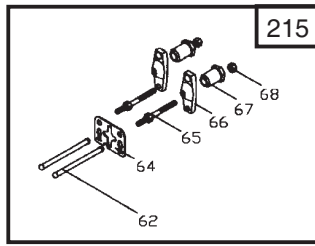

Ausgabe Issue 2008- 24		Bild Nr Picture No C122A		GGP- MOTOR SM 55 ERSATZTEILSÄTZEN		GGP- ENGINE SM 55 SPARE PART KITS		Seite Page 20	
Pos. Fig.	Anzahl/Quantity				Artikel Nr. Part No	Bezeichnung	Description	Satz Kit	Anmerkung Notes
209	1				1811-2526-02	Schalter kpl.....	Switch kit		
210	1				1811-2527-01	Dichtungssatz	Gasket/seal kit.....		
211	1				1811-2528-01	Öleinlaß/Ablaß kpl.....	Oil fill/drain kit.....		
214	1				1811-2531-01	Ventilsatz	Valve kit		
215	1				1811-2532-01	Ventiljustierung kpl.....	Valve adjust kit		
216	1				1811-2533-01	Zylinderkopf kpl.....	Cylinder head kit		
217	1				1811-2534-01	Ventilation/Deckel	Breather/valve cover		
218	1				1811-2535-01	Nockenwelle kpl.....	Camshaft kit		
219	1				1811-2536-02	Deckel- Kurbelgehäuse	Crankcase cover kit.....		
221	1				1811-2538-01	Drehzahlregulierer	Governor gear kit		
222	1				1811-2539-01	Kolben m.Pleuel kpl.....	Piston & conn.rod kit.....