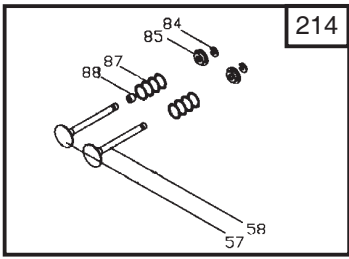

Ausgabe Issue 2008- 24		Bild Nr Picture No C122A		GGP- MOTOR SM 55 ERSATZTEILSÄTZEN		GGP- ENGINE SM 55 SPARE PART KITS		Seite Page 20	
Pos. Fig.	Anzahl/Quantity				Artikel Nr. Part No	Bezeichnung	Description	Satz Kit	Anmerkung Notes
209	1				1811-2526-02	Schalter kpl.....	Switch kit		
210	1				1811-2527-01	Dichtungssatz	Gasket/seal kit.....		
211	1				1811-2528-01	Öleinlaß/Ablaß kpl.....	Oil fill/drain kit.....		
214	1				1811-2531-01	Ventilsatz	Valve kit		
215	1				1811-2532-01	Ventiljustierung kpl.....	Valve adjust kit		
216	1				1811-2533-01	Zylinderkopf kpl.....	Cylinder head kit		
217	1				1811-2534-01	Ventilation/Deckel	Breather/valve cover		
218	1				1811-2535-01	Nockenwelle kpl.....	Camshaft kit		
219	1				1811-2536-02	Deckel- Kurbelgehäuse	Crankcase cover kit.....		
221	1				1811-2538-01	Drehzahlregulierer	Governor gear kit		
222	1				1811-2539-01	Kolben m.Pleuel kpl.....	Piston & conn.rod kit.....