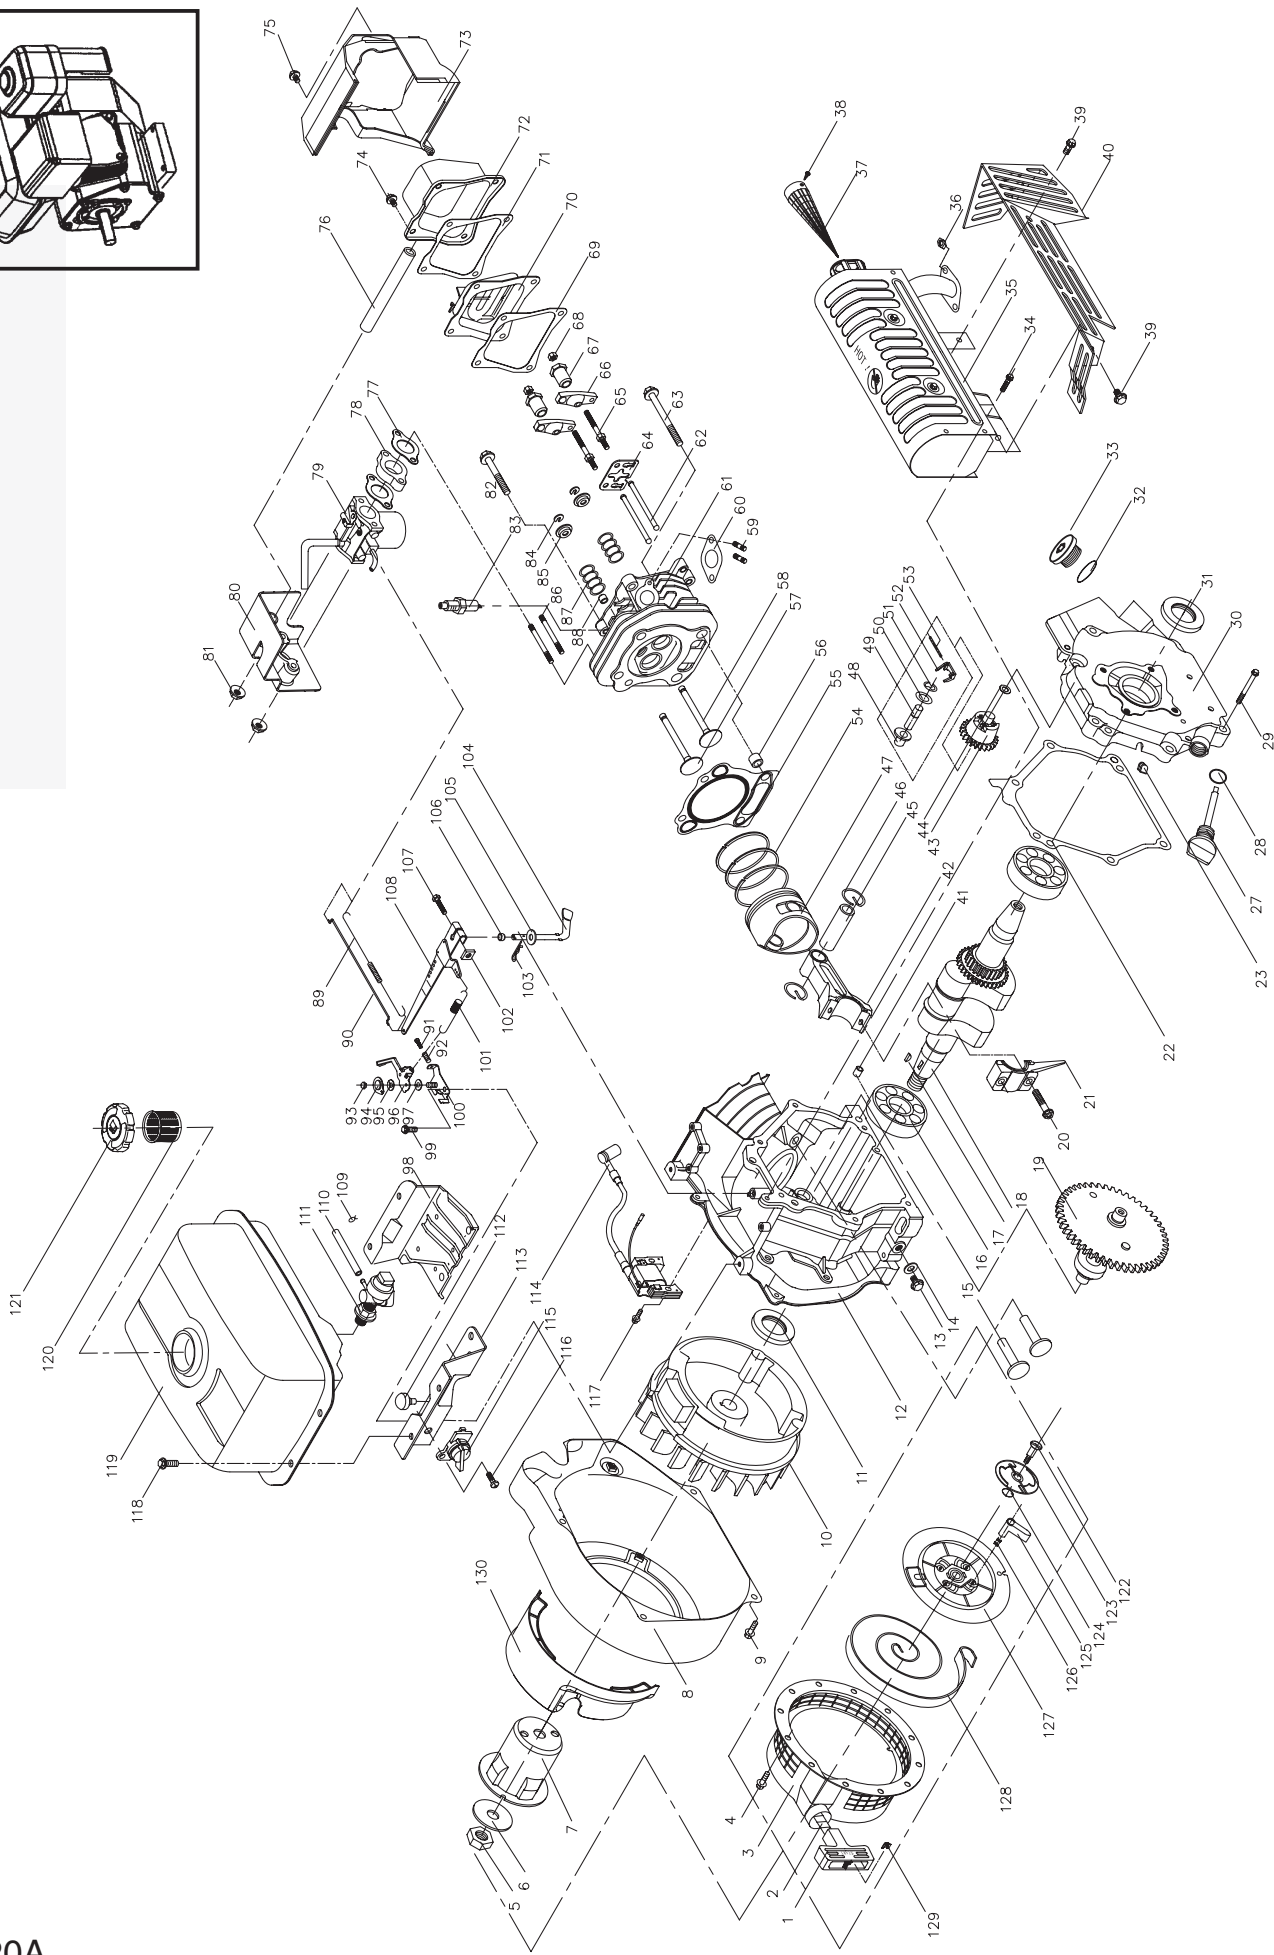

Ausgabe Issue 2008-24		Bild Nr Picture No C120A		GGP- MOTOR SM 55		GGP- ENGINE SM 55		Seite Page 16	
Pos. Fig.	Anzahl/Quantity				Artikel Nr. Part No	Bezeichnung	Description	Satz Kit	Anmerkung Notes
1	1				1811-2501-02	Startgriff	Starter handle		
2	1				1811-2502-01	Startschnur	Starter rope		
5	1				1811-2503-01	Schwungradmutter	Flywheel nut		
6	1				1811-2504-01	Scheibe	Washer		
9	4				9959-0612-16	Schraube	Screw		
16	2				1811-2505-01	Kugellager	Ball bearing		
17	1				1811-2506-01	Keil	Key		
18	1				1811-2507-01	Kurbelwelle	Crankshaft		
29	6				1811-2508-01	Schraube	Screw		
34	1				9959-0612-16	Schraube	Screw		
63	2				1811-2509-01	Schraube	Screw		
74	4				9959-0616-16	Schraube	Screw		
75	1				9959-0612-16	Schraube	Screw		
81	2				9739-0631-22	Mutter	Nut		
82	2				1811-2510-01	Schraube	Screw		
83	1				1811-2511-01	Zündkerzen	Spark plug		
91	1				9948-0525-16	Schraube	Screw		
93	1				9739-0631-22	Mutter	Nut		
99	4				9959-0816-16	Schraube	Screw		
102	1				9710-0631-12	Mutter	Square nut		
107	1				9948-0630-16	Schraube	Screw		
111	1				1811-2512-01	Benzinhahn	Fuel cock		
116	2				9959-0612-16	Schraube	Screw		
117	2				9959-0620-16	Schraube	Screw		
118	4				9959-0612-16	Schraube	Screw		
120	1				1811-2513-01	Benzinfilter	Fuel filter		
121	1				1811-2514-02	Tankdeckel	Fuel tank cap		
127	1				1811-2515-01	Seilrolle	Drum sheave		
128	1				1811-2516-01	Startfeder	Starter spring		
200	1				1811-2496-01	Motor kpl	Engine assy