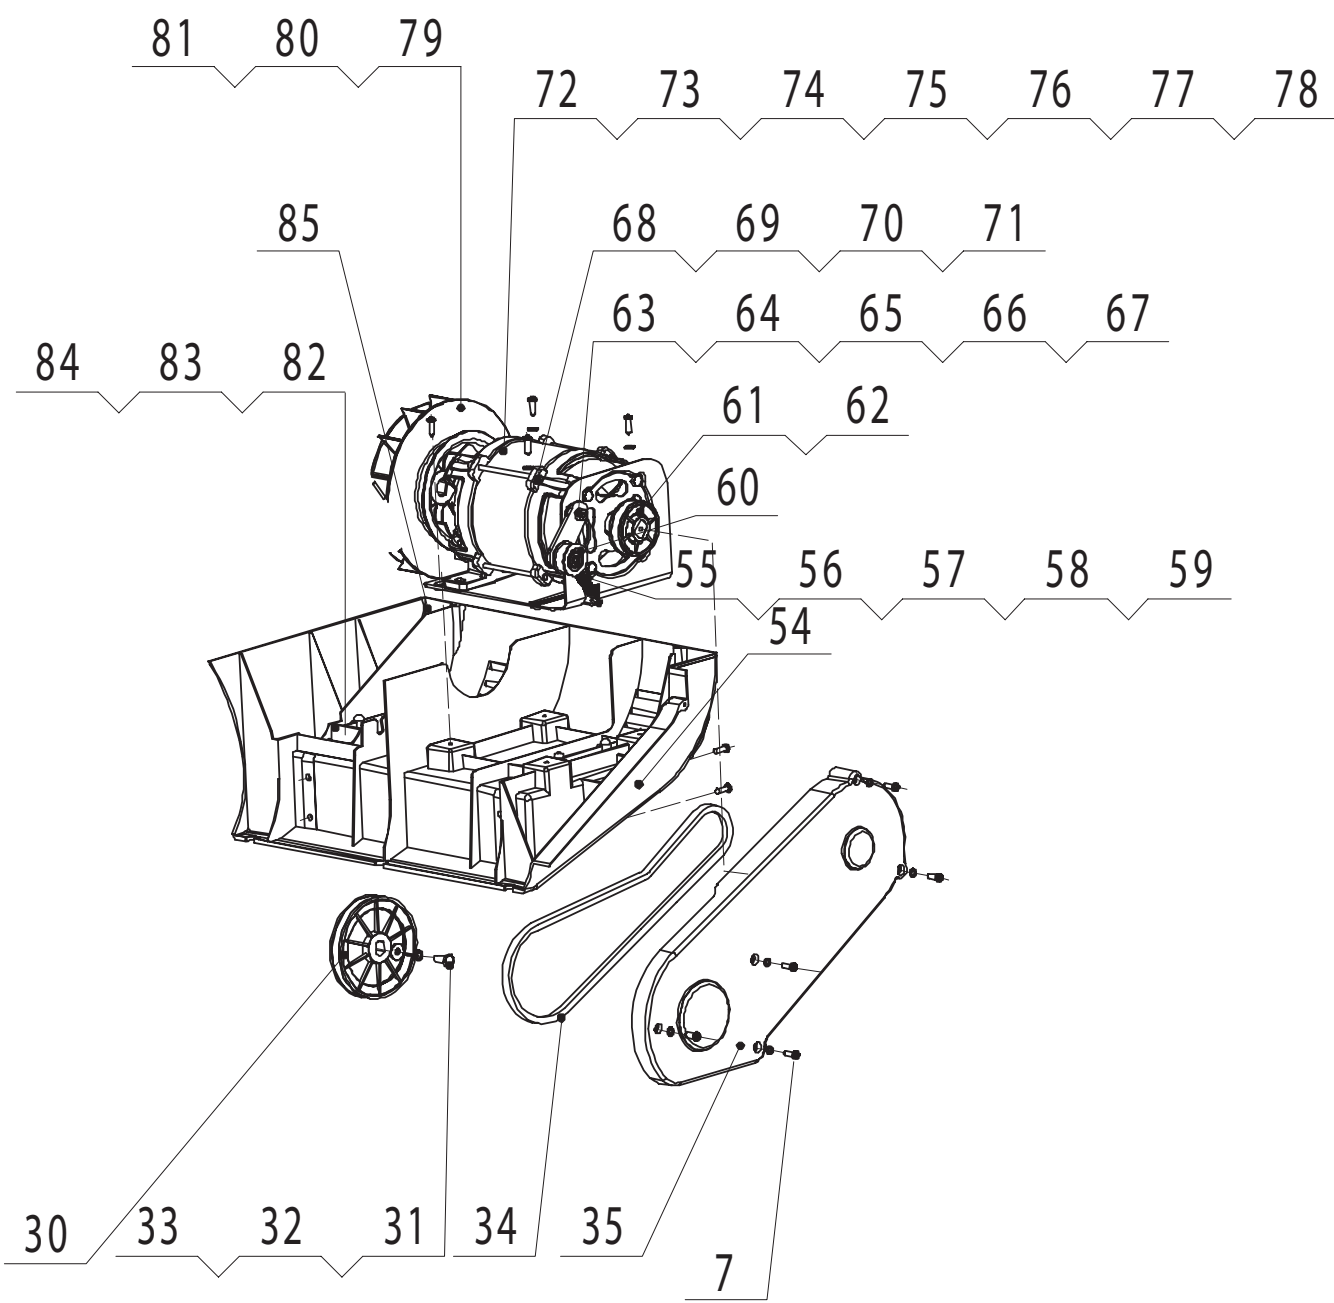

Green Passion

Illustrated Parts List

SNE 16
Model Year 2008

- Use GLOBAL GARDEN PRODUCT Genuine Spare Parts specified in the parts list for repair and/or replacement.
- The contents described in the parts list may change due to improvement.
- The drawings of the spare parts are only indicative and might not represent the part in question exactly.
- The indications "right" - "left" - "front" - "rear" refer to the position of the operator when using the machine.
- When placing orders of parts for repair and/or replacement, make sure that the illustrated parts list is the one applying to the machine's year of manufacture, as shown on the identification plate attached to the machine.

Ausgabe Issue 2007-24		Bild Nr Picture No C165		SNE 16 MNE 16 HOLM		SNE 16 MNE 16 HANDLE		Seite Page 2	
Pos. Fig.	Anzahl/Quantity				Artikel Nr. Part No	Bezeichnung	Description	Satz Kit	Anmerkung Notes
	2806 -78 -88								
X	7	4			1811-2301-01	Schraube	Screw.....		
X	36	2			1811-2360-01	Rad.....	Wheel.....		
X	37	1			1811-2379-01	Radachse.....	Wheel shaft.....		
	38	6			9650-0012-04	Seegersicherung.....	Circlip.....		
	39	6			9699-0115-02	Scheibe.....	Washer.....		
	40	2			9849-8032-16	Schraube	Screw.....		
X	41	1			1811-2373-01	Radhalter- L.....	Wheel plate- LH.....		
X	42	1			1811-2374-01	Radhalter- R.....	Wheel plate- RH.....		
	43	4			1716-0003-01	Schraube	Screw.....		
	44	4			9997-0535-12	Schraube	Screw.....		
	45	4			9747-0531-02	Mutter	Nut.....		
X	46	1			1811-2383-01	Holm- Unterteil	Handle- lower.....		
X	47	4			1716-0224-01	Propfen.....	Plug.....		
X	48	2			1716-0225-01	Kabelhalter.....	Cable holder.....		
X	49	1			1811-2382-01	Holm- Mittelteil	Handle- middle.....		
	50	4			1811-2317-01	Schloßrad	Locking knob.....		
X	51	1			1811-2381-01	Holm- Oberteil	Handle- upper.....		
	52	1			1811-2349-01	Schalter	Switch.....		
X	53	1			1716-0192-01	Kabelhalter.....	Cable- kink protection		