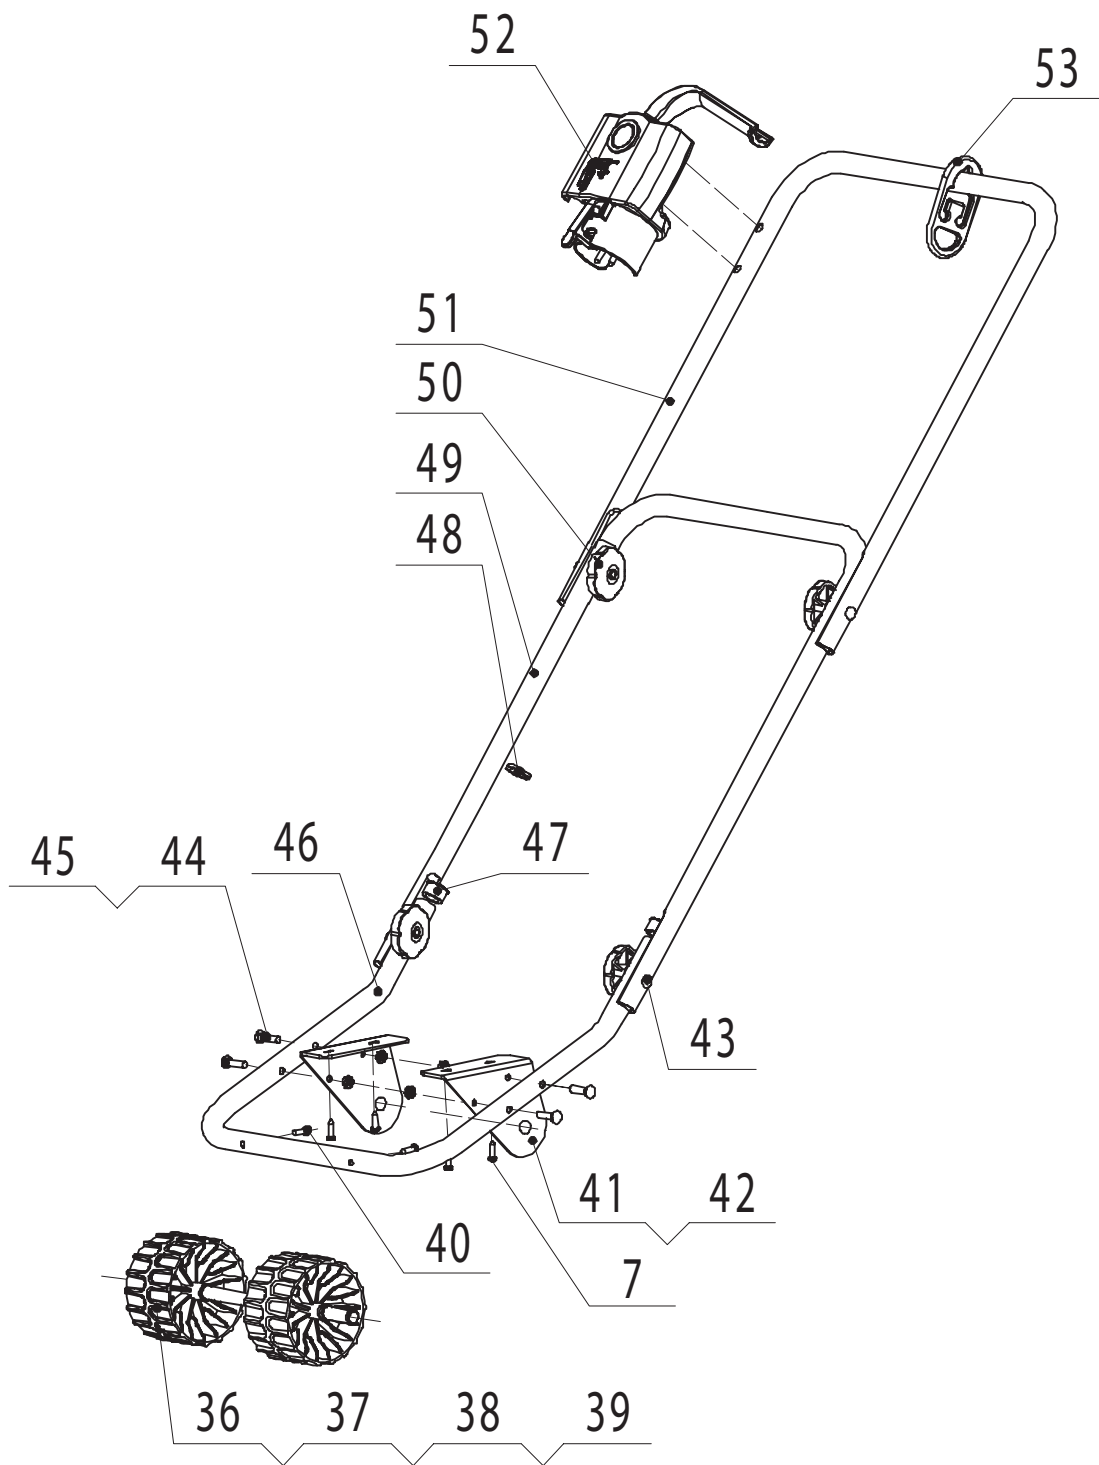

Green Passion

Illustrated Parts List

SNE 16
Model Year 2008

- Use GLOBAL GARDEN PRODUCT Genuine Spare Parts specified in the parts list for repair and/or replacement.
- The contents described in the parts list may change due to improvement.
- The drawings of the spare parts are only indicative and might not represent the part in question exactly.
- The indications "right" - "left" - "front" - "rear" refer to the position of the operator when using the machine.
- When placing orders of parts for repair and/or replacement, make sure that the illustrated parts list is the one applying to the machine's year of manufacture, as shown on the identification plate attached to the machine.

Ausgabe Issue 2007-24		Bild Nr Picture No C165		SNE 16 MNE 16 HOLM		SNE 16 MNE 16 HANDLE		Seite Page 2	
Pos. Fig.	Anzahl/Quantity				Artikel Nr. Part No	Bezeichnung	Description	Satz Kit	Anmerkung Notes
	2806 -78 -88								
X	7	4			1811-2301-01	Schraube	Screw.....		
X	36	2			1811-2360-01	Rad.....	Wheel.....		
X	37	1			1811-2379-01	Radachse.....	Wheel shaft.....		
	38	6			9650-0012-04	Seegersicherung.....	Circlip.....		
	39	6			9699-0115-02	Scheibe.....	Washer.....		
	40	2			9849-8032-16	Schraube	Screw.....		
X	41	1			1811-2373-01	Radhalter- L.....	Wheel plate- LH.....		
X	42	1			1811-2374-01	Radhalter- R.....	Wheel plate- RH.....		
	43	4			1716-0003-01	Schraube	Screw.....		
	44	4			9997-0535-12	Schraube	Screw.....		
	45	4			9747-0531-02	Mutter	Nut.....		
X	46	1			1811-2383-01	Holm- Unterteil	Handle- lower.....		
X	47	4			1716-0224-01	Propfen.....	Plug.....		
X	48	2			1716-0225-01	Kabelhalter.....	Cable holder.....		
X	49	1			1811-2382-01	Holm- Mittelteil	Handle- middle.....		
	50	4			1811-2317-01	Schloßrad	Locking knob.....		
X	51	1			1811-2381-01	Holm- Oberteil	Handle- upper.....		
	52	1			1811-2349-01	Schalter	Switch.....		
X	53	1			1716-0192-01	Kabelhalter.....	Cable- kink protection		