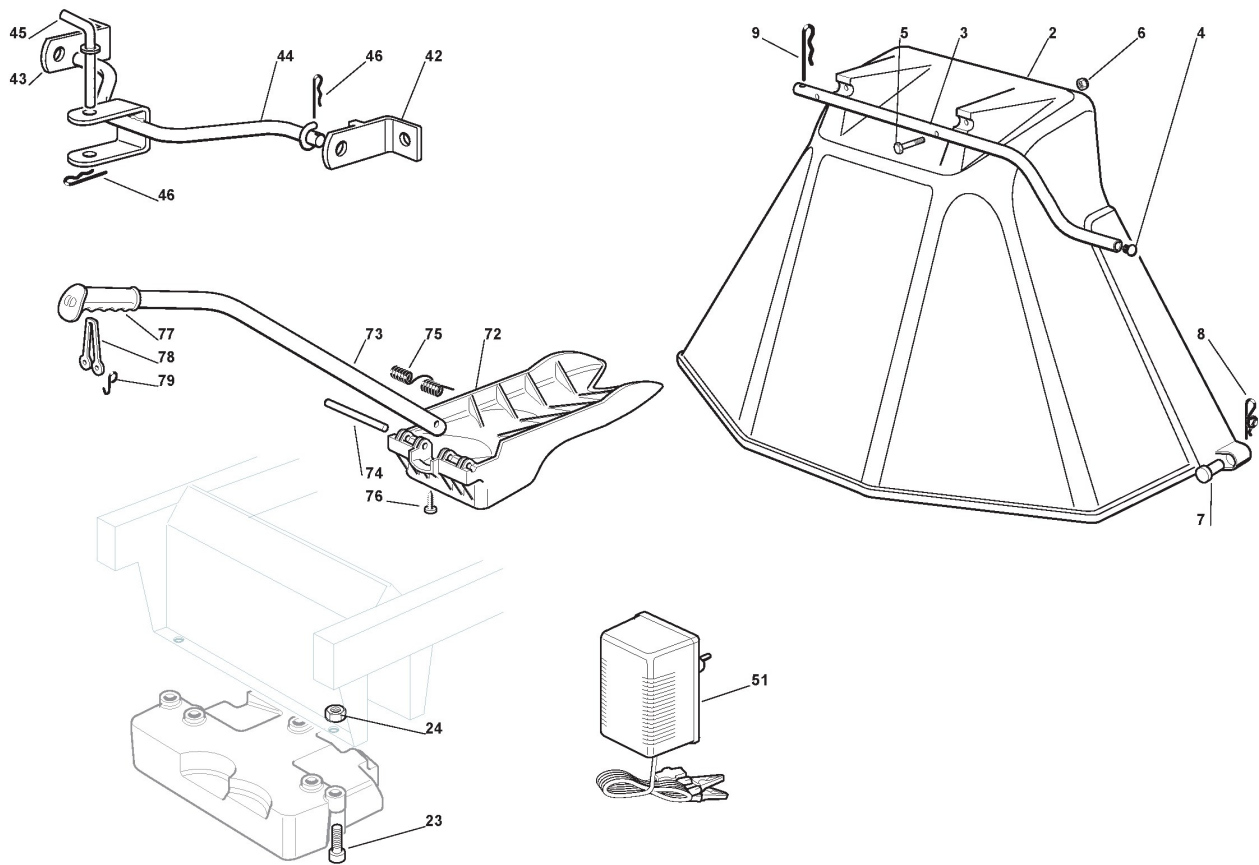

Zubehoere Nach Anfrage

Bild Nr.	Anzahl	Teilenummer	Beschreibung	Hinweis	Von	Bis
2	1	382400003/1	Auswurfschutz	From 01-september-2006		
2	1	82400003/0	Auswurfschutz	To 31-august-2003		
3	1	325869043/0	Halter			
4	2	118566112/0	Polyethylene Push Road Ivars D=20inch			
5	2	112689515/0	Schraube			
6	2	112154510/0	Mutter			
7	2	125510022/0	Bolzen	To 31-august-2012		
7	1	125510022/1	Bolzen	From 01-september-2012		
8	2	124487998/0	Split			
9	1	124487999/0	Split			
23	3	112760520/0	Schraube			
24	3	112155000/0	Mutter			
42	1	382735502/0	Steigbügel			
43	1	325774213/0	Steigbügel			
44	1	382033105/1	Stange	To 31-august-2014		
44	1	382033115/0	Barre De Trainage	From 01-september-2014		
45	1	125510021/1	Bolzen			
46	2	124487999/0	Split			
51	1	182180050/0	Batterieladegerät	From 01-september-2009		
51	1	182180052/0	Batterieladegerät	From 01-september-2009		
51	1	182180090/0	Batterieladegerät 12V 1A - CE Plugg	To 31-august-2009		
51	1	182180091/0	Batterieladegerät 12V 1A - UK Plugg	To 31-august-2009		
72	1	125140091/0	Abweiser	To 31-august-2008		
72	1	325140097/0	Abweiser	From 01-september-2008		
73	1	325394005/0	Stiel			
74	1	125510077/0	Bolzen			
75	1	125430245/0	Feder			
76	1	112735405/0	Schraube			
77	1	325280000/1	Handgriff			
78	1	125840011/1	Spannstange	From 01-september-2003		
78	1	25840011/0	Elastische Zugstäbe	To 31-august-2003		
79	2	125253004/0	MulchingHaken