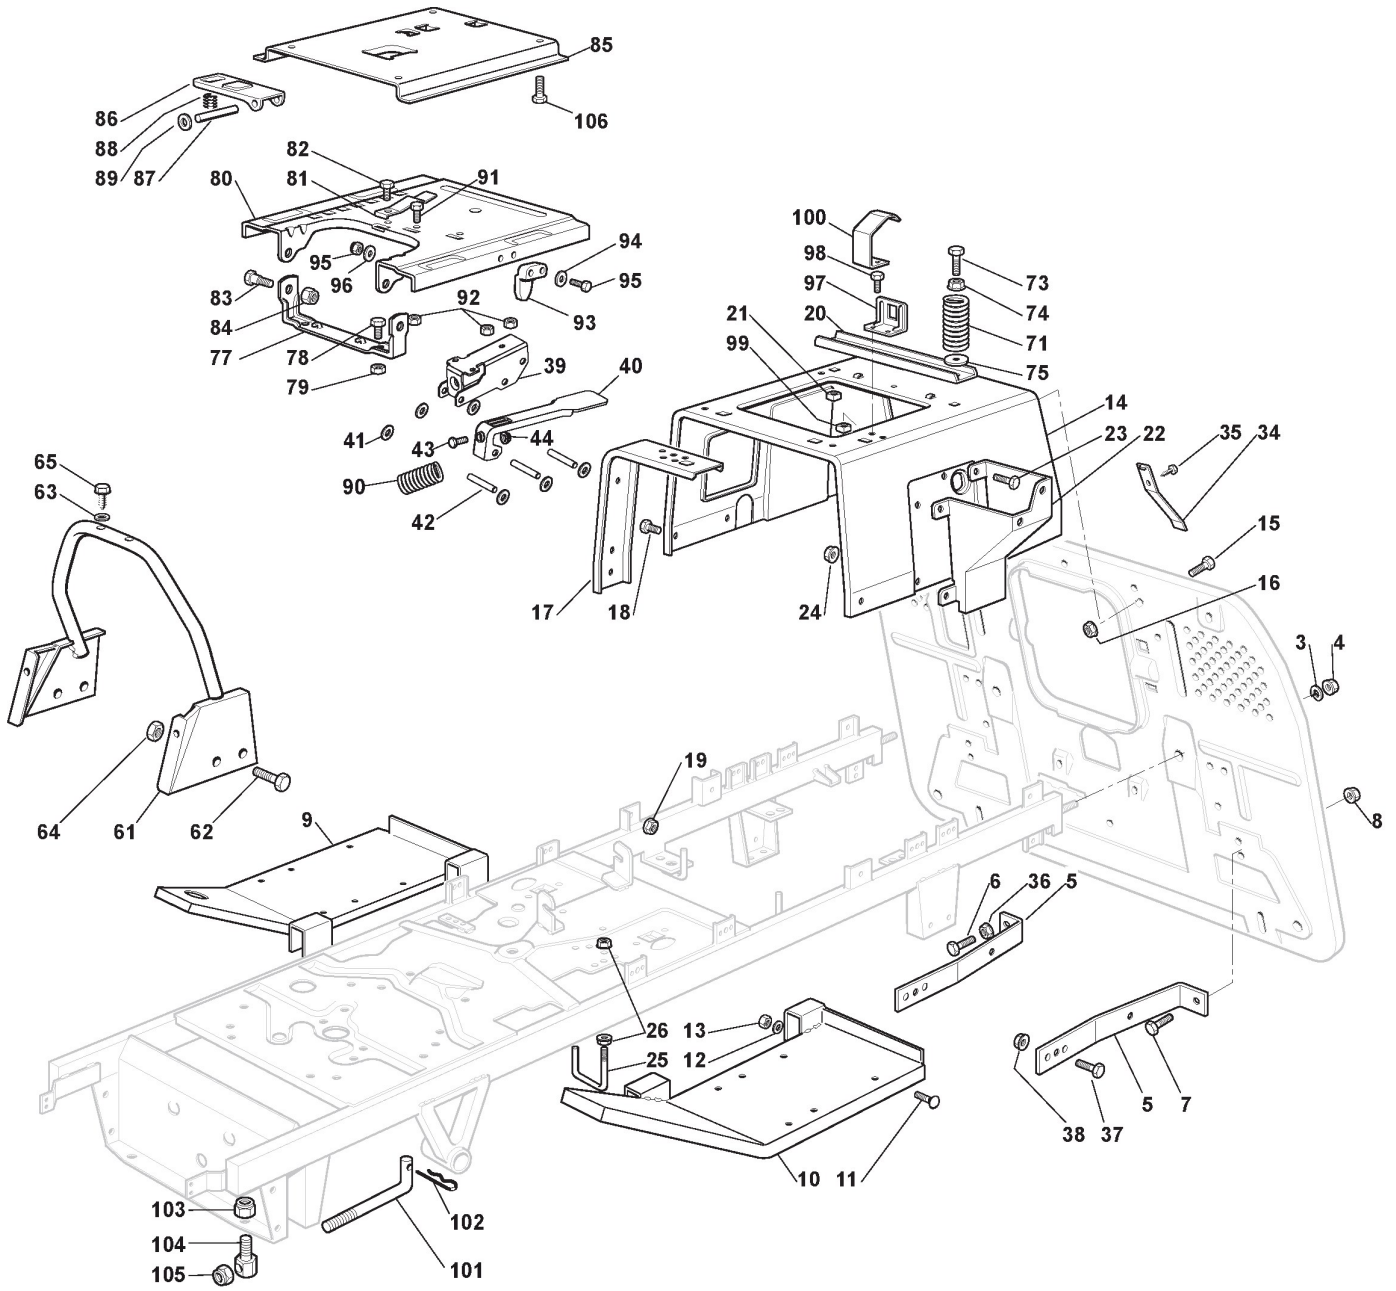

Rahmensatz

Bild Nr.	Anzahl	Teilenummer	Beschreibung	Hinweis	Von	Bis
3	2	112523060/0	Scheibe	From 01-september-2016		
3	2	112523060/0	Scheibe	From 01-september-2016		
3	2	112585100/0	Scheibe	To 31-august-2016		
4	2	112295200/0	Mutter	To 31-august-2016		
4	2	9739-1031-22	Mutter	From 01-september-2016		
5	2	325774273/1	Verstaerkung	To 31-august-2013		
5	2	325774273/2	Verstaerkung	From 01-september-2013		
6	1	112691100/0	Schraube			
7	3	112793102/0	Schraube			
8	2	112154220/0	Mutter	From 01-september-2016		
8	4	112293201/0	Mutter	To 31-august-2016		
9	1	382510041/2	Rechte Fussbretthalter			
10	1	382510043/2	Linke Fussbretthalter			
11	4	112815245/0	Schraube			
12	4	112523040/0	Scheibe			
13	4	112154510/0	Mutter			
14	1	325785133/5	Sitzhalter			
15	4	112791011/0	Schraube			
16	5	112292102/0	Mutter			
17	2	325650065/0	Verstaerkung	To 31-august-2015		
17	2	325650065/1	Verstaerkung Riemenscheibe	From 01-september-2015		
18	6	112791011/0	Schraube	To 31-august-2016		
18	8	112791200/1	Schraube	From 01-september-2016		
19	6	112292102/0	Mutter			
20	1	325650067/0	Verstaerkung	To 31-august-2015		
20	1	325650067/1	Verstaerkung Riemenscheibe	From 01-september-2015		
21	2	112360420/0	Mutter			
22	1	325785137/1	Halter			
23	4	112791011/0	Schraube	To 31-august-2016		
23	4	112791200/1	Schraube	From 01-september-2016		
24	4	112292102/0	Mutter			
25	1	125580019/0	Riemenführung Stift	To 31-august-2015		
25	1	125580019/1	Riemenführung (Hydro)	From 01-september-2015		
26	2	112292102/0	Mutter			
34	1	125430238/1	Feder			
35	1	112731580/0	Schraube			
36	1	112154220/0	Mutter	From 01-september-2016		
36	1	112293200/0	Mutter	To 31-august-2016		
37	2	112793102/0	Schraube	To 31-august-2016		
37	3	112800815/0	Schraube	From 01-september-2016		
38	2	112154220/0	Mutter	From 01-september-2016		
38	2	112293201/0	Mutter	To 31-august-2016		
39	1	325774575/0	Etrier			
40	1	325318327/0	Levier	To 31-august-2017		
40	1	382318315/0	Hebel	From 01-september-2017		
41	6	112604896/0	Kronescheibe			
42	3	122517866/0	Bolzen			
43	1	112735661/0	Schraube