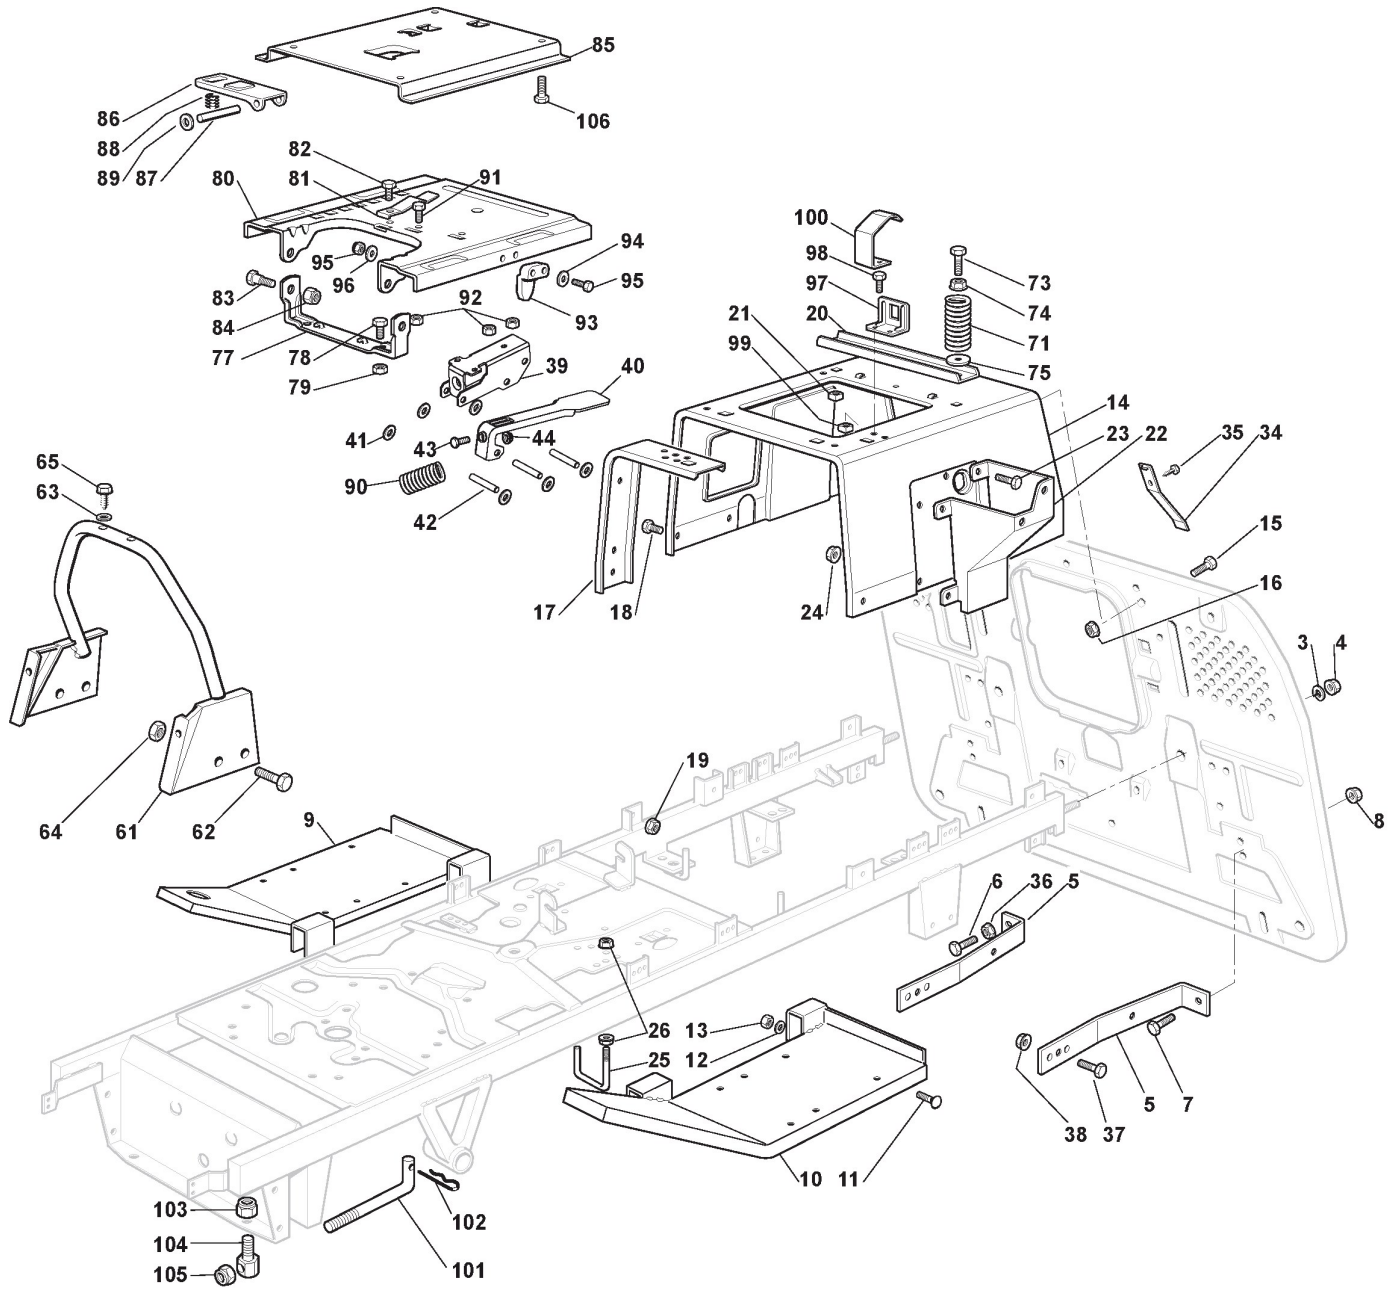

Rahmensatz

Bild Nr.	Anzahl	Teilenummer	Beschreibung	Hinweis	Von	Bis
44	1	112154510/0	Mutter			
61	1	382650045/0	Rahmensatz			
62	4	112792611/0	Schraube			
63	2	112521330/0	Scheibe			
64	4	112292102/0	Mutter			
65	2	112731350/0	Schraube	To 31-august-2016		
65	2	9943-0516-16	Schraube	From 01-september-2016		
71	2	125430205/1	Feder			
73	2	125943001/1	Schraube			
74	2	112154220/0	Mutter	From 01-september-2016		
74	2	112293201/0	Mutter	To 31-august-2016		
75	2	112523070/0	Scheibe			
77	1	382774207/0	Bride F. Sitzhalter	To 31-august-2017		
77	1	382774305/0	Bride F. Sitzhalter	From 01-september-2017		
78	2	112792611/0	Schraube			
79	2	112293201/0	Mutter			
80	1	325785149/3	Fest Sitzhalter	To 31-august-2017		
80	1	382785301/0	Fest Sitzhalter	From 01-september-2017		
81	1	125430203/1	Feder			
82	1	112731580/0	Schraube			
83	2	122524970/3	Bolzen			
84	2	112155010/0	Mutter			
85	1	325785147/2	Sitzhalter			
86	1	325318109/1	Abstellhebel			
87	1	125510000/0	Bolzen			
88	1	125430202/1	Feder			
89	2	112604897/0	Federscheibe			
90	1	125430285/0	Ressort	To 31-august-2017		
90	1	125430291/0	Feder	From 01-september-2017		
91	1	112789000/0	Schraube			
92	1	112154330/0	Mutter			
93	1	325060049/0	Nocken			
94	2	112815050/0	Schraube			
95	4	112521320/0	Scheibe			
96	2	112154330/0	Mutter			
97	1	325755025/2	Winkel	To 31-august-2018		
97	1	325755025/3	Winkel	From 01-september-2018		
98	2	112735110/0	Schraube	To 31-august-2016		
98	2	112789000/0	Schraube	From 01-september-2016		
99	2	112437502/0	Plättchen	To 31-august-2016		
99	2	9739-0531-22	Mutter	From 01-september-2016		
100	1	325430255/0	Feder			
101	2	125510119/0	Spannstange			
102	2	124487997/0	Split			
103	2	112155000/0	Mutter			
104	2	125510040/1	Bolzen	To 31-august-2013		
104	2	125510040/2	Bolzen	From 01-september-2013		
105	2	112155000/0	Mutter