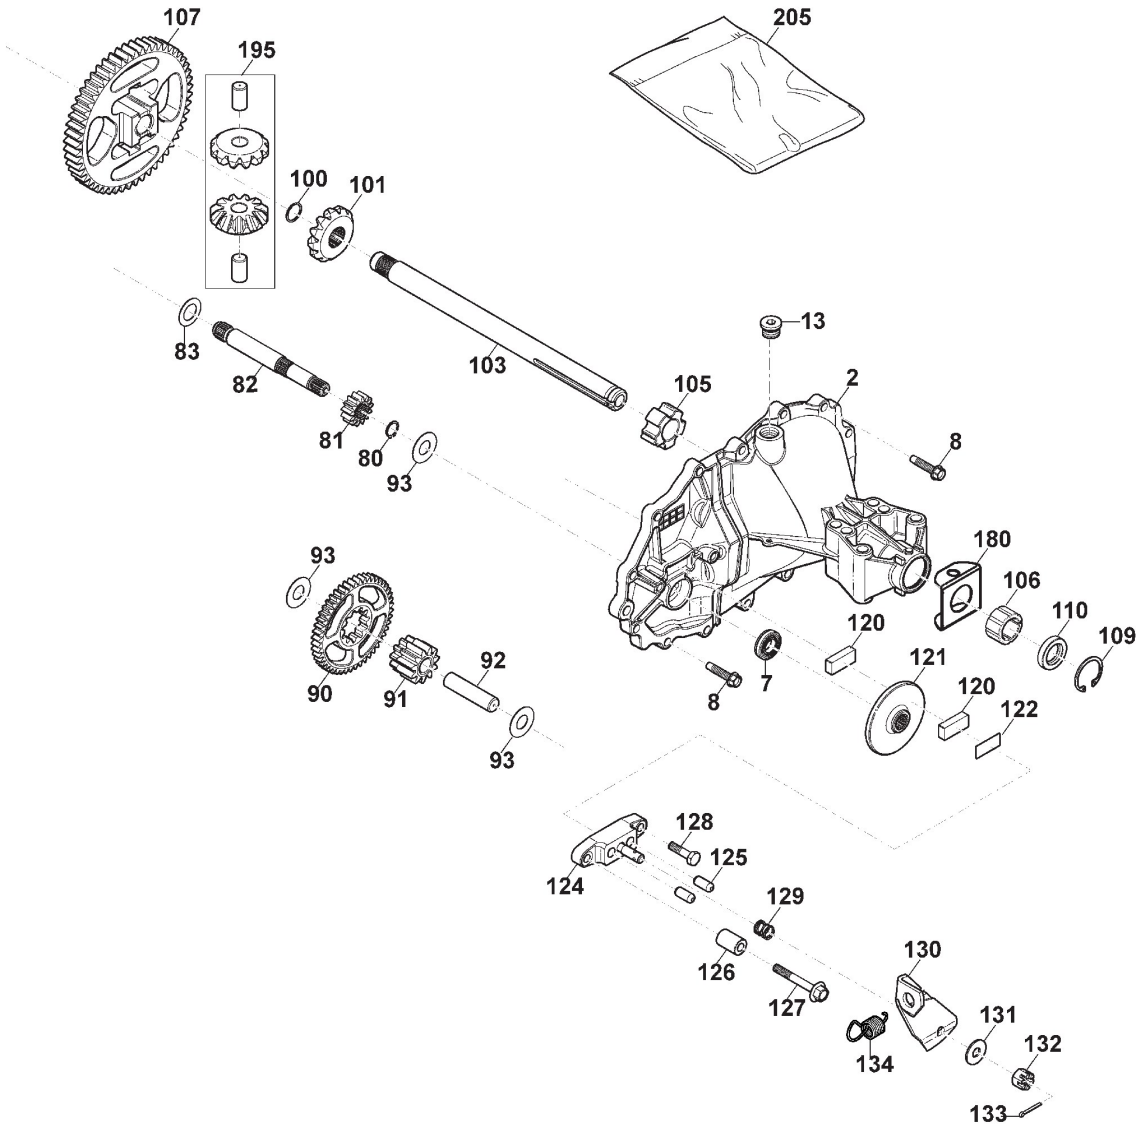

Antriebsgruppe, Hydro-Gear T2-AHBF-2X3C-17X1

Bild Nr.	Anzahl	Teilenummer	Beschreibung	Hinweis	Von	Bis
2	1	118870121/0	Seitengehäuse			
7	1	118870111/0	Dichtung			
8	14	1139-2042-01	Schraube			
13	1	1139-2010-01	Plug			
80	1	118870070/0	Schließring			
81	1	118870094/0	Getriebe			
82	1	118870095/0	Welle			
83	1	118870096/0	Scheibe			
90	1	118870097/0	Getriebe			
91	1	118870098/0	Getriebe			
92	1	118870099/0	Bolzen			
93	3	1139-2016-01	Scheibe			
103	1	118870133/0	Achse			
107	1	118870100/0	Getriebe			
120	2	118870066/0	Bremsbeläge			
121	1	118870101/0	Bremse			
122	1	118870067/0	Halter, Bremsbeläge			
124	1	118870119/0	Bremssattel			
125	2	118870069/0	Bolzen			
126	1	118870062/0	Entfernungsstück			
127	1	118870077/0	Schraube			
128	1	118870071/0	Bolzen			
129	1	118870076/0	Feder			
130	1	118870088/0	Bremshebel			
131	1	1139-2011-01	Planscheibe			
132	1	118870068/0	Mutter			
133	1	118870065/0	Bolzen			
134	1	118870078/0	Feder			
195	1	118870126/0	Kit-Getriebe + Bolzen			
205	1	118870124/0	Kit-Dichtung