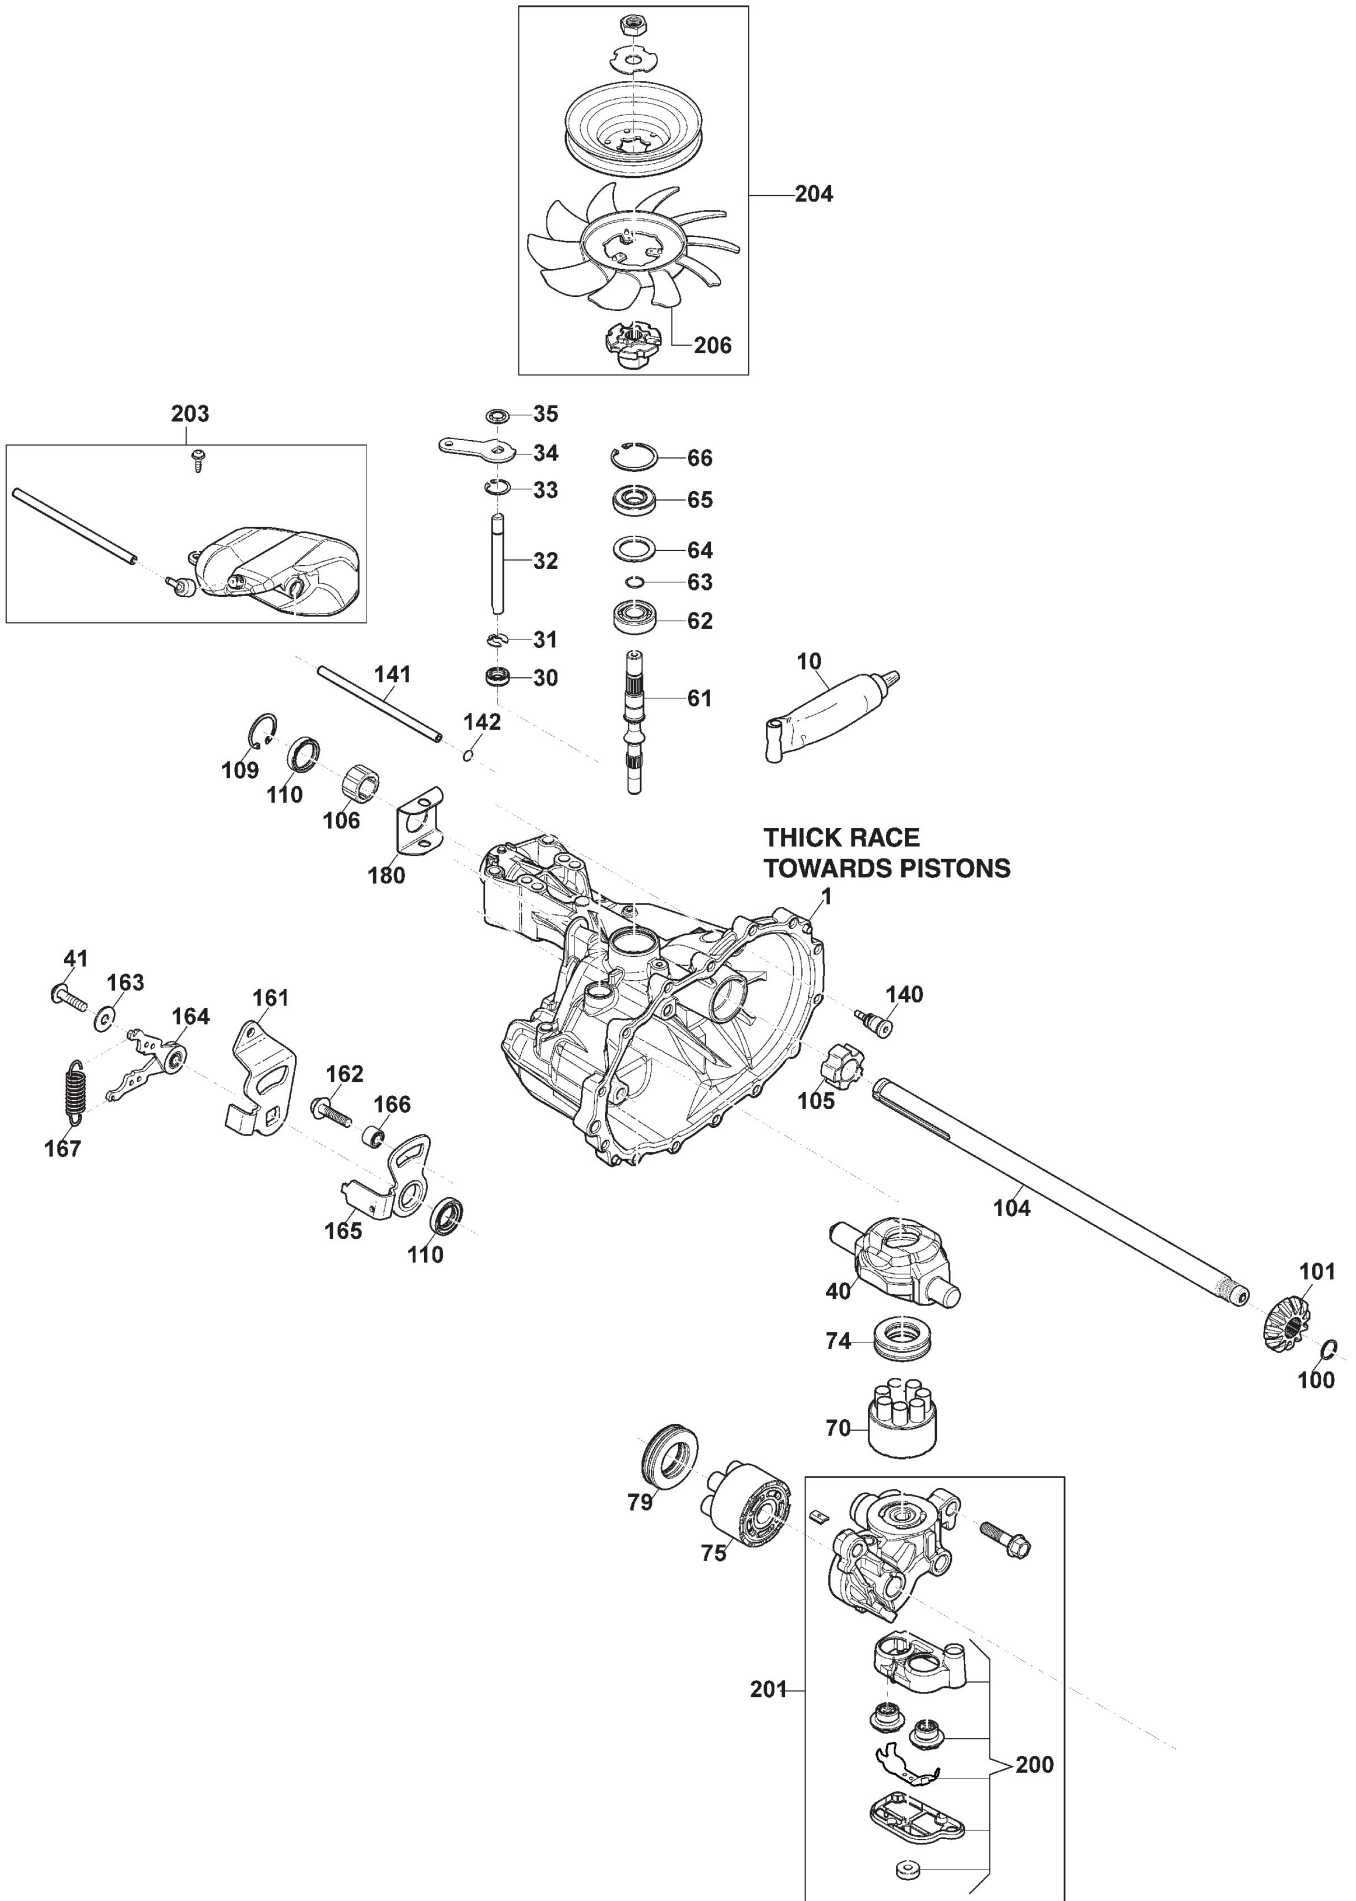

Antriebsgruppe, Hydro-Gear T2-AHBF-2X3C-17X1

Bild Nr.	Anzahl	Teilenummer	Beschreibung	Hinweis	Von	Bis
1	1	118870120/0	Hauptgehäuse			
10	1	1139-2022-01	Sealant			
30	1	118870079/0	Dichtung			
31	1	118870081/0	Schließring			
32	1	1139-2203-01	Stange			
33	1	118870080/0	Schließring			
34	1	118870091/0	Hebel			
35	1	118870082/0	Schließring			
40	1	118870090/0	Taumelscheiben			
41	1	118870083/0	Schraube			
61	1	118870092/0	Welle			
62	1	1139-2001-01	Kugellager			
63	1	1139-2003-01	Wire Retaining Ring			
64	1	1139-2004-01	Entfernungsstück			
65	1	1139-2000-01	Lip Seal			
66	1	1139-2002-01	Schließring			
70	1	118870125/0	Pump Block Assy			
74	1	118870093/0	Kugellager			
75	1	1139-2063-01	Cylinder Block			
79	1	1139-2021-01	Thrust Bearing			
100	2	118870072/0	Schließring			
101	2	118870063/0	Getriebe			
104	1	118870134/0	Achse			
105	2	118870086/0	Büchse			
106	2	118870085/0	Büchse			
109	2	118870084/0	Schließring			
110	3	1139-2204-01	Welle			
140	1	1139-2038-01	Fitting			
141	1	118870102/0	Rohr			
142	1	1139-2075-01	O-Ring			
161	1	118870103/0	Hebel			
162	1	1139-2026-01	Bolzen			
163	1	1139-2011-01	Planscheibe			
164	1	118870107/0	Set Hebeln			
165	1	118870108/0	Hebel			
166	1	118870104/0	Büchse			
167	1	118870089/0	Feder			
180	2	118870112/0	Platte			
200	1	118870123/0	Kit-Filter			
201	1	118870127/0	Kit-Center-Bereich			
203	1	118870122/0	Kit-Ausgleichsbehälter			
204	1	118802723/0	Fan Kit			
206	1	118870130/0	Lüfter