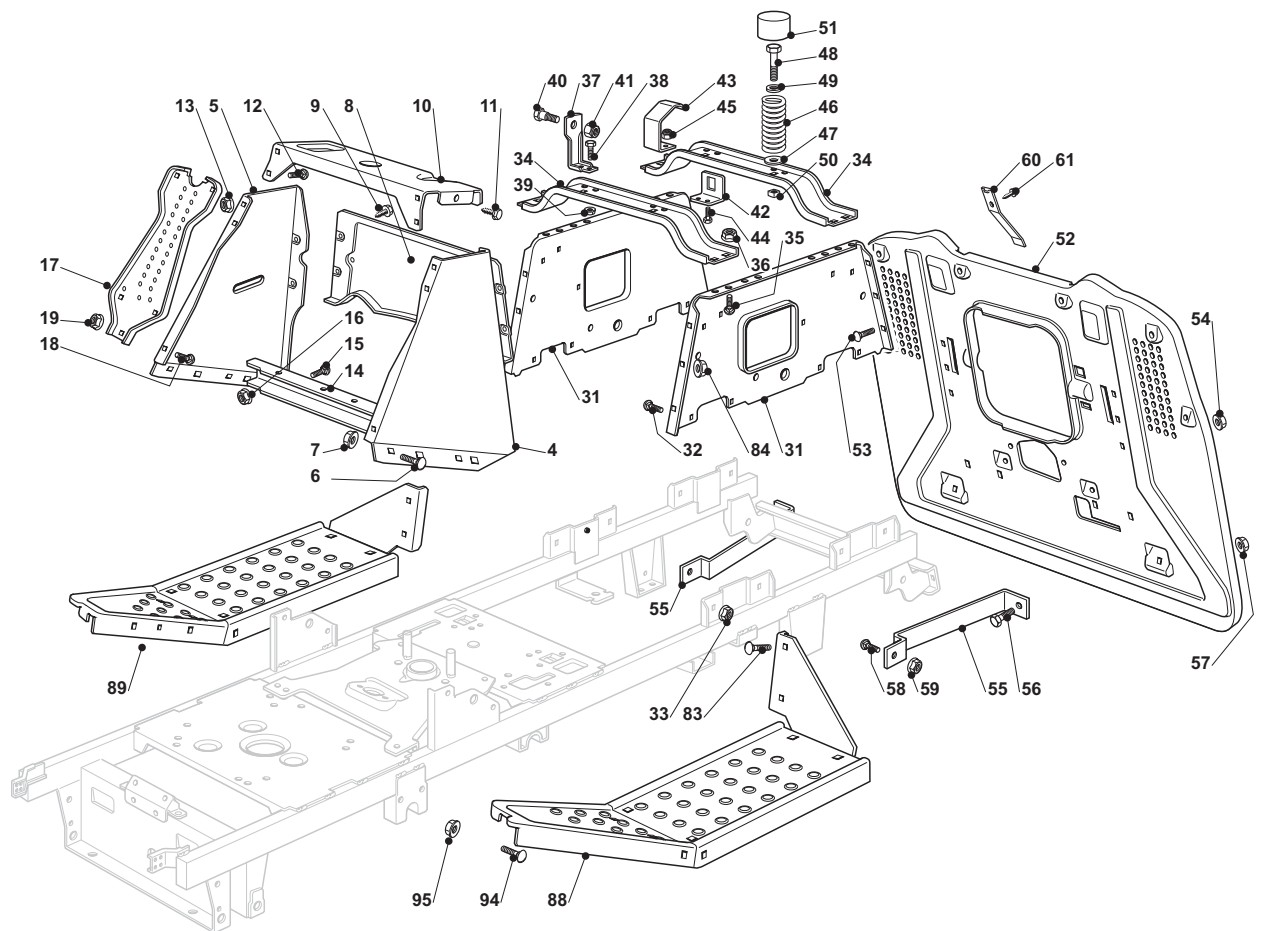

Chassis							
POS	CODE	Q.TY	DESCRIZIONE	DESCRIPTION	DESCRIPTION	BESCHREIBUNG	NOTES
4	325785243/1	1	Supp. Cruscotto Sin.	Left Dashboard Supp.	Support Tableau Gauche	Linker Konsolehalter	
5	25785245/0	1	Supp. Cruscotto Destro	Right Dashboard Supp.	Support Tableau Droite	Rechter Konsolehalter	
6	12818690/0	4	Vite	Screw	Vis	Schraube	
7	12293201/0	4	Dado	Nut	Ecrou	Mutter	
8	382785151/1	1	Supp. Cruscotto Posteriore	Rear Dashboard Supp	Support Tableau Arriere	Konsole Hinterrad	
9	12735110/0	4	Vite	Screw	Vis	Schraube	
10	25785255/0	1	Supp. Cruscotto Centr.	Central Dashboard Supp	Support Tableau Centr.	Zentr. Konsole Halter	
11	12735110/0	2	Vite	Screw	Vis	Schraube	
12	12815200/0	4	Vite	Screw	Vis	Schraube	
13	12292102/0	4	Dado	Nut	Ecrou	Mutter	
14	25785241/0	1	Supporto	Support	Support	Halter	
15	12815200/0	2	Vite	Screw	Vis	Schraube	
16	12292102/0	2	Dado	Nut	Ecrou	Mutter	
17	382785153/1	2	Supp. Cruscotto Anteriore	Front Dashboard Supp	Support Tableau Avant	Konsole Vorderrad	
18	12815200/0	2	Vite	Screw	Vis	Schraube	
19	12292102/0	2	Dado	Nut	Ecrou	Mutter	
31	325785249/1	2	Supporto Sedile	Seat Support	Support Siege	Sitzhalter	
32	12815200/0	8	Vite	Screw	Vis	Schraube	
33	12292102/0	8	Dado	Nut	Ecrou	Mutter	
34	325785257/1	2	Supporto Sedile	Seat Support	Support Siege	Sitzhalter	
35	12818690/0	8	Vite	Screw	Vis	Schraube	
36	12293201/0	8	Dado	Nut	Ecrou	Mutter	
37	25755039/0	2	Squadretta	Bracket	Equerre-Support	Winkel	
38	12792611/0	4	Vite	Screw	Vis	Schraube	
39	12293201/0	4	Dado	Nut	Ecrou	Mutter	
40	22524970/2	2	Perno	Pin	Pivot	Bolzen	
41	12155010/0	2	Dado	Nut	Ecrou	Mutter	
42	25755043/0	1	Squadretta	Bracket	Equerre-Support	Winkel	
43	25430253/0	1	Molla	Spring	Ressort	Feder	
44	12789000/0	2	Vite	Screw	Vis	Schraube	
45	12154330/0	2	Dado	Nut	Ecrou	Mutter	
46	125430257/1	2	Molla	Spring	Ressort	Feder	
47	12523070/0	2	Rondella	Washer	Rondelle	Scheibe	
48	12760515/0	2	Vite	Screw	Vis	Schraube	
49	22671653/0	2	Rosetta	Washer	Rondelle	Scheibe	
50	12360425/0	2	Dado	Nut	Ecrou	Mutter	
51	25122000/2	2	Cuffia	Hood	Protecteur	Schutzkasten	
52	382547041/1	1	Piastra	Plate	Plaque	Platte	
53	12792611/0	6	Vite	Screw	Vis	Schraube	
54	12293201/0	6	Dado	Nut	Ecrou	Mutter	
55	25650119/0	2	Rinforzo	Plate Stiffening	Renforcement Plaque	Platteverstaerkug	
56	12792611/0	2	Vite	Screw	Vis	Schraube	
57	12293201/0	2	Dado	Nut	Ecrou	Mutter	
58	12818690/0	2	Vite	Screw	Vis	Schraube	
59	12293201/0	2	Dado	Nut	Ecrou	Mutter	
60	27430554/0	1	Molla	Spring	Ressort	Feder	
61	12735110/0	1	Vite	Screw	Vis	Schraube	
83	12792611/0	4	Vite	Screw	Vis	Schraube	
84	12293201/0	4	Dado	Nut	Ecrou	Mutter	
88	382510079/0	1	Supporto Pedana Sinistro	Left Footboard Support	Support Marche pied Gauche	Linke Fussbretthalter	
89	382510077/0	1	Supporto Pedana Destro	Right Footboard Support	Support Marche pied Droite	Rechte Fussbretthalter	
94	12815200/0	4	Vite	Screw	Vis	Schraube	
95	12292102/0	4	Dado	Nut	Ecrou	Mutter