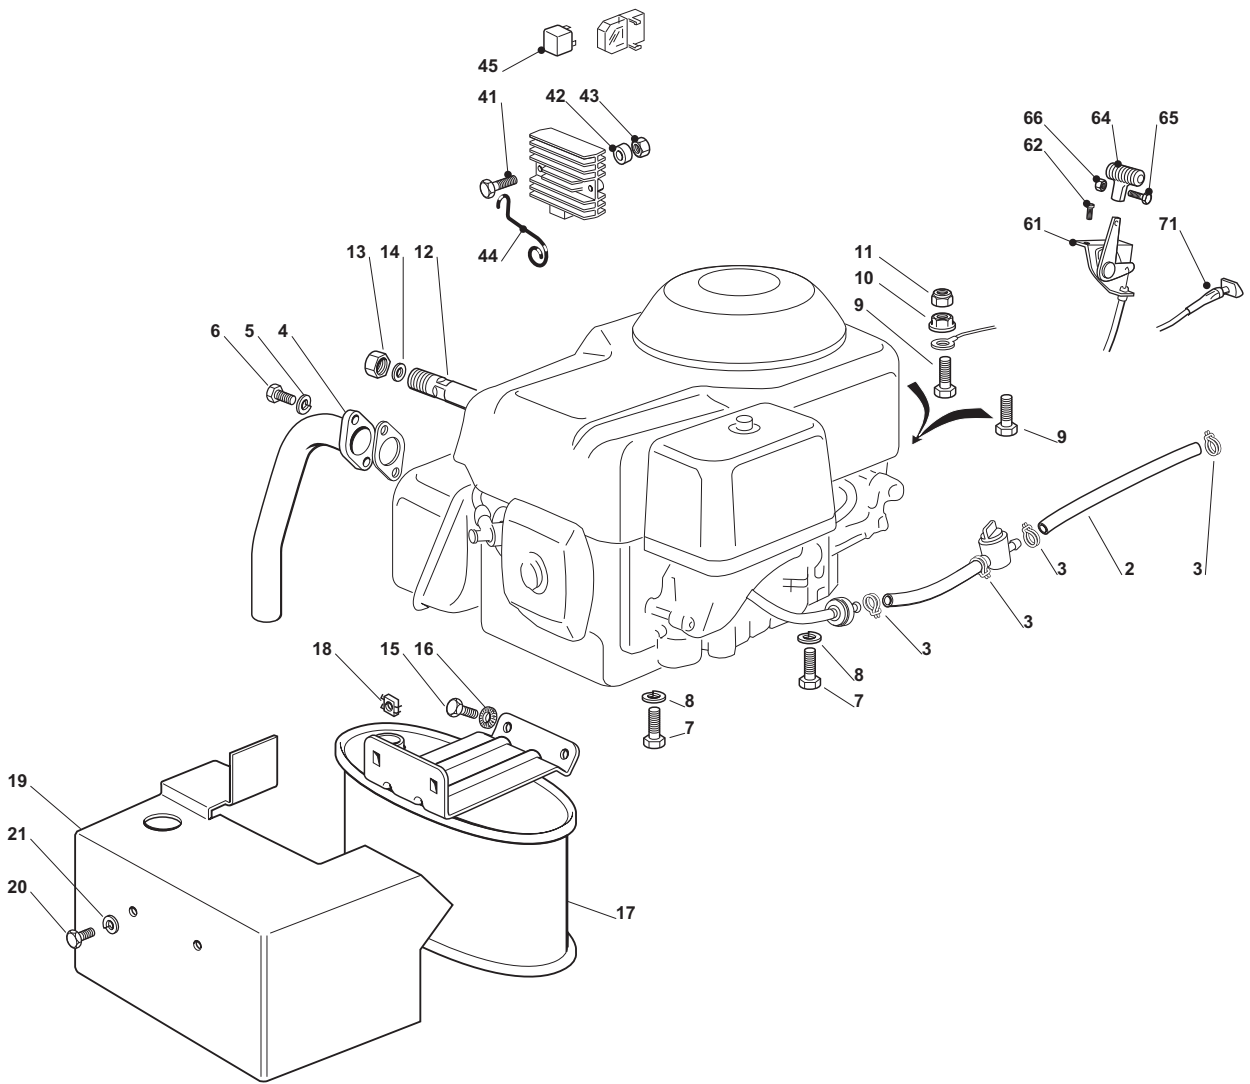

Engine - Honda GXV 390							
POS	CODE	Q.TY	DESCRIZIONE	DESCRIPTION	DESCRIPTION	BESCHREIBUNG	NOTES
2	25869057/0	1	Tubo Collegamento (1000 Mm)	Connecting Tube (1000 Mm)	Tube De Connexion (1000 Mm)	Verbindungsrohr (1000 Mm)	
3	18375051/1	4	Fascetta	Fair Led	Fixation De Cable	Kabelbefestigung	
4	18738204/0	1	Tubo Scarico	Exhaust Tube	Tube Echappement	Abgasrohr	
5	12583500/0	2	Grower	Grower	Grower	Grower	
6	12793102/0	2	Vite	Screw	Vis	Schraube	
7	12735802/0	2	Vite	Screw	Vis	Schraube	
8	12583500/0	2	Grower	Grower	Grower	Grower	
9	12691100/0	2	Vite	Screw	Vis	Schraube	
10	12154210/0	2	Dado	Nut	Ecrou	Mutter	
11	12155000/0	1	Dado	Nut	Ecrou	Mutter	
12	27598061/1	1	Prolunga Scarico Olio	Oil Discharge Extension	Extension Rallonge De Dech. Huile	Öl Entlerungsverlaen Gerung	
13	18737849/0	1	Tappo Per Prolunga	Oil Cap	Bouchon Huile	Oelverschluss	
14	18401001/1	1	Guarnizione	Oil Seal	Garniture	Dichtung	
15	12792611/0	2	Vite	Screw	Vis	Schraube	
16	12540260/0	2	Rondella	Washer	Rondelle	Scheibe	
17	182750010/0	1	Silenziatore	Muffler	Silenceux	Auspuff	
18	12360425/0	2	Dado	Nut (Mech.)	Ecrou	Mutter	
19	82598003/1	1	Protezione	Guard	Protection	Schutze	
20	125943012/0	2	Vite	Screw	Vis	Schraube	
21	12583500/0	2	Grower	Grower	Grower	Grower	
41	12815221/0	2	Vite	Screw	Vis	Schraube	
42	22170950/0	2	Distanziale	Spacer	Entretoise	Entfernungsstück	
43	12292102/0	2	Dado	Nut	Ecrou	Mutter	
44	27430561/0	1	Molla	Spring	Ressort	Feder	
45	33567000/0	1	Rele'	Relay	Relais	Relais	
61	82000200/1	1	Acceleratore	Accelerator	Accelérateur	Gas Zug	
62	12788512/0	2	Vite	Screw	Vis	Schraube	
64	25394501/0	1	Manopolina	Handle	Poigne	Griff	
65	12726388/0	1	Vite	Screw	Vis	Schraube	
66	12290800/0	1	Dado	Nut	Ecrou	Mutter	
71	125090007/0	1	Comando Starter	Choke Control	Commande Starter	Starter Betaetigung