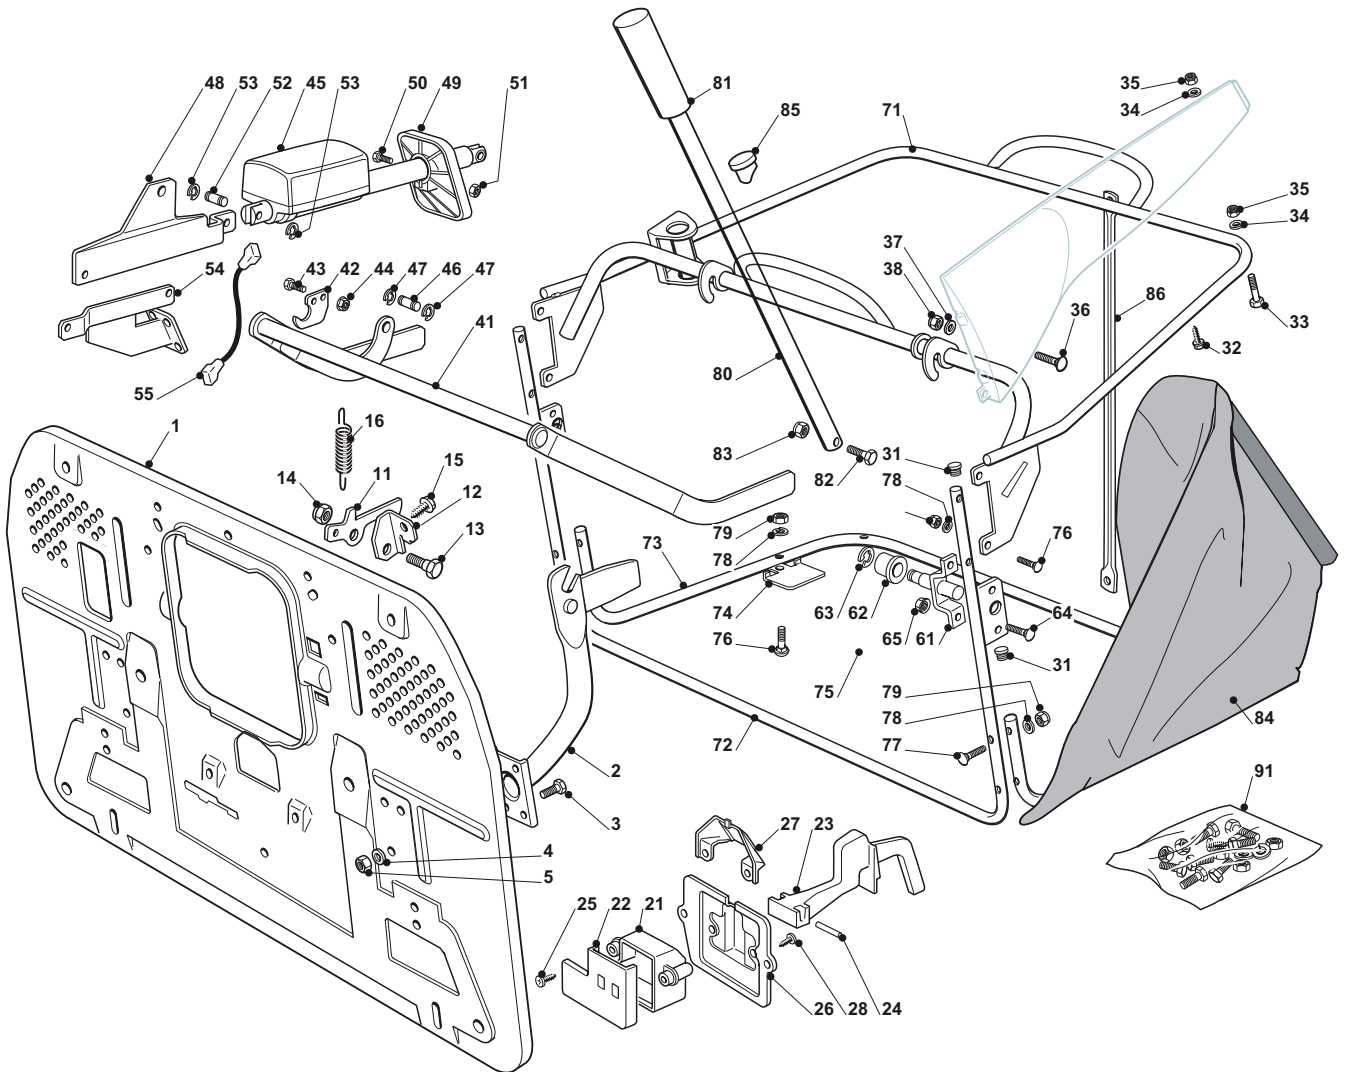

Grasscatcher

for model with electrical grasscatcher lifting

POS	CODE	Q.TY	DESCRIZIONE	DESCRIPTION	DESCRIPTION	BESCHREIBUNG	NOTES
1	382547053/0	1	Piastra	Plate	Plaque	Platte	
2	82774245/0	2	Supporto	Support	Support	Halter	
3	12793102/0	6	Vite	Screw	Vis	Schraube	
4	12523060/0	6	Rondella	Washer	Rondelle	Scheibe	
5	12293201/0	6	Dado	Nut	Ecrou	Mutter	
11	325774417/0	1	Staffa	Clamp	Etrier	Bride	
12	325755031/1	1	Squadretta	Bracket	Equerre-Support	Winkel	
13	125510080/1	1	Perno	Pin	Pivot	Bolzen	
14	12292102/0	1	Dado	Nut	Ecrou	Mutter	
15	12735122/0	1	Vite	Screw	Vis	Schraube	
16	27430579/0	1	Molla	Spring	Ressort	Feder	
21	25600041/0	1	Protezione Micro	Micro Protection	Protection Micro	Schutz	
22	25600042/0	1	Coperchio Protezione	Protection Cover	Couvercle Protection	Schutzdeckel	
23	25318124/0	1	Leva	Lever	Levier	Hebel	
24	12400030/0	1	Perno	Pin	Pivot	Bolzen	
25	12728510/0	1	Vite	Screw	Vis	Schraube	
26	25785272/0	1	Protezione Micro	Micro Protection	Protection Micro	Schutz	
27	25600048/0	1	Chiusura Deflettore	Deflector Cover	Couvercle Deflecteur	Abweiserdeckel	
28	12728450/0	2	Vite	Screw	Vis	Schraube	
31	18566110/0	4	Puntale	Cap	Bouchon	Pfropfen	
32	12735410/0	4	Vite	Screw	Vis	Schraube	
33	12689500/0	2	Vite	Screw	Vis	Schraube	
34	12521330/0	4	Rosetta	Washer	Rondelle	Scheibe	
35	12154510/0	4	Dado	Nut	Ecrou	Mutter	
36	12815220/0	2	Vite	Screw	Vis	Schraube	
37	12521330/0	2	Rosetta	Washer	Rondelle	Scheibe	
38	12154510/0	2	Dado	Nut	Ecrou	Mutter	
41	82000507/0	1	Asse Sollevamento	Axle	Axe	Achse	
42	25774317/0	2	Piastrina	Plate	Plaque	Platte	
43	12815210/0	4	Vite	Screw	Vis	Schraube	
44	12154510/0	4	Dado	Nut	Ecrou	Mutter	
45	18001000/0	1	Attuatore	Actuator	Actuateur	Aktuator	
46	25510083/0	1	Perno	Pin	Pivot	Bolzen	
47	12000955/0	2	Anello Elastico	Snap Ring	Anneau Ressort	Sprengring	
48	25785197/0	1	Supporto Attuatore	Support	Support	Halter	
49	25600060/0	1	Protezione Attuatore	Protection	Protection	Schutz	
50	12727795/0	1	Vite	Screw	Vis	Schraube	
51	12154330/0	1	Dado	Nut	Ecrou	Mutter	
52	25510083/0	1	Perno	Pin	Pivot	Bolzen	
53	12000955/0	2	Anello Elastico	Snap Ring	Anneau Ressort	Sprengring	
54	82650209/0	1	Rinforzo	Stiffening	Reinforcement	Verstaerkung	
55	125065030/0	1	Cavo Collegamento	Connecting Cable	Cable De Connexion	Verbindungskabel	
61	82785147/0	2	Supporto Fulcro	Support	Support	Halter	
62	25690001/0	2	Rullino	Roll	Rouleau	Walze	
63	12000956/0	2	Anello Elastico	Snap Ring	Anneau Ressort	Sprengring	
64	12818690/0	4	Vite	Screw	Vis	Schraube	
65	12293201/0	4	Dado	Nut	Ecrou	Mutter	
71	382800123/1	1	Telaio Superiore	Upper Frame	Chassis Superieur	Obererrahmen	
72	382800089/1	1	Telaio Bocca Sacco	Front Frame	Chassis Avant	Vorderrahmen	
73	325800031/0	1	Telaio Inferiore	Lower Frame	Chassis Inferieur	Unterrahmen	
74	25547131/0	1	Piastrina	Plate	Plaque	Platte	
75	382650039/0	1	Rinforzo Inferiore	Lower Stiffening	Reinforcement Super.	Obere Verstaerkung	
76	12815220/0	6	Vite	Screw	Vis	Schraube	
77	12815245/0	4	Vite	Screw	Vis	Schraube	
78	12521330/0	10	Rosetta	Washer	Rondelle	Scheibe	
79	12154510/0	10	Dado	Nut	Ecrou	Mutter	
80	25869029/1	1	Tubo	Rod	Tige	Stange	
81	25394508/0	1	Manopola	Handle	Poingee	Griff	
82	12674550/0	1	Vite	Screw	Vis	Schraube