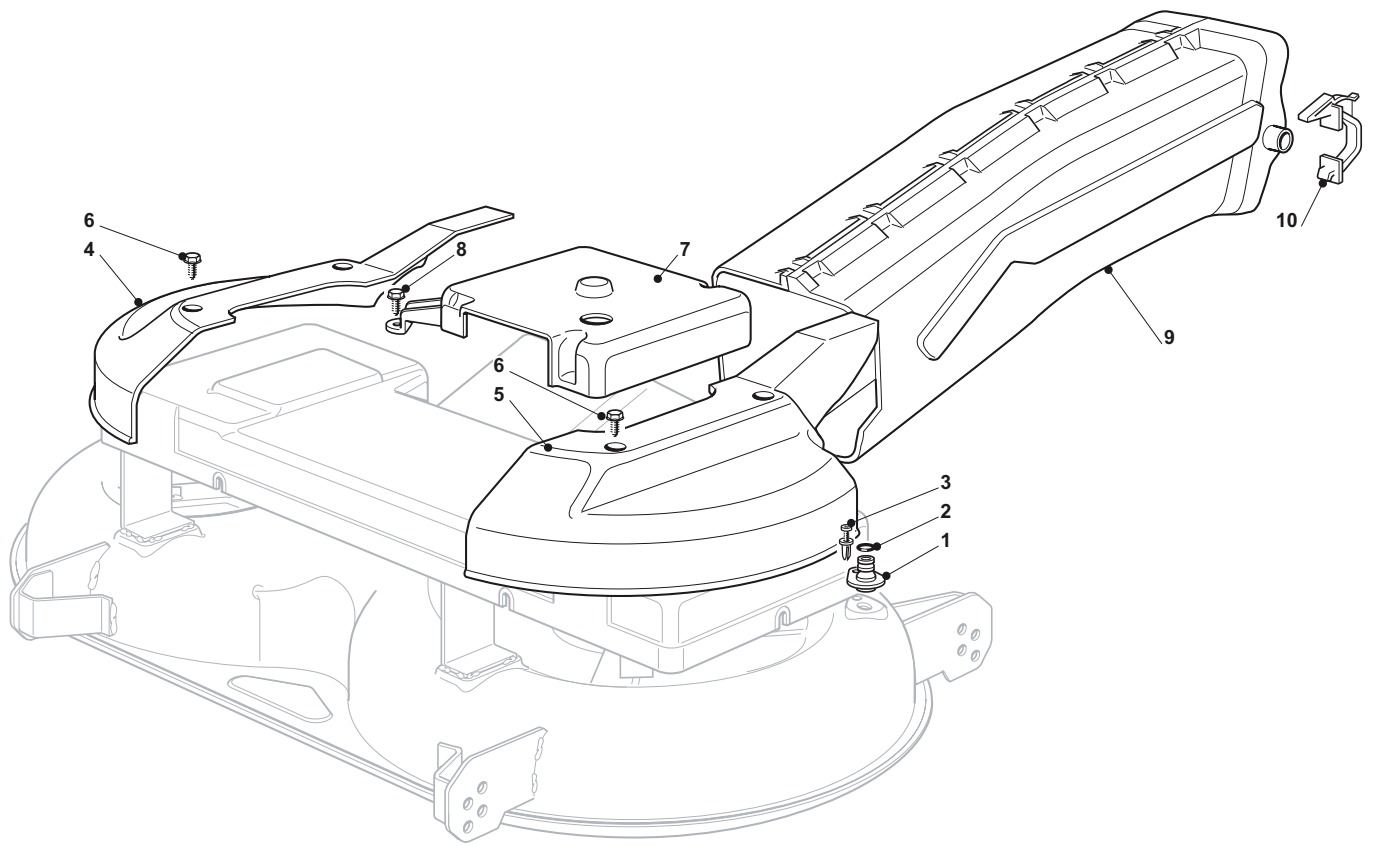

Guards And Conveyor							
POS	CODE	Q.TY	DESCRIZIONE	DESCRIPTION	DESCRIPTION	BESCHREIBUNG	NOTES
1	25033060/0	2	Attacco Tubo Acqua	Water Hose Connection	Raccord Tuyau D'Eau	Wasseranschluss	
2	19035000/0	2	Anello Or	O Ring	O Ring	O Ring	
3	12500030/0	2	Rivetto	Rivet	Rivet	Niet	
4	25060113/0	1	Carter Grigio	Guard Grey	Carter Gris	Blech Grun	*
4	25060104/0	1	Carter Nero	Guard Black	Carter Noire	Blech Schwarz	*
5	25060114/0	1	Carter Grigio	Guard Grey	Carter Gris	Blech Grun	*
5	25060105/0	1	Carter Nero	Guard Black	Carter Noire	Blech Schwarz	*
6	12735403/0	4	Vite	Screw	Vis	Schraube	
7	25600050/0	1	Protezione	Guard	Protection	Schutz	
8	12735403/0	3	Vite	Screw	Vis	Schraube	
9	382108019/0	1	Convogliatore	Conveyor	Convoyeur	Leitblechsatz	
10	25774373/0	2	Staffa	Clamp	Bride	Bride