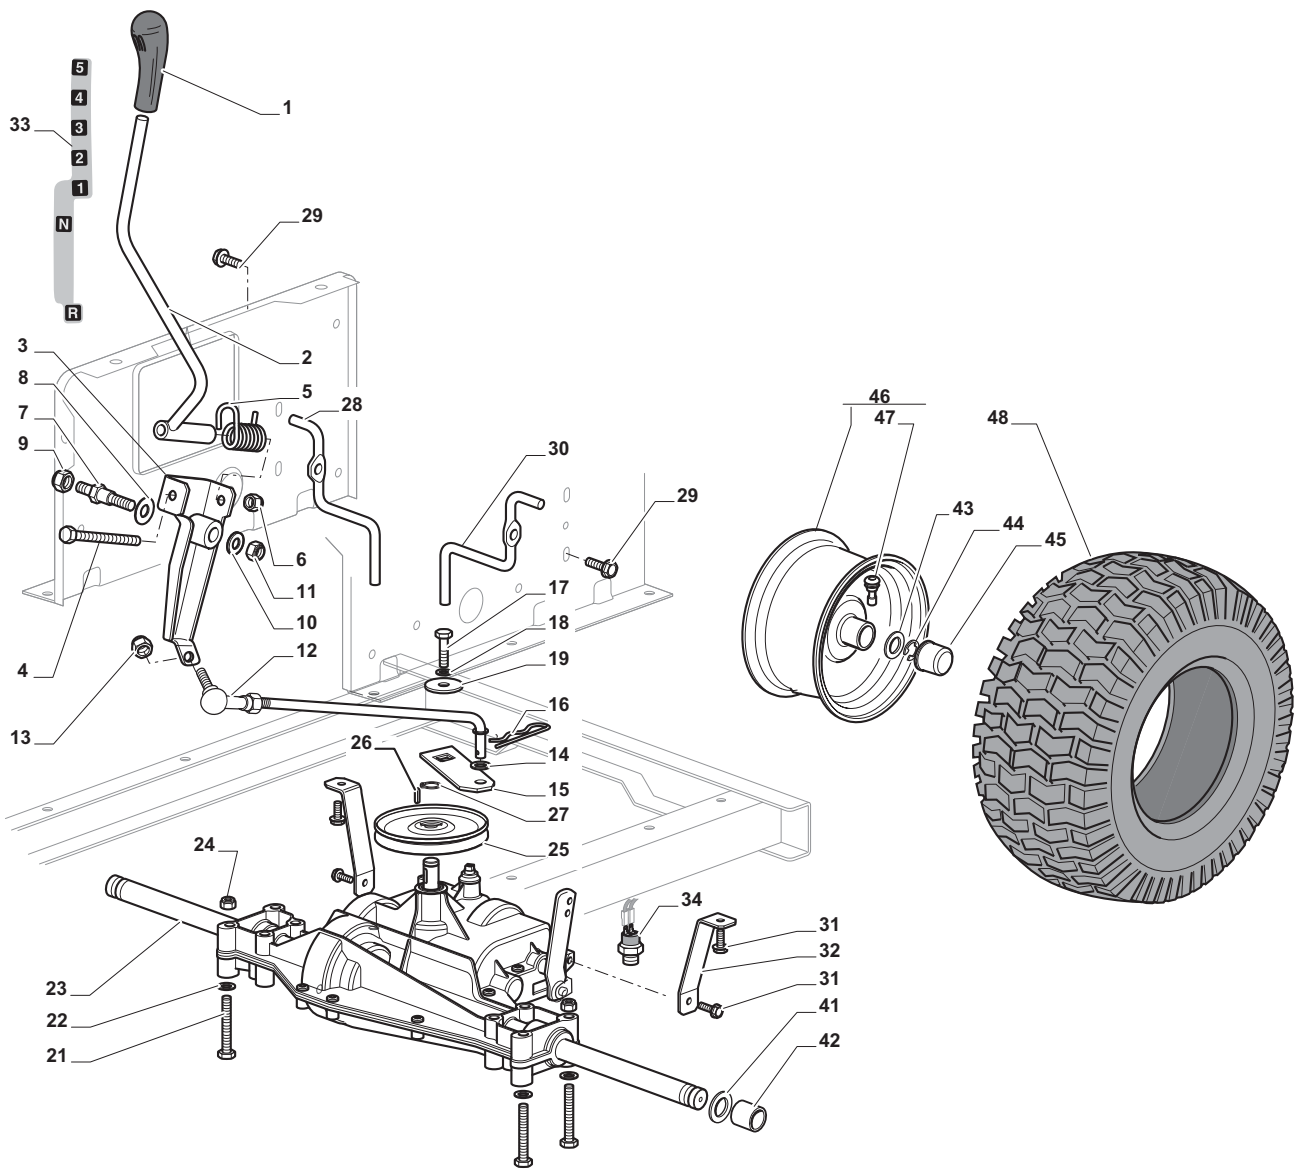

Transmission							
POS	CODE	Q.TY	DESCRIZIONE	DESCRIPTION	DESCRIPTION	BESCHREIBUNG	NOTES
1	325394532/0	1	Manopola	Knob	Poignee	Griff	
2	382318233/0	1	Leva	Lever	Levier	Hebel	
3	382774259/0	1	Staffa	Clamp	Etrier	Bride	
4	12692050/0	1	Vite	Screw	Vis	Schraube	
5	25430226/0	1	Molla	Spring	Ressort	Feder	
6	12155000/0	1	Dado	Nut	Ecrou	Mutter	
7	25510035/0	1	Perno	Pin	Pivot	Bolzen	
8	22672151/0	1	Rondella	Washer	Rondelle	Scheibe	
9	12293201/0	1	Dado	Nut	Ecrou	Mutter	
10	12523060/0	1	Rondella	Washer	Rondelle	Scheibe	
11	12155010/0	1	Dado	Nut	Ecrou	Mutter	
12	382000567/0	1	Asta	Rod	Barre	Stange	
13	12154210/0	1	Dado	Nut	Ecrou	Mutter	
14	12521340/0	1	Rosetta	Washer	Rondelle	Scheibe	
15	325318235/0	1	Leva	Lever	Levier	Hebel	
16	12141418/0	1	Coppiglia	Cotter Pin	Goupille	Splint	
17	12735520/0	1	Vite	Screw	Vis	Schraube	
18	12540040/0	1	Rosetta	Washer	Rondelle	Scheibe	
19	22680009/0	1	Rondella	Washer	Rondelle	Scheibe	
21	12691600/0	4	Vite	Screw	Vis	Schraube	
22	12521350/0	4	Rondella	Washer	Rondelle	Scheibe	
23	18400912/0	1	Asse Posteriore	Rear Axle	Axe Arriere	Hinterachse	Dana 4360-211
24	12155000/0	4	Dado	Nut	Ecrou	Mutter	
25	82601509/0	1	Puleggia	Pulley	Poulie	Riemenscheibe	
26	12139430/0	1	Linguetta	Key	Clavette	Keil	
27	12608950/0	1	Anello Elastico	Snap Ring	Anneau Ressort	Sprengring	
28	125270329/0	1	Guidacinghia	Belt Guide	Guide De Courroire	Riemenführung	
29	12735599/0	2	Vite	Screw	Vis	Schraube	
30	125270330/0	1	Guidacinghia	Belt Guide	Guide De Courroire	Riemenführung	
31	125943009/0	4	Vite	Screw	Vis	Schraube	
32	325785315/0	2	Supporto	Support	Support	Halter	
33	114363451/0	1	Etichetta	Label	Etiquette	Klebzettel	
34	19410610/0	1	Interrutt. Cambio	Gearbox Switch	Int. Boîte De Vitesse	Antrieb Schalter	
41	25670005/1	2	Rosetta	Washer	Rondelle	Scheibe	
42	125160055/0	2	Distanziale	Spacer	Entretoise	Entfernungsstück	
43	25670005/1	6	Rosetta	Washer	Rondelle	Scheibe	
44	12001010/0	2	Anello Elastico	Snap Ring	Anneau Ressort	Sprengring	
45	322110233/0	2	Coprizzo	Hub Cover	Couvre Moyeu	Nabendeckel	
46	382000597/0	2	Cerchio Ruota	Rimm	Bandage Roue	Hintrerrad Felger	
47	25950000/0	2	Valvola	Valve	Soupape	Ventil	
48	125590015/0	2	Pneumatico	Shoe	Pneu	Reifen