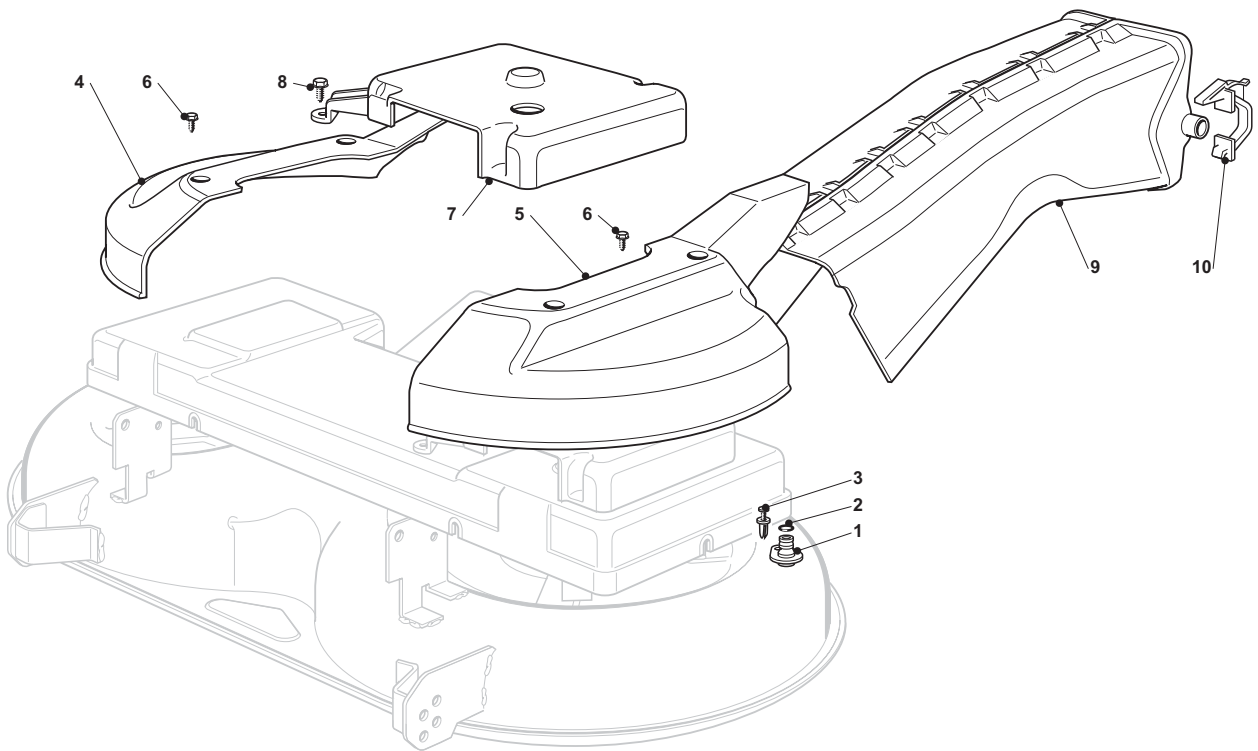

Guards And Conveyor							
POS	CODE	Q.TY	DESCRIZIONE	DESCRIPTION	DESCRIPTION	BESCHREIBUNG	NOTES
1	25033060/0	2	Attacco Tubo Acqua	Water Hose Connection	Raccord Tuyau D'Eau	Wasseranschluss	
2	19035000/0	2	Anello Or	O Ring	O Ring	O Ring	
3	12500030/0	2	Rivetto	Rivet	Rivet	Niet	
4	25060104/0	1	Carter Nero	Guard Black	Carter Noire	Blech Schwarz	
5	25060105/0	1	Carter Nero	Guard Black	Carter Noire	Blech Schwarz	
6	12735403/0	4	Vite	Screw	Vis	Schraube	
7	25600049/0	1	Protezione	Guard	Protection	Schutz	
8	12735403/0	3	Vite	Screw	Vis	Schraube	
9	382108021/0	1	Convogliatore	Conveyor	Convoyeur	Blechsatz	
10	25774373/0	2	Staffa	Clamp	Bride	Bride