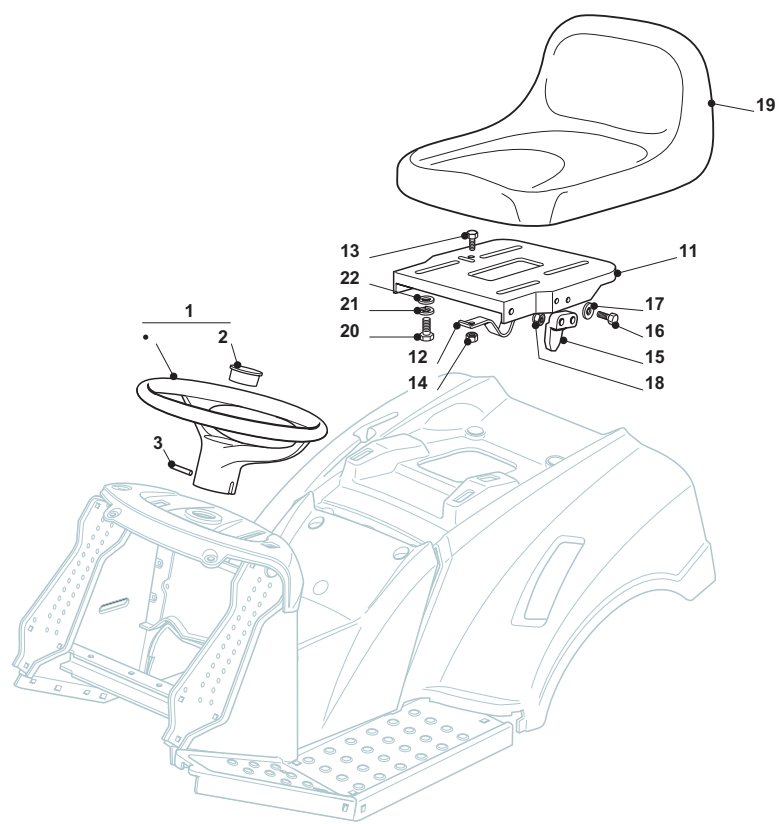

Seat & Steering Wheel							
POS	CODE	Q.TY	DESCRIZIONE	DESCRIPTION	DESCRIPTION	BESCHREIBUNG	NOTES
1	25961201/0	1	Volante	Steering Wheel	Volant	Lenkrad	
2	25120230/0	1	Tappo	Cap	Bouchon	Stopfen	
3	12620299/0	1	Spina	Pin	Goupille	Stift	
11	25547033/1	1	Piastra	Plate	Plaque	Platte	
12	25430223/2	1	Molla	Spring	Ressort	Feder	
13	12789000/0	1	Vite	Screw	Vis	Schraube	
14	12154330/0	1	Dado	Nut	Ecrou	Mutter	
15	27063021/1	1	Camma	Cam	Came	Nocken	
16	12789100/0	2	Vite	Screw	Vis	Schraube	
17	12523020/0	2	Rosetta	Washer	Rondelle	Scheibe	
18	12154330/0	2	Dado	Nut	Ecrou	Mutter	
19	125722470/0	1	Sedile	Seat	Siege	Sitz	
20	12793101/0	4	Vite	Screw	Vis	Schraube	
21	12583500/0	4	Grower	Grower	Grower	Grower	
22	12523060/0	4	Rondella	Washer	Rondelle	Scheibe