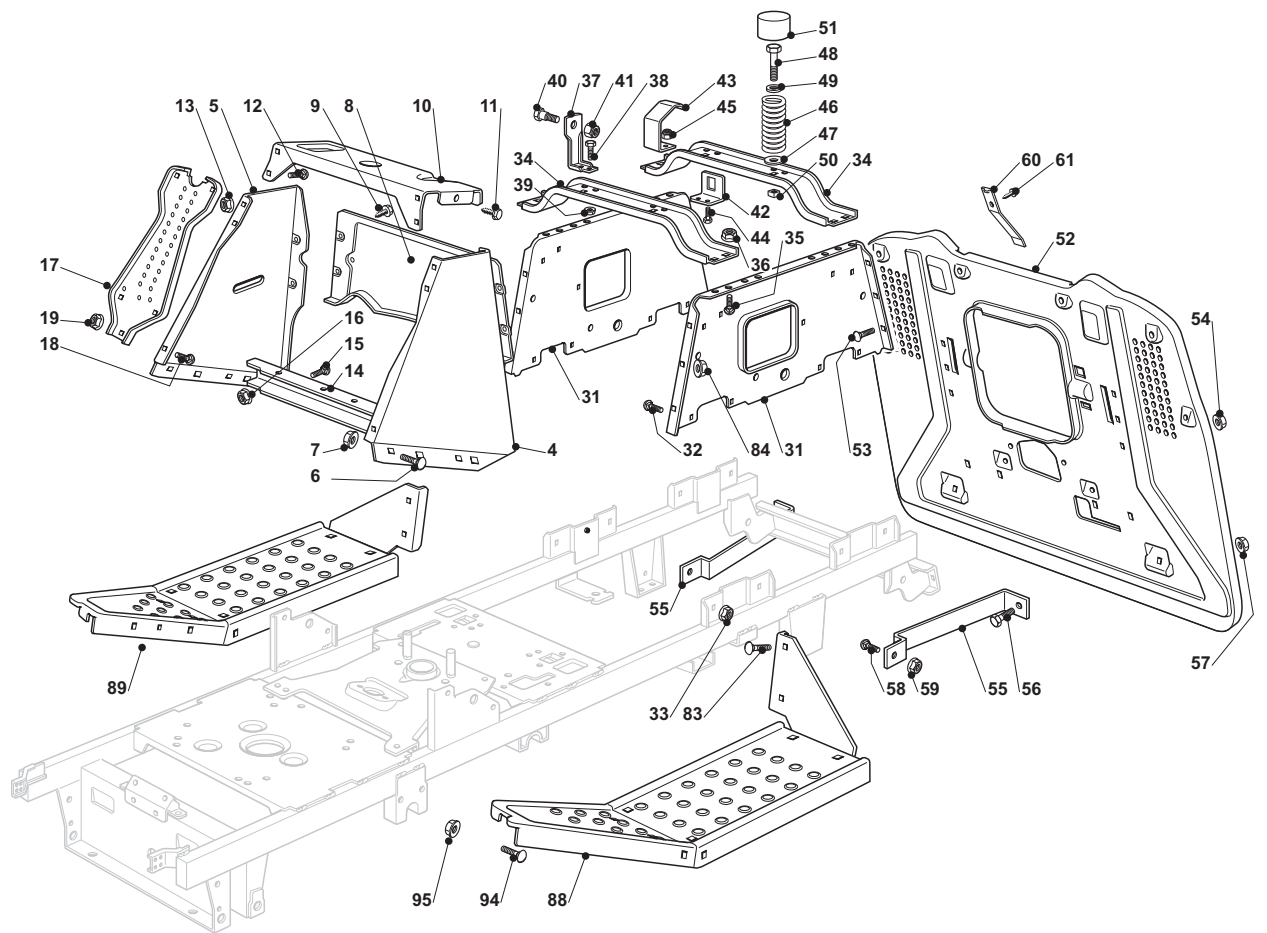

Chassis							
POS	CODE	Q.TY	DESCRIZIONE	DESCRIPTION	DESCRIPTION	BESCHREIBUNG	NOTES
4	325785243/1	1	Supp. Cruscotto Sin.	Left Dashboard Supp.	Support Tableau Gauche	Linker Konsolehalter	
5	25785245/0	1	Supp. Cruscotto Destro	Right Dashboard Supp.	Support Tableau Droite	Rechter Konsolehalter	
6	12818690/0	4	Vite	Screw	Vis	Schraube	
7	12293201/0	4	Dado	Nut	Ecrou	Mutter	
8	382785151/1	1	Supp. Cruscotto Posteriore	Rear Dashboard Supp	Support Tableau Arriere	Konsole Hinterrad	
9	12735110/0	4	Vite	Screw	Vis	Schraube	
10	25785255/0	1	Supp. Cruscotto Centr.	Central Dashboard Supp	Support Tableau Centr.	Zentr. Konsole Halter	
11	12735110/0	2	Vite	Screw	Vis	Schraube	
12	12815200/0	4	Vite	Screw	Vis	Schraube	
13	12292102/0	4	Dado	Nut	Ecrou	Mutter	
14	25785241/0	1	Supporto	Support	Support	Halter	
15	12815200/0	2	Vite	Screw	Vis	Schraube	
16	12292102/0	2	Dado	Nut	Ecrou	Mutter	
17	382785153/1	2	Supp. Cruscotto Anteriore	Front Dashboard Supp	Support Tableau Avant	Konsole Vorderrad	
18	12815200/0	2	Vite	Screw	Vis	Schraube	
19	12292102/0	2	Dado	Nut	Ecrou	Mutter	
31	325785249/1	2	Supporto Sedile	Seat Support	Support Siege	Sitzhalter	
32	12815200/0	8	Vite	Screw	Vis	Schraube	
33	12292102/0	8	Dado	Nut	Ecrou	Mutter	
34	325785257/1	2	Supporto Sedile	Seat Support	Support Siege	Sitzhalter	
35	12818690/0	8	Vite	Screw	Vis	Schraube	
36	12293201/0	8	Dado	Nut	Ecrou	Mutter	
37	25755039/0	2	Squadretta	Bracket	Equerre-Support	Winkel	
38	12792611/0	4	Vite	Screw	Vis	Schraube	
39	12293201/0	4	Dado	Nut	Ecrou	Mutter	
40	22524970/2	2	Perno	Pin	Pivot	Bolzen	
41	12155010/0	2	Dado	Nut	Ecrou	Mutter	
42	25755043/0	1	Squadretta	Bracket	Equerre-Support	Winkel	
43	25430253/0	1	Molla	Spring	Ressort	Feder	
44	12789000/0	2	Vite	Screw	Vis	Schraube	
45	12154330/0	2	Dado	Nut	Ecrou	Mutter	
46	125430257/1	2	Molla	Spring	Ressort	Feder	
47	12523070/0	2	Rondella	Washer	Rondelle	Scheibe	
48	12760515/0	2	Vite	Screw	Vis	Schraube	
49	22671653/0	2	Rosetta	Washer	Rondelle	Scheibe	
50	12360425/0	2	Dado	Nut	Ecrou	Mutter	
51	25122000/2	2	Cuffia	Hood	Protecteur	Schutzkasten	
52	382547041/1	1	Piastra	Plate	Plaque	Platte	
53	12792611/0	6	Vite	Screw	Vis	Schraube	
54	12293201/0	6	Dado	Nut	Ecrou	Mutter	
55	25650119/0	2	Rinforzo	Plate Stiffening	Renforcement Plaque	Platteverstaerkug	
56	12792611/0	2	Vite	Screw	Vis	Schraube	
57	12293201/0	2	Dado	Nut	Ecrou	Mutter	
58	12818690/0	2	Vite	Screw	Vis	Schraube	
59	12293201/0	2	Dado	Nut	Ecrou	Mutter	
60	27430554/0	1	Molla	Spring	Ressort	Feder	
61	12735110/0	1	Vite	Screw	Vis	Schraube	
83	12792611/0	4	Vite	Screw	Vis	Schraube	
84	12293201/0	4	Dado	Nut	Ecrou	Mutter	
88	382510079/0	1	Supporto Pedana Sinistro	Left Footboard Support	Support Marche pied Gauche	Linke Fussbretthalter	
89	382510077/0	1	Supporto Pedana Destro	Right Footboard Support	Support Marche pied Droite	Rechte Fussbretthalter	
94	12815200/0	4	Vite	Screw	Vis	Schraube	
95	12292102/0	4	Dado	Nut	Ecrou	Mutter