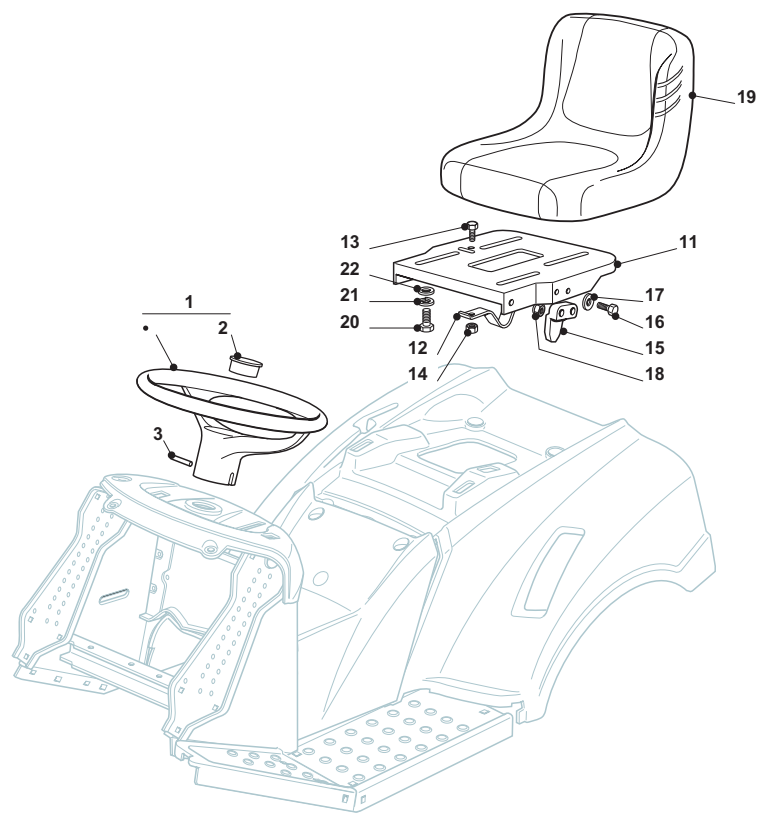

Seat & Steering Wheel							
POS	CODE	Q.TY	DESCRIZIONE	DESCRIPTION	DESCRIPTION	BESCHREIBUNG	NOTES
1	25961201/0	1	Volante	Steering Wheel	Volant	Lenkrad	
2	25120230/0	1	Tappo	Cap	Bouchon	Stopfen	
3	12620299/0	1	Spina	Pin	Goupille	Stift	
11	25547033/1	1	Piastra	Plate	Plaque	Platte	
12	25430223/2	1	Molla	Spring	Ressort	Feder	
13	12789000/0	1	Vite	Screw	Vis	Schraube	
14	12154330/0	1	Dado	Nut	Ecrou	Mutter	
15	27063021/1	1	Camma	Cam	Came	Nocken	
16	12789100/0	2	Vite	Screw	Vis	Schraube	
17	12523020/0	2	Rosetta	Washer	Rondelle	Scheibe	
18	12154330/0	2	Dado	Nut	Ecrou	Mutter	
19	25722463/0	1	Sedile	Seat	Siege	Sitz	
20	12793101/0	4	Vite	Screw	Vis	Schraube	
21	12583500/0	4	Grower	Grower	Grower	Grower	
22	12523060/0	4	Rondella	Washer	Rondelle	Scheibe