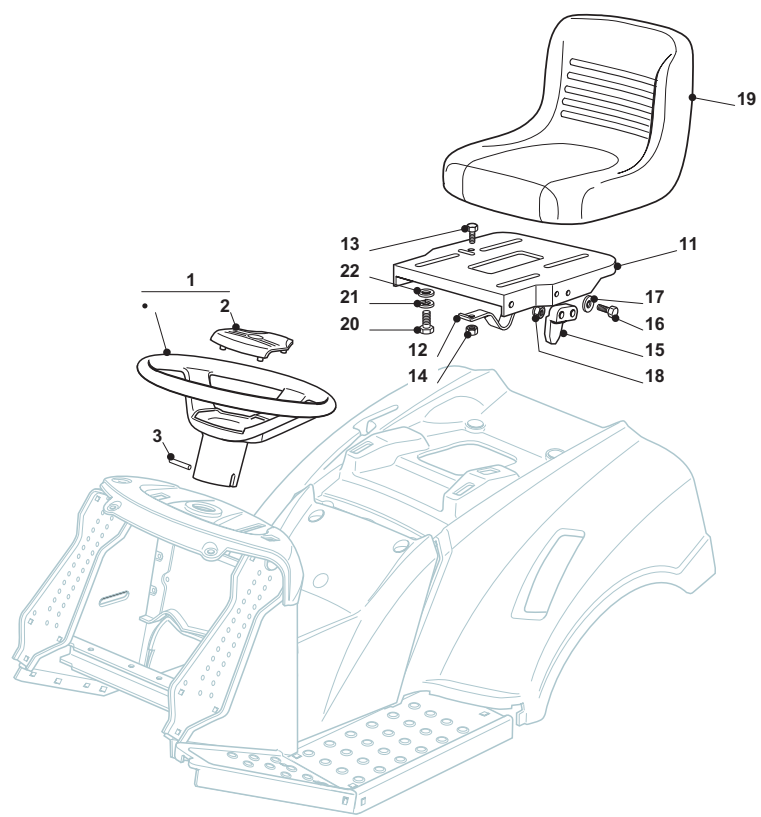

Seat & Steering Wheel							
POS	CODE	Q.TY	DESCRIZIONE	DESCRIPTION	DESCRIPTION	BESCHREIBUNG	NOTES
1	25961216/0	1	Volante,Nero	Steering Wheel	Volant,Noire	Lenkrad,Schwarz	
2	25580501/0	1	Tappo,Nero	Cap	Bouchon,Noire	Stopfen,Schwarz	
3	12620299/0	1	Spina	Pin	Goupille	Stift	
11	25547033/1	1	Piastra	Plate	Plaque	Platte	
12	25430223/2	1	Molla	Spring	Ressort	Feder	
13	12789000/0	1	Vite	Screw	Vis	Schraube	
14	12154330/0	1	Dado	Nut	Ecrou	Mutter	
15	27063021/1	1	Camma	Cam	Came	Nocken	
16	12789100/0	2	Vite	Screw	Vis	Schraube	
17	12523020/0	2	Rosetta	Washer	Rondelle	Scheibe	
18	12154330/0	2	Dado	Nut	Ecrou	Mutter	
19	125722471/0	1	Sedile	Seat	Siege	Sitz	
20	12793101/0	4	Vite	Screw	Vis	Schraube	
21	12583500/0	4	Grower	Grower	Grower	Grower	
22	12523060/0	4	Rondella	Washer	Rondelle	Scheibe