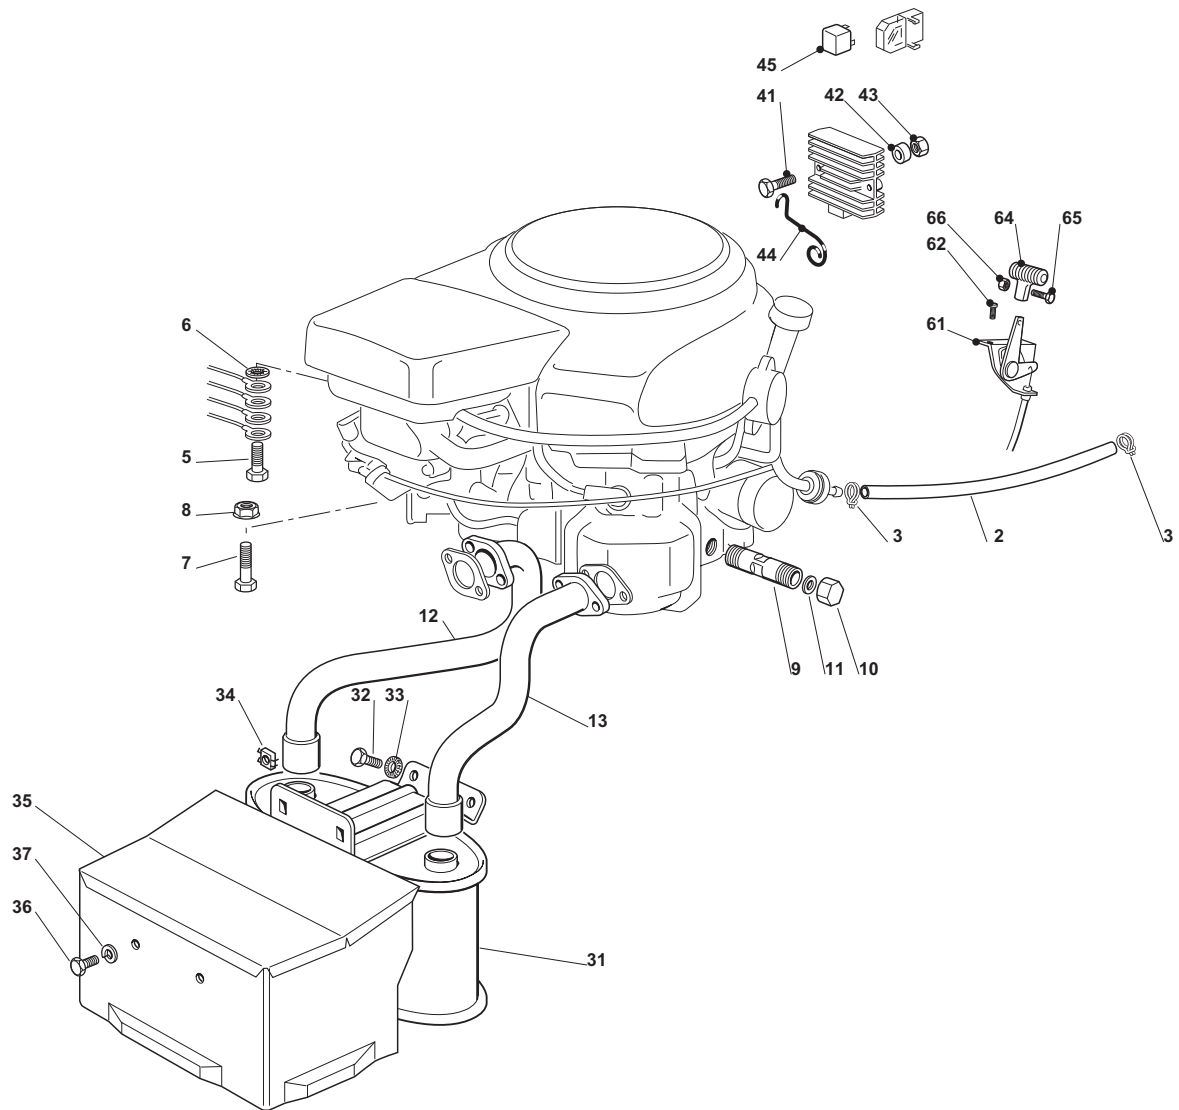

Engine - Honda GCV 530							
POS	CODE	Q.TY	DESCRIZIONE	DESCRIPTION	DESCRIPTION	BESCHREIBUNG	NOTES
2	25869057/0	1	Tubo Collegamento (1000 Mm)	Connecting Tube (1000 Mm)	Tube De Connexion (1000 Mm)	Verbindungsrohr (1000 Mm)	
3	18375051/1	2	Fascetta	Fair Led	Fixation De Cable	Kabelbefestigung	
5	12735599/0	1	Vite	Screw	Vis	Schraube	
6	12540260/0	1	Rondella	Washer	Rondelle	Scheibe	
7	12691115/0	4	Vite	Screw	Vis	Schraube	
8	12154210/0	4	Dado	Nut	Ecrou	Mutter	
9	125598052/1	1	Prolunga Scarico Olio	Oil Discharge Extension	Extension Dech. Huile	Öl Abfluss	
10	18737849/0	1	Tappo Per Prolunga	Oil Cap	Bouchon Huile	Oelverschluss	
11	18401001/1	1	Guarnizione	Oil Seal	Garniture	Dichtung	
12	18738221/0	1	Tubo Scarico Destro	Exhaust Tube Right	Tube Echappement Droit	Abgasungrohr, Rechte	
13	18738222/0	1	Tubo Scarico Sinistro	Exhaust Tube Left	Tube Echappement Gau.	Abgasungrohr, Linke	
31	82750003/0	1	Silenziatore	Muffler	Silenceux	Auspuff	
32	12793102/0	2	Vite	Screw	Vis	Schraube	
33	12540260/0	2	Rondella	Washer	Rondelle	Scheibe	
34	12360425/0	2	Dado	Nut (Mech.)	Ecrou	Mutter	
35	82598005/2	1	Protezione	Guard	Protection	Schutze	
36	12792611/0	2	Vite	Screw	Vis	Schraube	
37	12583500/0	2	Grower	Grower	Grower	Grower	
41	12815221/0	2	Vite	Screw	Vis	Schraube	
42	22170950/0	2	Distanziale	Spacer	Entretoise	Entfernungsstück	
43	12292102/0	2	Dado	Nut	Ecrou	Mutter	
44	27430561/0	1	Molla	Spring	Ressort	Feder	
45	33567000/0	1	Rele'	Relay	Relais	Relais	
61	82000200/1	1	Acceleratore	Accelerator	Accelérateur	Gas Zug	
62	125943012/0	2	Vite	Screw	Vis	Schraube	
64	25394501/0	1	Manopolina	Handle	Poigne	Griff	
65	12726388/0	1	Vite	Screw	Vis	Schraube	
66	12290800/0	1	Dado	Nut	Ecrou	Mutter