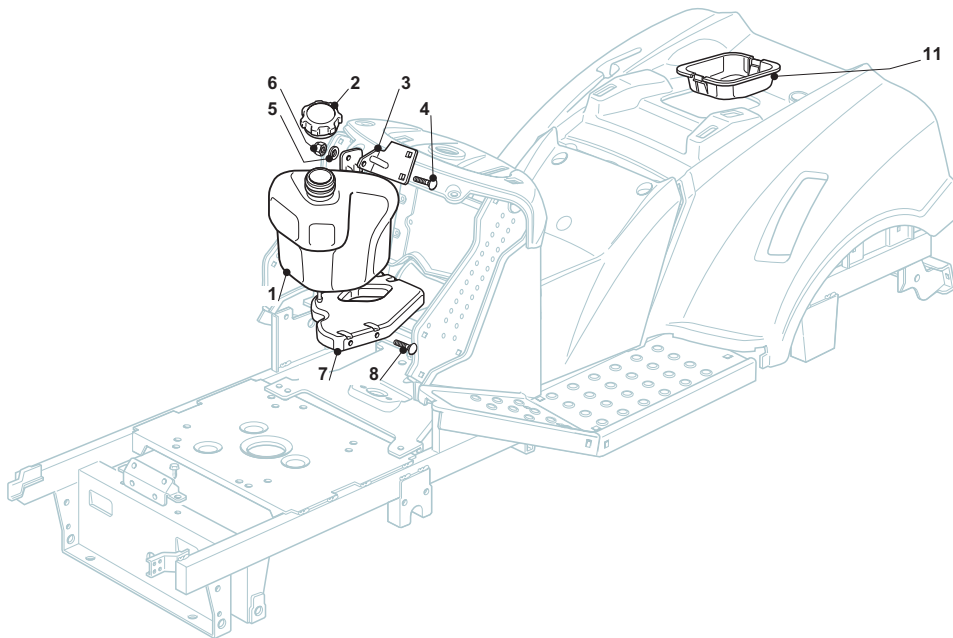

Tank							
POS	CODE	Q.TY	DESCRIZIONE	DESCRIPTION	DESCRIPTION	BESCHREIBUNG	NOTES
1	325735124/0	1	Serbatoio	Tank	Reservoir	Tank	
2	25795001/1	1	Tappo Serbatoio	Cap	Bouchon	Tankverschluss	
3	325785291/0	1	Supporto	Support	Support	Halter	
4	12789195/0	1	Vite	Screw	Vis	Schraube	
5	12581500/0	1	Grower	Grower	Grower	Grower	
6	12437503/0	1	Piastrina	Plate	Plaque	Platte	
7	325785289/0	1	Supporto	Support	Support	Halter	
8	12735403/0	4	Vite	Screw	Vis	Schraube	
11	325207176/0	1	Vaschetta	Basin	Cuvette	Wanne