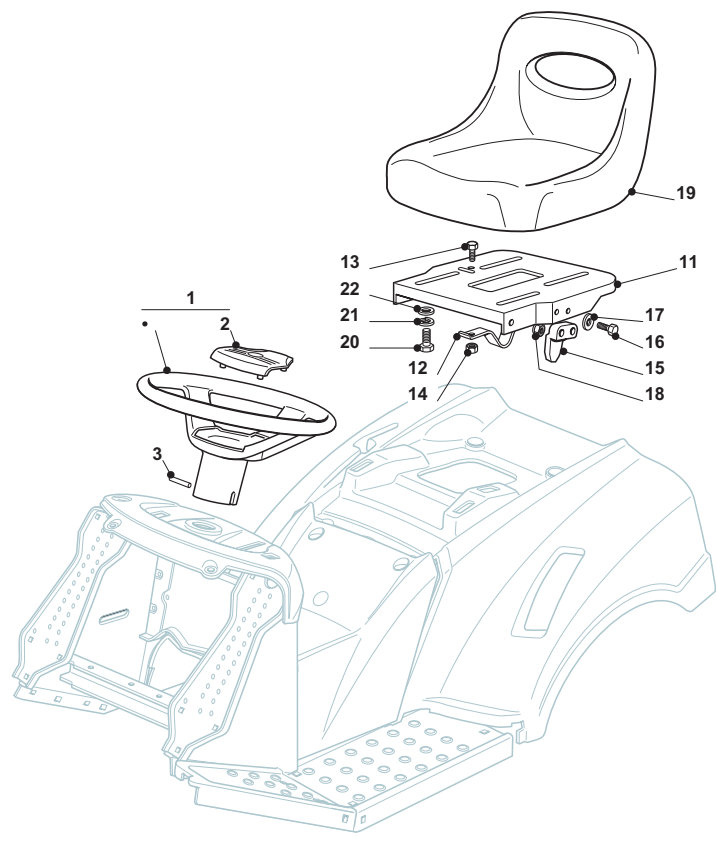

Seat & Steering Wheel							
POS	CODE	Q.TY	DESCRIZIONE	DESCRIPTION	DESCRIPTION	BESCHREIBUNG	NOTES
1	25961212/0	1	Volante,Grigio	Steering Wheel	Volant,Gris	Lenkrad,Grau	
2	325580500/0	1	Tappo,Grigio	Cap	Bouchon,Gris	Stopfen,Grau	
3	12620299/0	1	Spina	Pin	Goupille	Stift	
11	25547033/1	1	Piastra	Plate	Plaque	Platte	
12	25430223/2	1	Molla	Spring	Ressort	Feder	
13	12789000/0	1	Vite	Screw	Vis	Schraube	
14	12154330/0	1	Dado	Nut	Ecrou	Mutter	
15	27063021/1	1	Camma	Cam	Came	Nocken	
16	12789100/0	2	Vite	Screw	Vis	Schraube	
17	12523020/0	2	Rosetta	Washer	Rondelle	Scheibe	
18	12154330/0	2	Dado	Nut	Ecrou	Mutter	
19	25722453/1	1	Sedile	Seat	Siege	Sitz	
20	12793101/0	4	Vite	Screw	Vis	Schraube	
21	12583500/0	4	Grower	Grower	Grower	Grower	
22	12523060/0	4	Rondella	Washer	Rondelle	Scheibe