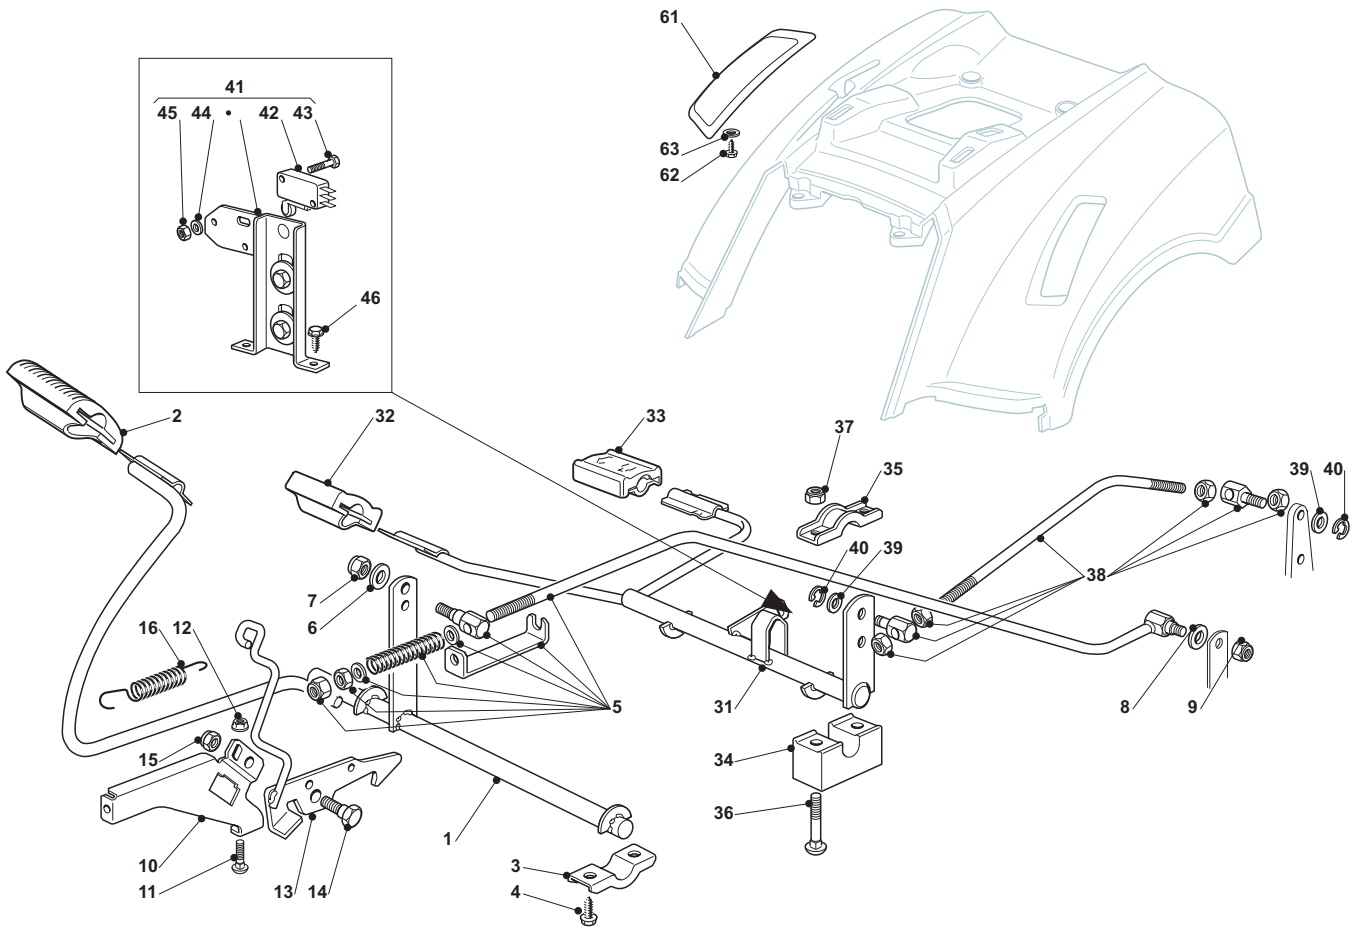

Brake And Gearbox Controls				models with transmission Hydro-Gear T2-ADBF-2X3C-17X1			
POS	CODE	Q.TY	DESCRIZIONE	DESCRIPTION	DESCRIPTION	BESCHREIBUNG	NOTES
1	82500029/1	1	Pedale	Pedal	Pedal	Pedal	
2	325110416/0	1	Copristaffa	Clamp Cover	Couvre Etrier	Bridedeckel	
3	27546015/1	2	Piastrina	Plate	Plaque	Platte	
4	12729601/1	4	Vite	Screw	Vis	Schraube	
5	382000627/0	1	Asta (Hydro-Gear)	Rod (Hydro-Gear)	Barre (Hydro-Gear)	Stange (Hydro-Gear)	
6	12521350/0	1	Rondella	Washer	Rondelle	Scheibe	
7	12155000/0	1	Dado	Nut	Ecrou	Mutter	
8	12521350/0	1	Rondella	Washer	Rondelle	Scheibe	
9	12155000/0	1	Dado	Nut	Ecrou	Mutter	
10	25785261/0	1	Supporto	Support	Support	Halter	
11	12815200/0	2	Vite	Screw	Vis	Schraube	
12	12292102/0	2	Dado	Nut	Ecrou	Mutter	
13	82000531/0	1	Asta	Rod	Barre	Stange	
14	22524970/2	1	Perno	Pin	Pivot	Bolzen	
15	12155000/0	1	Dado	Nut	Ecrou	Mutter	
16	25430213/0	1	Molla	Spring	Ressort	Feder	
31	382000605/0	1	Pedale Avanzamento	Drive Pedal	Pedale Transmission	Getriebepedal	
32	325110417/0	1	Copristaffa Anteriore	Clamp Cover Front	Couvre Etrier Avant	Bridedeckel Vorde	
33	325110418/0	1	Copristaffa Posteriore	Clamp Cover Rear	Couvre Etrier Arriere	Bridedeckel Hinter	
34	25785185/0	2	Supporto	Support	Support	Halter	
35	27546015/1	2	Piastrina	Plate	Plaque	Platte	
36	12815245/0	4	Vite	Screw	Vis	Schraube	
37	12154510/0	4	Dado	Nut	Ecrou	Mutter	
38	382000578/0	1	Asta (Hydro-Gear)	Rod (Hydro-Gear)	Barre (Hydro-Gear)	Stange (Hydro-Gear)	
39	12523040/0	2	Rosetta	Washer	Rondelle	Scheibe	
40	112000940/0	2	Benzing	Benzing	Benzing	Benzing	
41	382394853/0	1	Ass. Micro	Switch Ass.Y	Micro. Ens.	Mikrosatz	
42	19410609/0	1	Interrutt. Folle	Microswitch	Microinterrupteur	Mikroschalter	
43	12735602/0	2	Vite	Screw	Vis	Schraube	
44	12581100/0	2	Grower	Grower	Grower	Grower	
45	12290791/0	2	Dado	Nut	Ecrou	Mutter	
46	12735110/0	2	Vite	Screw	Vis	Schraube	
61	25207171/0	1	Copertura (Hydro)	Cover (Hydro)	Couvre (Hydro)	Kappe (Hydro)	
62	12735402/0	2	Vite	Screw	Vis	Schraube	
63	12523050/0	4	Rosetta	Washer	Rondelle	Scheibe