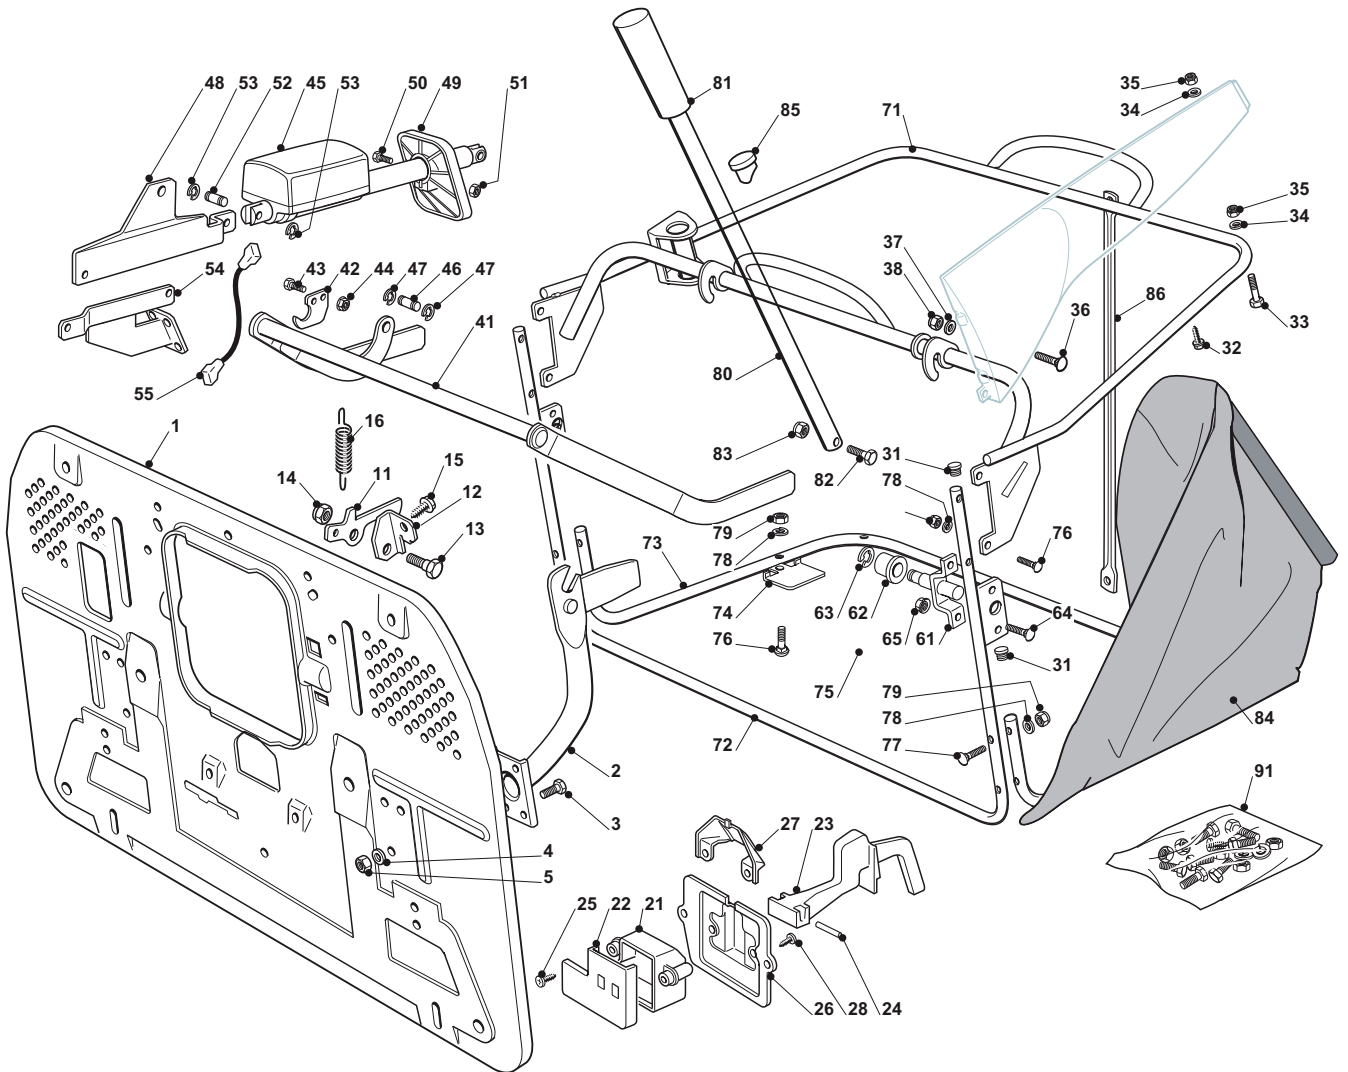

Grasscatcher

for model with electrical grasscatcher lifting

POS	CODE	Q.TY	DESCRIZIONE	DESCRIPTION	DESCRIPTION	BESCHREIBUNG	NOTES
1	382547053/0	1	Piastra	Plate	Plaque	Platte	
2	82774245/0	2	Supporto	Support	Support	Halter	
3	12793102/0	6	Vite	Screw	Vis	Schraube	
4	12523060/0	6	Rondella	Washer	Rondelle	Scheibe	
5	12293201/0	6	Dado	Nut	Ecrou	Mutter	
11	325774417/0	1	Staffa	Clamp	Etrier	Bride	
12	325755031/1	1	Squadretta	Bracket	Equerre-Support	Winkel	
13	125510080/1	1	Perno	Pin	Pivot	Bolzen	
14	12292102/0	1	Dado	Nut	Ecrou	Mutter	
15	12735122/0	1	Vite	Screw	Vis	Schraube	
16	27430579/0	1	Molla	Spring	Ressort	Feder	
21	25600041/0	1	Protezione Micro	Micro Protection	Protection Micro	Schutz	
22	25600042/0	1	Coperchio Protezione	Protection Cover	Couvercle Protection	Schutzdeckel	
23	25318124/0	1	Leva	Lever	Levier	Hebel	
24	12400030/0	1	Perno	Pin	Pivot	Bolzen	
25	12728510/0	1	Vite	Screw	Vis	Schraube	
26	25785272/0	1	Protezione Micro	Micro Protection	Protection Micro	Schutz	
27	25600048/0	1	Chiusura Deflettore	Deflector Cover	Couvercle Deflecteur	Abweiserdeckel	
28	12728450/0	2	Vite	Screw	Vis	Schraube	
31	18566110/0	4	Puntale	Cap	Bouchon	Pfropfen	
32	12735410/0	4	Vite	Screw	Vis	Schraube	
33	12689500/0	2	Vite	Screw	Vis	Schraube	
34	12521330/0	4	Rosetta	Washer	Rondelle	Scheibe	
35	12154510/0	4	Dado	Nut	Ecrou	Mutter	
36	12815220/0	2	Vite	Screw	Vis	Schraube	
37	12521330/0	2	Rosetta	Washer	Rondelle	Scheibe	
38	12154510/0	2	Dado	Nut	Ecrou	Mutter	
41	82000507/0	1	Asse Sollevamento	Axle	Axe	Achse	
42	25774317/0	2	Piastrina	Plate	Plaque	Platte	
43	12815210/0	4	Vite	Screw	Vis	Schraube	
44	12154510/0	4	Dado	Nut	Ecrou	Mutter	
45	18001000/0	1	Attuatore	Actuator	Actuateur	Aktuator	
46	25510083/0	1	Perno	Pin	Pivot	Bolzen	
47	12000955/0	2	Anello Elastico	Snap Ring	Anneau Ressort	Sprengring	
48	25785197/0	1	Supporto Attuatore	Support	Support	Halter	
49	25600060/0	1	Protezione Attuatore	Protection	Protection	Schutz	
50	12727795/0	1	Vite	Screw	Vis	Schraube	
51	12154330/0	1	Dado	Nut	Ecrou	Mutter	
52	25510083/0	1	Perno	Pin	Pivot	Bolzen	
53	12000955/0	2	Anello Elastico	Snap Ring	Anneau Ressort	Sprengring	
54	82650209/0	1	Rinforzo	Stiffening	Reinforcement	Verstaerkung	
55	125065030/0	1	Cavo Collegamento	Connecting Cable	Cable De Connexion	Verbindungskabel	
61	82785147/0	2	Supporto Fulcro	Support	Support	Halter	
62	25690001/0	2	Rullino	Roll	Rouleau	Walze	
63	12000956/0	2	Anello Elastico	Snap Ring	Anneau Ressort	Sprengring	
64	12818690/0	4	Vite	Screw	Vis	Schraube	
65	12293201/0	4	Dado	Nut	Ecrou	Mutter	
71	382800123/1	1	Telaio Superiore	Upper Frame	Chassis Superieur	Obererrahmen	
72	382800089/1	1	Telaio Bocca Sacco	Front Frame	Chassis Avant	Vorderrahmen	
73	325800031/0	1	Telaio Inferiore	Lower Frame	Chassis Inferieur	Unterrahmen	
74	25547131/0	1	Piastrina	Plate	Plaque	Platte	
75	382650039/0	1	Rinforzo Inferiore	Lower Stiffening	Renforcement Super.	Obere Verstaerkung	
76	12815220/0	6	Vite	Screw	Vis	Schraube	
77	12815245/0	4	Vite	Screw	Vis	Schraube	
78	12521330/0	10	Rosetta	Washer	Rondelle	Scheibe	
79	12154510/0	10	Dado	Nut	Ecrou	Mutter	
80	25869029/1	1	Tube	Rod	Tige	Stange	
81	25394508/0	1	Manopola	Handle	Poingee	Griff	
82	12674550/0	1	Vite	Screw	Vis	Schraube