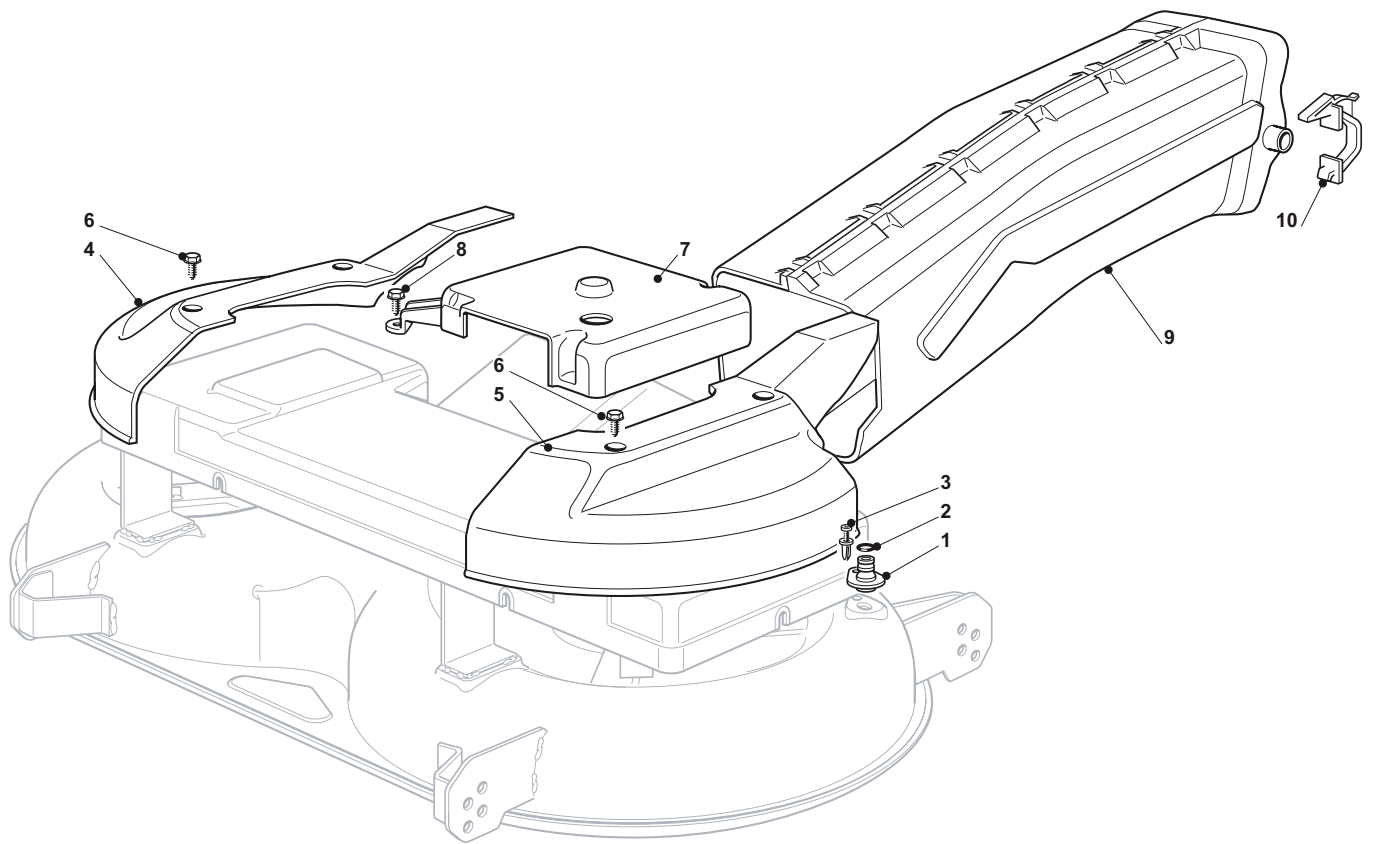

Guards And Conveyor							
POS	CODE	Q.TY	DESCRIZIONE	DESCRIPTION	DESCRIPTION	BESCHREIBUNG	NOTES
1	25033060/0	2	Attacco Tubo Acqua	Water Hose Connection	Raccord Tuyau D'Eau	Wasseranschluss	
2	19035000/0	2	Anello Or	O Ring	O Ring	O Ring	
3	12500030/0	2	Rivetto	Rivet	Rivet	Niet	
4	25060113/0	1	Carter Grigio	Guard Grey	Carter Gris	Blech Grun	*
4	25060104/0	1	Carter Nero	Guard Black	Carter Noire	Blech Schwarz	*
5	25060114/0	1	Carter Grigio	Guard Grey	Carter Gris	Blech Grun	*
5	25060105/0	1	Carter Nero	Guard Black	Carter Noire	Blech Schwarz	*
6	12735403/0	4	Vite	Screw	Vis	Schraube	
7	25600049/0	1	Protezione	Guard	Protection	Schutz	
8	12735403/0	3	Vite	Screw	Vis	Schraube	
9	382108017/0	1	Convogliatore	Conveyor	Convoyeur	Leitblechsatz	
10	25774373/0	2	Staffa	Clamp	Bride	Bride