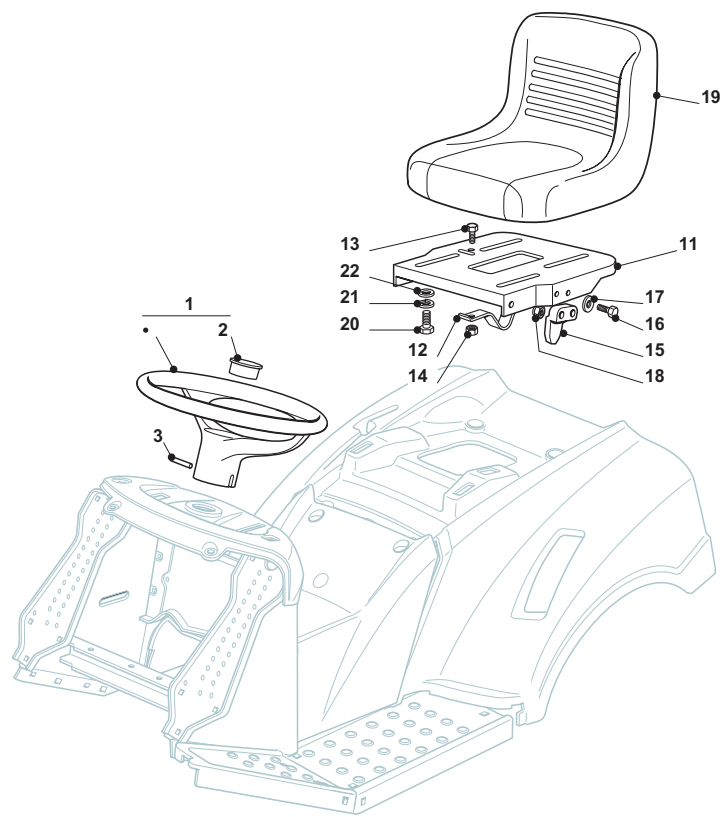

Seat & Steering Wheel							
POS	CODE	Q.TY	DESCRIZIONE	DESCRIPTION	DESCRIPTION	BESCHREIBUNG	NOTES
1	25961201/0	1	Volante	Steering Wheel	Volant	Lenkrad	
2	25120230/0	1	Tappo	Cap	Bouchon	Stopfen	
3	12620299/0	1	Spina	Pin	Goupille	Stift	
11	25547033/1	1	Piastra	Plate	Plaque	Platte	
12	25430223/2	1	Molla	Spring	Ressort	Feder	
13	12789000/0	1	Vite	Screw	Vis	Schraube	
14	12154330/0	1	Dado	Nut	Ecrou	Mutter	
15	27063021/1	1	Camma	Cam	Came	Nocken	
16	12789100/0	2	Vite	Screw	Vis	Schraube	
17	12523020/0	2	Rosetta	Washer	Rondelle	Scheibe	
18	12154330/0	2	Dado	Nut	Ecrou	Mutter	
19	125722471/0	1	Sedile	Seat	Siege	Sitz	
20	12793101/0	4	Vite	Screw	Vis	Schraube	
21	12583500/0	4	Grower	Grower	Grower	Grower	
22	12523060/0	4	Rondella	Washer	Rondelle	Scheibe