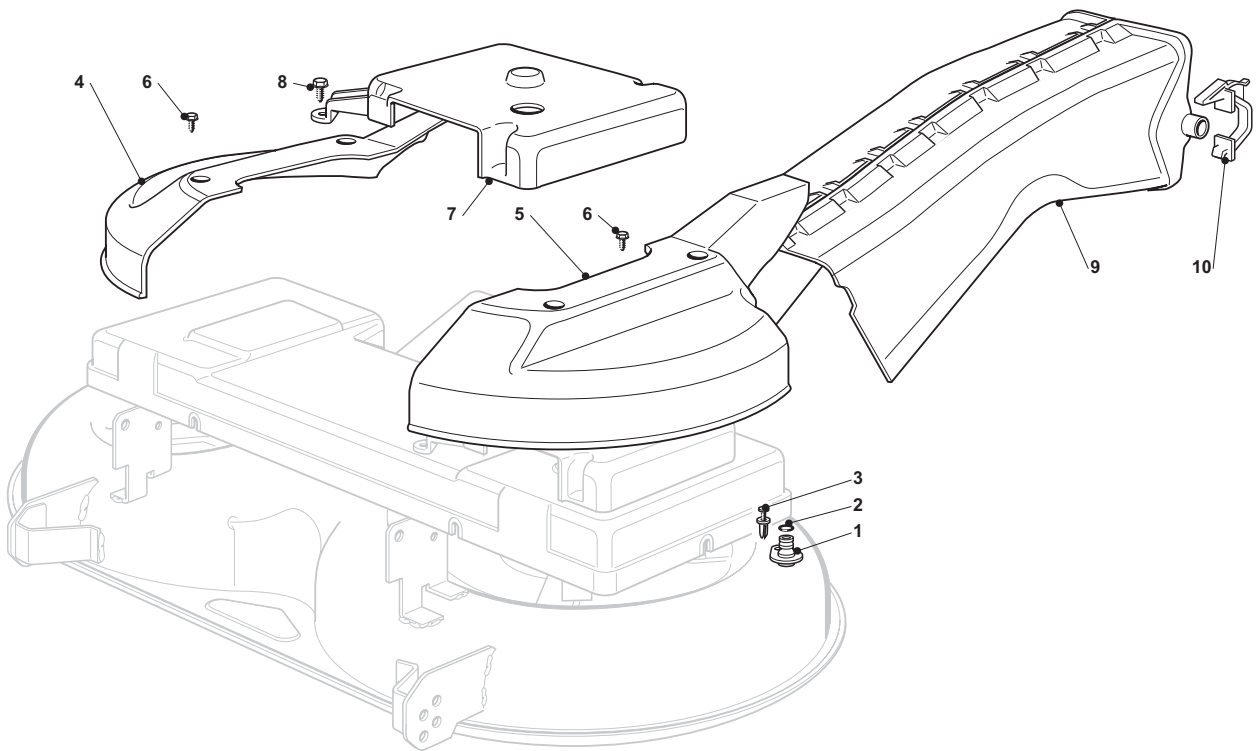

Guards And Conveyor							
POS	CODE	Q.TY	DESCRIZIONE	DESCRIPTION	DESCRIPTION	BESCHREIBUNG	NOTES
1	25033060/0	2	Attacco Tubo Acqua	Water Hose Connection	Raccord Tuyau D'Eau	Wasseranschluss	
2	19035000/0	2	Anello Or	O Ring	O Ring	O Ring	
3	12500030/0	2	Rivetto	Rivet	Rivet	Niet	
4	25060104/0	1	Carter Nero	Guard Black	Carter Noire	Blech Schwarz	
5	25060105/0	1	Carter Nero	Guard Black	Carter Noire	Blech Schwarz	
6	12735403/0	4	Vite	Screw	Vis	Schraube	
7	25600049/0	1	Protezione	Guard	Protection	Schutz	
8	12735403/0	3	Vite	Screw	Vis	Schraube	
9	382108021/0	1	Convogliatore	Conveyor	Convoyeur	Blechsatz	
10	25774373/0	2	Staffa	Clamp	Bride	Bride