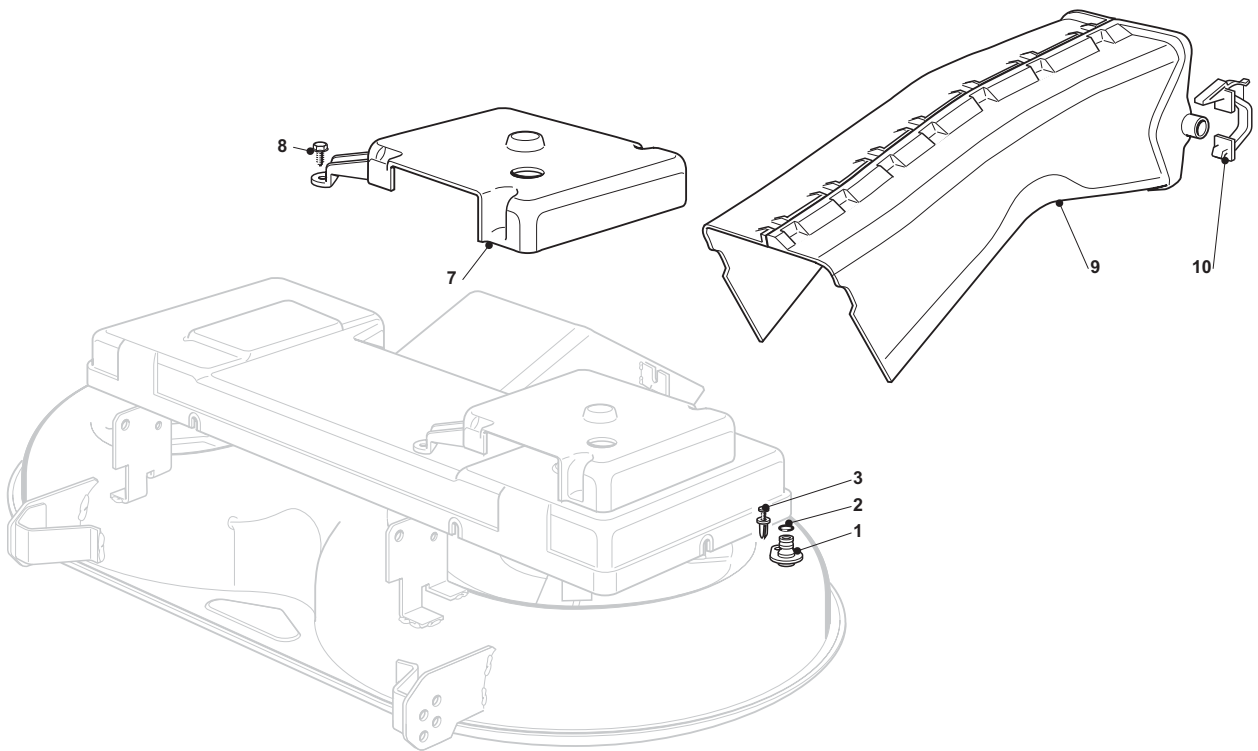

Guards And Conveyor							
POS	CODE	Q.TY	DESCRIZIONE	DESCRIPTION	DESCRIPTION	BESCHREIBUNG	NOTES
1	25033060/0	2	Attacco Tubo Acqua	Water Hose Connection	Raccord Tuyau D'Eau	Wasseranschluss	
2	19035000/0	2	Anello Or	O Ring	O Ring	O Ring	
3	12500030/0	2	Rivetto	Rivet	Rivet	Niet	
7	25600049/0	1	Protezione	Guard	Protection	Schutz	
8	12735403/0	3	Vite	Screw	Vis	Schraube	
9	382108021/0	1	Convogliatore	Conveyor	Convoyeur	Blechsatz	
10	25774373/0	2	Staffa	Clamp	Bride	Bride