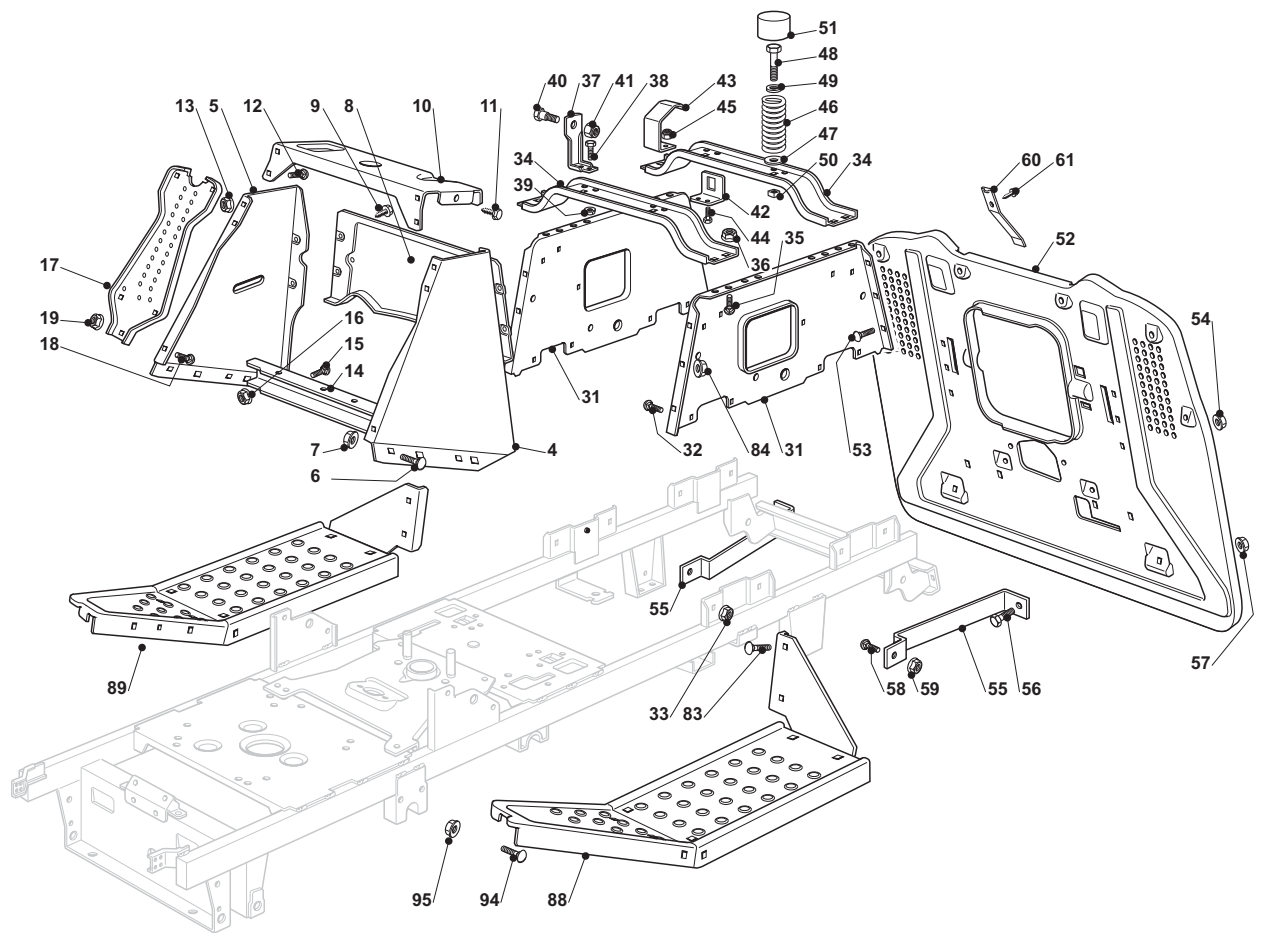

Chassis							
POS	CODE	Q.TY	DESCRIZIONE	DESCRIPTION	DESCRIPTION	BESCHREIBUNG	NOTES
4	325785243/1	1	Supp. Cruscotto Sin.	Left Dashboard Supp.	Support Tableau Gauche	Linker Konsolehalter	
5	25785245/0	1	Supp. Cruscotto Destro	Right Dashboard Supp.	Support Tableau Droite	Rechter Konsolehalter	
6	12818690/0	4	Vite	Screw	Vis	Schraube	
7	12293201/0	4	Dado	Nut	Ecrou	Mutter	
8	382785151/1	1	Supp. Cruscotto Posteriore	Rear Dashboard Supp	Support Tableau Arriere	Konsole Hinterrad	
9	12735110/0	4	Vite	Screw	Vis	Schraube	
10	25785255/0	1	Supp. Cruscotto Centr.	Central Dashboard Supp	Support Tableau Centr.	Zentr. Konsole Halter	
11	12735110/0	2	Vite	Screw	Vis	Schraube	
12	12815200/0	4	Vite	Screw	Vis	Schraube	
13	12292102/0	4	Dado	Nut	Ecrou	Mutter	
14	25785241/0	1	Supporto	Support	Support	Halter	
15	12815200/0	2	Vite	Screw	Vis	Schraube	
16	12292102/0	2	Dado	Nut	Ecrou	Mutter	
17	382785153/1	2	Supp. Cruscotto Anteriore	Front Dashboard Supp	Support Tableau Avant	Konsole Vorderrad	
18	12815200/0	2	Vite	Screw	Vis	Schraube	
19	12292102/0	2	Dado	Nut	Ecrou	Mutter	
31	325785249/1	2	Supporto Sedile	Seat Support	Support Siege	Sitzhalter	
32	12815200/0	8	Vite	Screw	Vis	Schraube	
33	12292102/0	8	Dado	Nut	Ecrou	Mutter	
34	325785257/1	2	Supporto Sedile	Seat Support	Support Siege	Sitzhalter	
35	12818690/0	8	Vite	Screw	Vis	Schraube	
36	12293201/0	8	Dado	Nut	Ecrou	Mutter	
37	25755039/0	2	Squadretta	Bracket	Equerre-Support	Winkel	
38	12792611/0	4	Vite	Screw	Vis	Schraube	
39	12293201/0	4	Dado	Nut	Ecrou	Mutter	
40	22524970/2	2	Perno	Pin	Pivot	Bolzen	
41	12155010/0	2	Dado	Nut	Ecrou	Mutter	
42	25755043/0	1	Squadretta	Bracket	Equerre-Support	Winkel	
43	25430253/0	1	Molla	Spring	Ressort	Feder	
44	12789000/0	2	Vite	Screw	Vis	Schraube	
45	12154330/0	2	Dado	Nut	Ecrou	Mutter	
46	125430257/1	2	Molla	Spring	Ressort	Feder	
47	12523070/0	2	Rondella	Washer	Rondelle	Scheibe	
48	12760515/0	2	Vite	Screw	Vis	Schraube	
49	22671653/0	2	Rosetta	Washer	Rondelle	Scheibe	
50	12360425/0	2	Dado	Nut	Ecrou	Mutter	
51	25122000/2	2	Cuffia	Hood	Protecteur	Schutzkasten	
52	382547041/1	1	Piastra	Plate	Plaque	Platte	
53	12792611/0	6	Vite	Screw	Vis	Schraube	
54	12293201/0	6	Dado	Nut	Ecrou	Mutter	
55	25650119/0	2	Rinforzo	Plate Stiffening	Renforcement Plaque	Platteverstaerkug	
56	12792611/0	2	Vite	Screw	Vis	Schraube	
57	12293201/0	2	Dado	Nut	Ecrou	Mutter	
58	12818690/0	2	Vite	Screw	Vis	Schraube	
59	12293201/0	2	Dado	Nut	Ecrou	Mutter	
60	27430554/0	1	Molla	Spring	Ressort	Feder	
61	12735110/0	1	Vite	Screw	Vis	Schraube	
83	12792611/0	4	Vite	Screw	Vis	Schraube	
84	12293201/0	4	Dado	Nut	Ecrou	Mutter	
88	382510079/0	1	Supporto Pedana Sinistro	Left Footboard Support	Support Marche pied Gauche	Linke Fussbretthalter	
89	382510077/0	1	Supporto Pedana Destro	Right Footboard Support	Support Marche pied Droite	Rechte Fussbretthalter	
94	12815200/0	4	Vite	Screw	Vis	Schraube	
95	12292102/0	4	Dado	Nut	Ecrou	Mutter