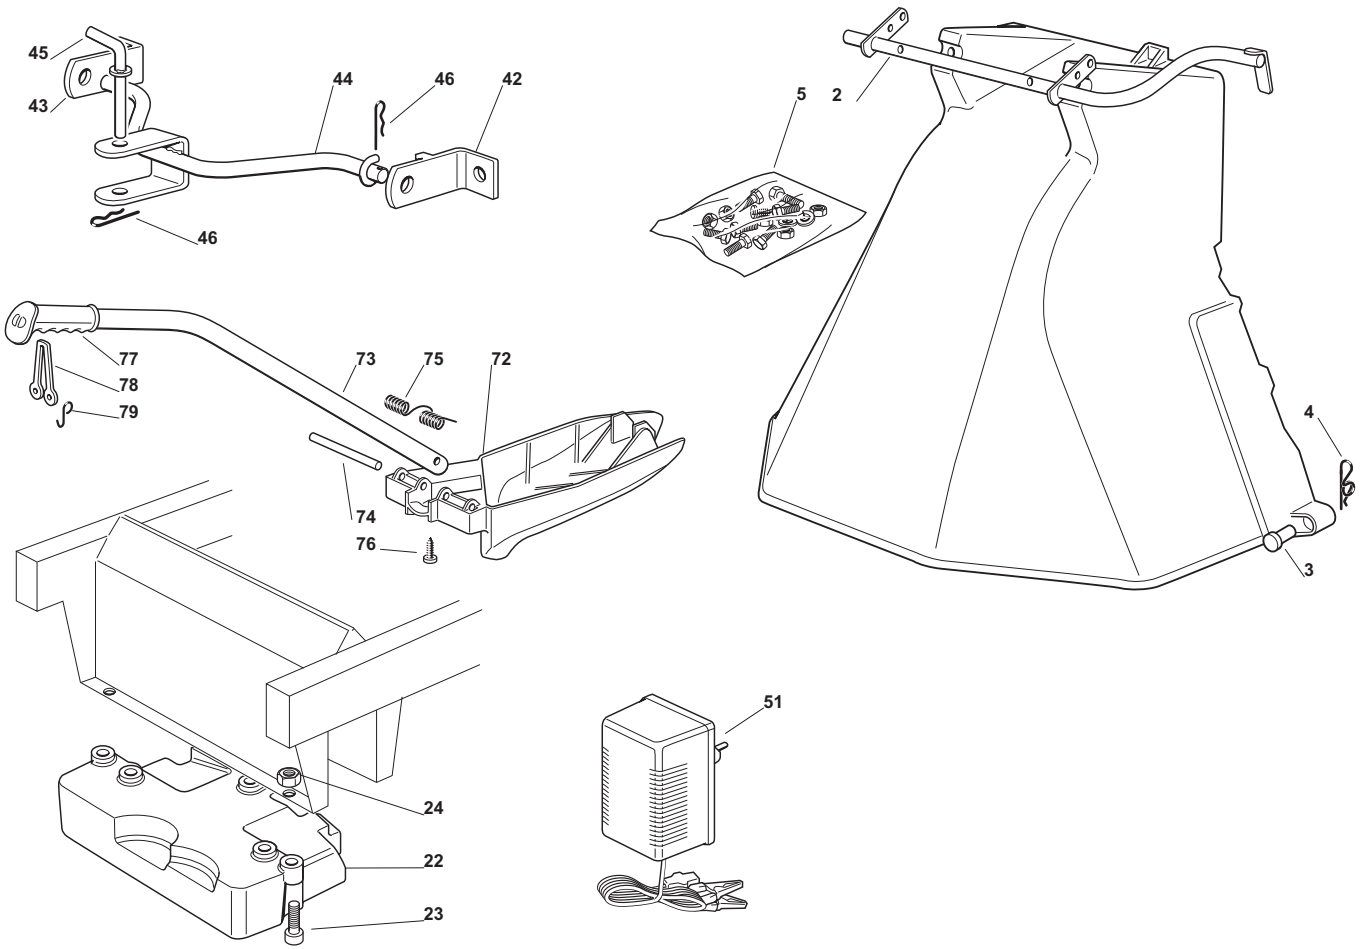

Optionals On Request							
POS	CODE	Q.TY	DESCRIZIONE	DESCRIPTION	DESCRIPTION	BESCHREIBUNG	NOTES
2	82869035/0	1	Tubo Di Aggancio	Support	Sopport	Halter	
3	25510022/0	2	Perno	Pin	Pivot	Bolzen	
4	24487998/0	2	Coppiglia	Cotter Pin	Goupille	Splint	
5	82180062/0	1	Dotazione Viteria	Screws Outfit	Ensemble Des Vis	Schraubenausrüstung	
22	25519997/1	1	Peso	Weight	Poids	Gewicht	
23	12760520/0	3	Vite	Screw	Vis	Schraube	
24	12155000/0	3	Dado	Nut	Ecrou	Mutter	
42	82735502/0	1	Staffa Supporto Traino Dx	Bracket Right Hitch Support	Etrier Support Trainage Droite	Buegel Halter Für Rechten Zug	
43	25774213/0	1	Staffa Supporto Traino Sx	Bracket Left Hitch Support	Etrier Support Trainage Gauche	Buegelhalter Für Linken Zug	
44	382033117/0	1	Barra	Rod	Barre	Stange	
45	25510021/1	1	Perno	Pin	Pivot	Bolzen	
46	24487999/0	2	Coppiglia	Cotter Pin	Goupille	Split	
51	182180090/0	1	Carica Batterie	Battery Charger	Chargeur De Batteries	Batterieladegerät	EU plug
51	182180091/0	1	Carica Batterie (U.K.)	Battery Charger (U.K.)	Chargeur De Batteries (U.K.)	Batterieladegerät (U.K.)	UK plug
72	325140097/0	1	Deflettore	Deflector	Deflecteur	Abweiser	
73	25394005/0	1	Manico	Handle	Guidon	Stiel	
74	25510077/0	1	Perno	Pin	Pivot	Bolzen	
75	25430245/0	1	Molla	Spring	Ressort	Feder	
76	12735405/0	1	Vite	Screw	Vis	Schraube	
77	25280000/1	1	Impugnatura	Handgrip	Branche	Griff	
78	25840011/1	1	Tirante In Gomma	Elastic Tie-Rod	Tirant Elastique	Elastische Zugstäbe	
79	25253004/0	2	Gancio	Hook	Crochet	Haken