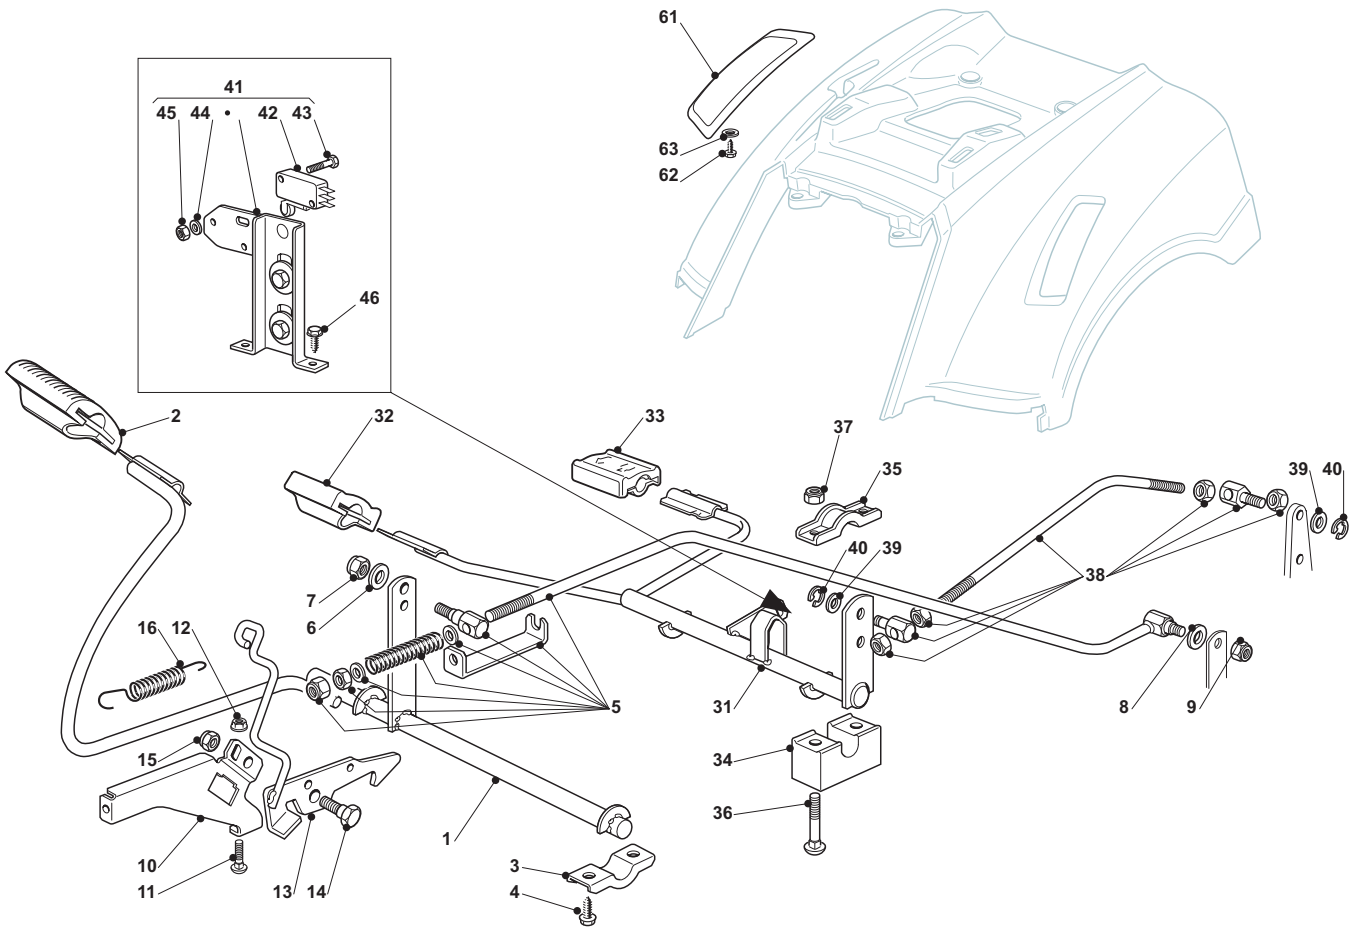

Brake And Gearbox Controls				models with transmission Hydro-Gear T2-ADBF-2X3C-17X1			
POS	CODE	Q.TY	DESCRIZIONE	DESCRIPTION	DESCRIPTION	BESCHREIBUNG	NOTES
1	82500029/1	1	Pedale	Pedal	Pedal	Pedal	
2	325110416/0	1	Copristaffa	Clamp Cover	Couvre Etrier	Bridedeckel	
3	27546015/1	2	Piastrina	Plate	Plaque	Platte	
4	12729601/1	4	Vite	Screw	Vis	Schraube	
5	382000627/0	1	Asta (Hydro-Gear)	Rod (Hydro-Gear)	Barre (Hydro-Gear)	Stange (Hydro-Gear)	
6	12521350/0	1	Rondella	Washer	Rondelle	Scheibe	
7	12155000/0	1	Dado	Nut	Ecrou	Mutter	
8	12521350/0	1	Rondella	Washer	Rondelle	Scheibe	
9	12155000/0	1	Dado	Nut	Ecrou	Mutter	
10	25785261/0	1	Supporto	Support	Support	Halter	
11	12815200/0	2	Vite	Screw	Vis	Schraube	
12	12292102/0	2	Dado	Nut	Ecrou	Mutter	
13	82000531/0	1	Asta	Rod	Barre	Stange	
14	22524970/2	1	Perno	Pin	Pivot	Bolzen	
15	12155000/0	1	Dado	Nut	Ecrou	Mutter	
16	25430213/0	1	Molla	Spring	Ressort	Feder	
31	382000605/0	1	Pedale Avanzamento	Drive Pedal	Pedale Transmission	Getriebepedal	
32	325110417/0	1	Copristaffa Anteriore	Clamp Cover Front	Couvre Etrier Avant	Bridedeckel Vorde	
33	325110418/0	1	Copristaffa Posteriore	Clamp Cover Rear	Couvre Etrier Arriere	Bridedeckel Hinter	
34	25785185/0	2	Supporto	Support	Support	Halter	
35	27546015/1	2	Piastrina	Plate	Plaque	Platte	
36	12815245/0	4	Vite	Screw	Vis	Schraube	
37	12154510/0	4	Dado	Nut	Ecrou	Mutter	
38	382000578/0	1	Asta (Hydro-Gear)	Rod (Hydro-Gear)	Barre (Hydro-Gear)	Stange (Hydro-Gear)	
39	12523040/0	2	Rosetta	Washer	Rondelle	Scheibe	
40	112000940/0	2	Benzing	Benzing	Benzing	Benzing	
41	382394853/0	1	Ass. Micro	Switch Ass.Y	Micro. Ens.	Mikrosatz	
42	19410609/0	1	Interrutt. Folle	Microswitch	Microinterrupteur	Mikroschalter	
43	12735602/0	2	Vite	Screw	Vis	Schraube	
44	12581100/0	2	Grower	Grower	Grower	Grower	
45	12290791/0	2	Dado	Nut	Ecrou	Mutter	
46	12735110/0	2	Vite	Screw	Vis	Schraube	
61	25207171/0	1	Copertura (Hydro)	Cover (Hydro)	Couvre (Hydro)	Kappe (Hydro)	
62	12735402/0	2	Vite	Screw	Vis	Schraube	
63	12523050/0	4	Rosetta	Washer	Rondelle	Scheibe