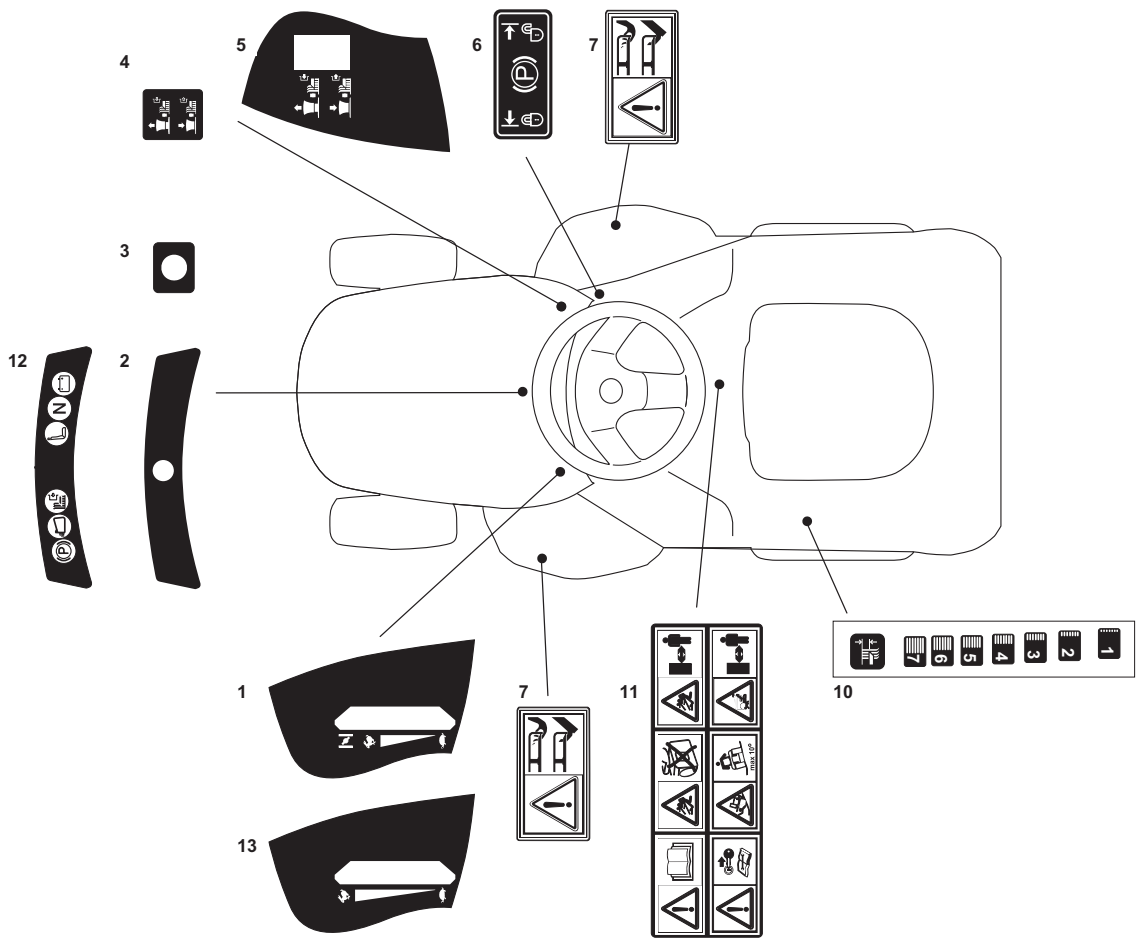

Labels							
POS	CODE	Q.TY	DESCRIZIONE	DESCRIPTION	DESCRIPTION	BESCHREIBUNG	NOTES
1	14361440/0	1	Etichetta	Label	Etiquette	Klebzettel	use only on model NJTP;NXX;NJS;NJU;NJA
2	25420019/0	1	Etichetta	Label	Etiquette	Klebzettel	for 1 led dashboard version
3	25420018/0	1	Etichetta	Label	Etiquette	Klebzettel	use only on model NJ;NJR;NJB
4	14361438/0	1	Etichetta	Label	Etiquette	Klebzettel	use only on model NJ;NJR;NJB
5	14361439/0	1	Etichetta	Label	Etiquette	Klebzettel	use only on model NJTP;NXX;NJS;NJU;NJA
6	14361452/0	1	Etichetta	Label	Etiquette	Klebzettel	
7	114356699/1	2	Etichetta	Label	Etiquette	Klebzettel	
10	14361441/0	1	Etichetta	Label	Etiquette	Klebzettel	
11	14361553/0	1	Etichetta	Label	Etiquette	Klebzettel	
12	125420020/0	1	Etichetta	Label	Etiquette	Klebzettel	for 6 led dashboard version
13	114364616/0	1	Etichetta	Label	Etiquette	Klebzettel	use only for model with Honda GXV 390 engine